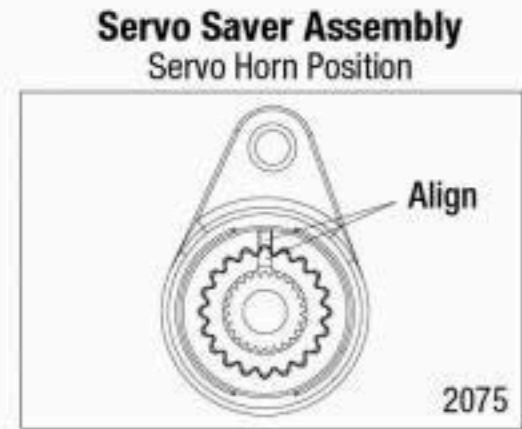

MUSTANG GT

Chassis Assembly

See Parts List for a complete listing of optional accessories.

Specifications on this page are subject to change without notice. Every attempt has been made to ensure the accuracy of this drawing; however, Traxxas cannot be held responsible for typographical or other errors.