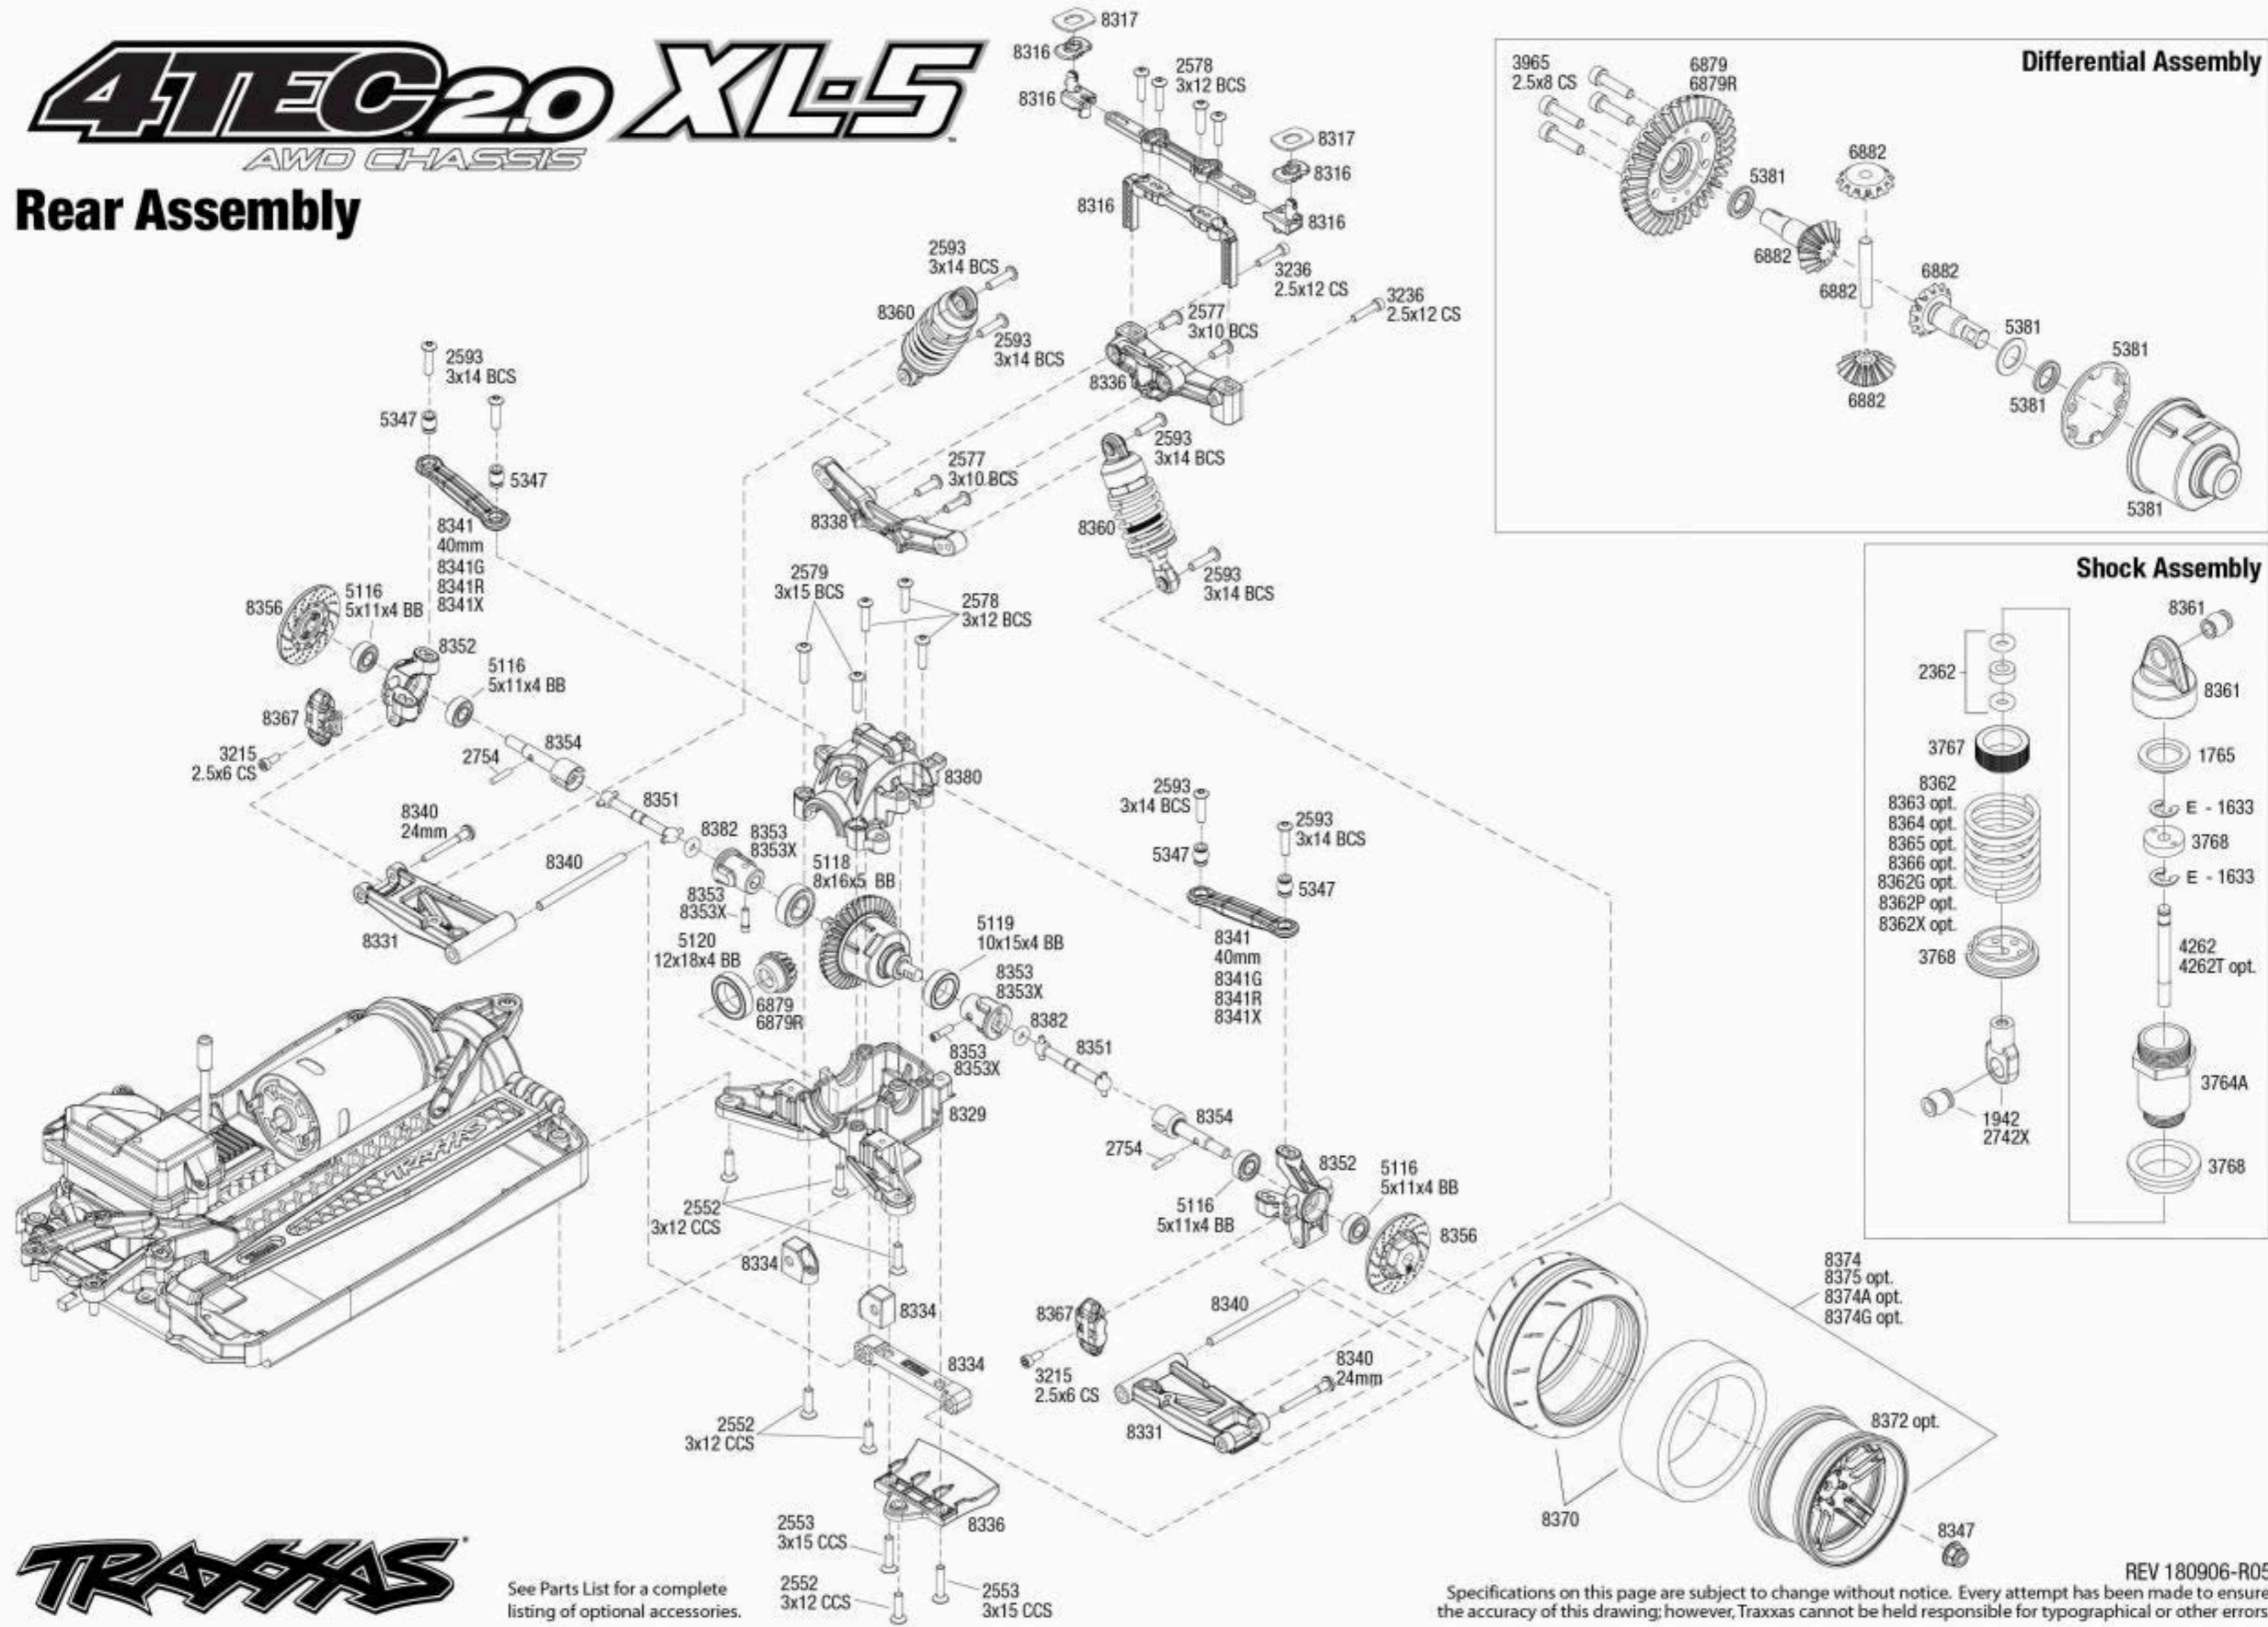

4TEC2.0 XL-5

AWD CHASSIS

Rear Assembly

See Parts List for a complete listing of optional accessories.

Specifications on this page are subject to change without notice. Every attempt has been made to ensure the accuracy of this drawing; however, Traxxas cannot be held responsible for typographical or other errors.

REV 180906-R05