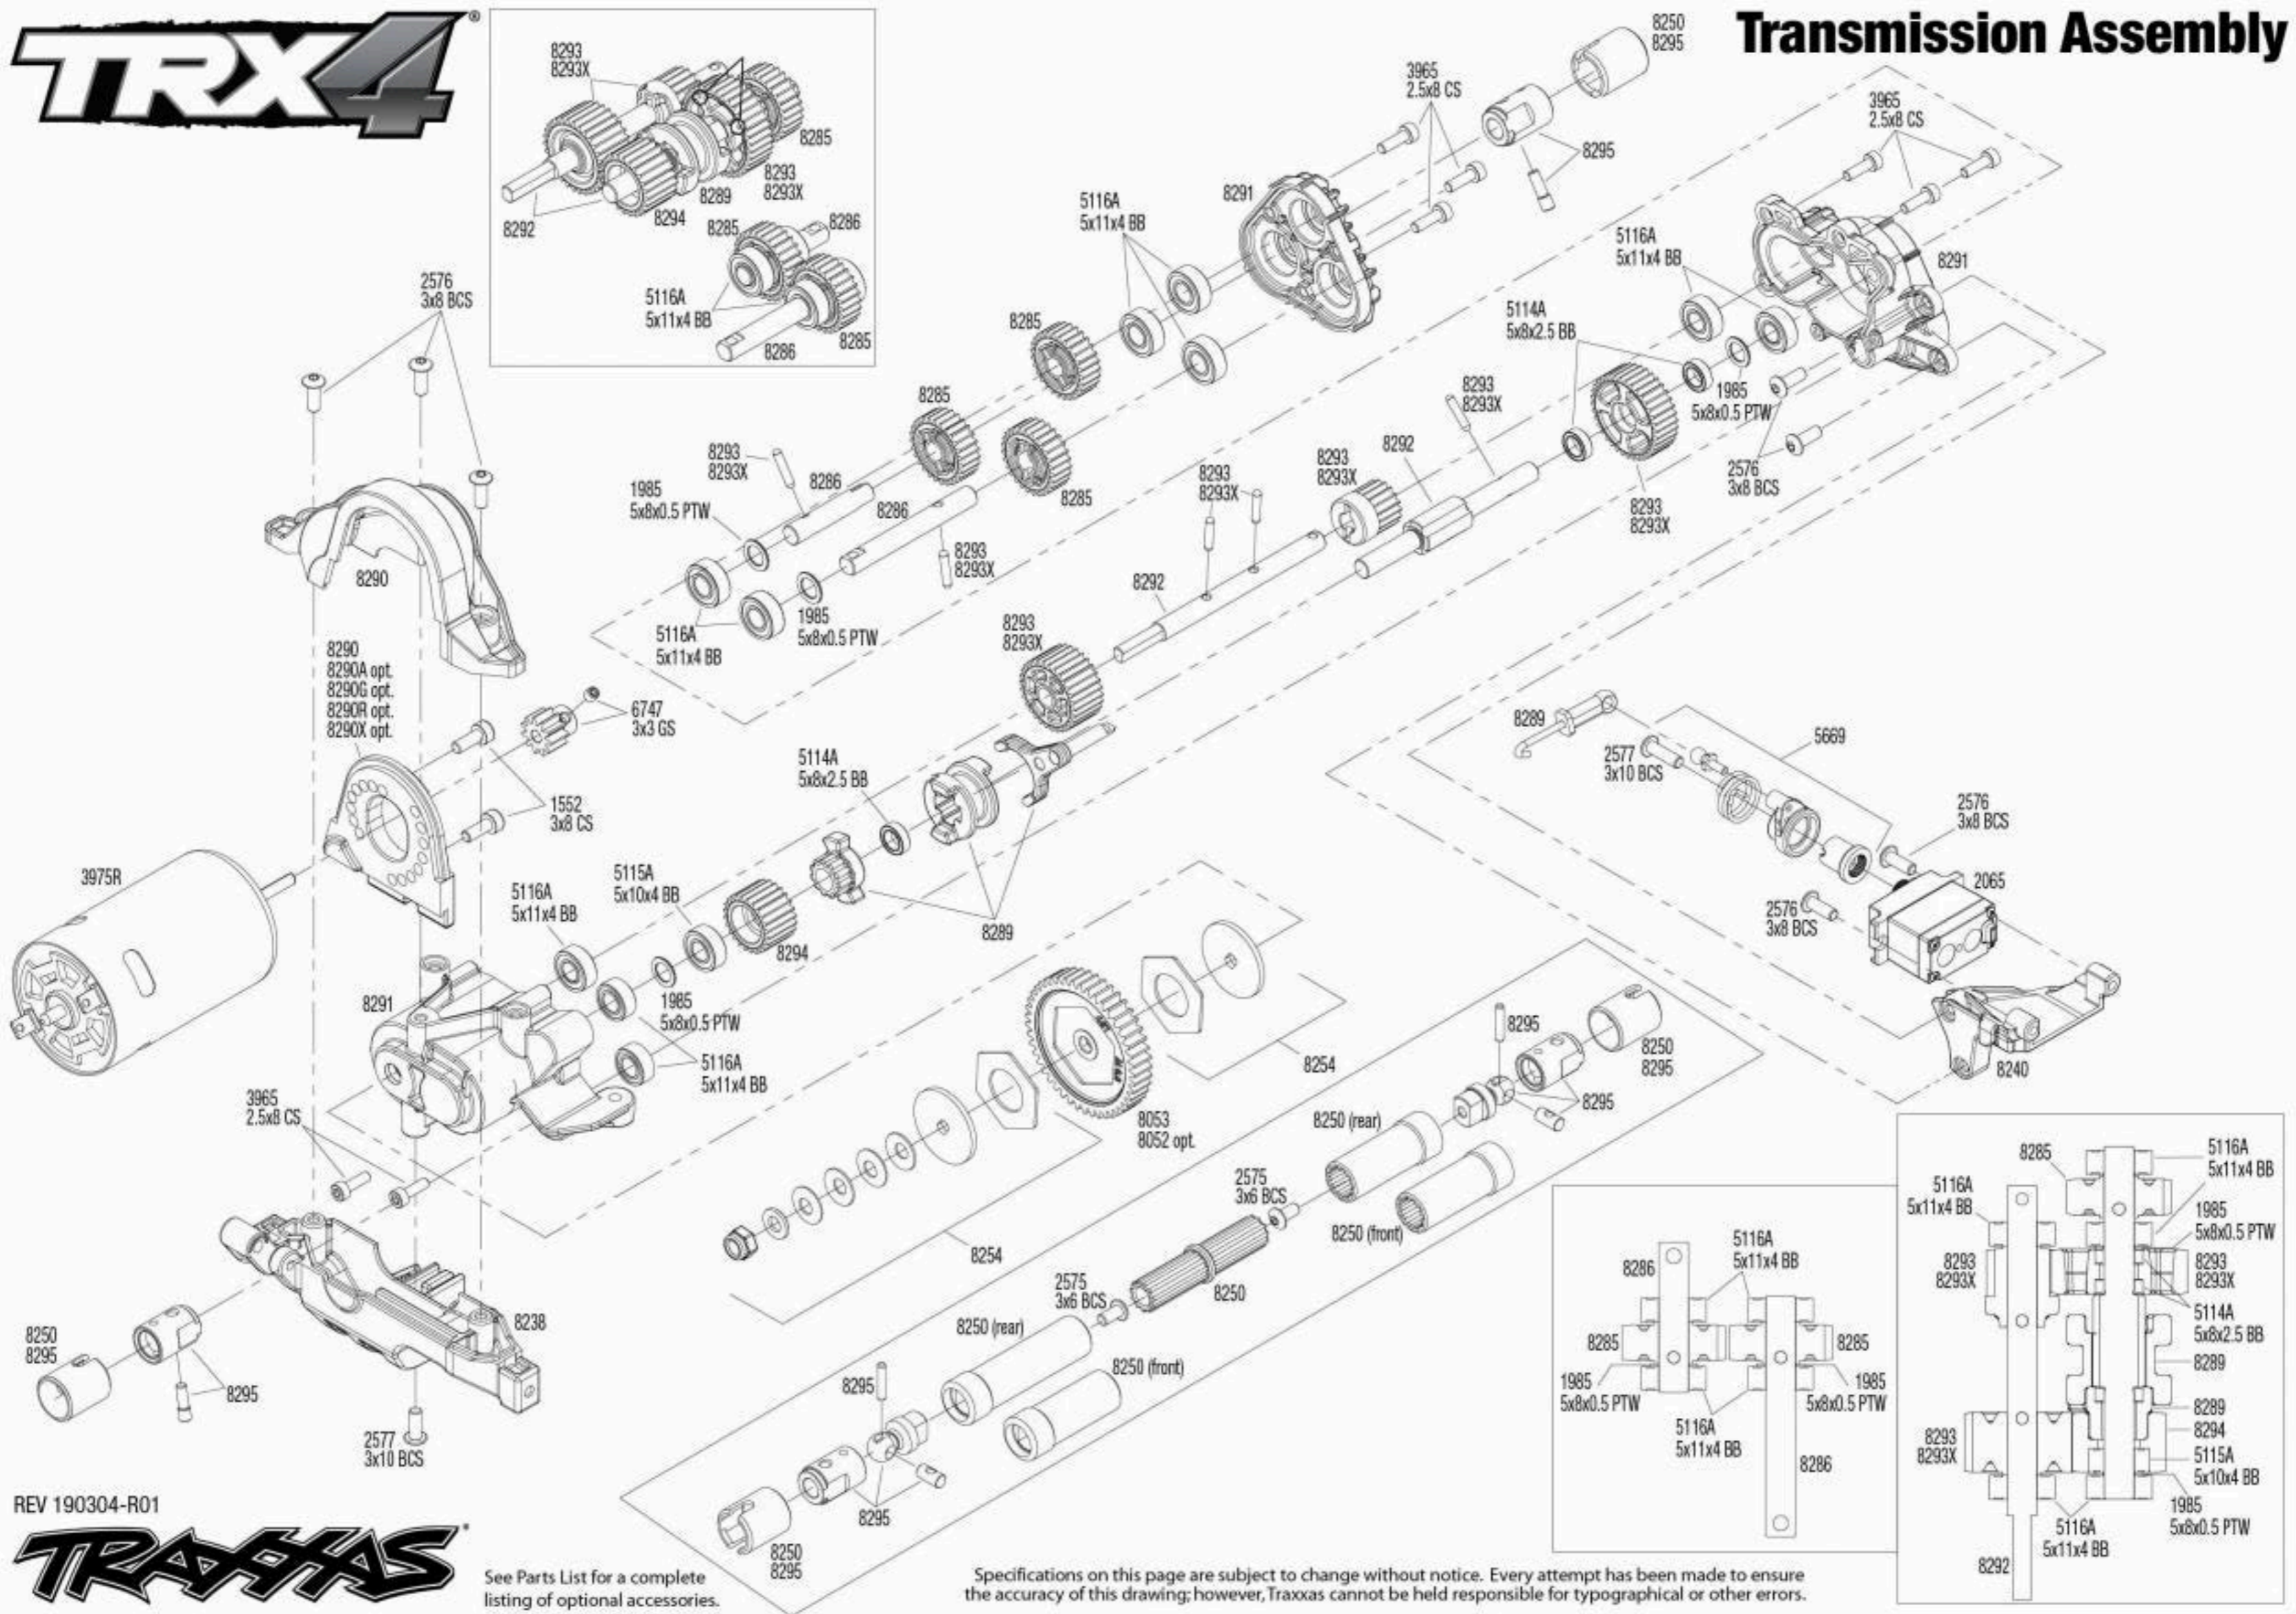

TRX4

Transmission Assembly

REV 190304-R01

TRAXXAS

See Parts List for a complete listing of optional accessories.

Specifications on this page are subject to change without notice. Every attempt has been made to ensure the accuracy of this drawing; however, Traxxas cannot be held responsible for typographical or other errors.