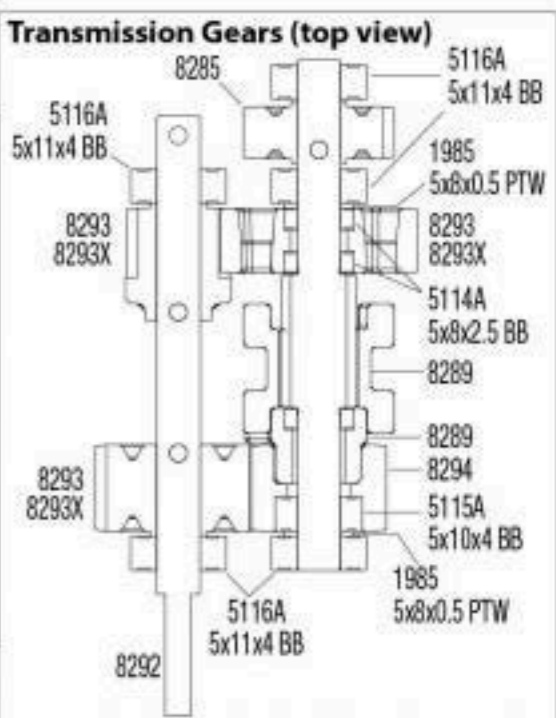

Transmission and Transfer Case Gears

Note the orientation of the gears

Transmission Assembly

REV 190304-R18

See Parts List for a complete listing of optional accessories.

Specifications on this page are subject to change without notice. Every attempt has been made to ensure the accuracy of this drawing; however, Traxxas cannot be held responsible for typographical or other errors.

Center Driveshaft Assembly