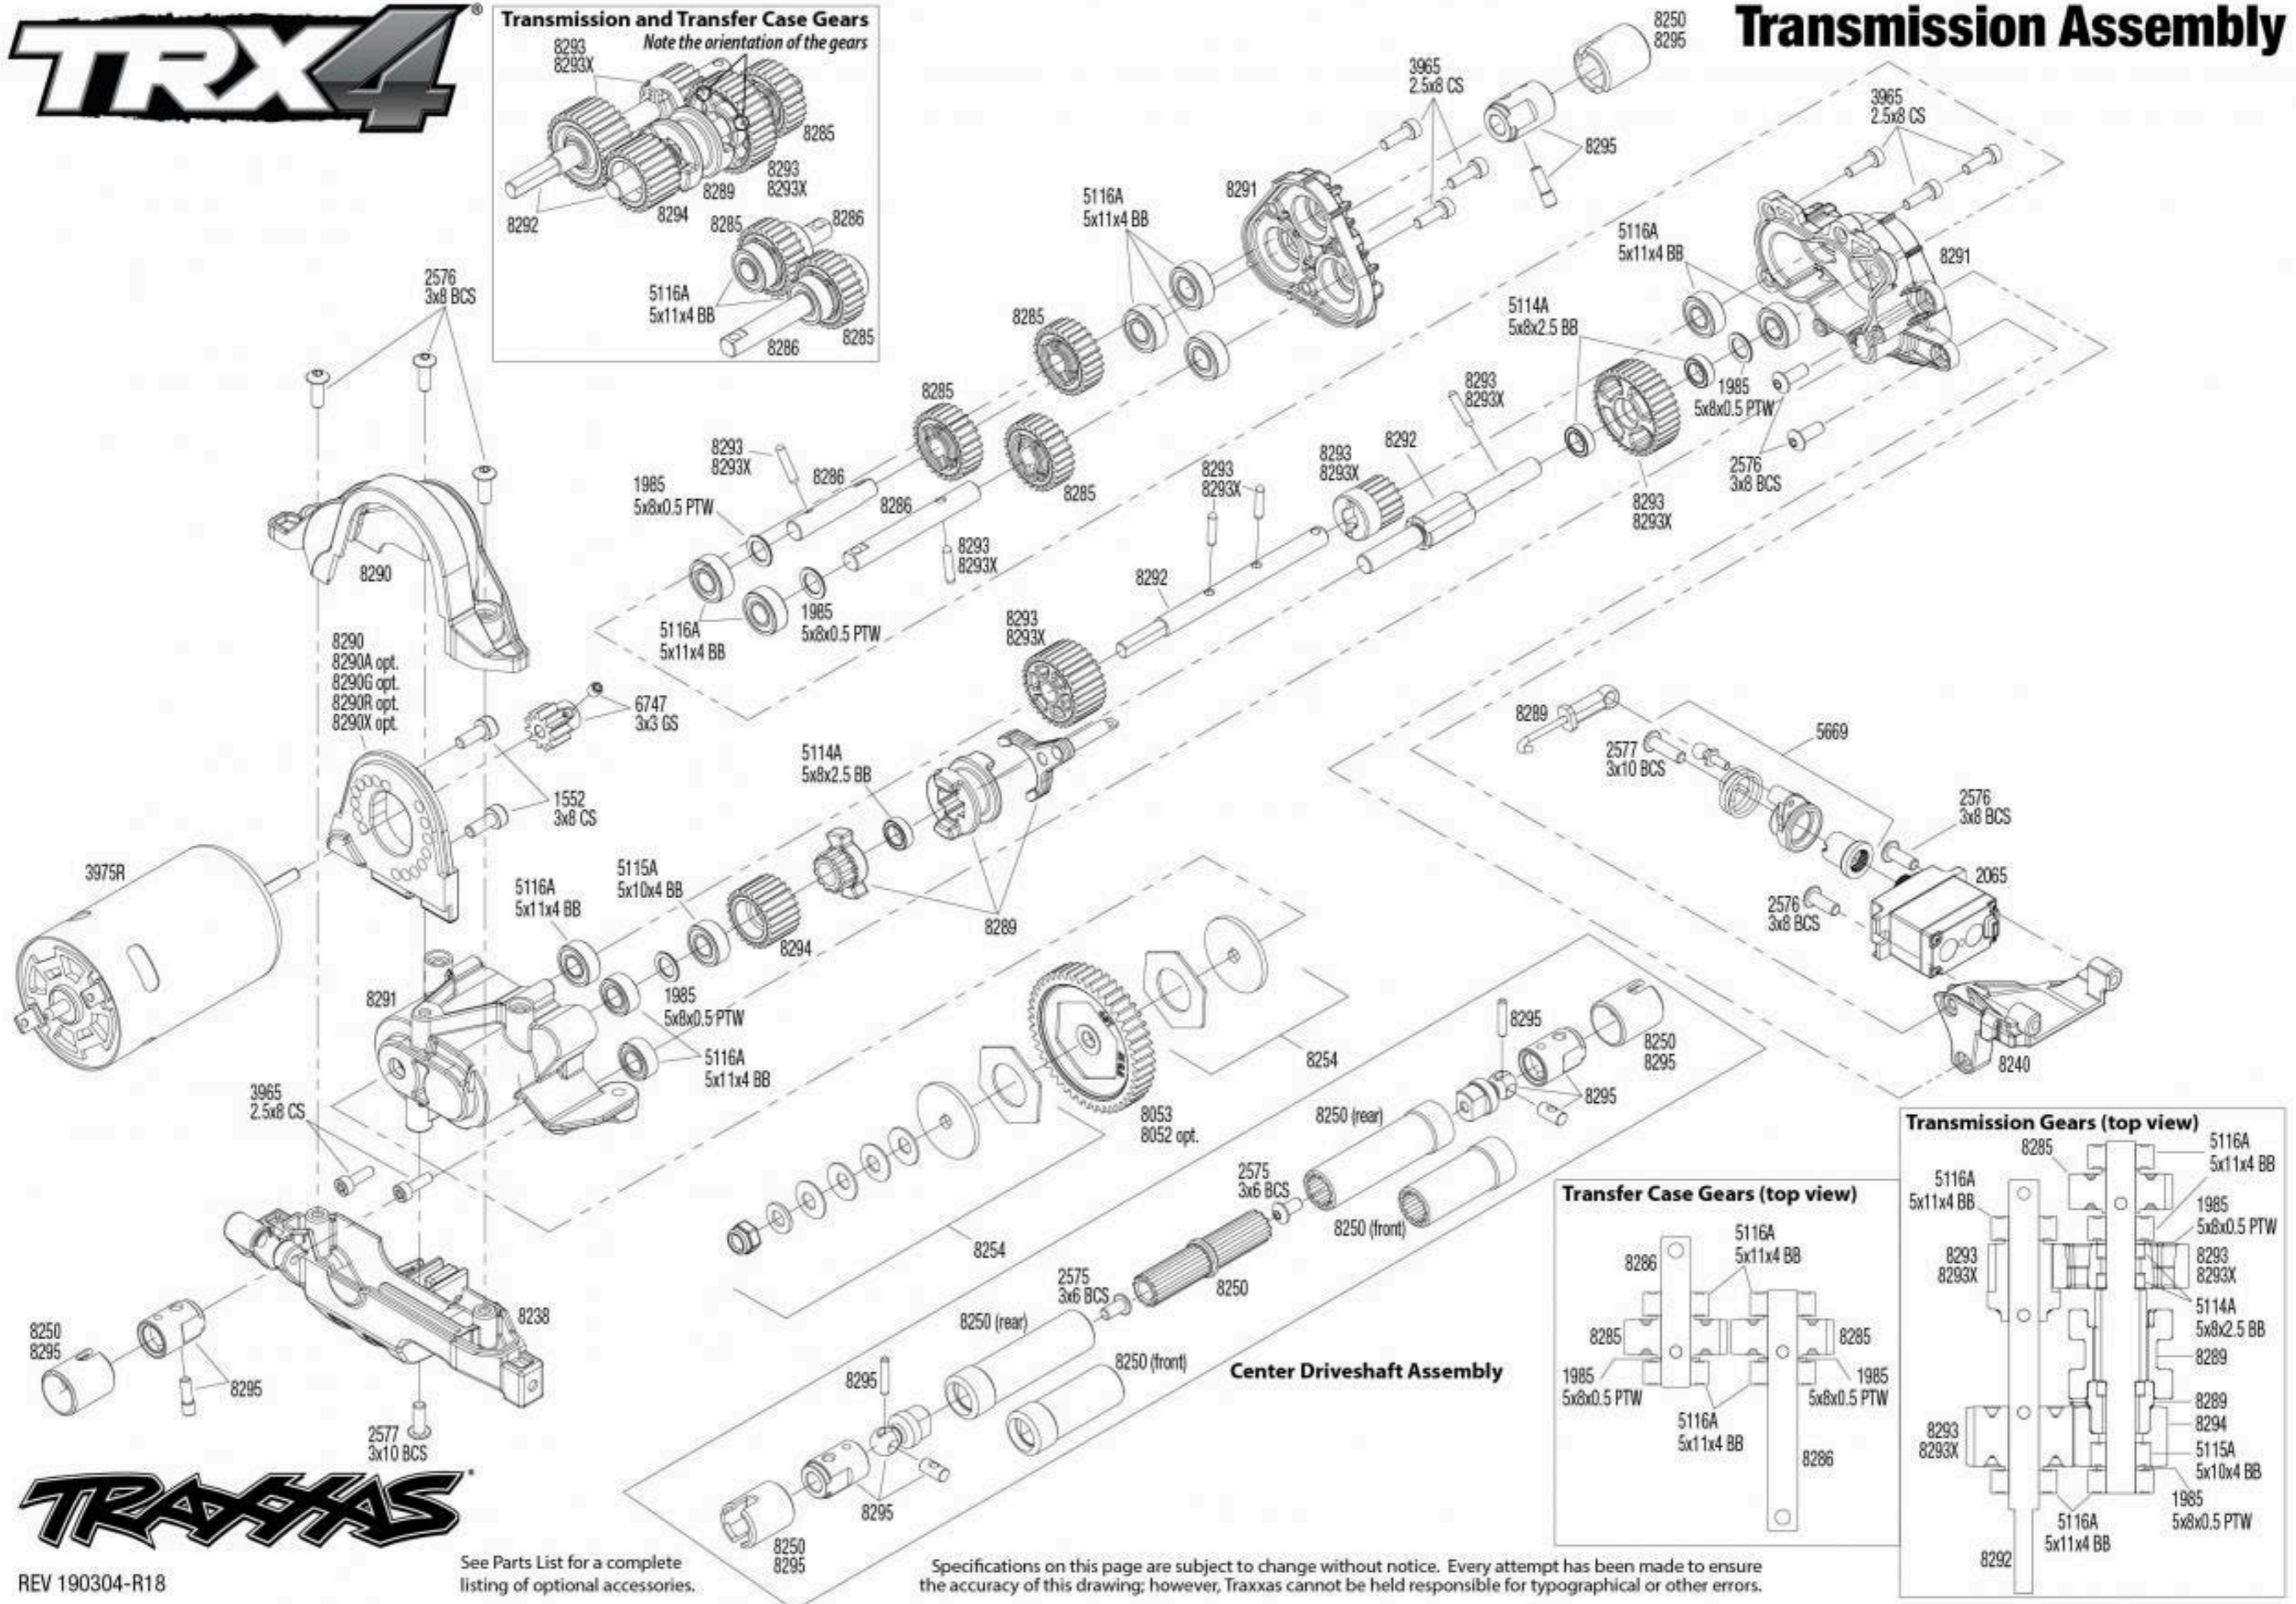

Transmission and Transfer Case Gears

Note the orientation of the gears

Transmission Assembly

REV 190304-R18

See Parts List for a complete listing of optional accessories.

Specifications on this page are subject to change without notice. Every attempt has been made to ensure the accuracy of this drawing; however, Traxxas cannot be held responsible for typographical or other errors.

Center Driveshaft Assembly