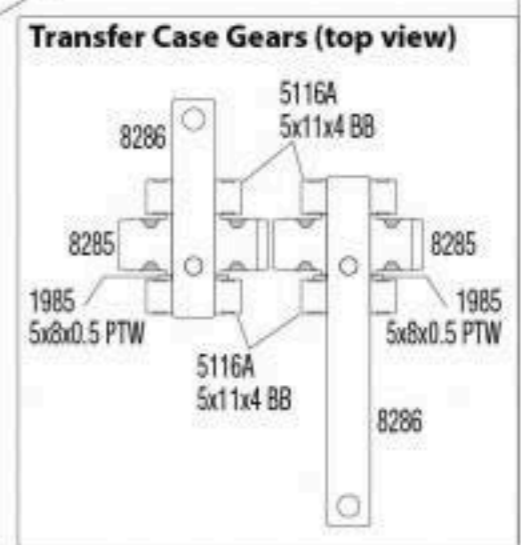

Transmission and Transfer Case Gears

Note the orientation of the gears

Transmission Assembly

REV 190304-R18

See Parts List for a complete listing of optional accessories.

Specifications on this page are subject to change without notice. Every attempt has been made to ensure the accuracy of this drawing; however, Traxxas cannot be held responsible for typographical or other errors.

Center Driveshaft Assembly