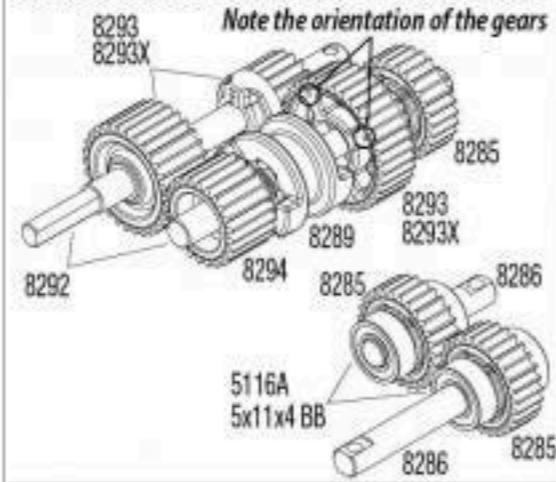

Transmission and Transfer Case Gears

Note the orientation of the gears

Transmission Assembly

REV 190304-R18

See Parts List for a complete listing of optional accessories.

Specifications on this page are subject to change without notice. Every attempt has been made to ensure the accuracy of this drawing; however, Traxxas cannot be held responsible for typographical or other errors.

Center Driveshaft Assembly