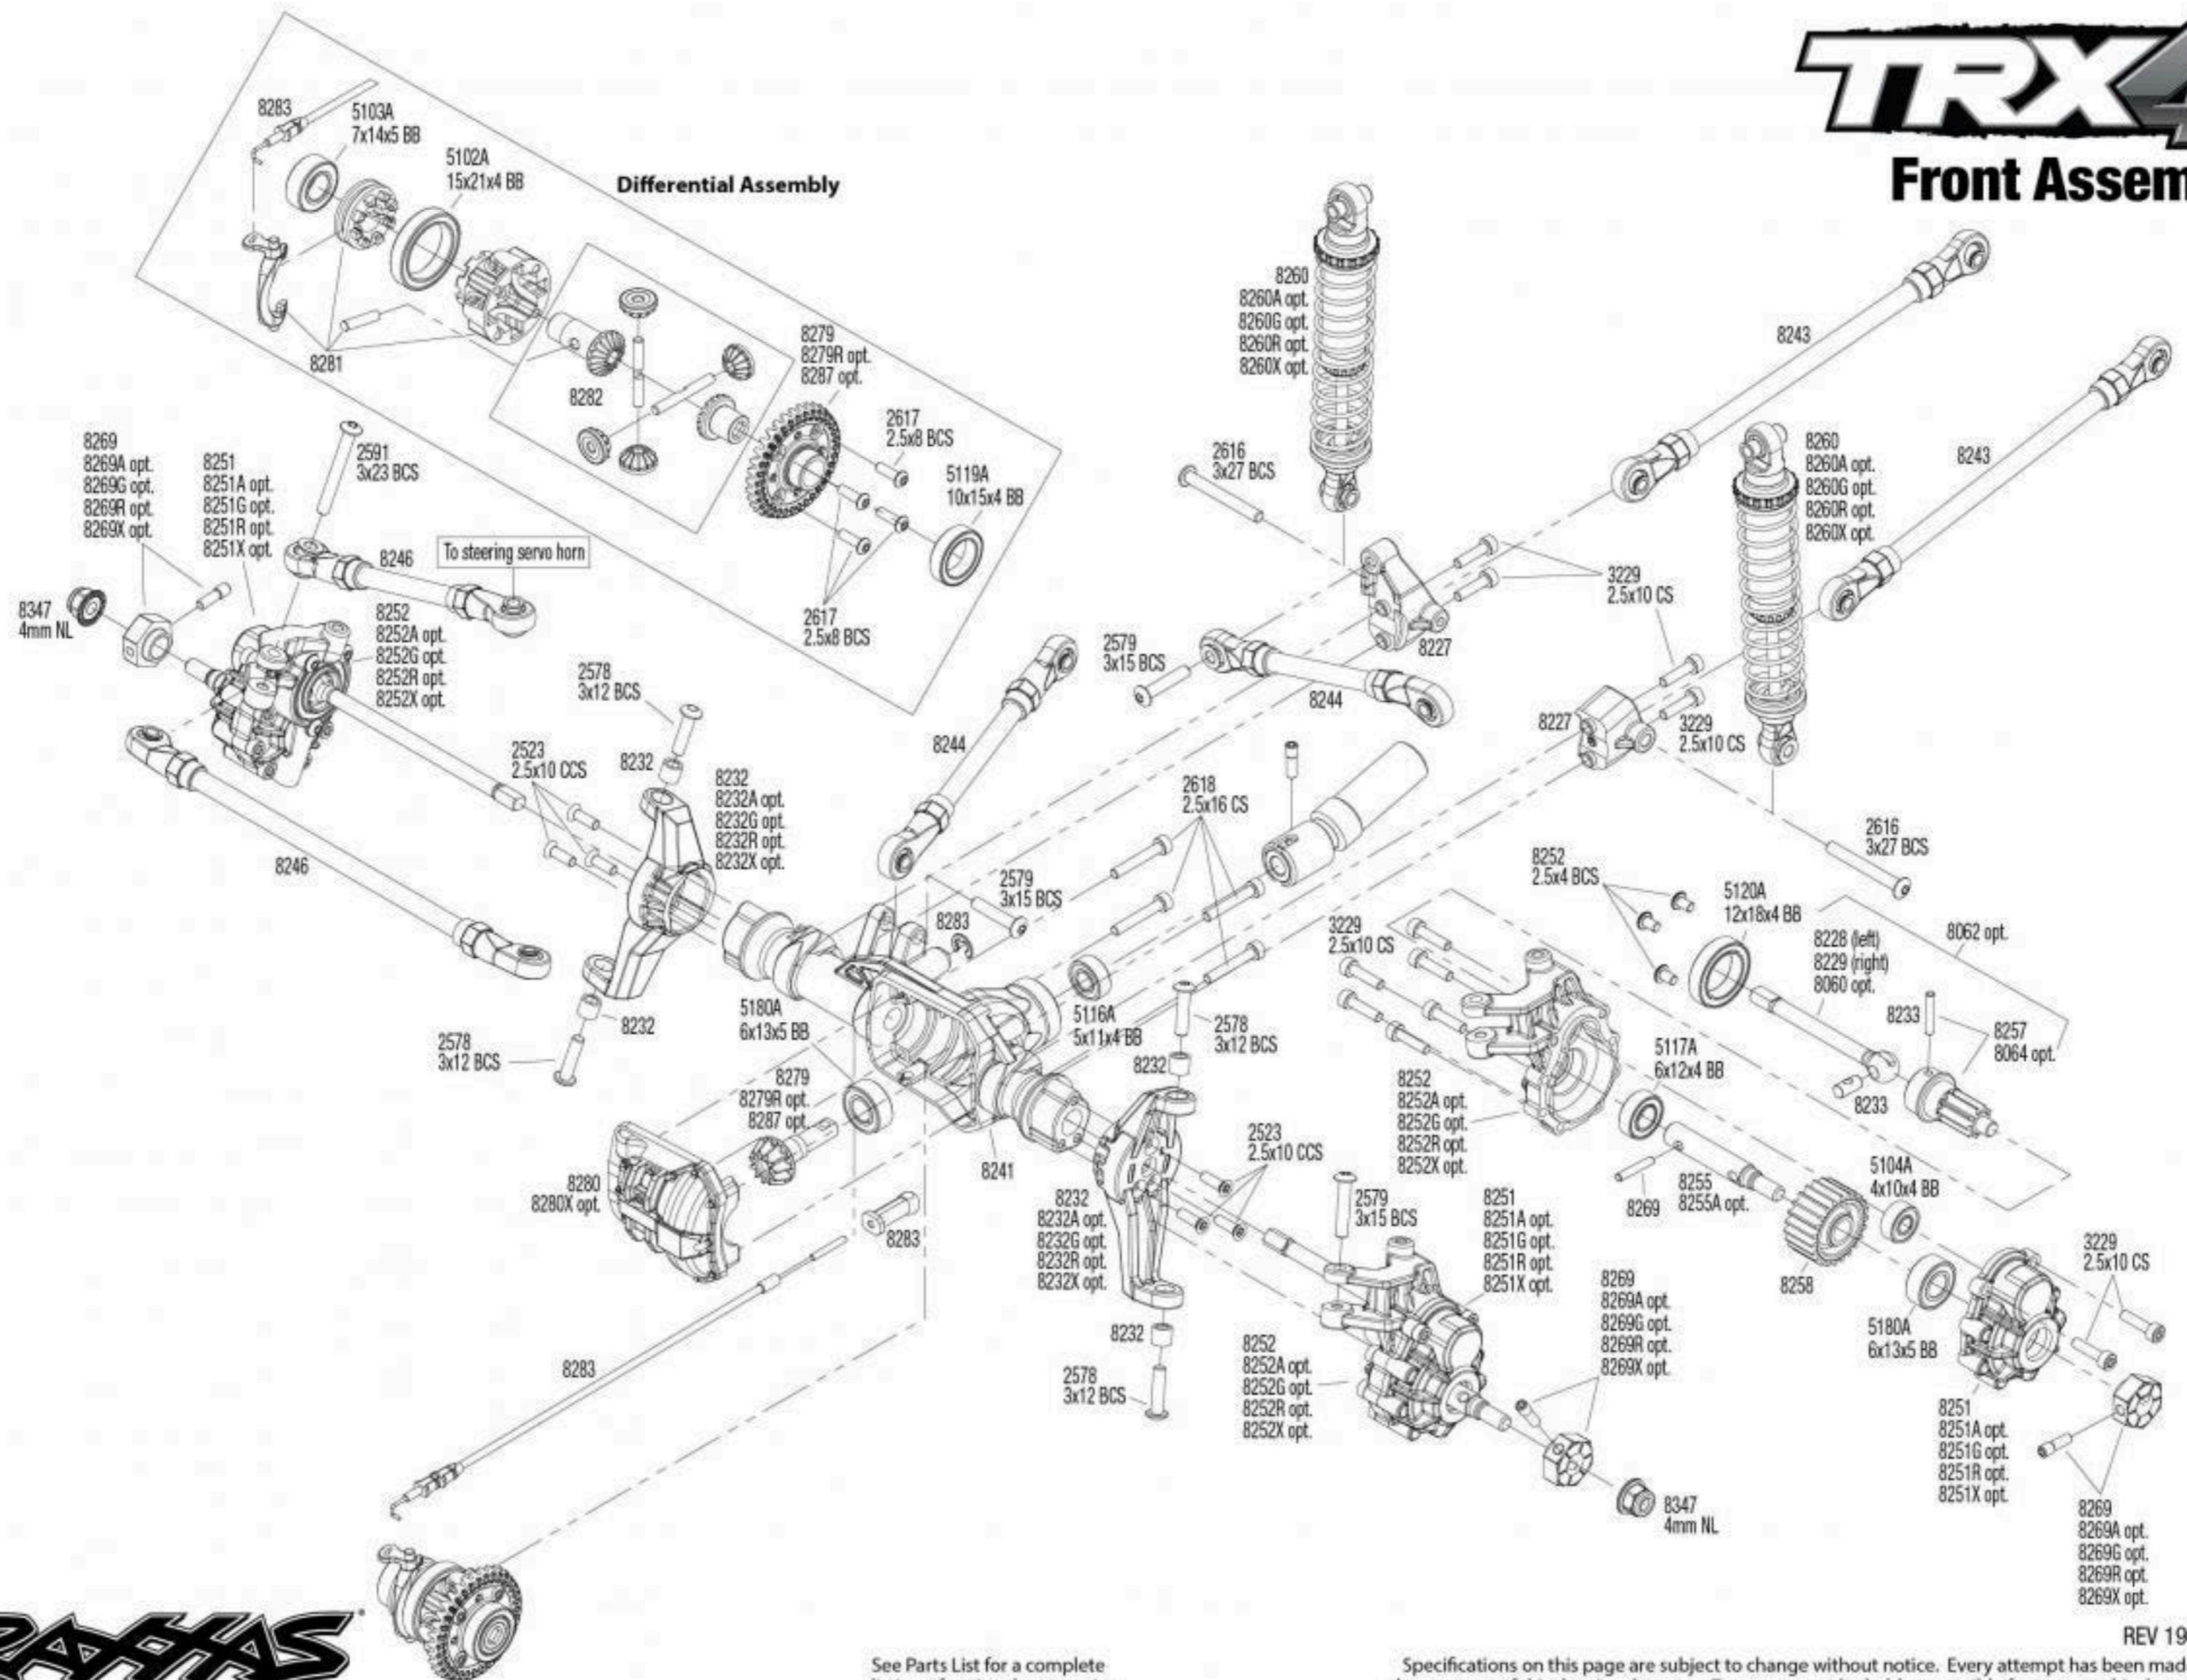

# TRX4

## Front Assembly

See Parts List for a complete listing of optional accessories.

Specifications on this page are subject to change without notice. Every attempt has been made to ensure the accuracy of this drawing; however, Traxxas cannot be held responsible for typographical or other errors.

REV 190304-R18