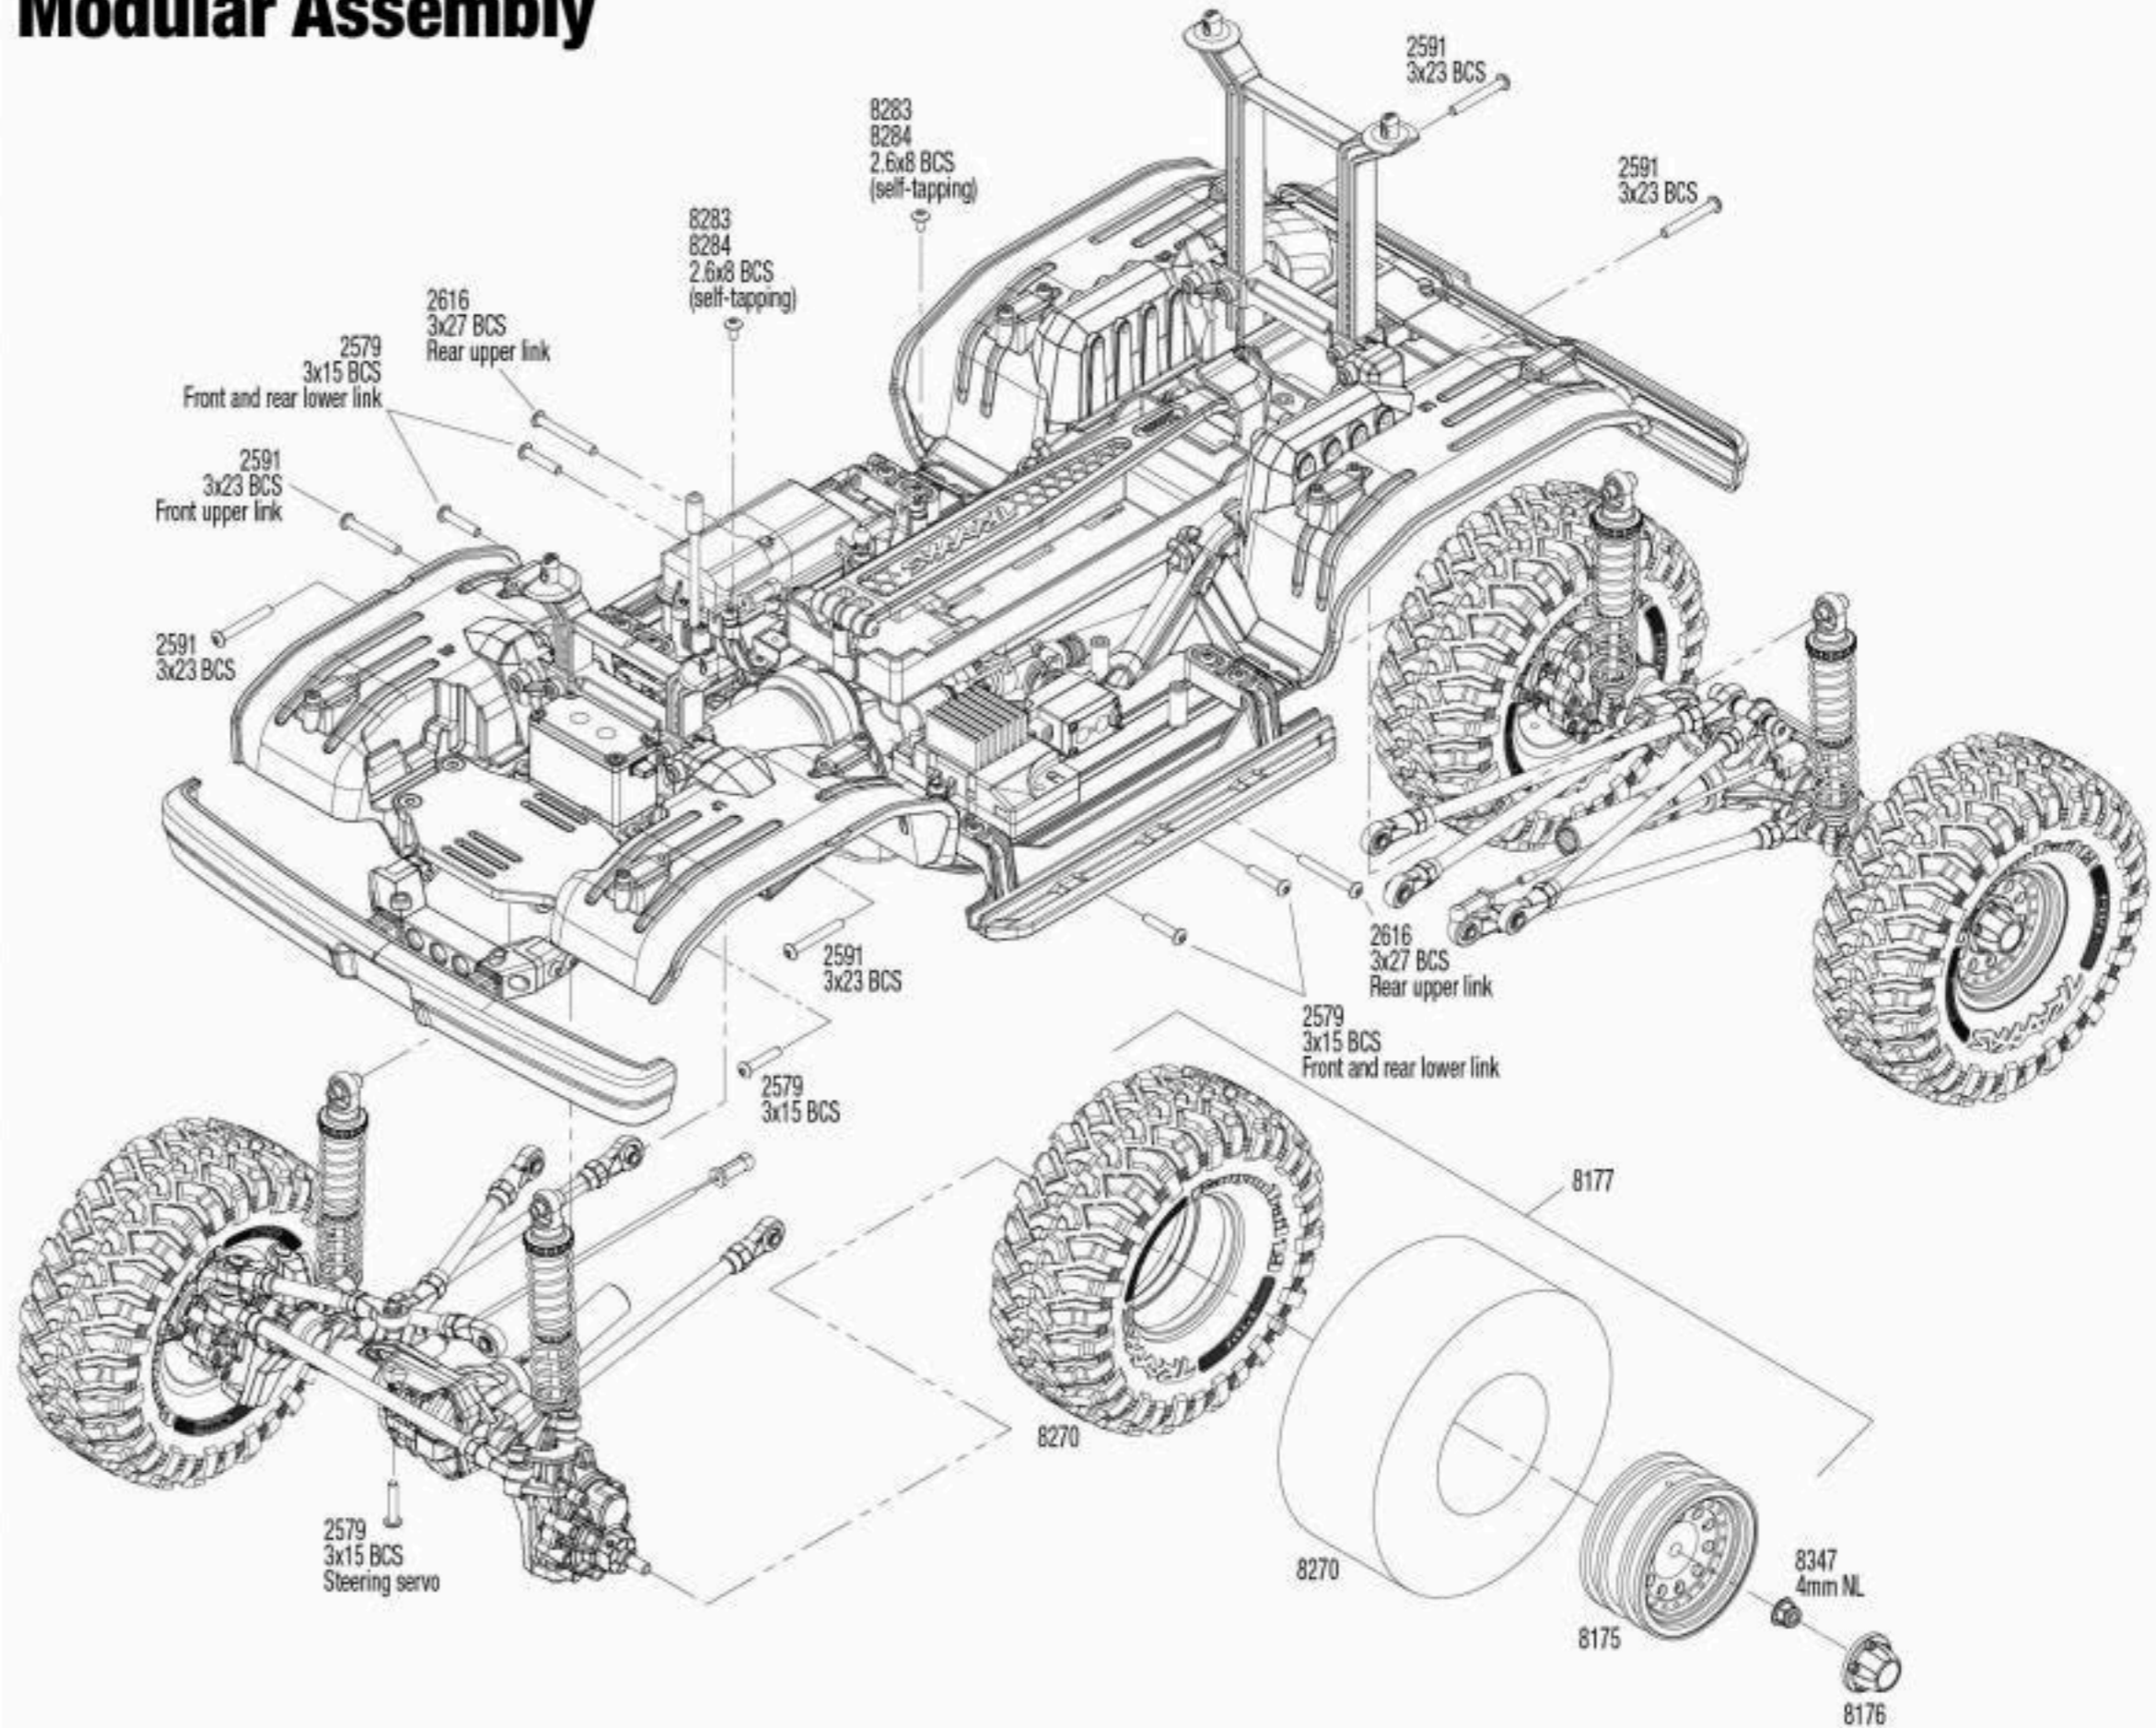

## Link Dimensions

For standard hollow ball replacement, use part #5349.

## Modular Assembly

See Parts List for a complete listing of optional accessories.

Specifications on this page are subject to change without notice. Every attempt has been made to ensure the accuracy of this drawing; however, Traxxas cannot be held responsible for typographical or other errors.