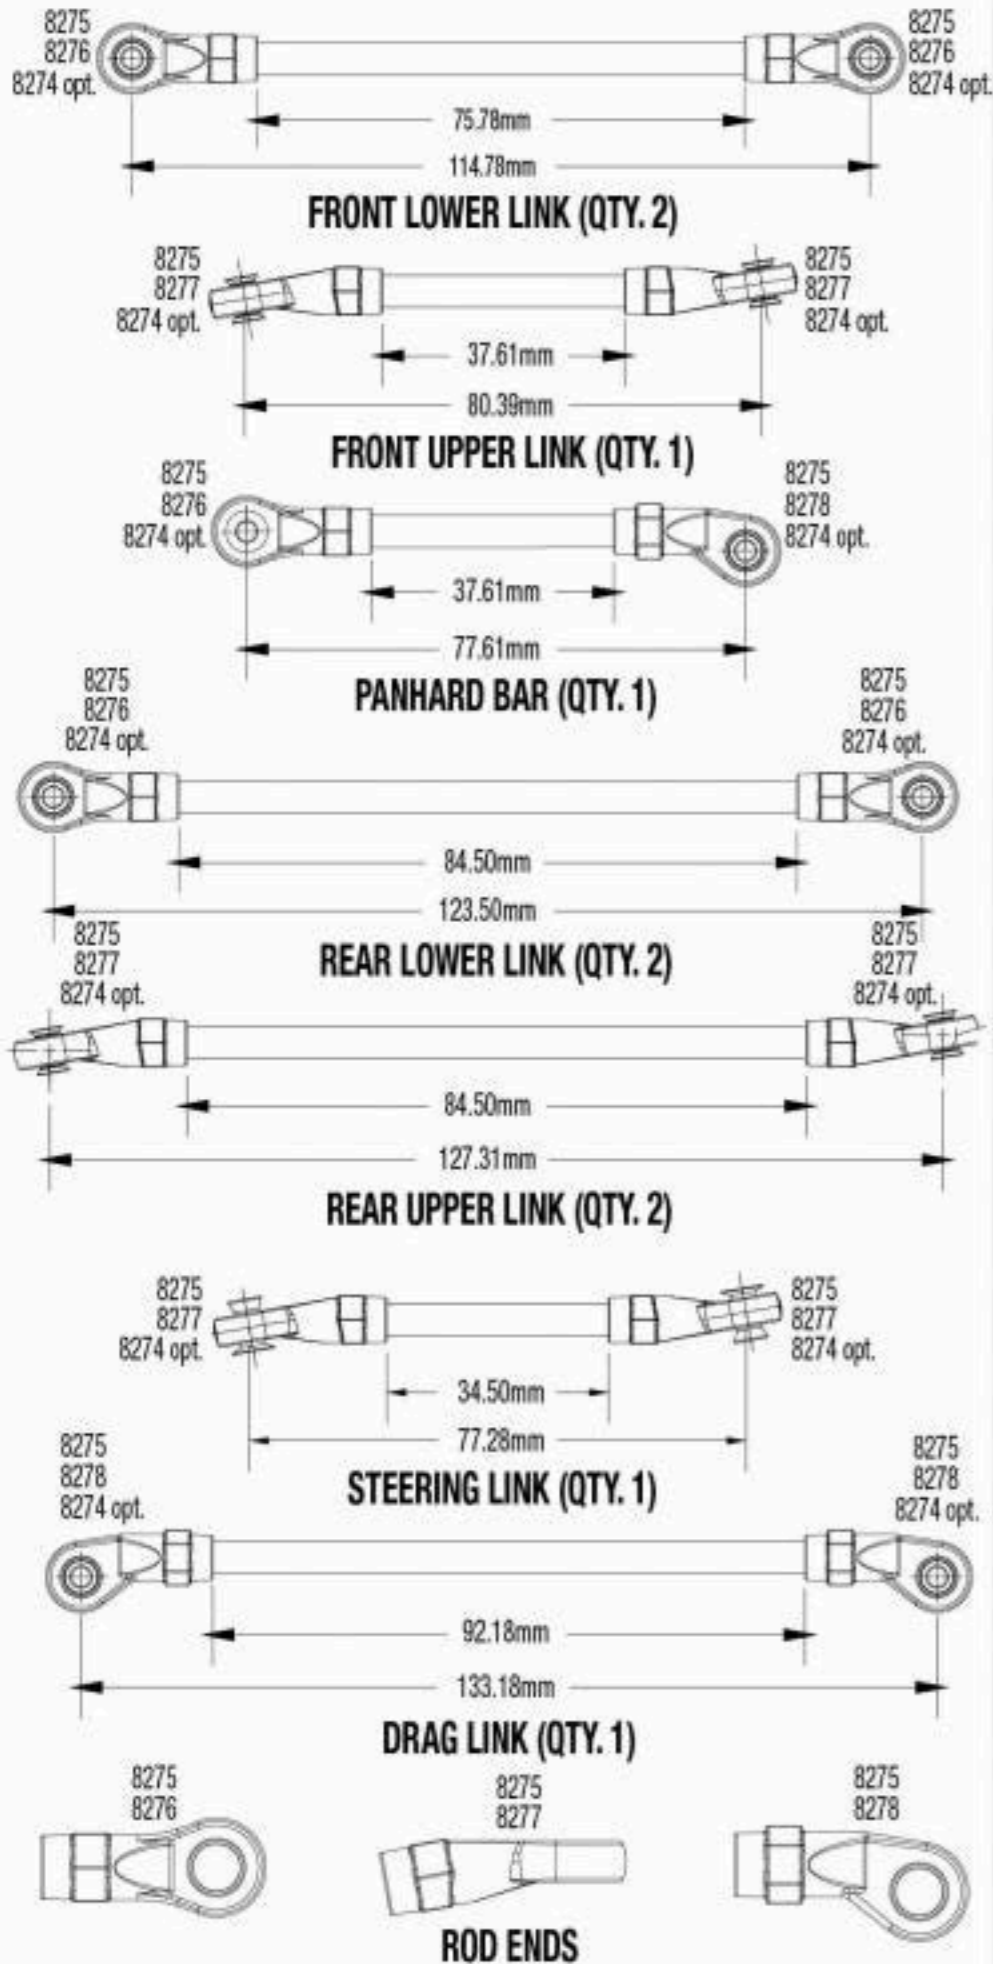

## Link Dimensions

For standard hollow ball replacement, use part #5349.

## Modular Assembly

See Parts List for a complete listing of optional accessories.

Specifications on this page are subject to change without notice. Every attempt has been made to ensure the accuracy of this drawing; however, Traxxas cannot be held responsible for typographical or other errors.