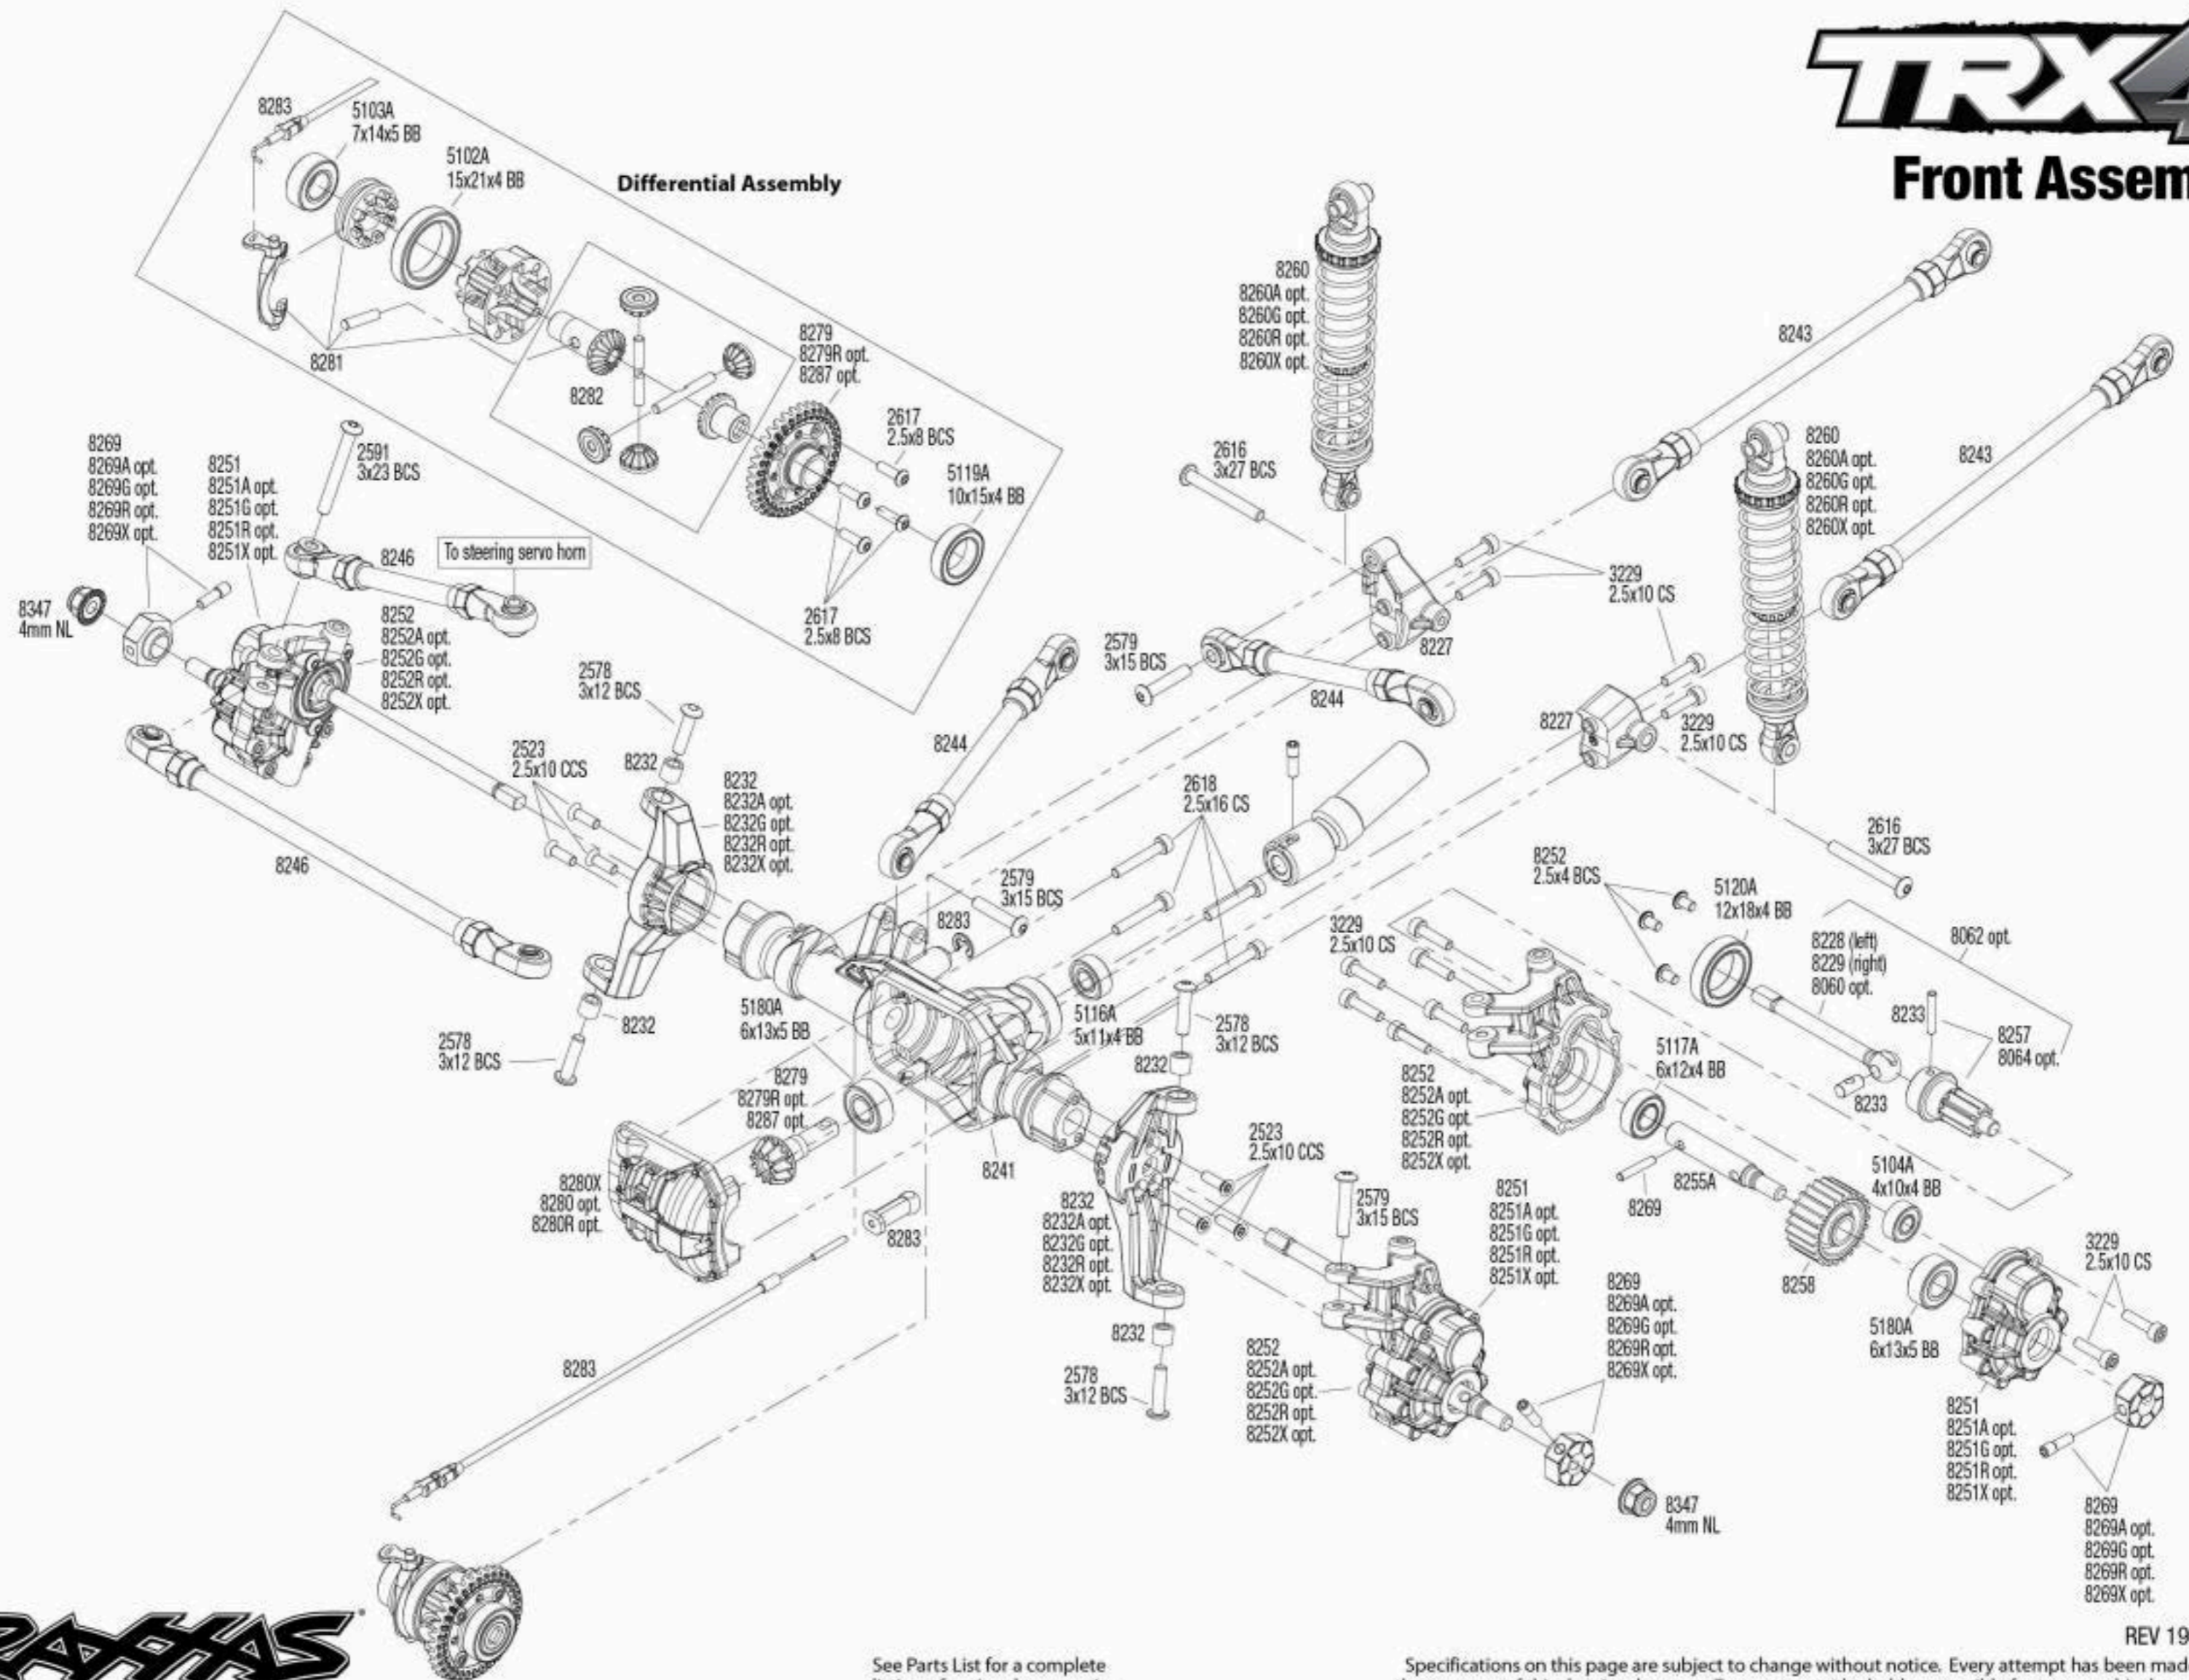

TRX4

Front Assembly

See Parts List for a complete listing of optional accessories.

Specifications on this page are subject to change without notice. Every attempt has been made to ensure the accuracy of this drawing; however, Traxxas cannot be held responsible for typographical or other errors.

REV 190227-R13