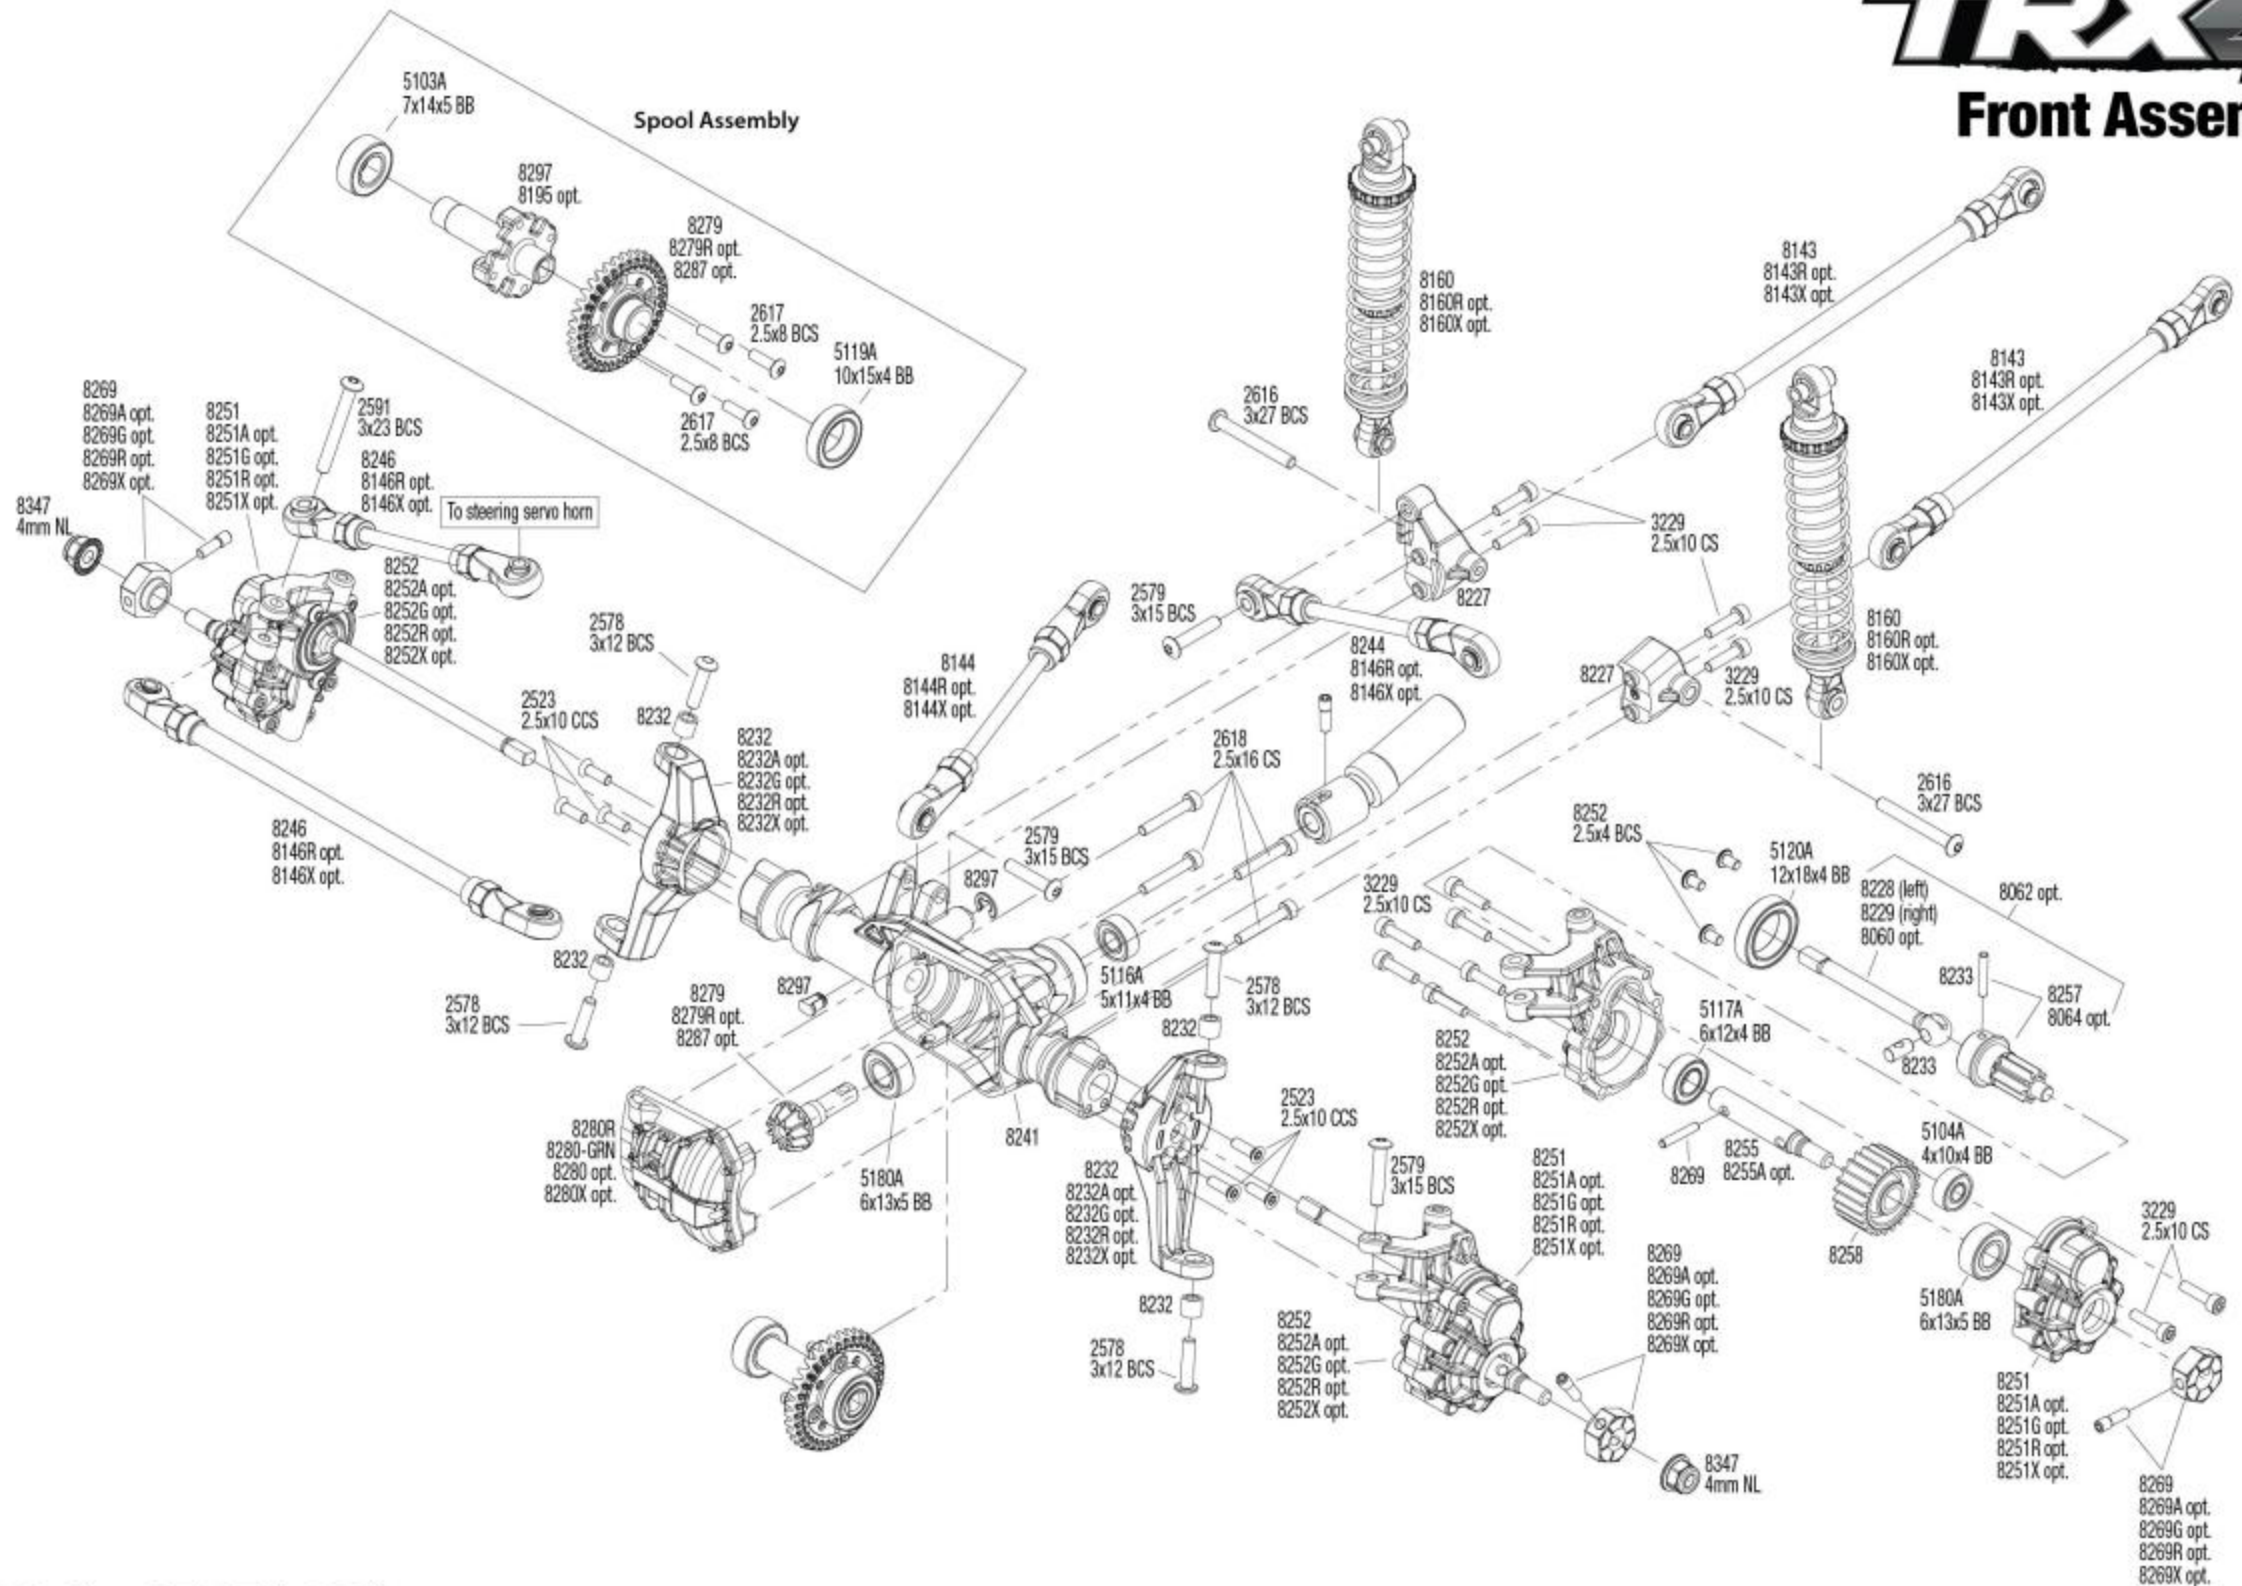

TRX4

Front Assembly

See Parts List for a complete listing of optional accessories.

Specifications on this page are subject to change without notice. Every attempt has been made to ensure the accuracy of this drawing; however, Traxxas cannot be held responsible for typographical or other errors.

REV 230223-R00