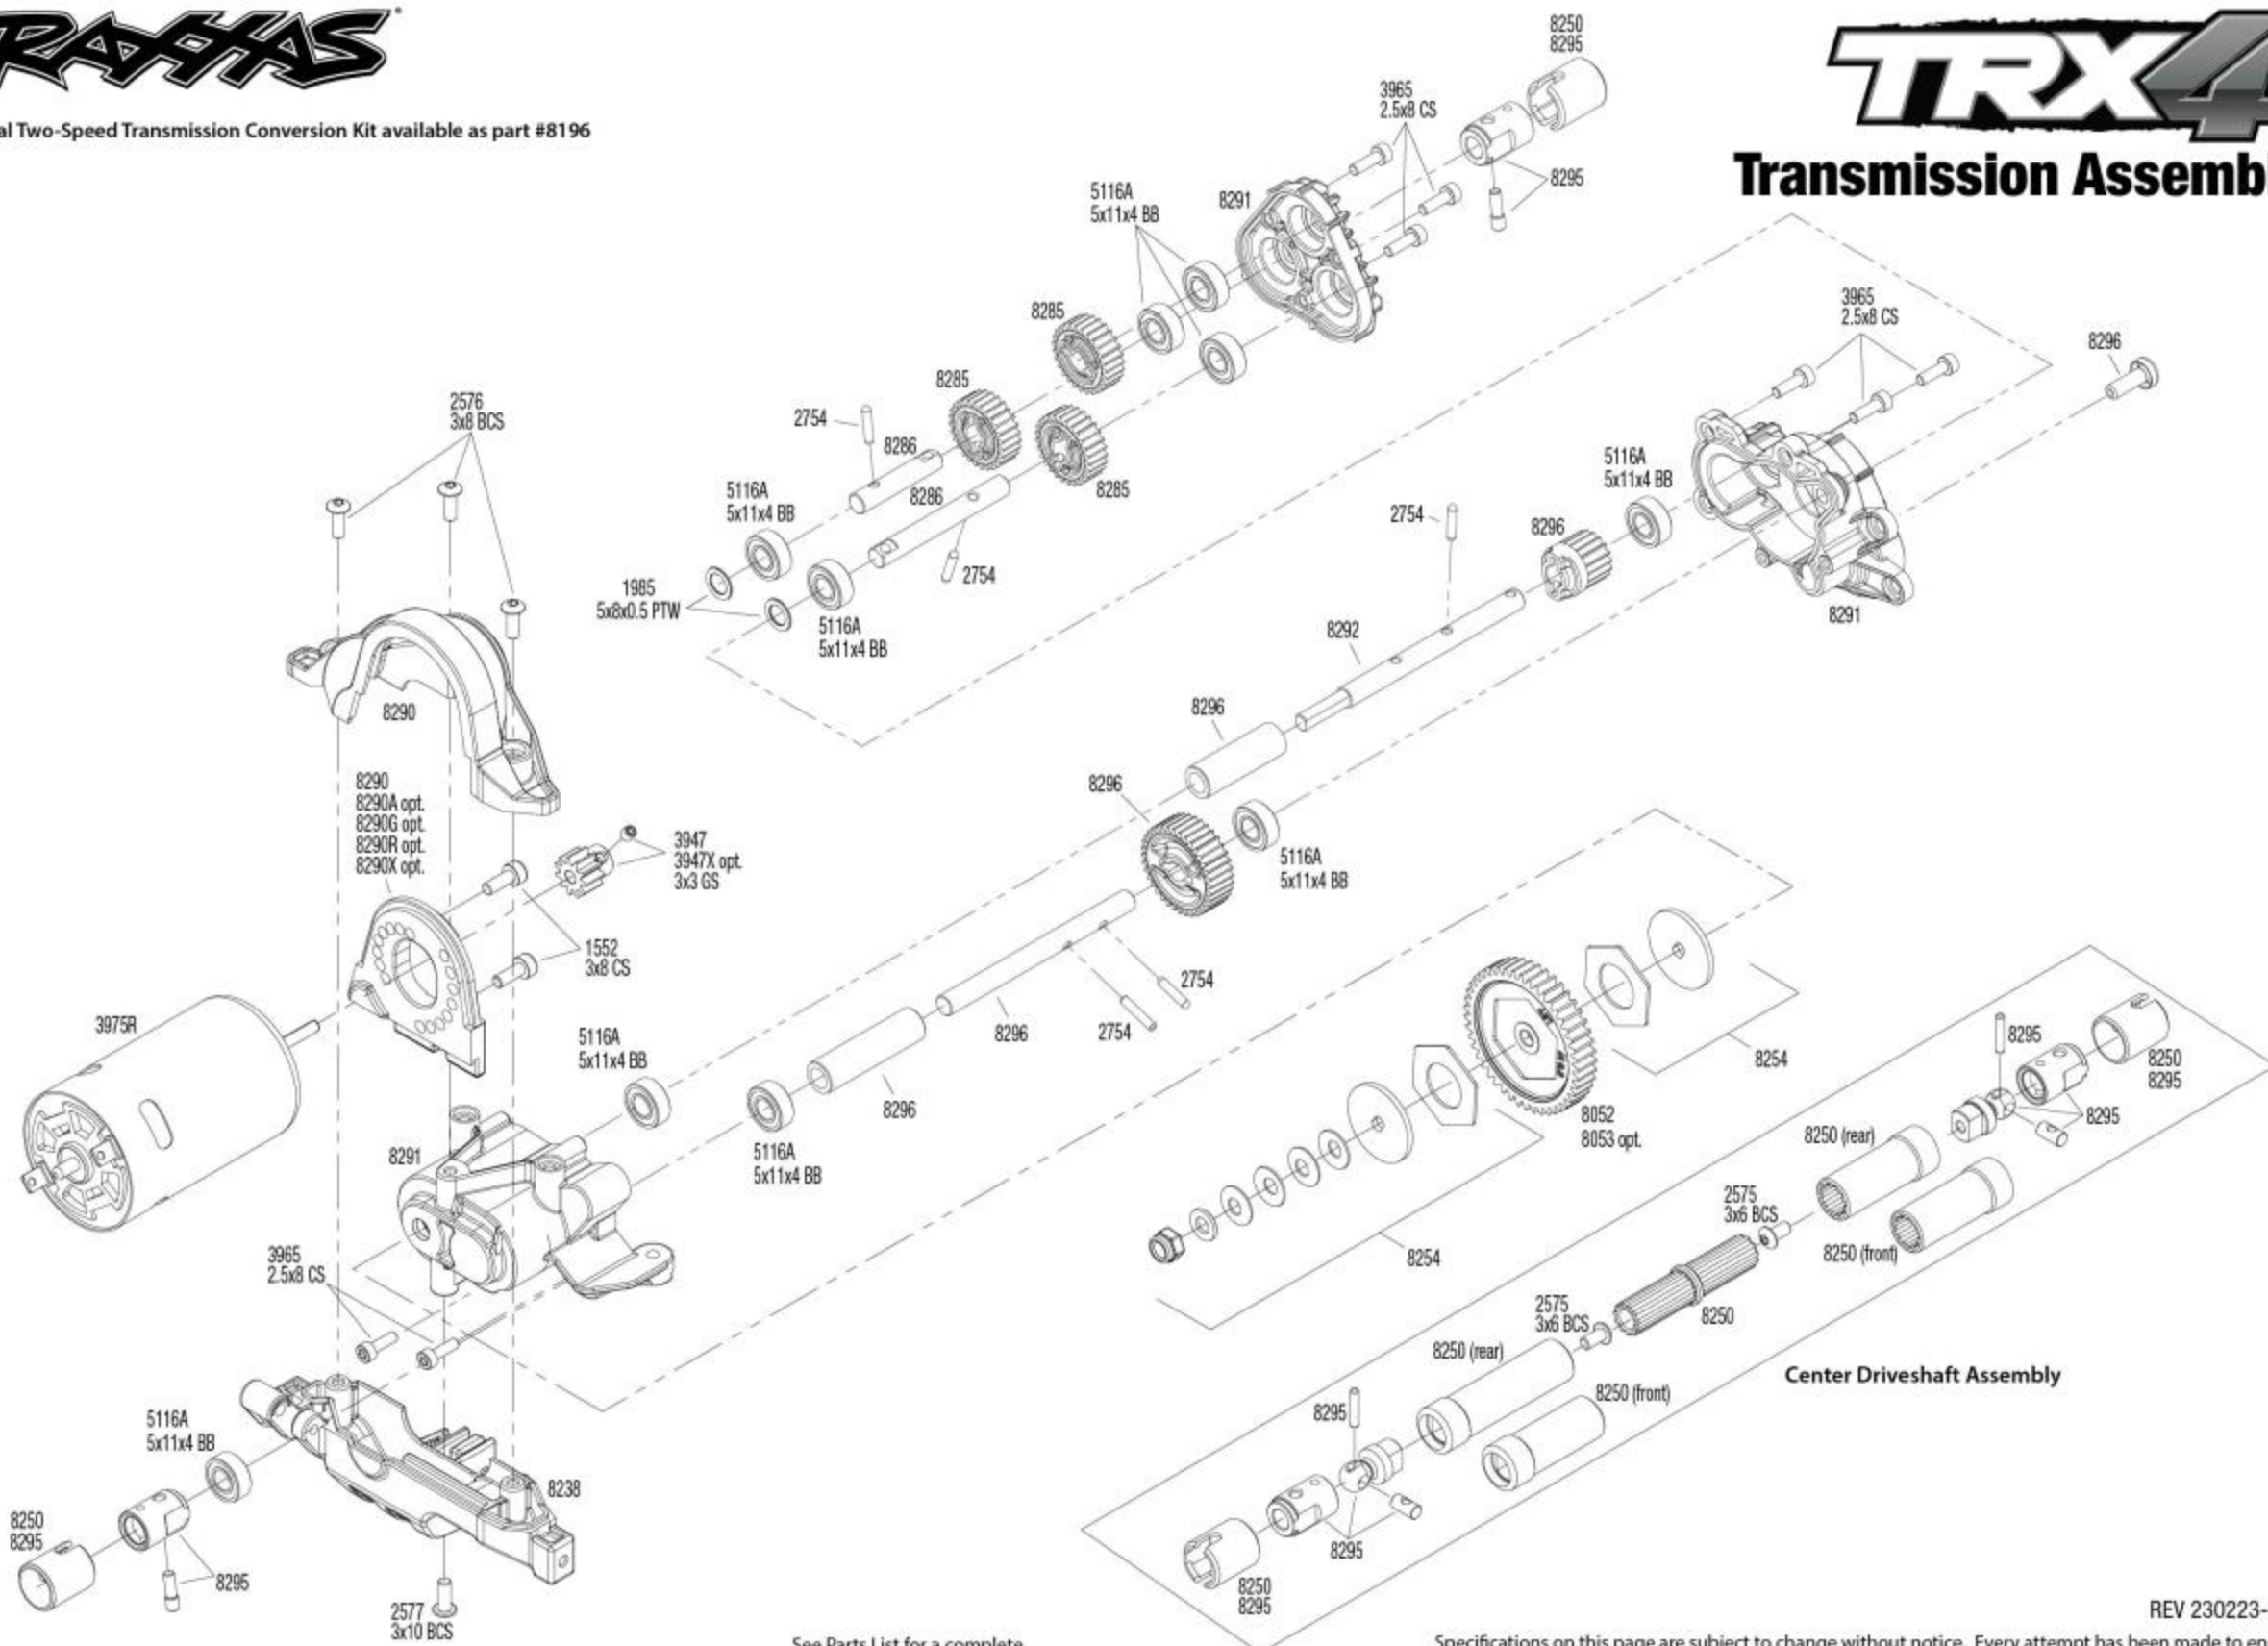

Optional Two-Speed Transmission Conversion Kit available as part #8196

# Transmission Assembly

## Center Driveshaft Assembly

See Parts List for a complete listing of optional accessories.

Specifications on this page are subject to change without notice. Every attempt has been made to ensure the accuracy of this drawing; however, Traxxas cannot be held responsible for typographical or other errors.