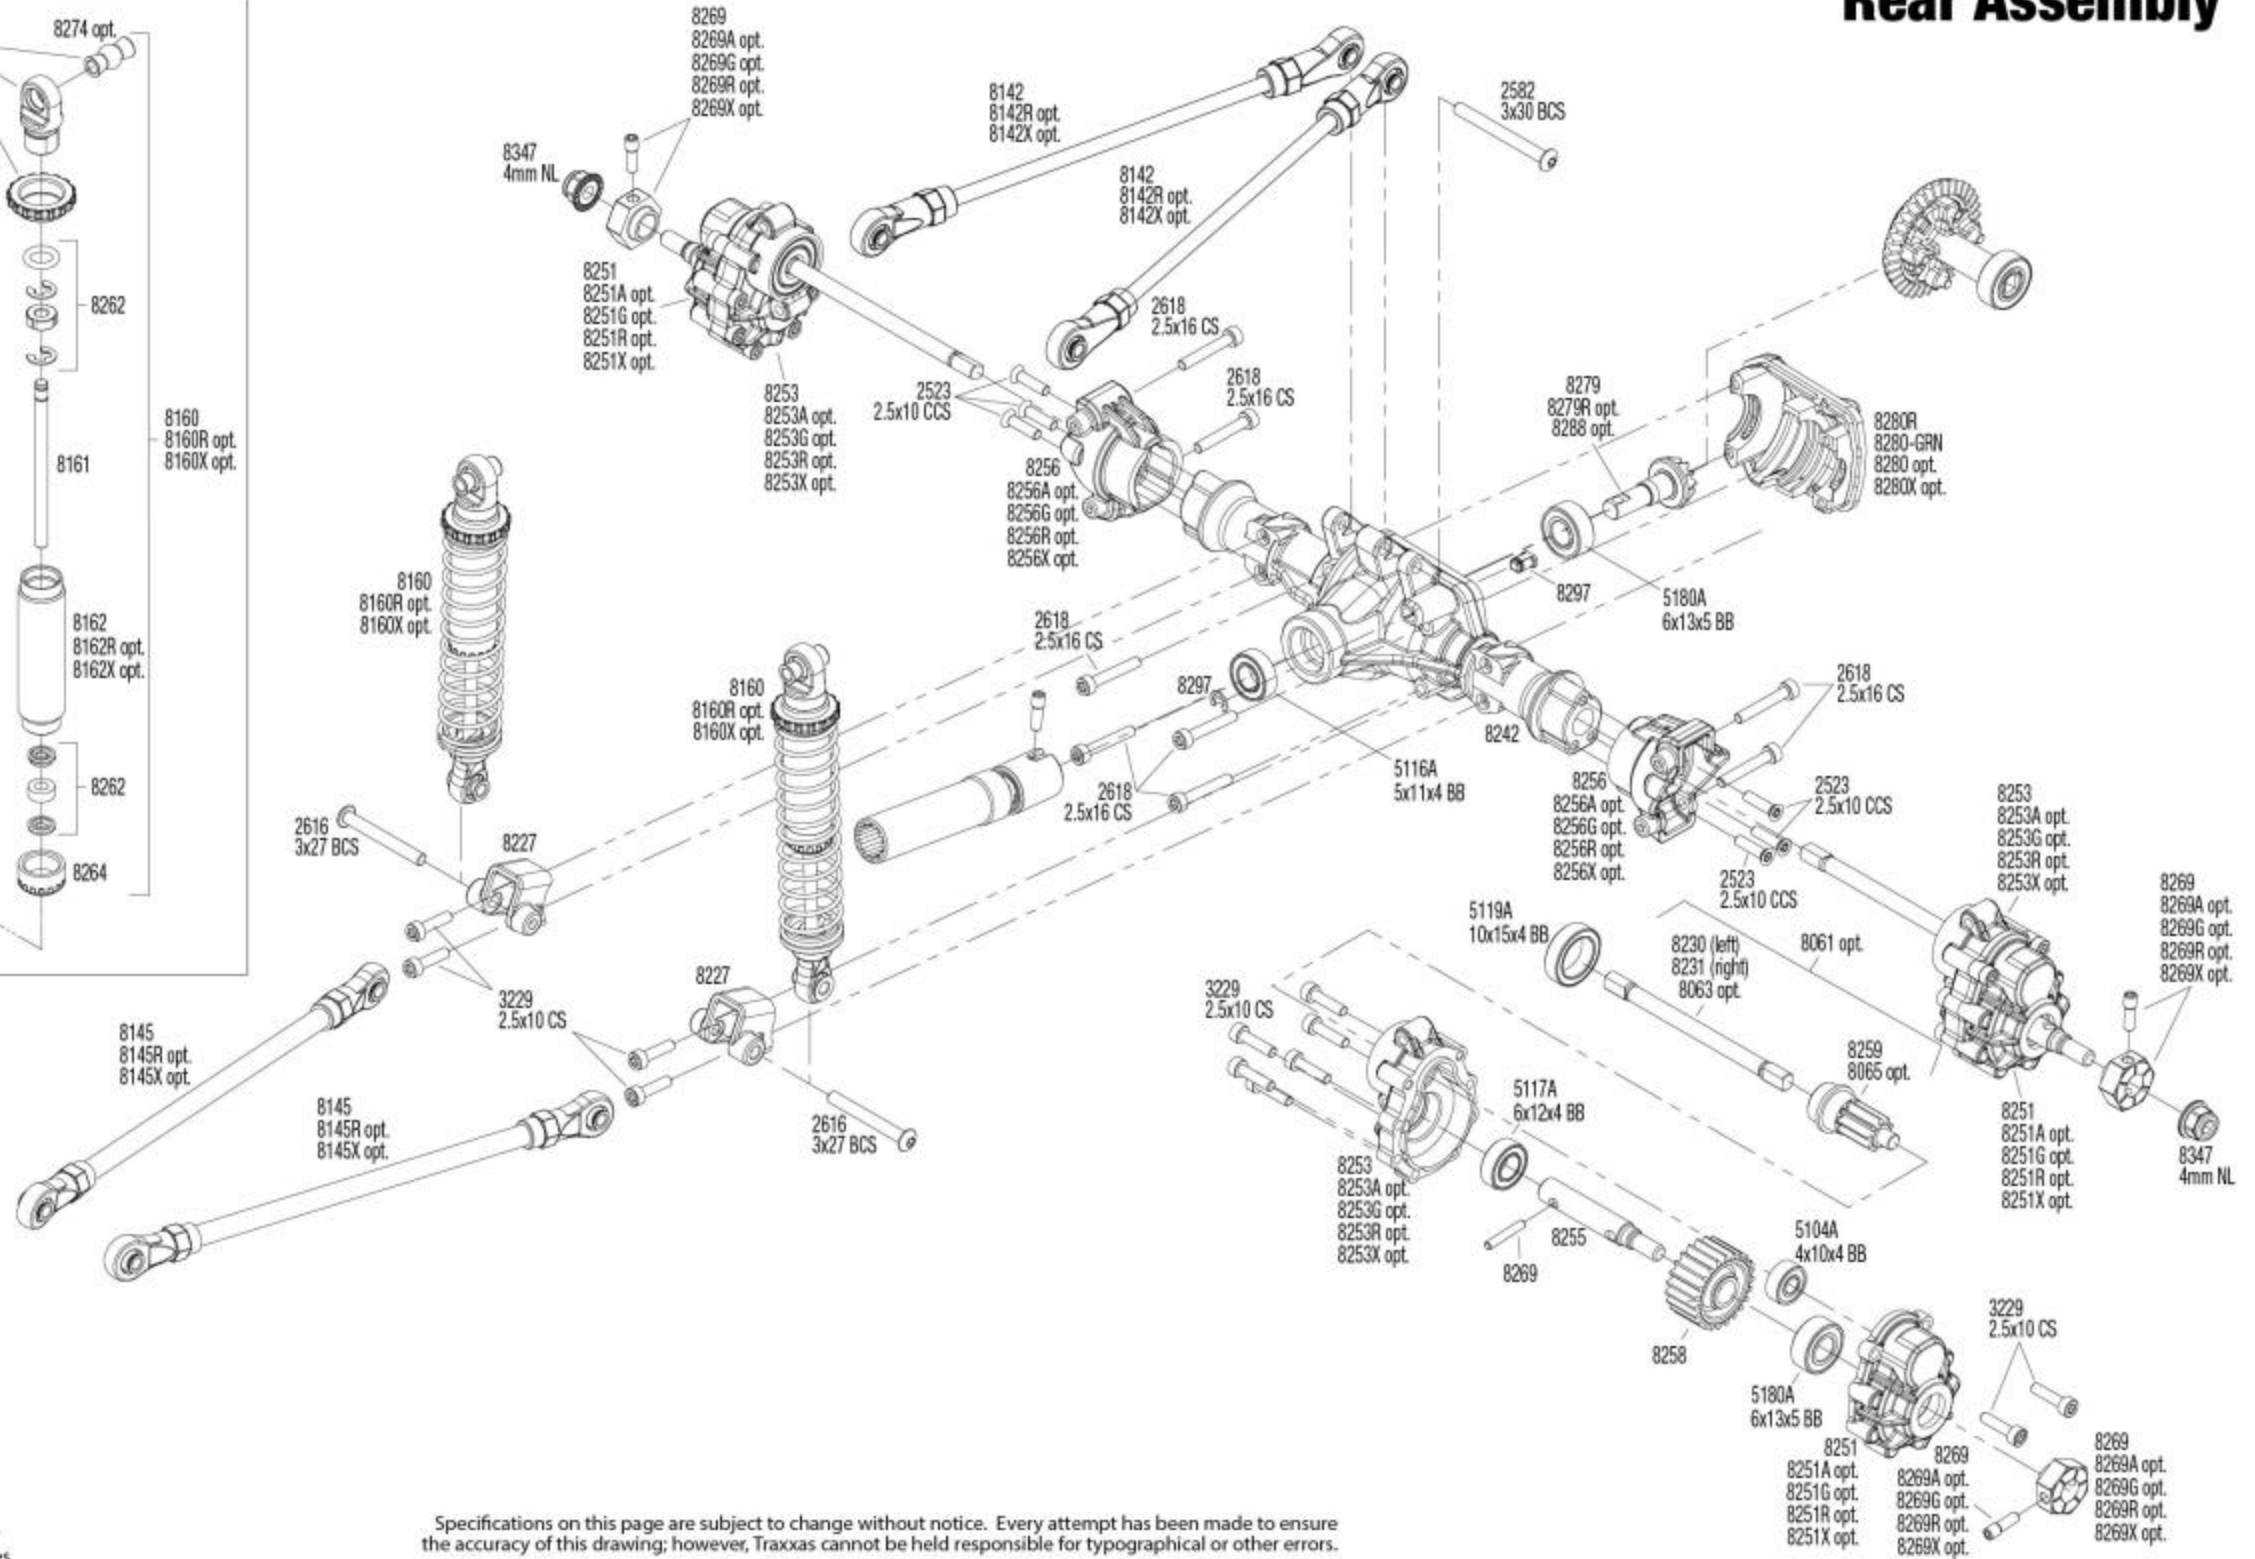

### Shock Assembly

REV 230223-R00  
See Parts List for a complete listing of optional accessories.

Specifications on this page are subject to change without notice. Every attempt has been made to ensure the accuracy of this drawing; however, Traxxas cannot be held responsible for typographical or other errors.