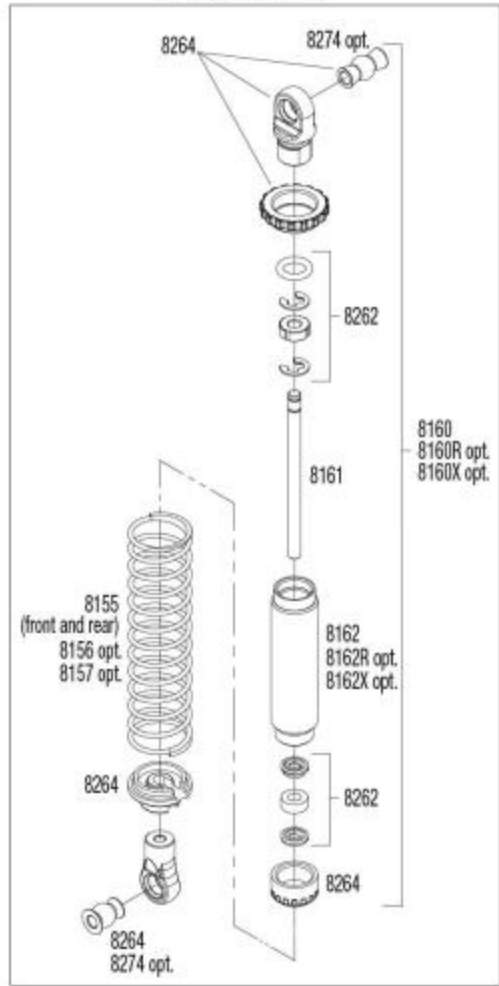

### Shock Assembly

REV 230223-R00  
See Parts List for a complete listing of optional accessories.

Specifications on this page are subject to change without notice. Every attempt has been made to ensure the accuracy of this drawing; however, Traxxas cannot be held responsible for typographical or other errors.