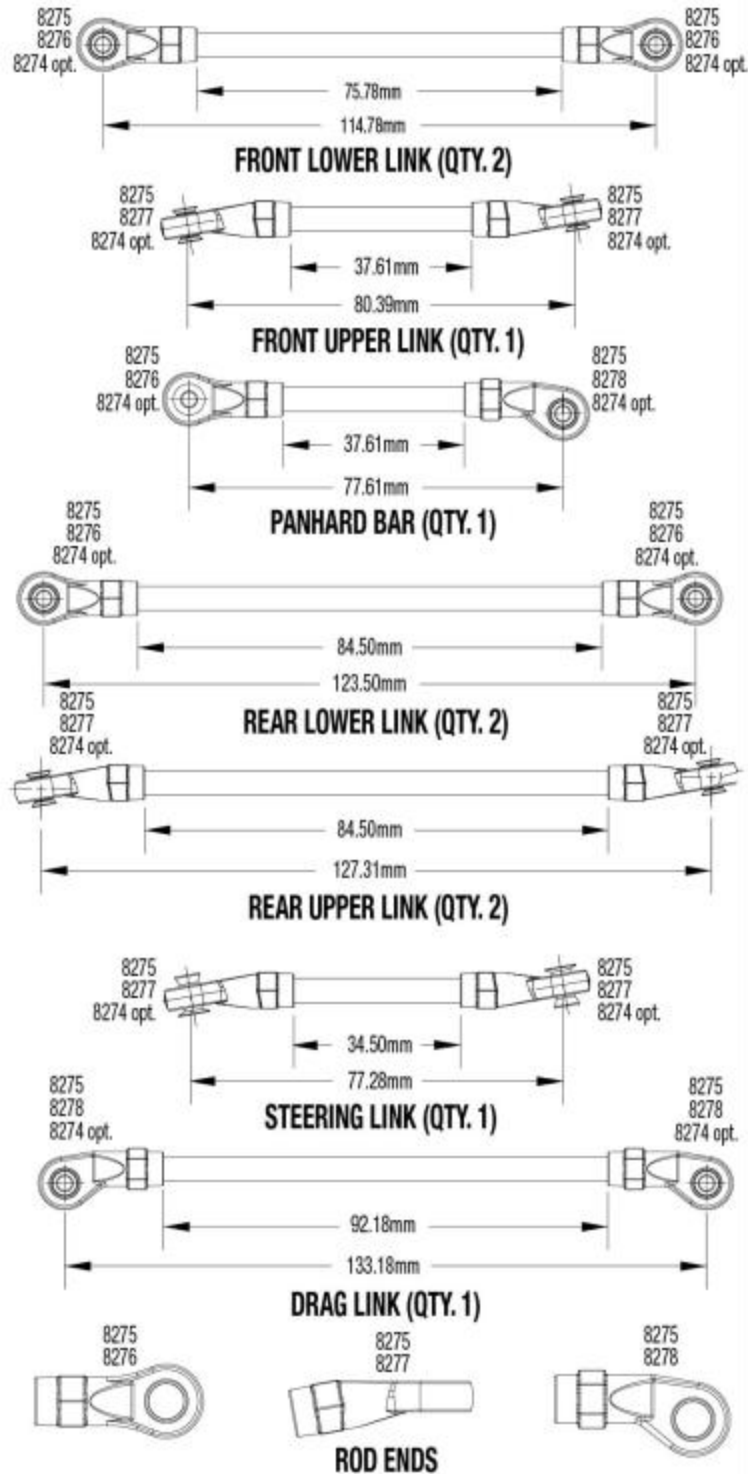

Link Dimensions

For standard hollow ball replacement, use part #5349.

Modular Assembly

See Parts List for a complete listing of optional accessories.

REV 230223-R00
 Specifications on this page are subject to change without notice. Every attempt has been made to ensure the accuracy of this drawing; however, Traxxas cannot be held responsible for typographical or other errors.