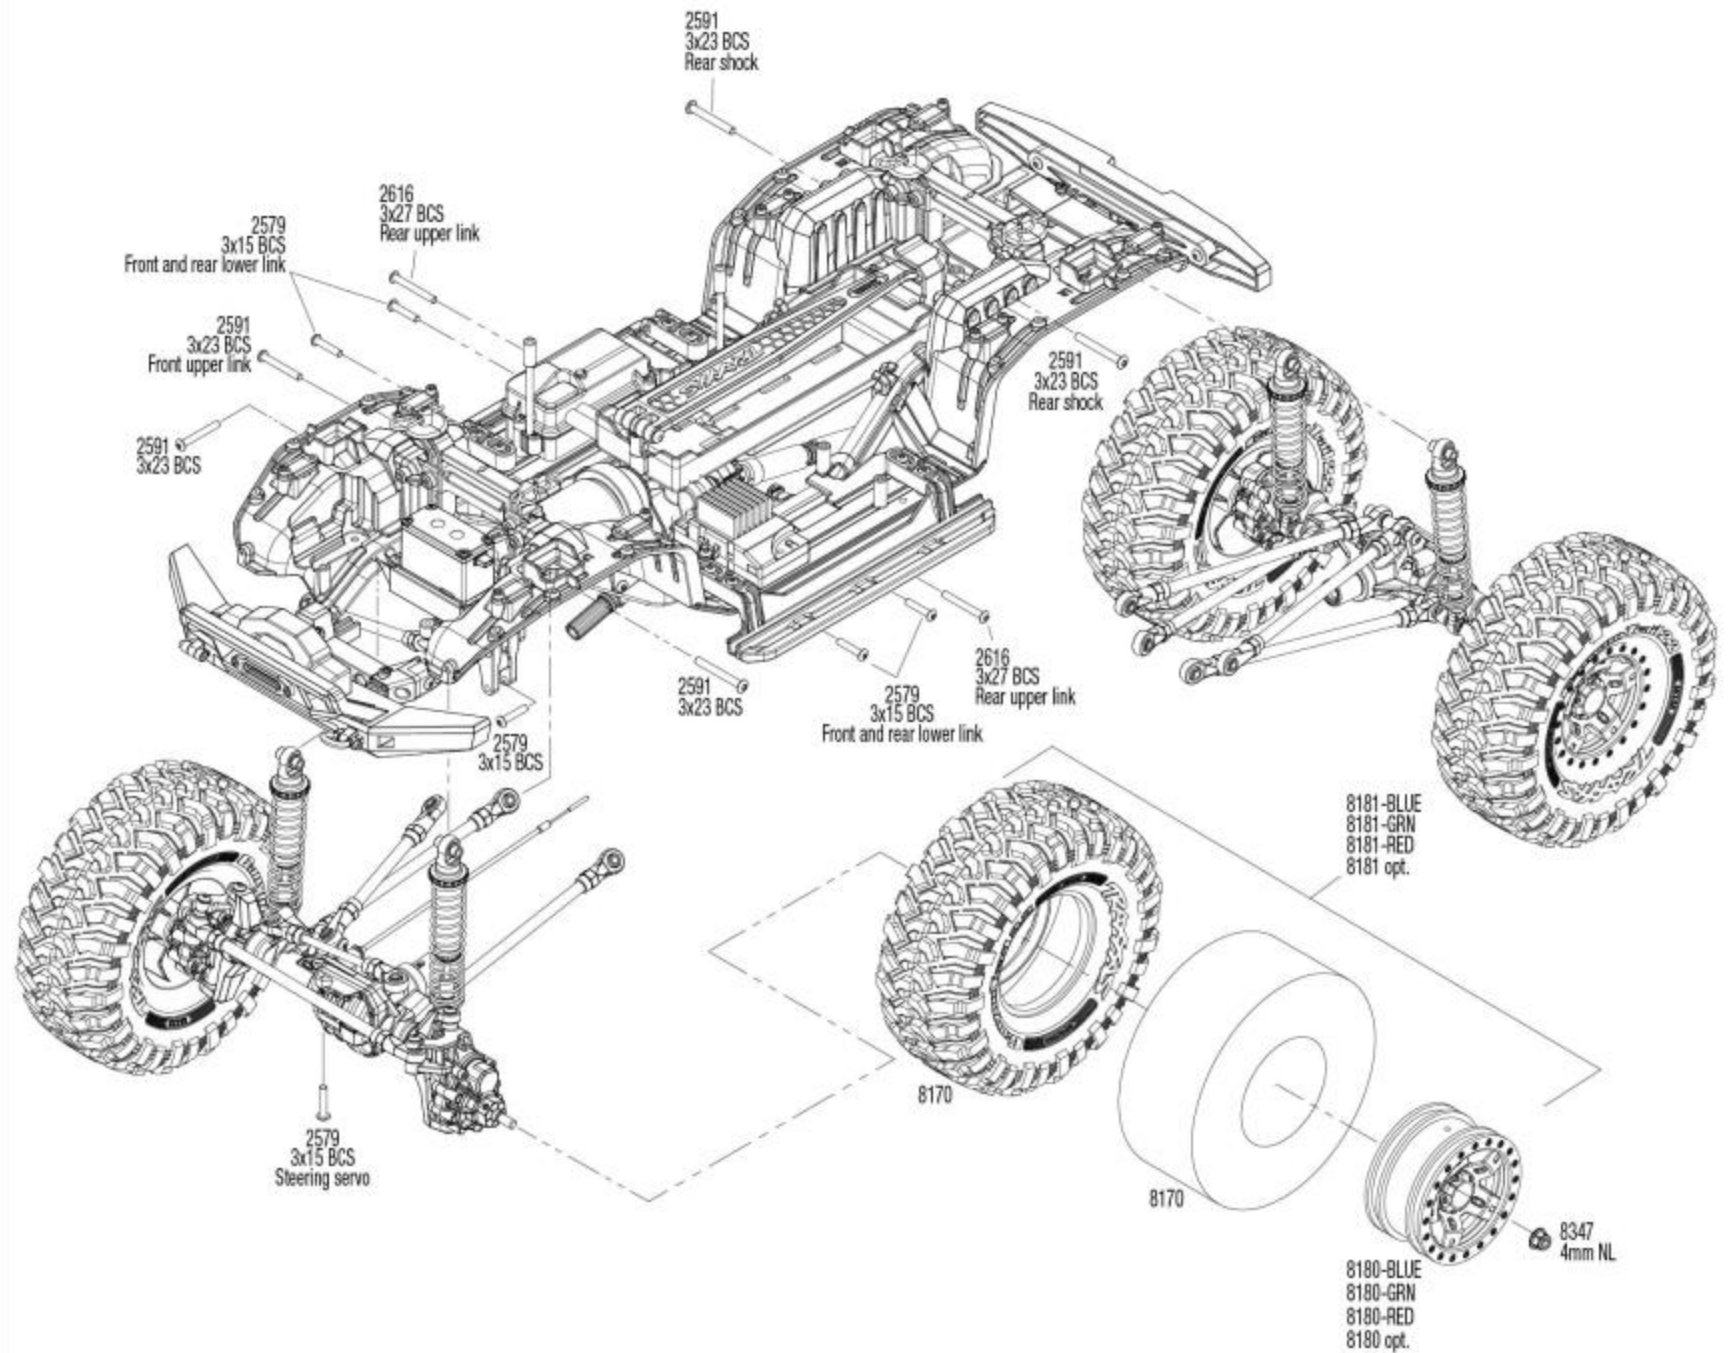

Link Dimensions

For standard hollow ball replacement, use part #5349.

Modular Assembly

See Parts List for a complete listing of optional accessories.

REV 230223-R00
 Specifications on this page are subject to change without notice. Every attempt has been made to ensure the accuracy of this drawing; however, Traxxas cannot be held responsible for typographical or other errors.