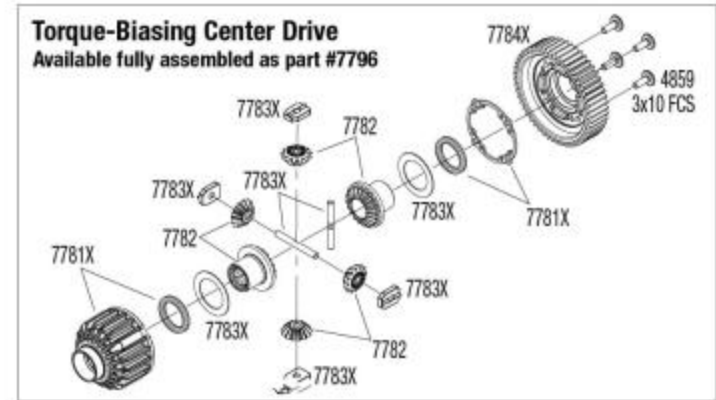

TRAXXAS

Rear Assembly

See Parts List for a complete listing of optional accessories.

Specifications on this page are subject to change without notice. Every attempt has been made to ensure the accuracy of this drawing; however, Traxxas cannot be held responsible for typographical or other errors.

REV 230726-R13