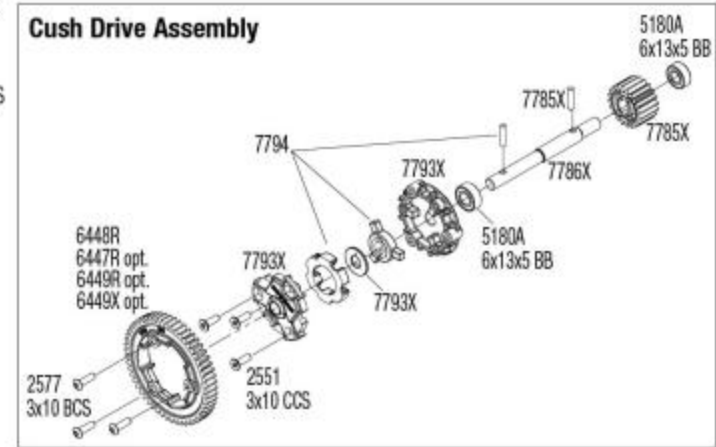

TRAXXAS

Rear Assembly

See Parts List for a complete listing of optional accessories.

Specifications on this page are subject to change without notice. Every attempt has been made to ensure the accuracy of this drawing; however, Traxxas cannot be held responsible for typographical or other errors.

REV 230726-R13