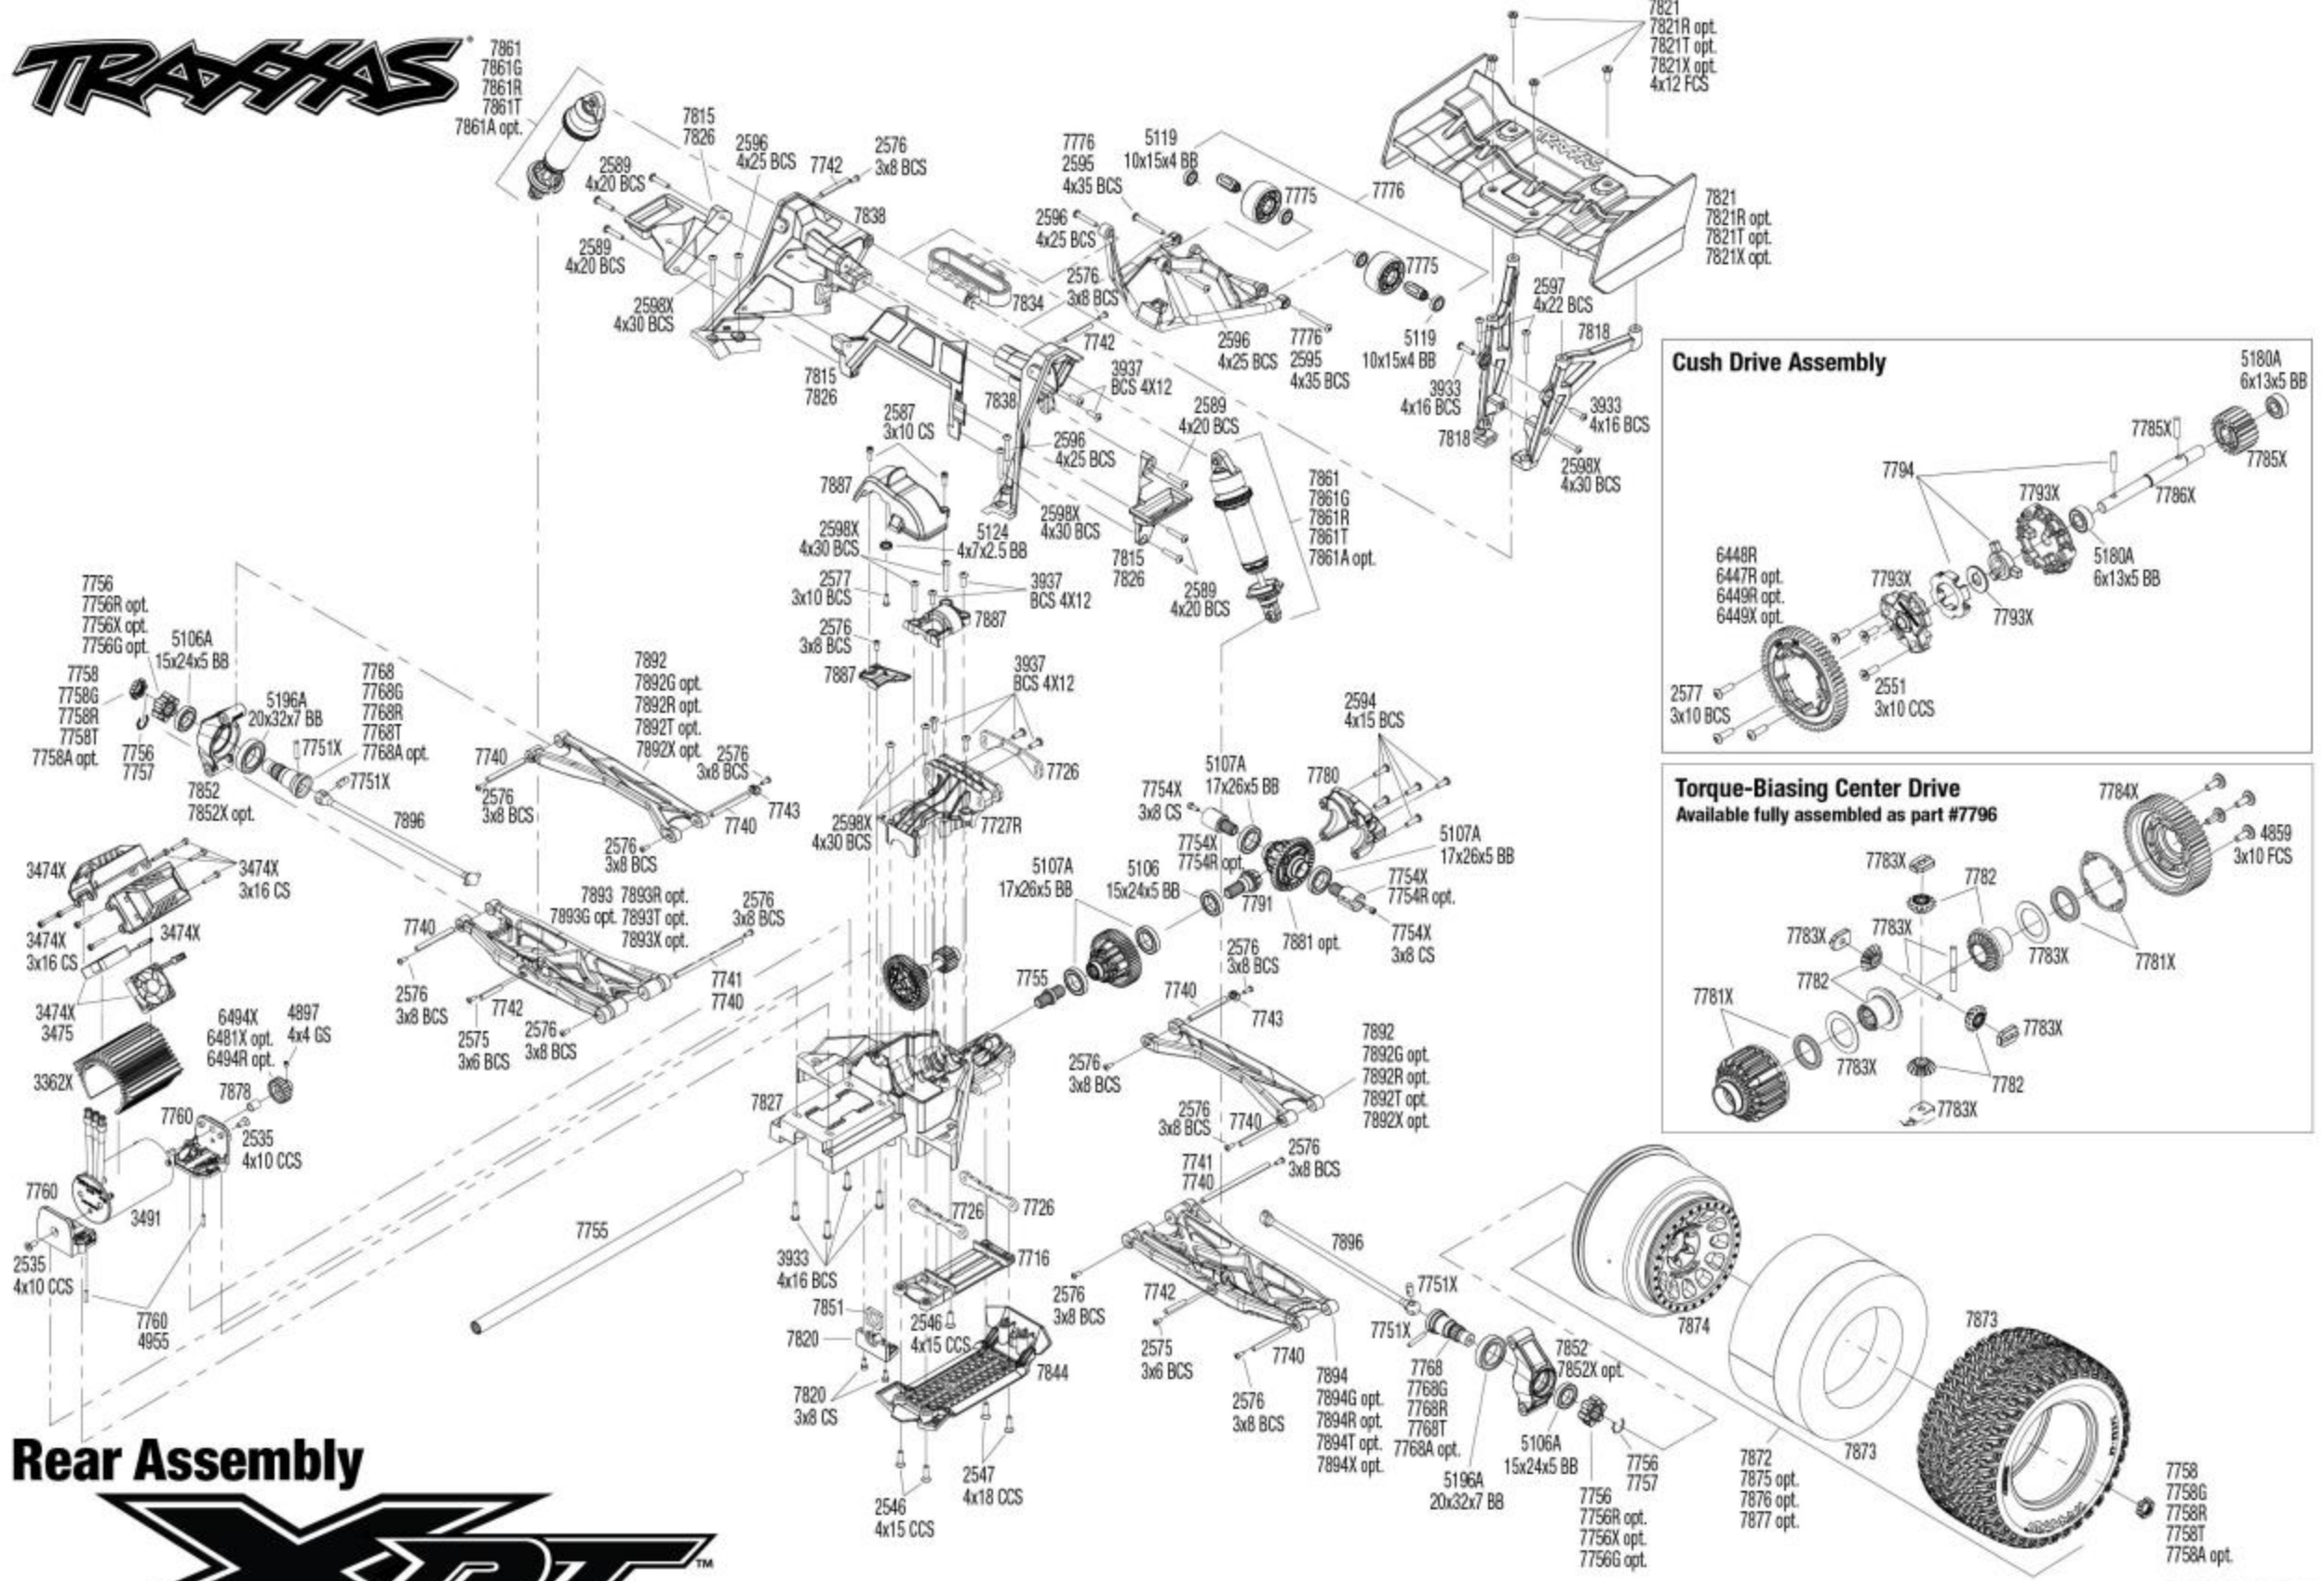

TRAXXAS

Rear Assembly

See Parts List for a complete listing of optional accessories.

Specifications on this page are subject to change without notice. Every attempt has been made to ensure the accuracy of this drawing; however, Traxxas cannot be held responsible for typographical or other errors.

REV 230726-R13