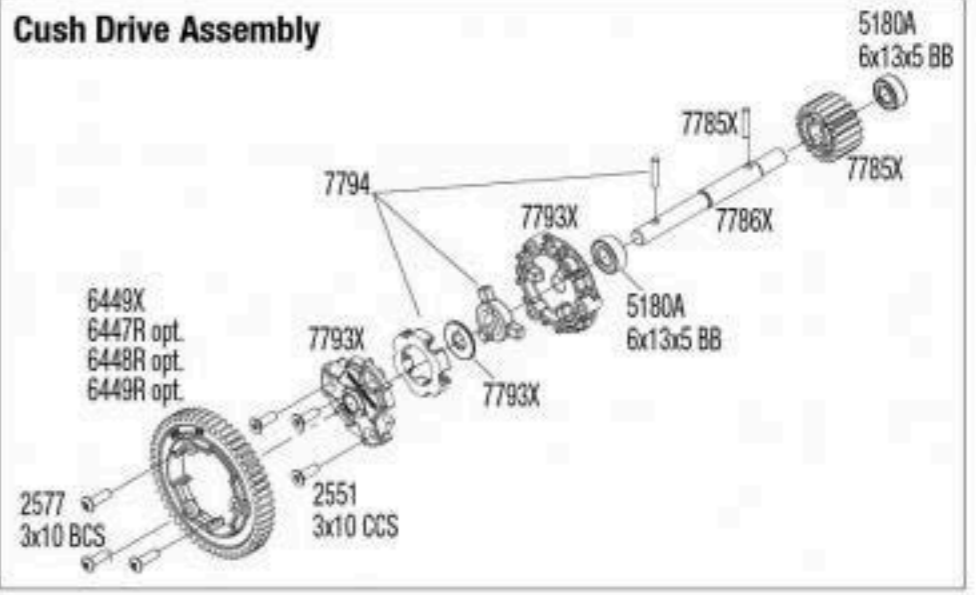

TRAXXAS

Rear Assembly

X-MAXX

See Parts List for a complete listing of optional accessories.

Specifications on this page are subject to change without notice. Every attempt has been made to ensure the accuracy of this drawing; however, Traxxas cannot be held responsible for typographical or other errors.

REV 200408-R16