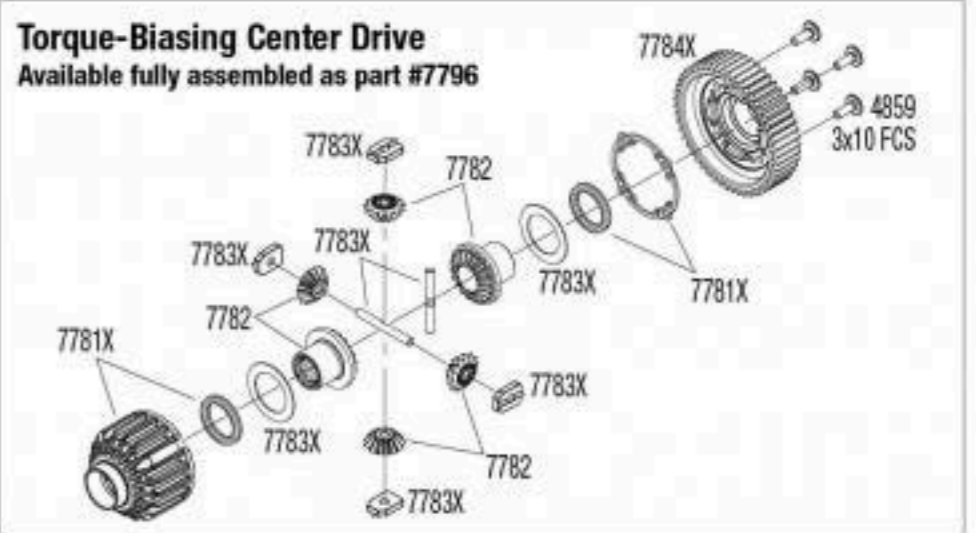

TRAXXAS

Rear Assembly

X-MAXX

See Parts List for a complete listing of optional accessories.

Specifications on this page are subject to change without notice. Every attempt has been made to ensure the accuracy of this drawing; however, Traxxas cannot be held responsible for typographical or other errors.

REV 200408-R16