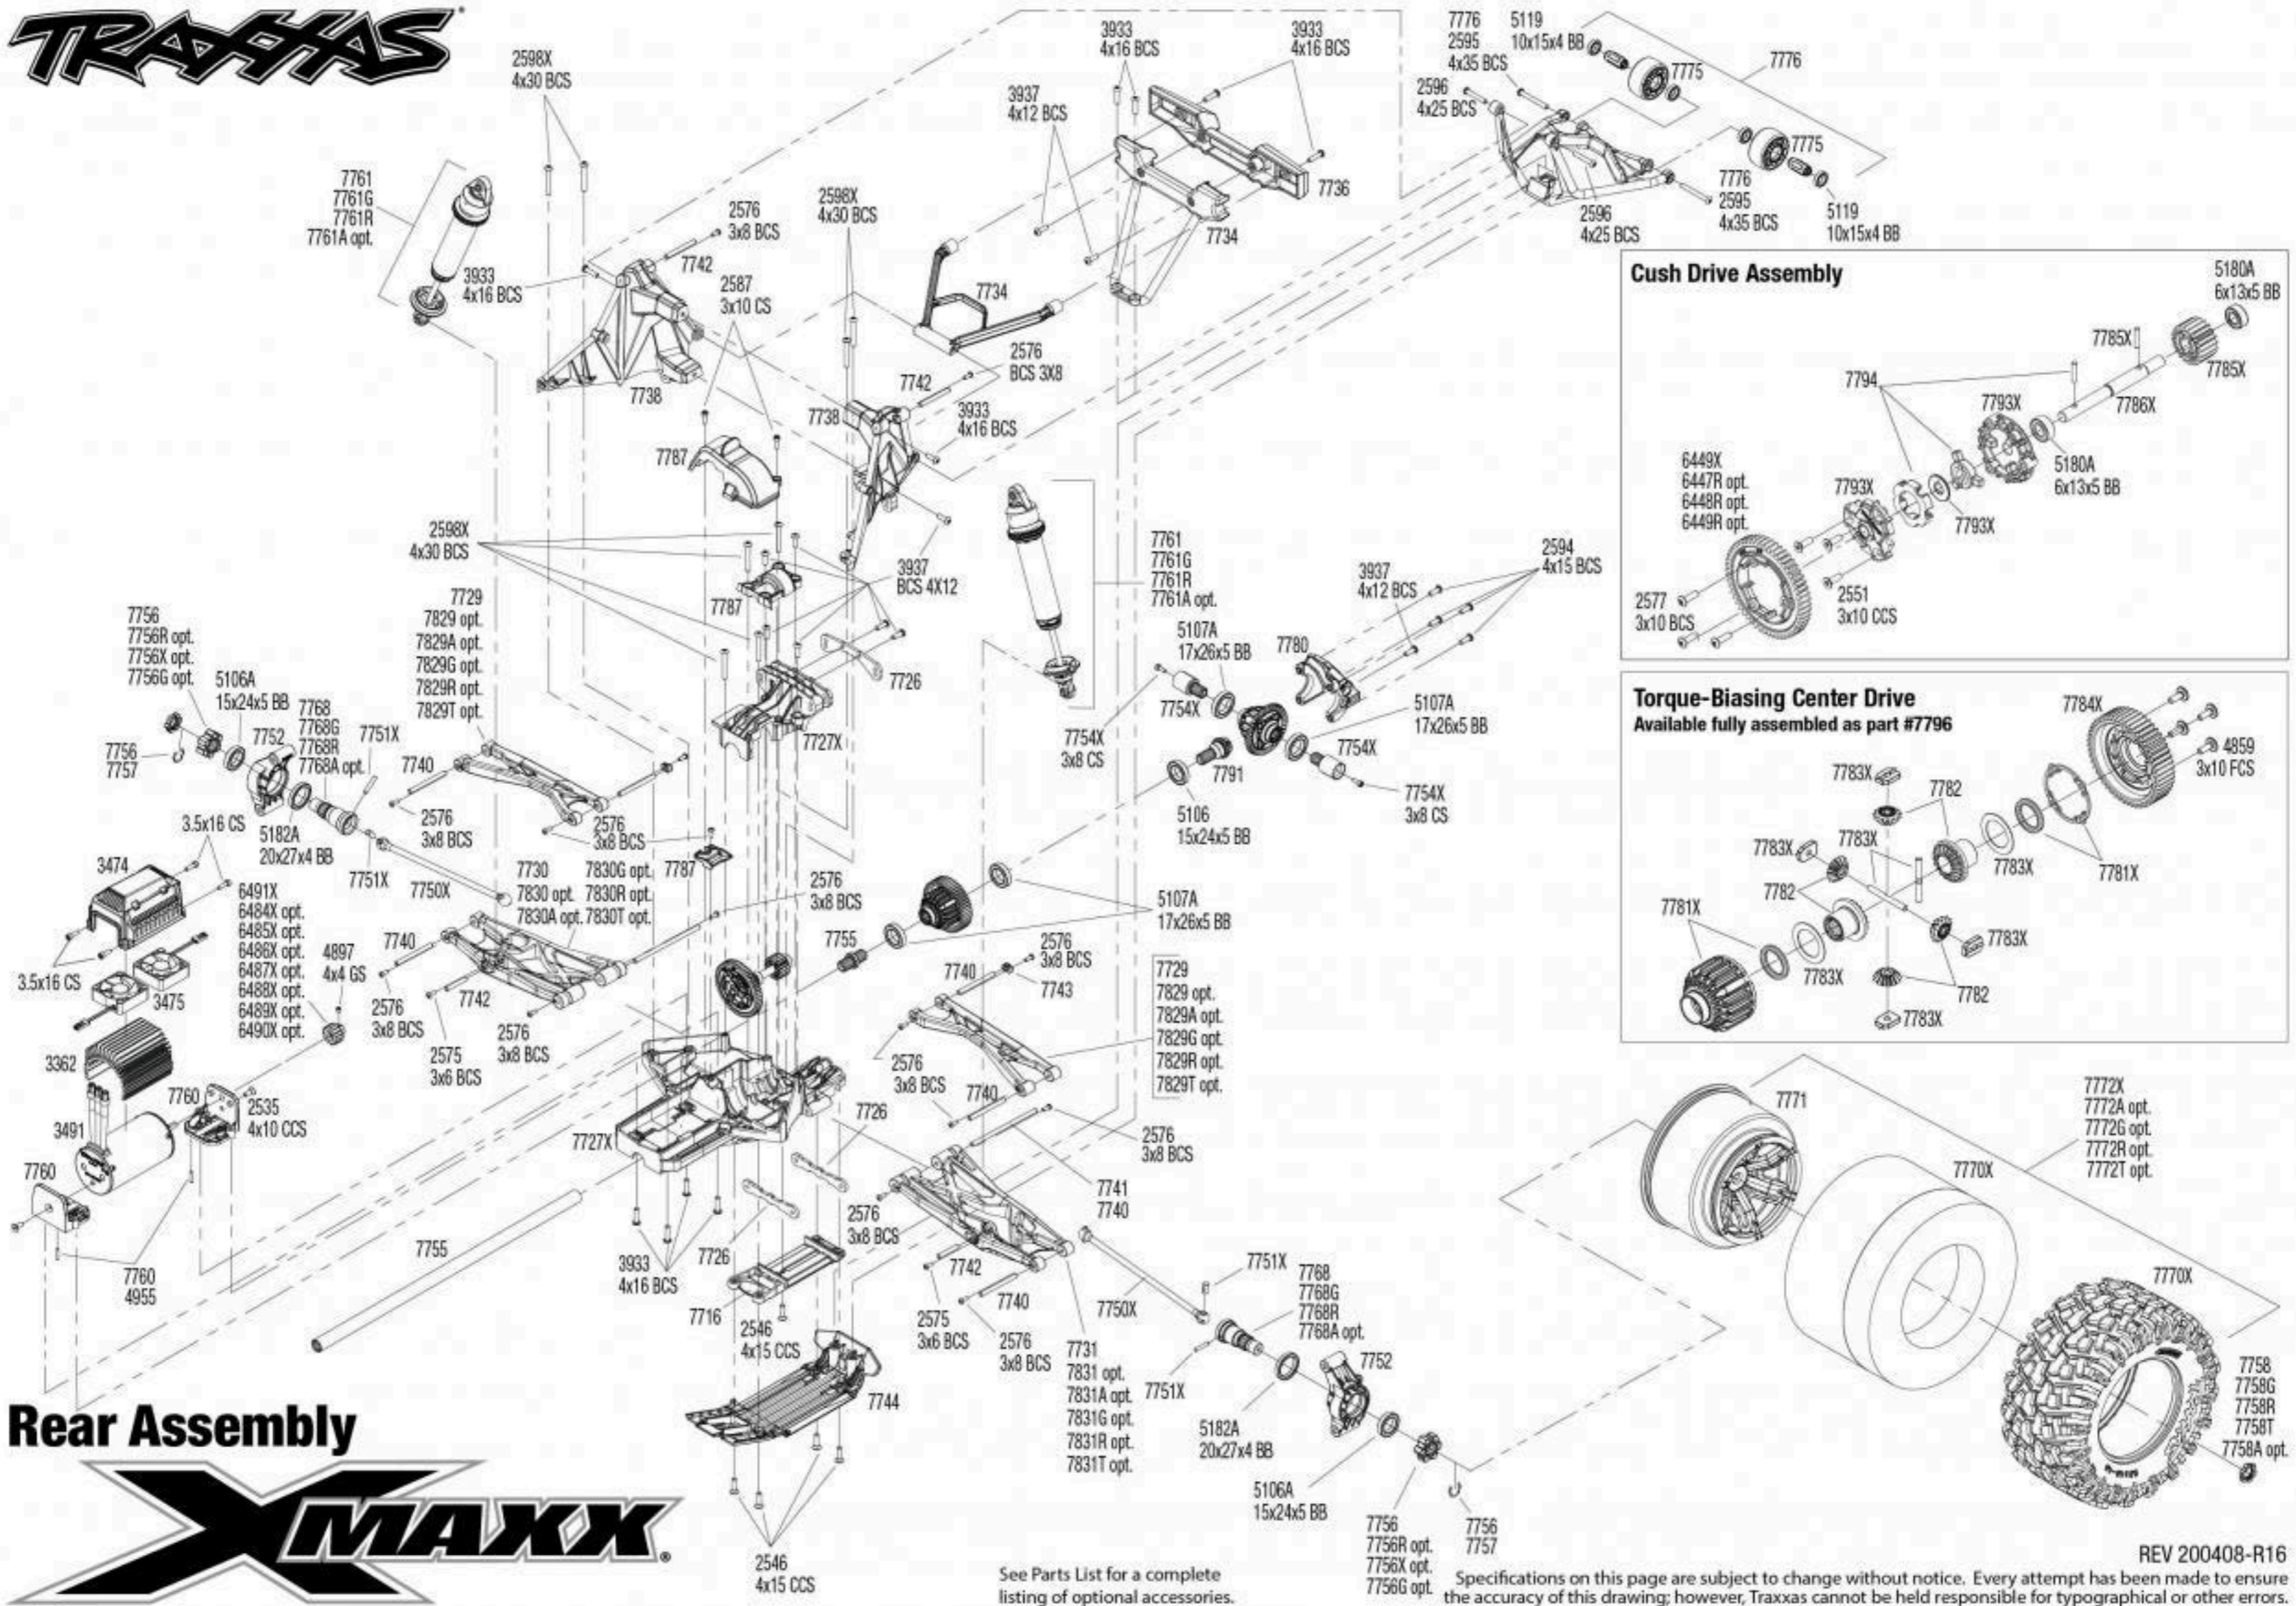

TRAXXAS

Rear Assembly

X-MAXX

See Parts List for a complete listing of optional accessories.

Specifications on this page are subject to change without notice. Every attempt has been made to ensure the accuracy of this drawing; however, Traxxas cannot be held responsible for typographical or other errors.

REV 200408-R16