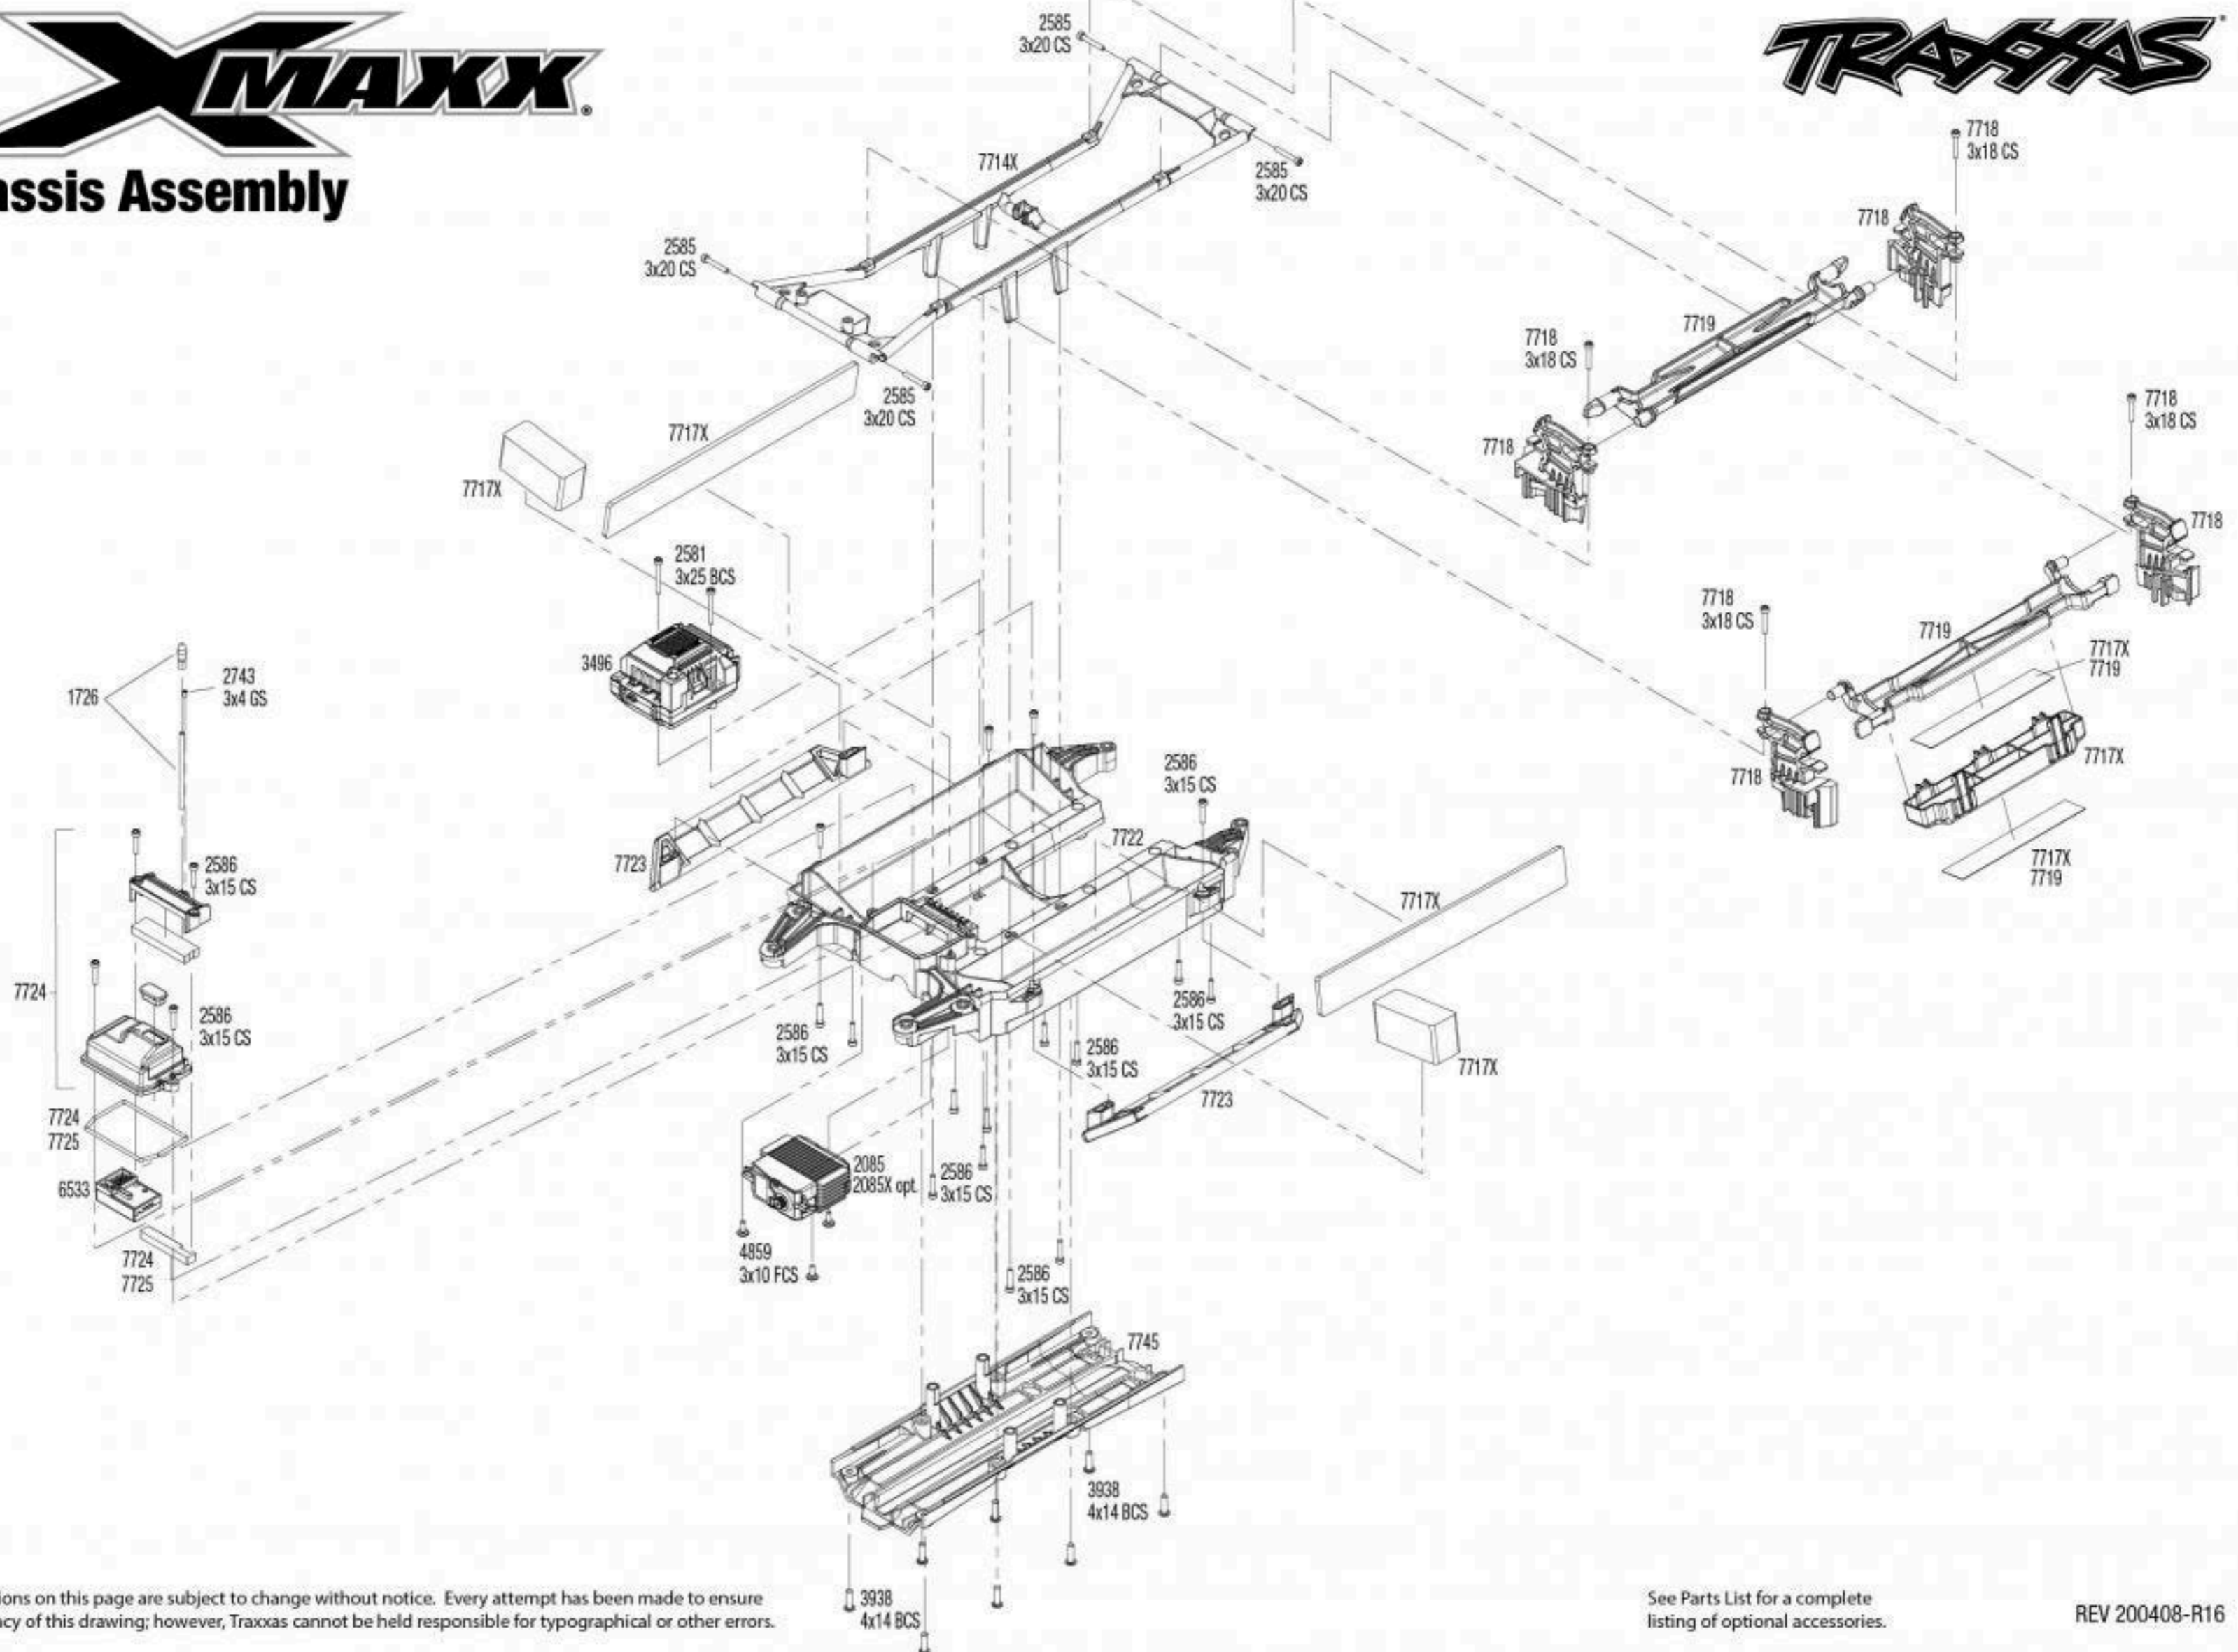

X-MAXX

Chassis Assembly

TRAXXAS

Specifications on this page are subject to change without notice. Every attempt has been made to ensure the accuracy of this drawing; however, Traxxas cannot be held responsible for typographical or other errors.

See Parts List for a complete listing of optional accessories.

REV 200408-R16