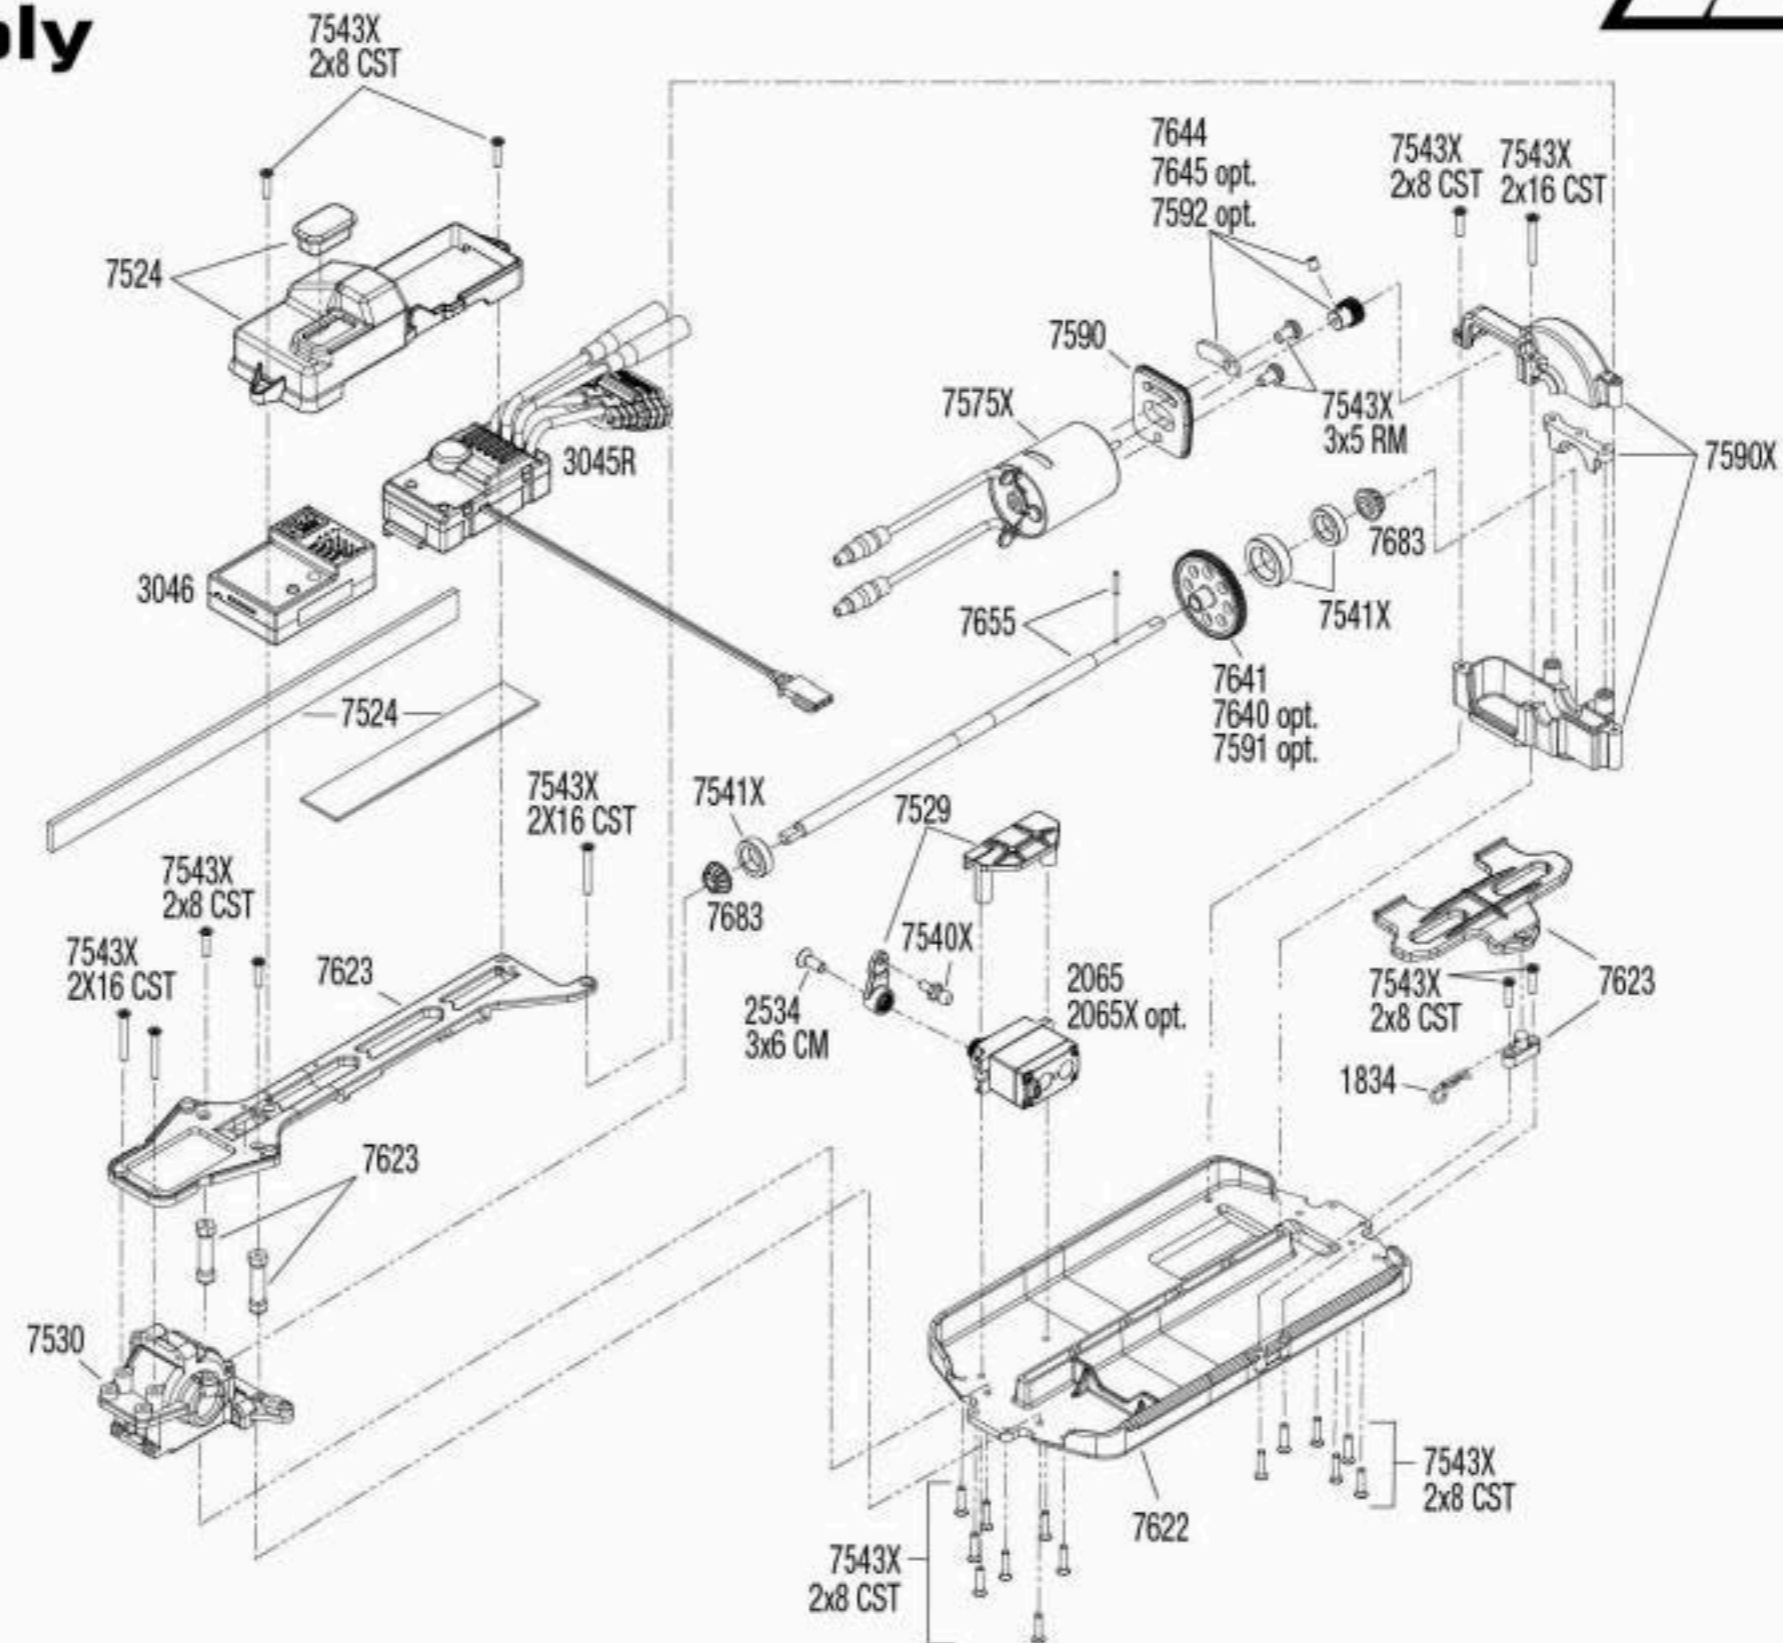

DESERT PRERUNNER

Chassis Assembly Model 76064-5

See Parts List for a complete listing of optional accessories.

Specifications on this page are subject to change without notice. Every attempt has been made to ensure the accuracy of this drawing; however, LaTrax cannot be held responsible for typographical or other errors.

REV 190304-R04