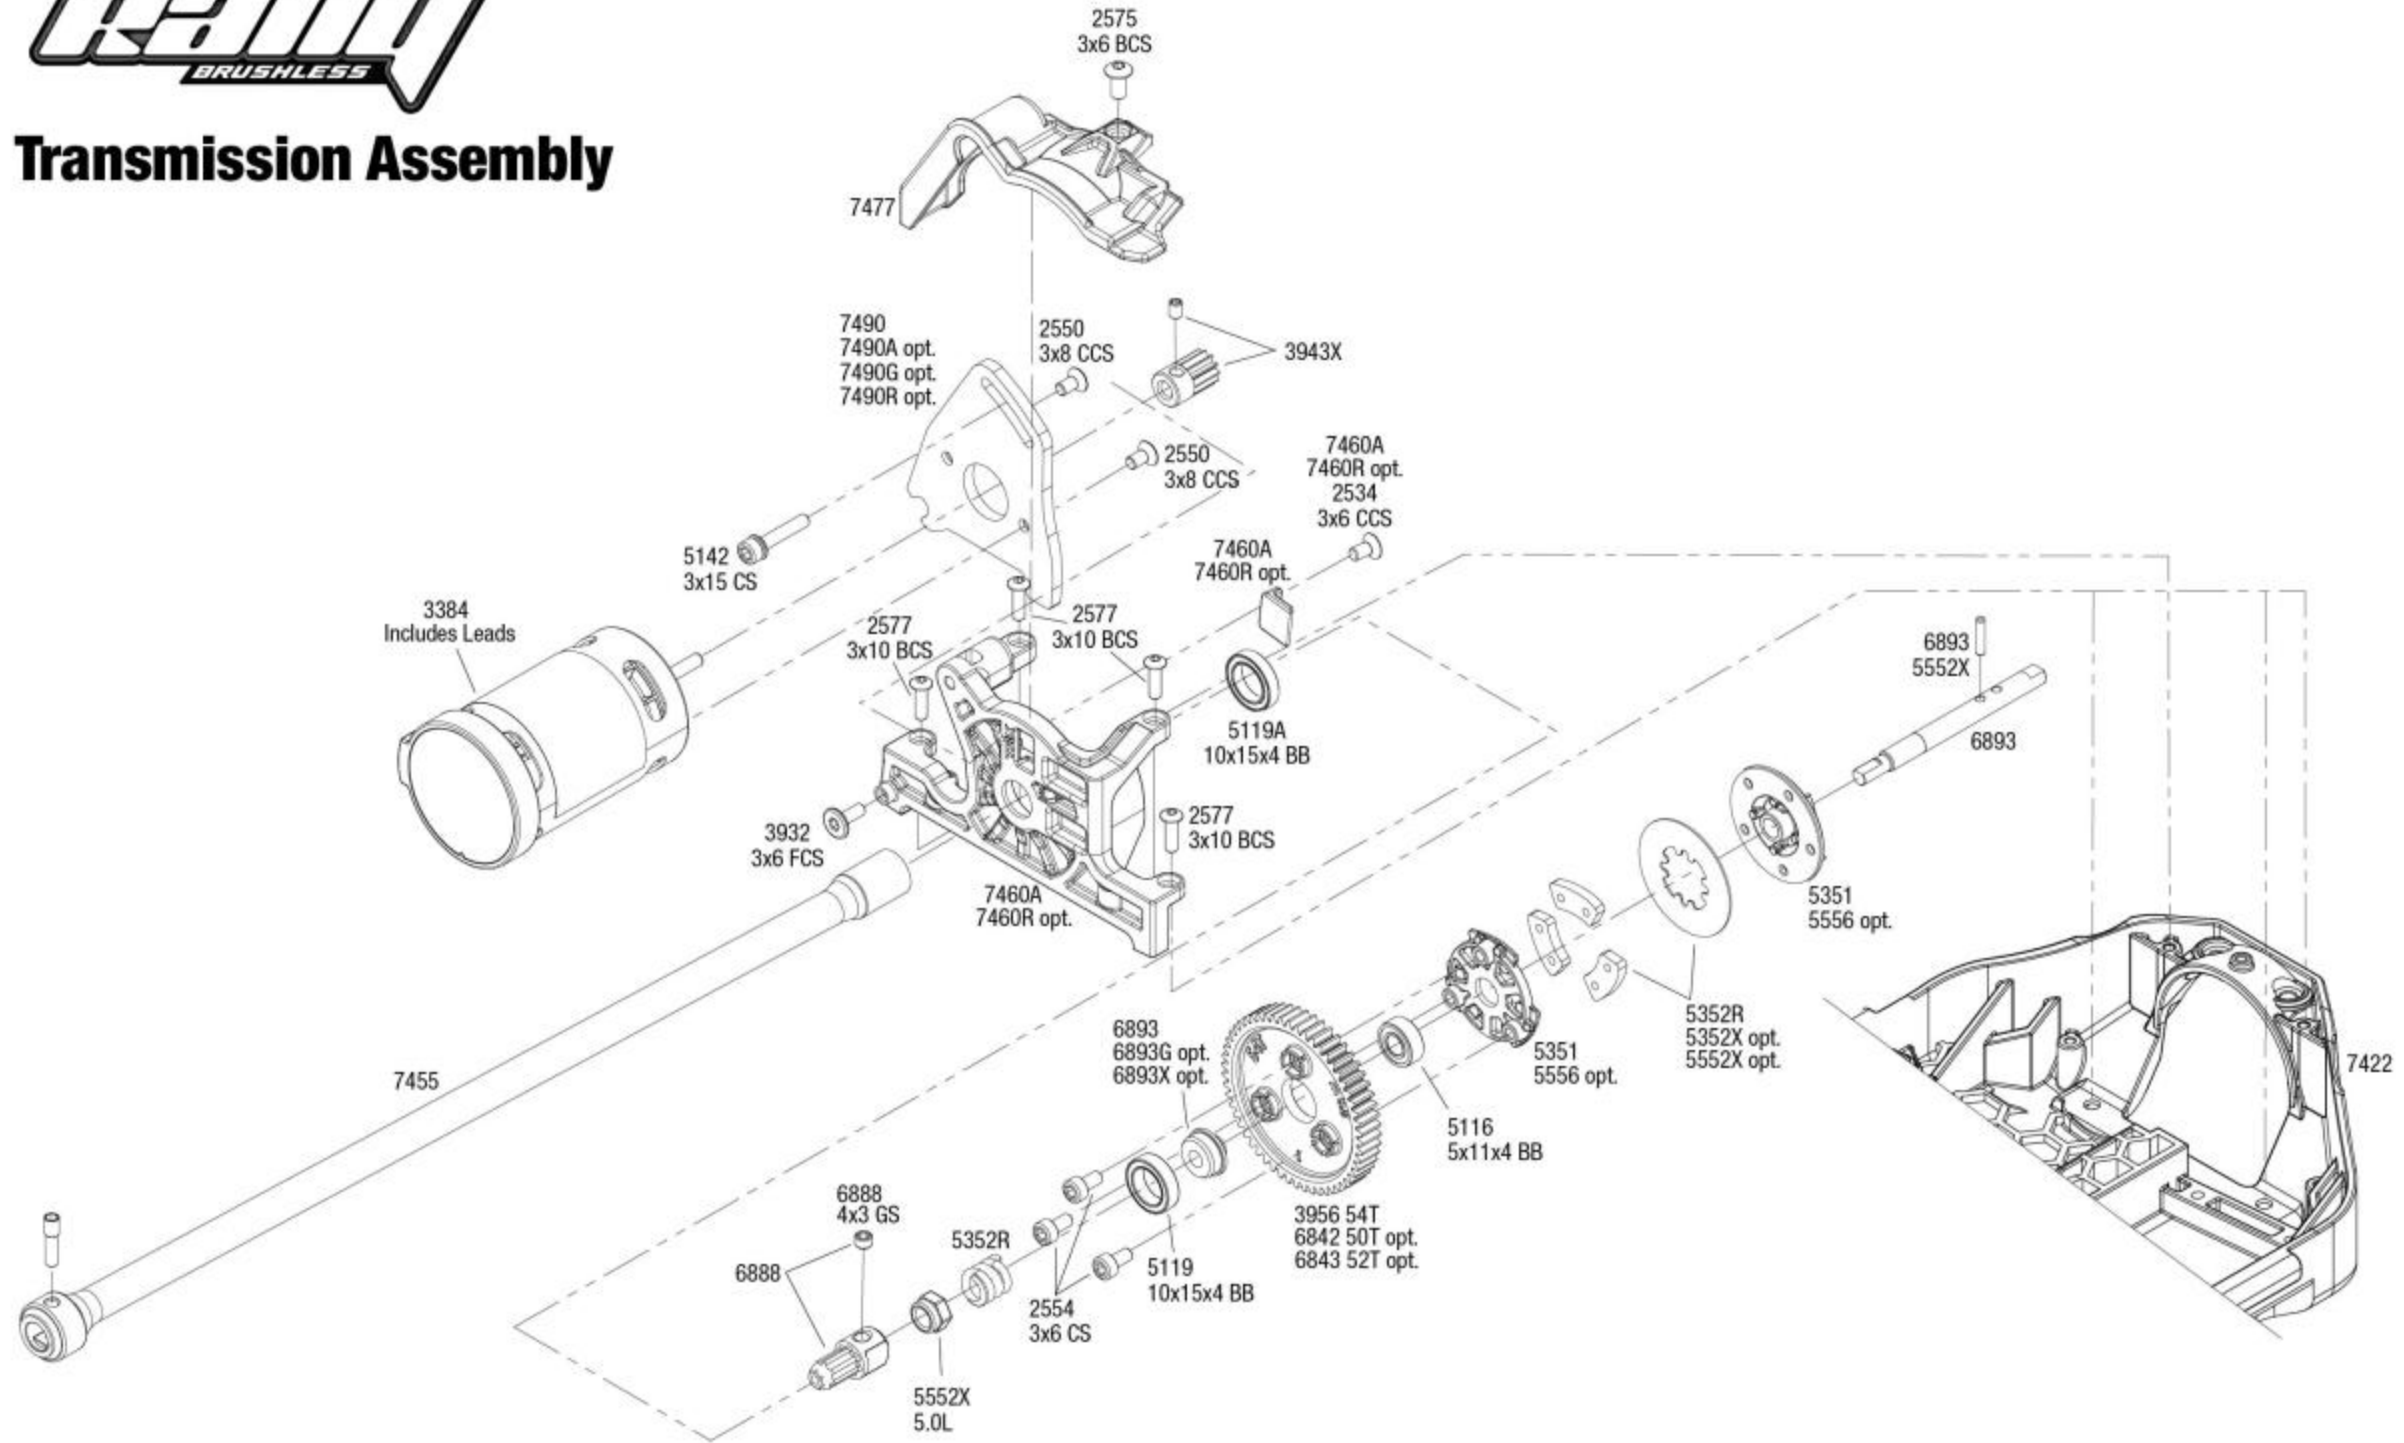

# Transmission Assembly

See Parts List for a complete listing of optional accessories.

REV 231206-R01  
Specifications on this page are subject to change without notice. Every attempt has been made to ensure the accuracy of this drawing; however, Traxxas cannot be held responsible for typographical or other errors.