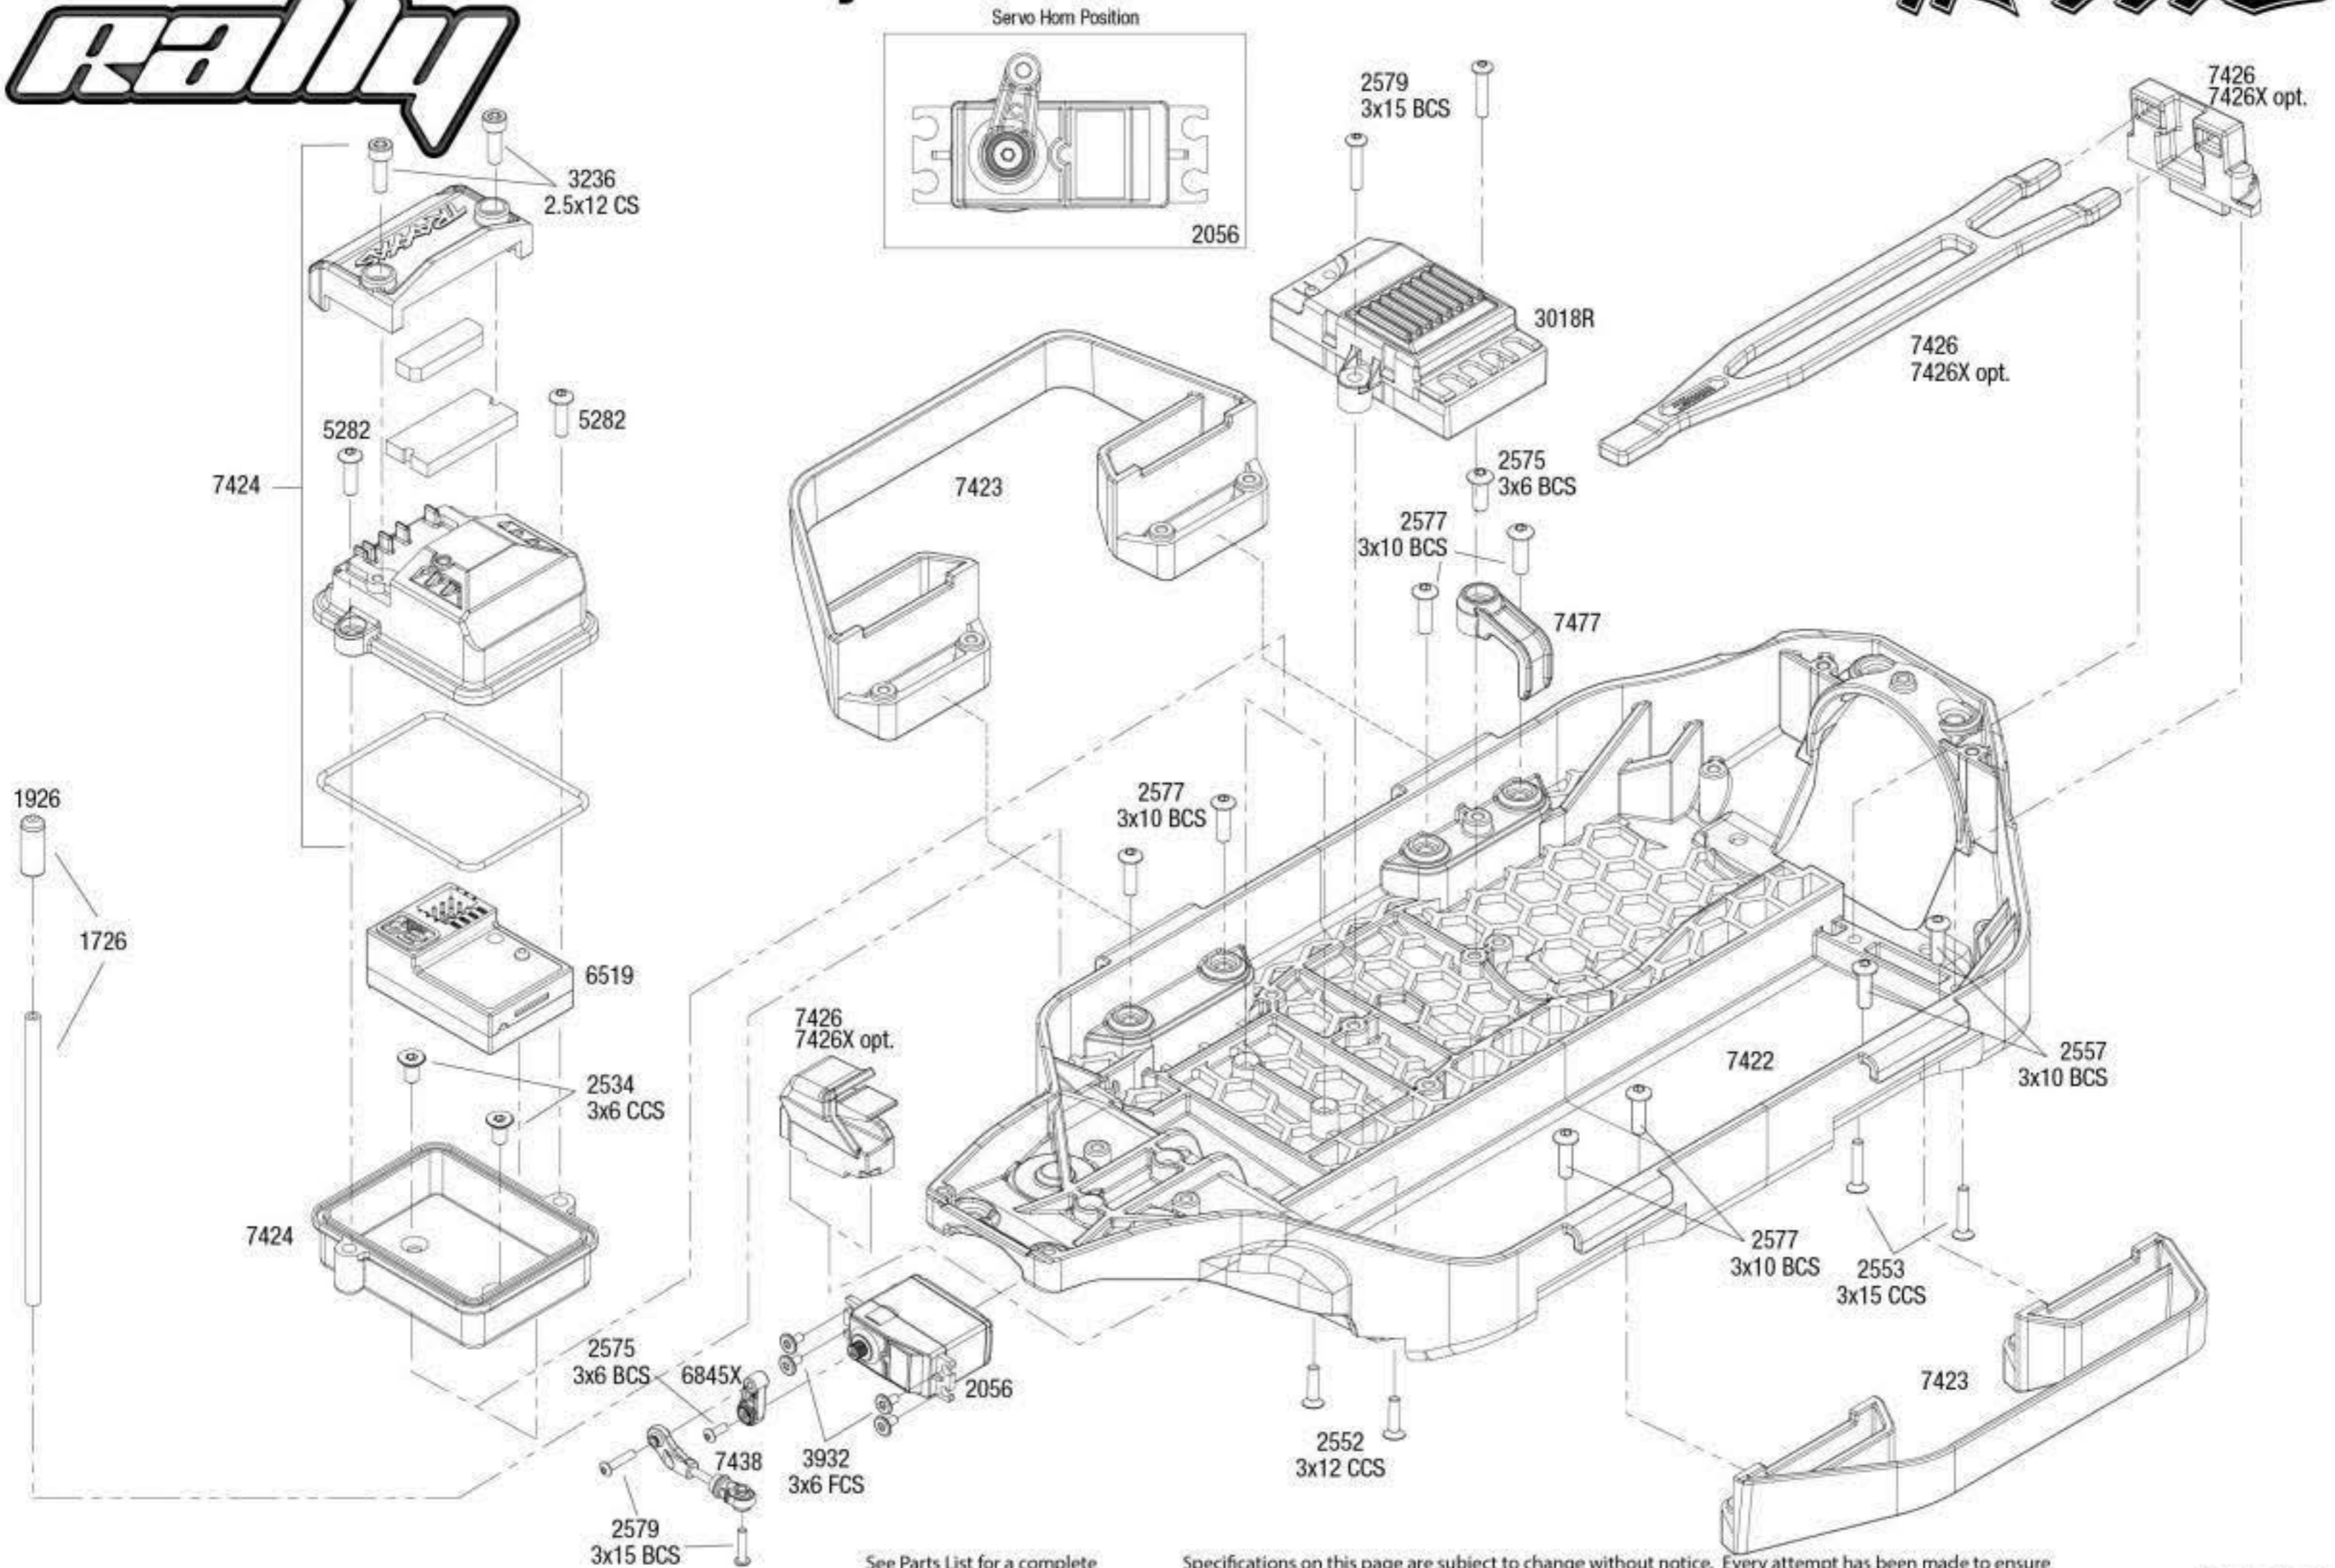

Fiesta ST Chassis Assembly

TRAXXAS

See Parts List for a complete listing of optional accessories.

Specifications on this page are subject to change without notice. Every attempt has been made to ensure the accuracy of this drawing; however, Traxxas cannot be held responsible for typographical or other errors.

REV 191126-R08