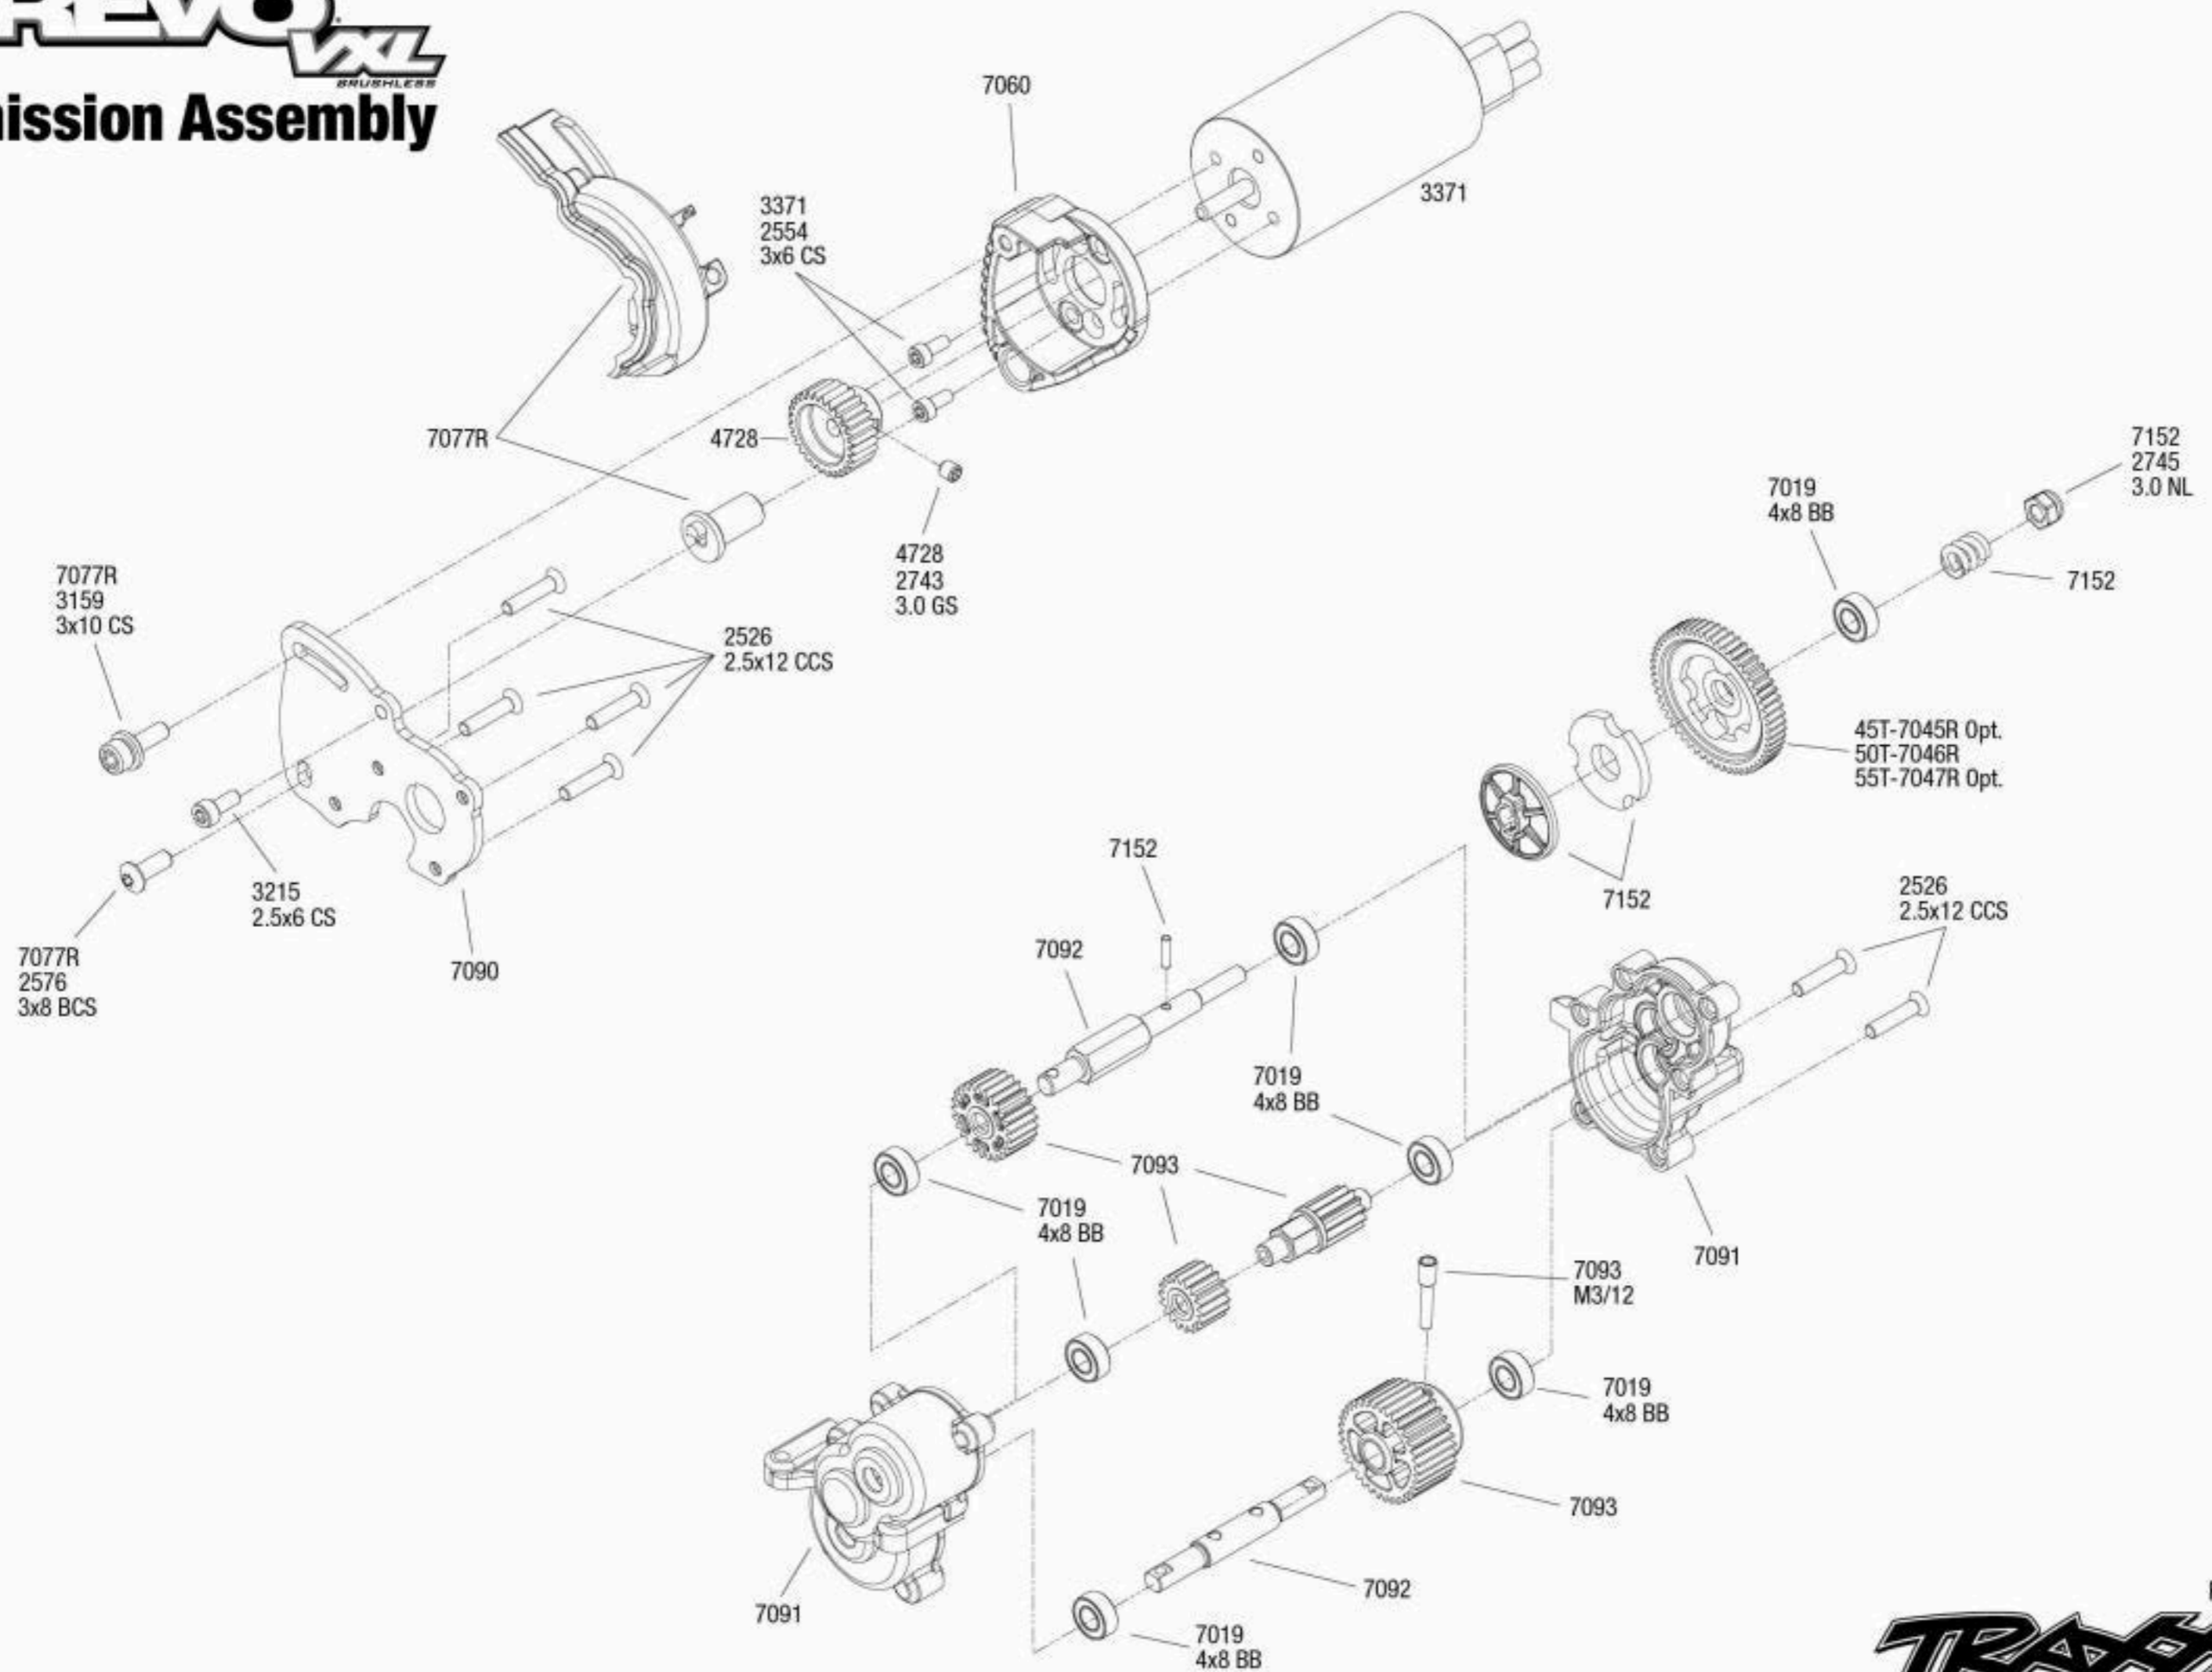

**1/16 EREVO XL**  
BRUSHLESS  
**Transmission Assembly**

See Parts List for a complete listing of optional accessories.

Specifications on this page are subject to change without notice. Every attempt has been made to ensure the accuracy of this drawing; however, Traxxas cannot be held responsible for typographical or other errors.