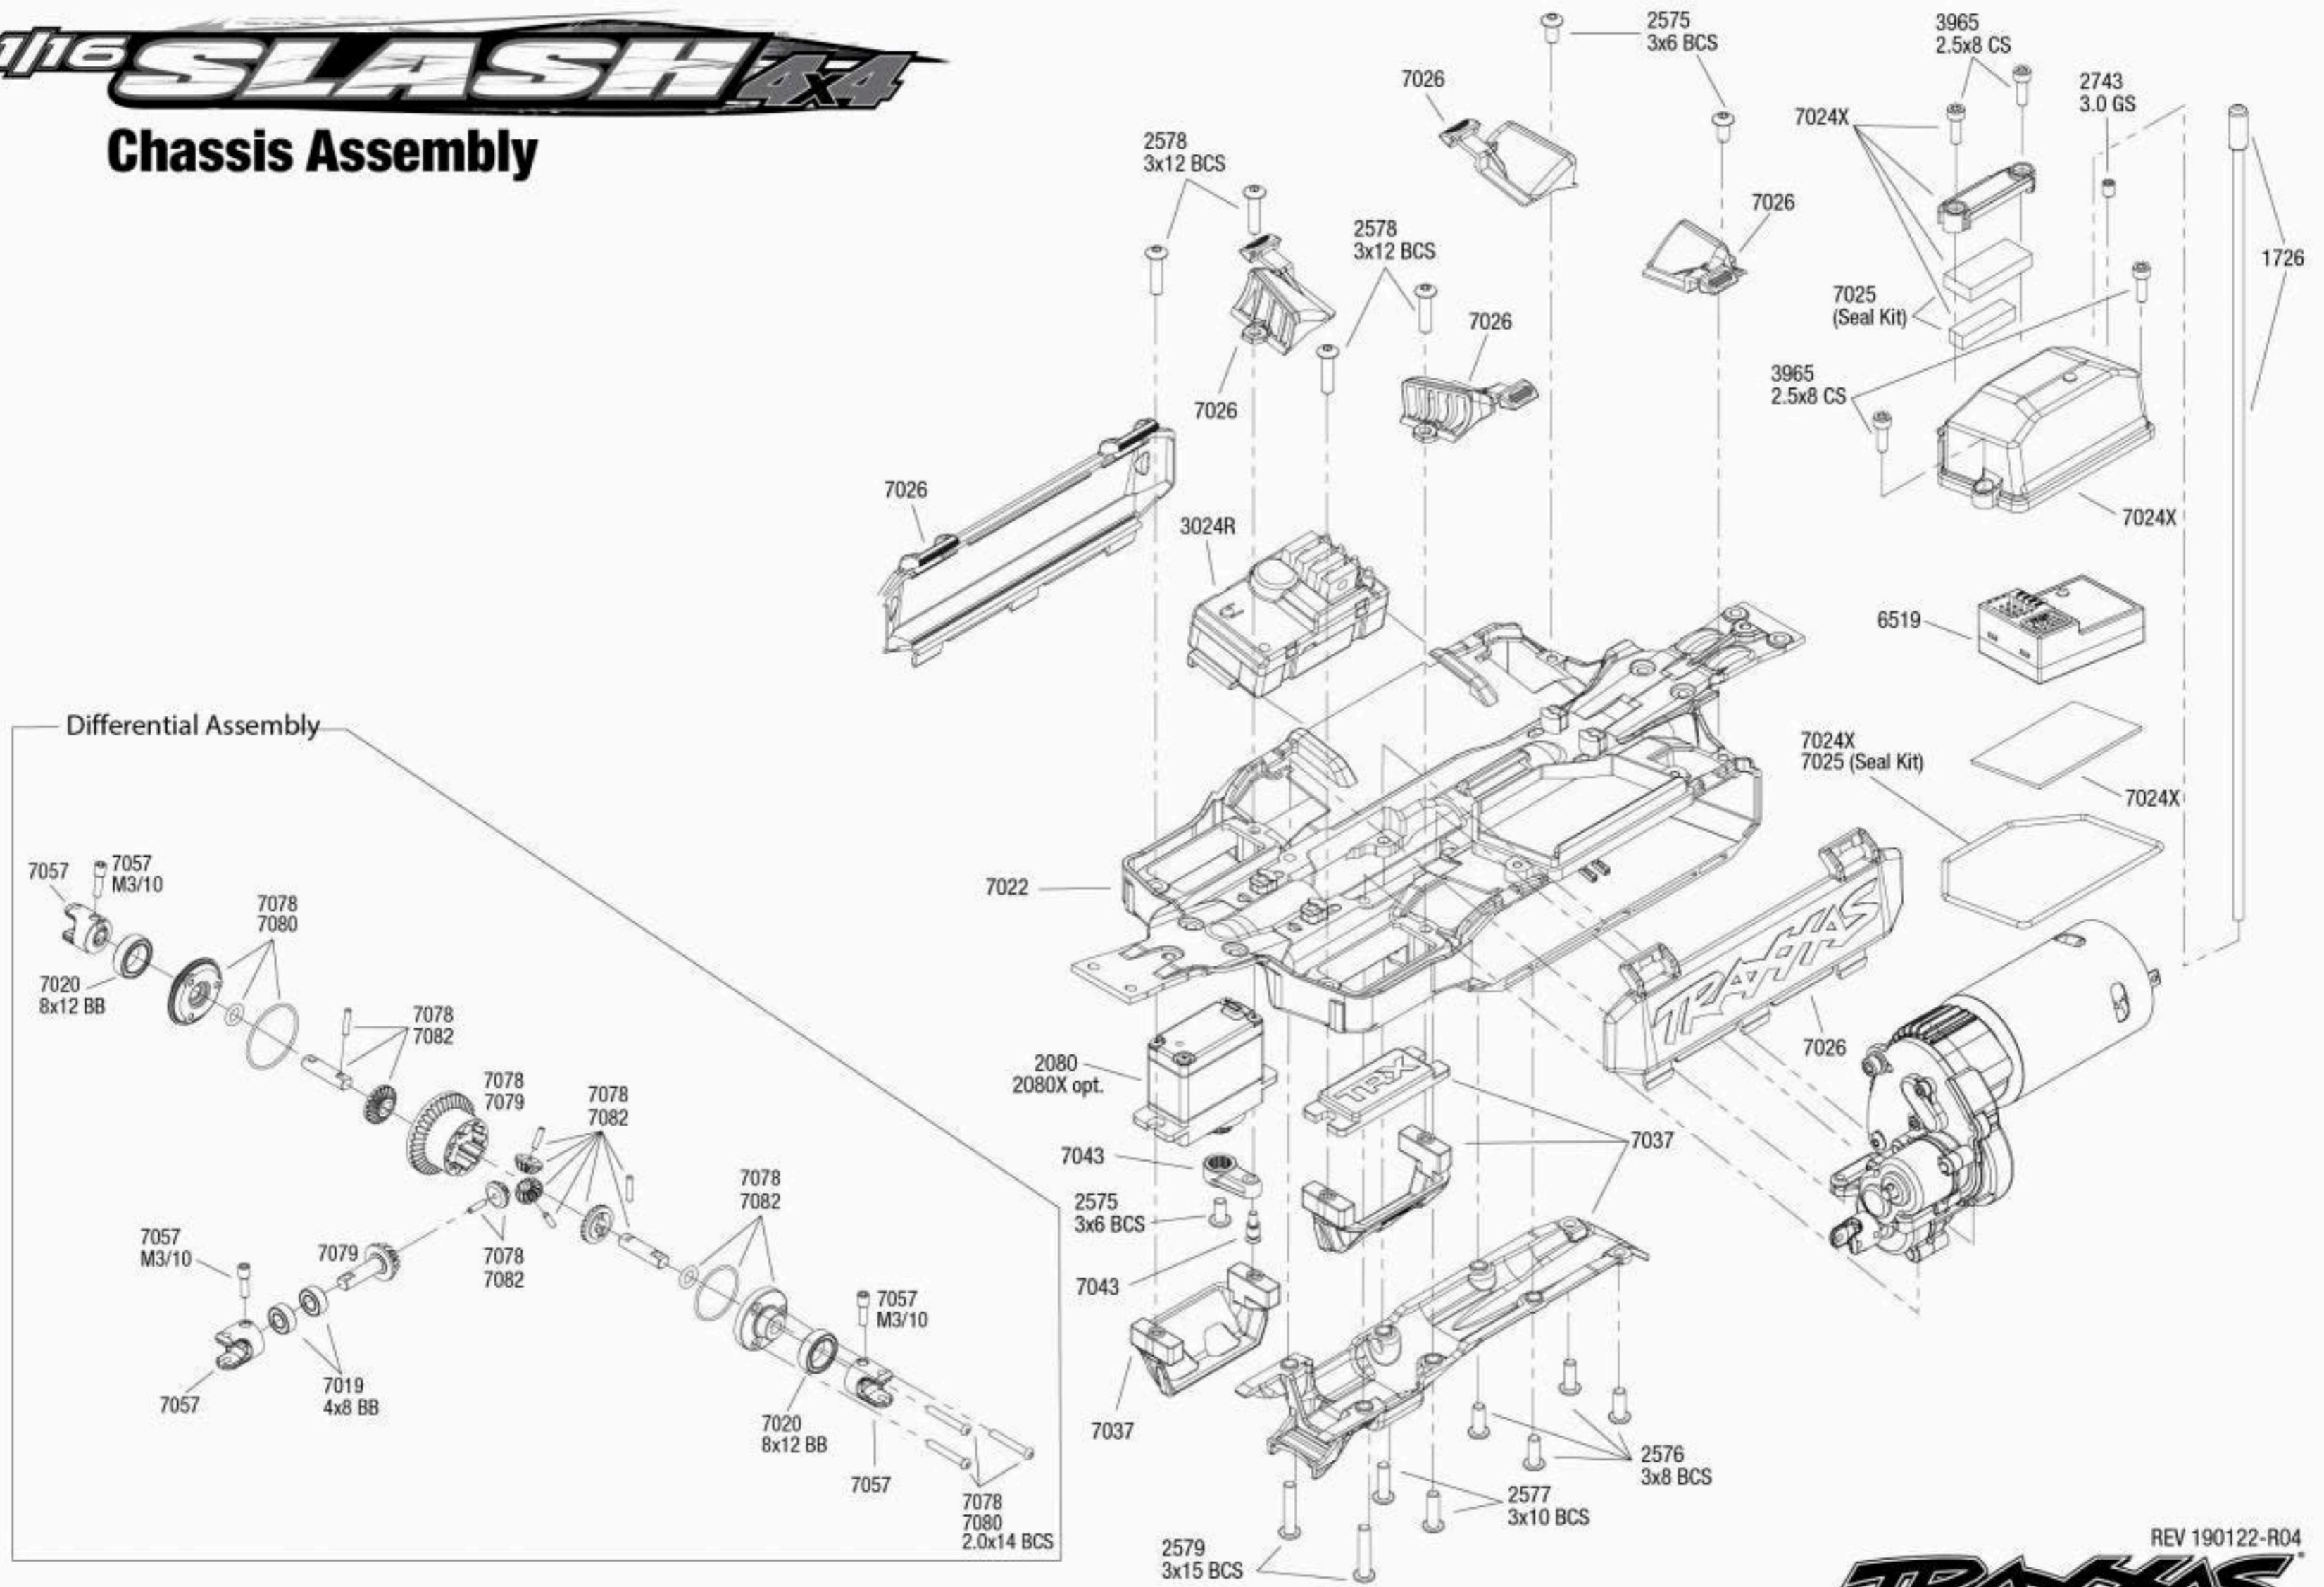

## Chassis Assembly

Specifications on this page are subject to change without notice. Every attempt has been made to ensure the accuracy of this drawing; however, Traxxas cannot be held responsible for typographical or other errors.

See Parts List for a complete listing of optional accessories.

REV 190122-R04