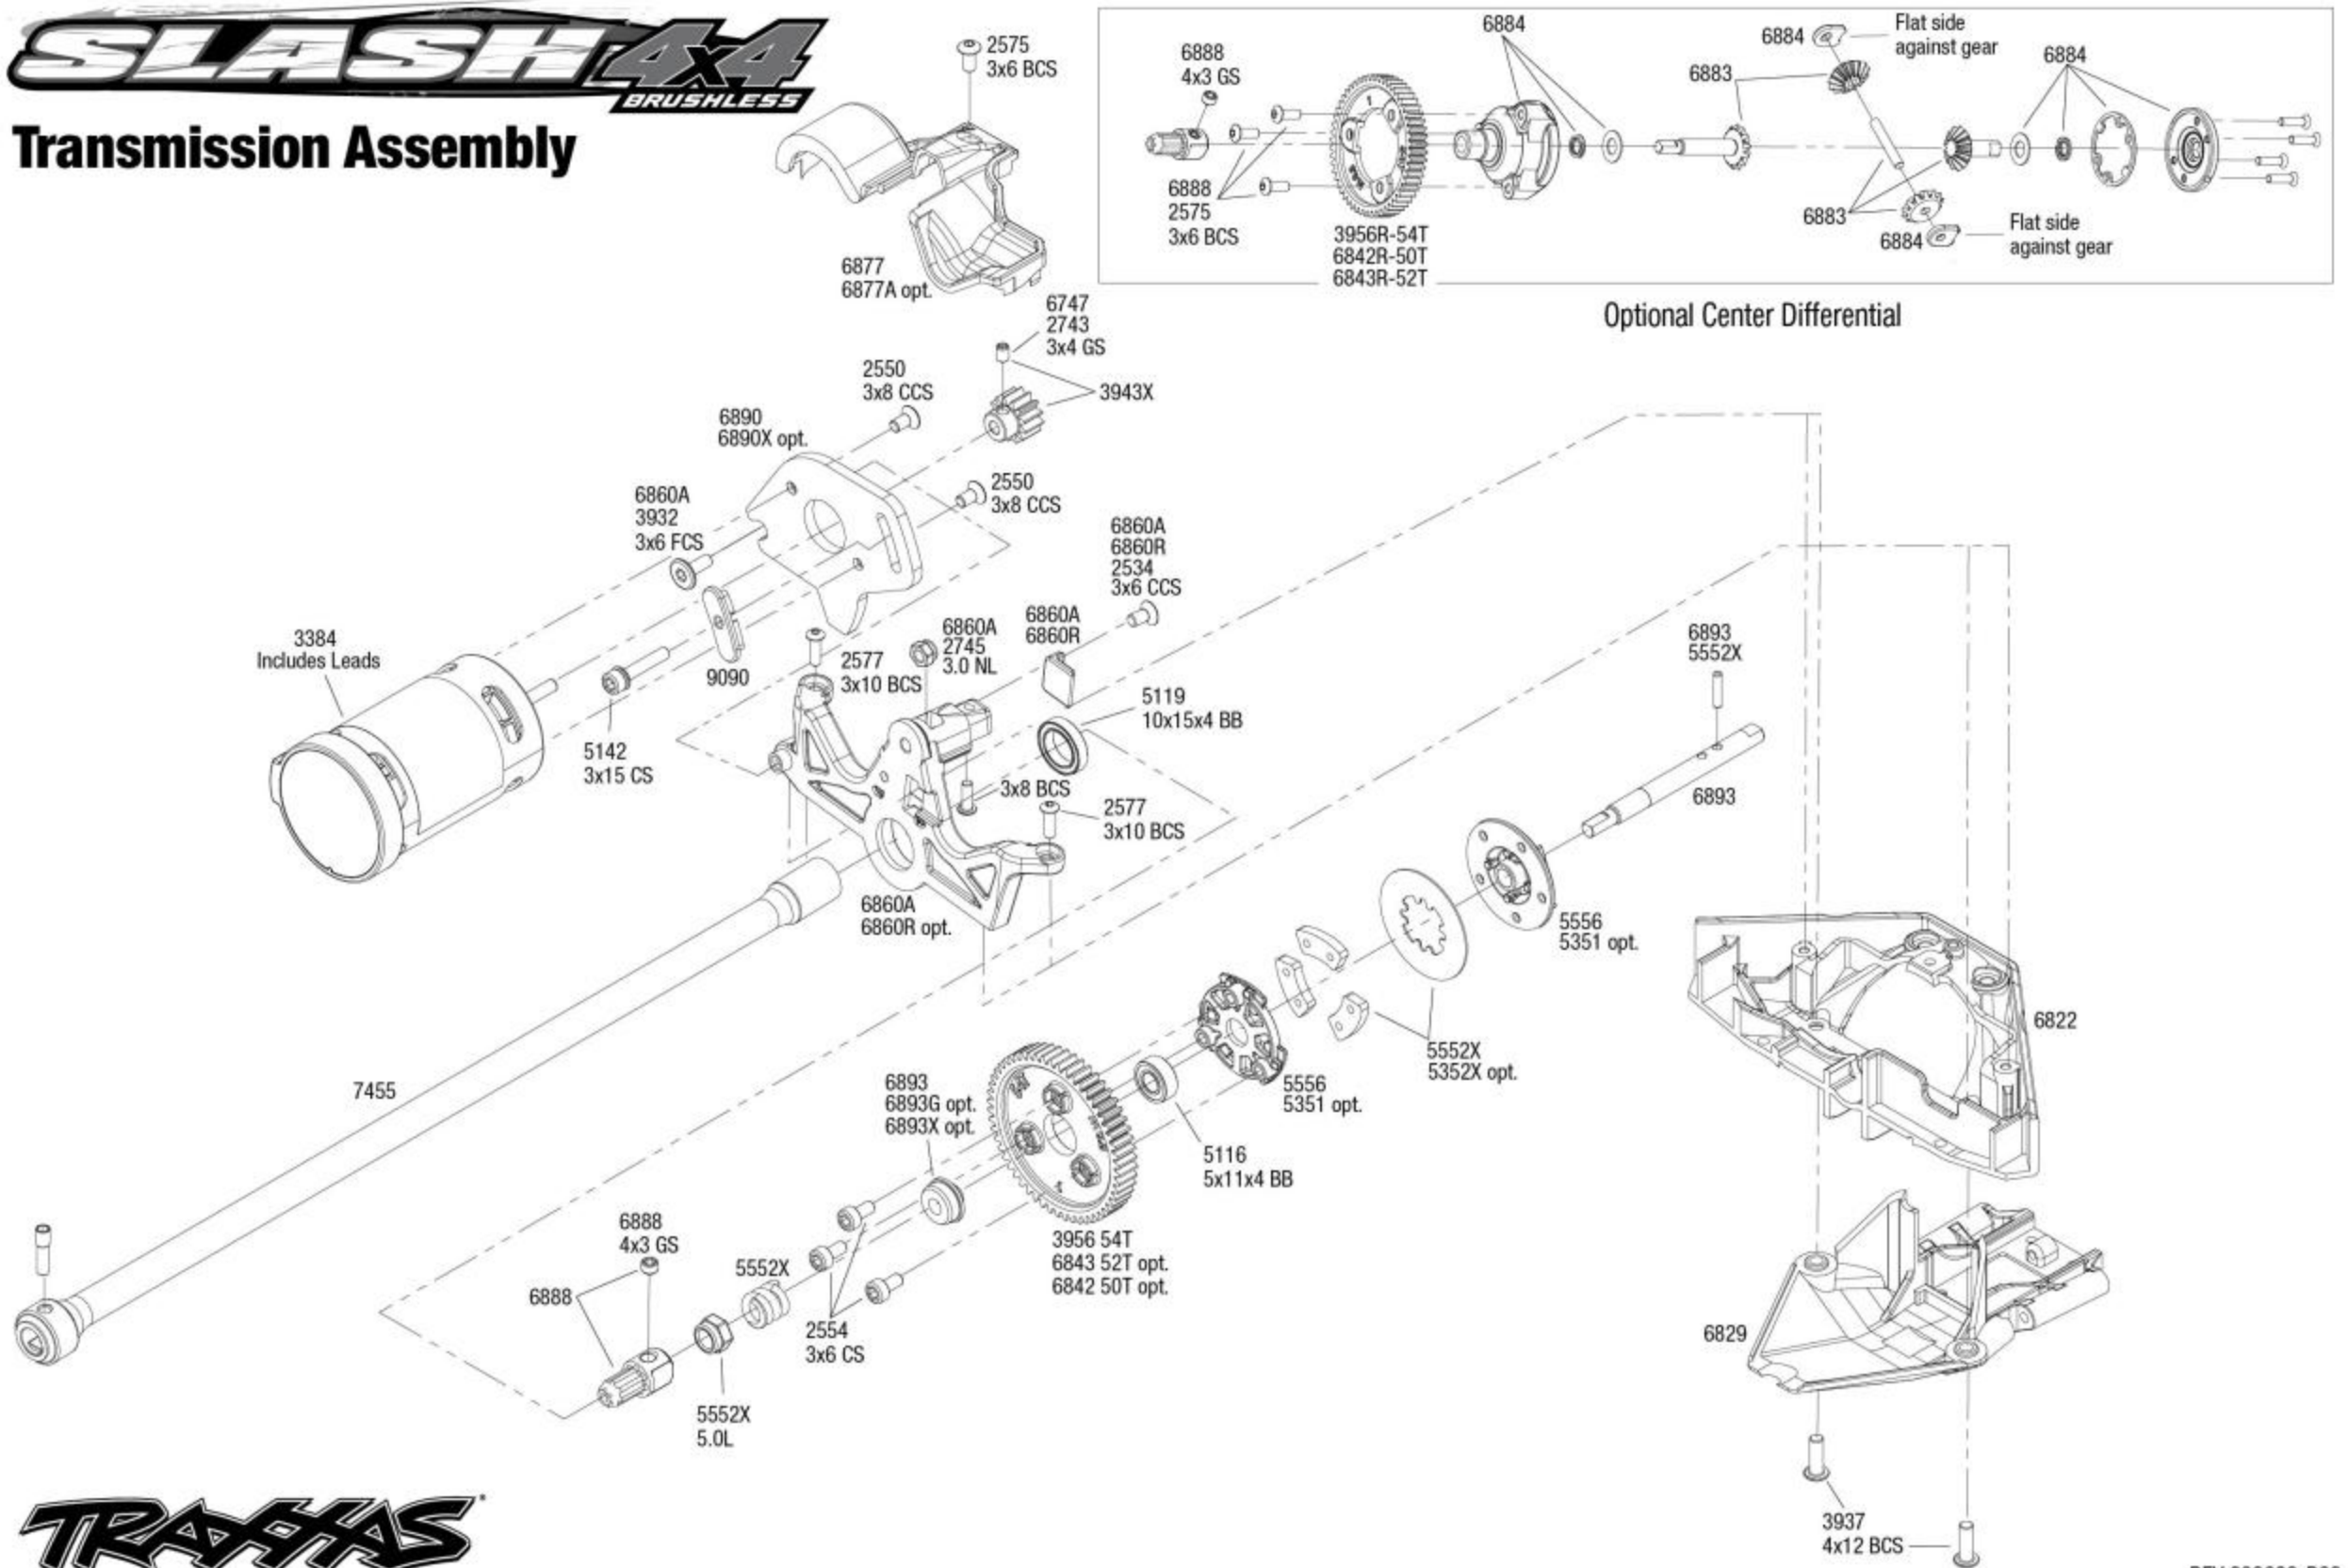

SLASH 4x4 BRUSHLESS

Transmission Assembly

See Parts List for a complete listing of optional accessories.

Specifications on this page are subject to change without notice. Every attempt has been made to ensure the accuracy of this drawing; however, Traxxas cannot be held responsible for typographical or other errors.

REV 230620-R00