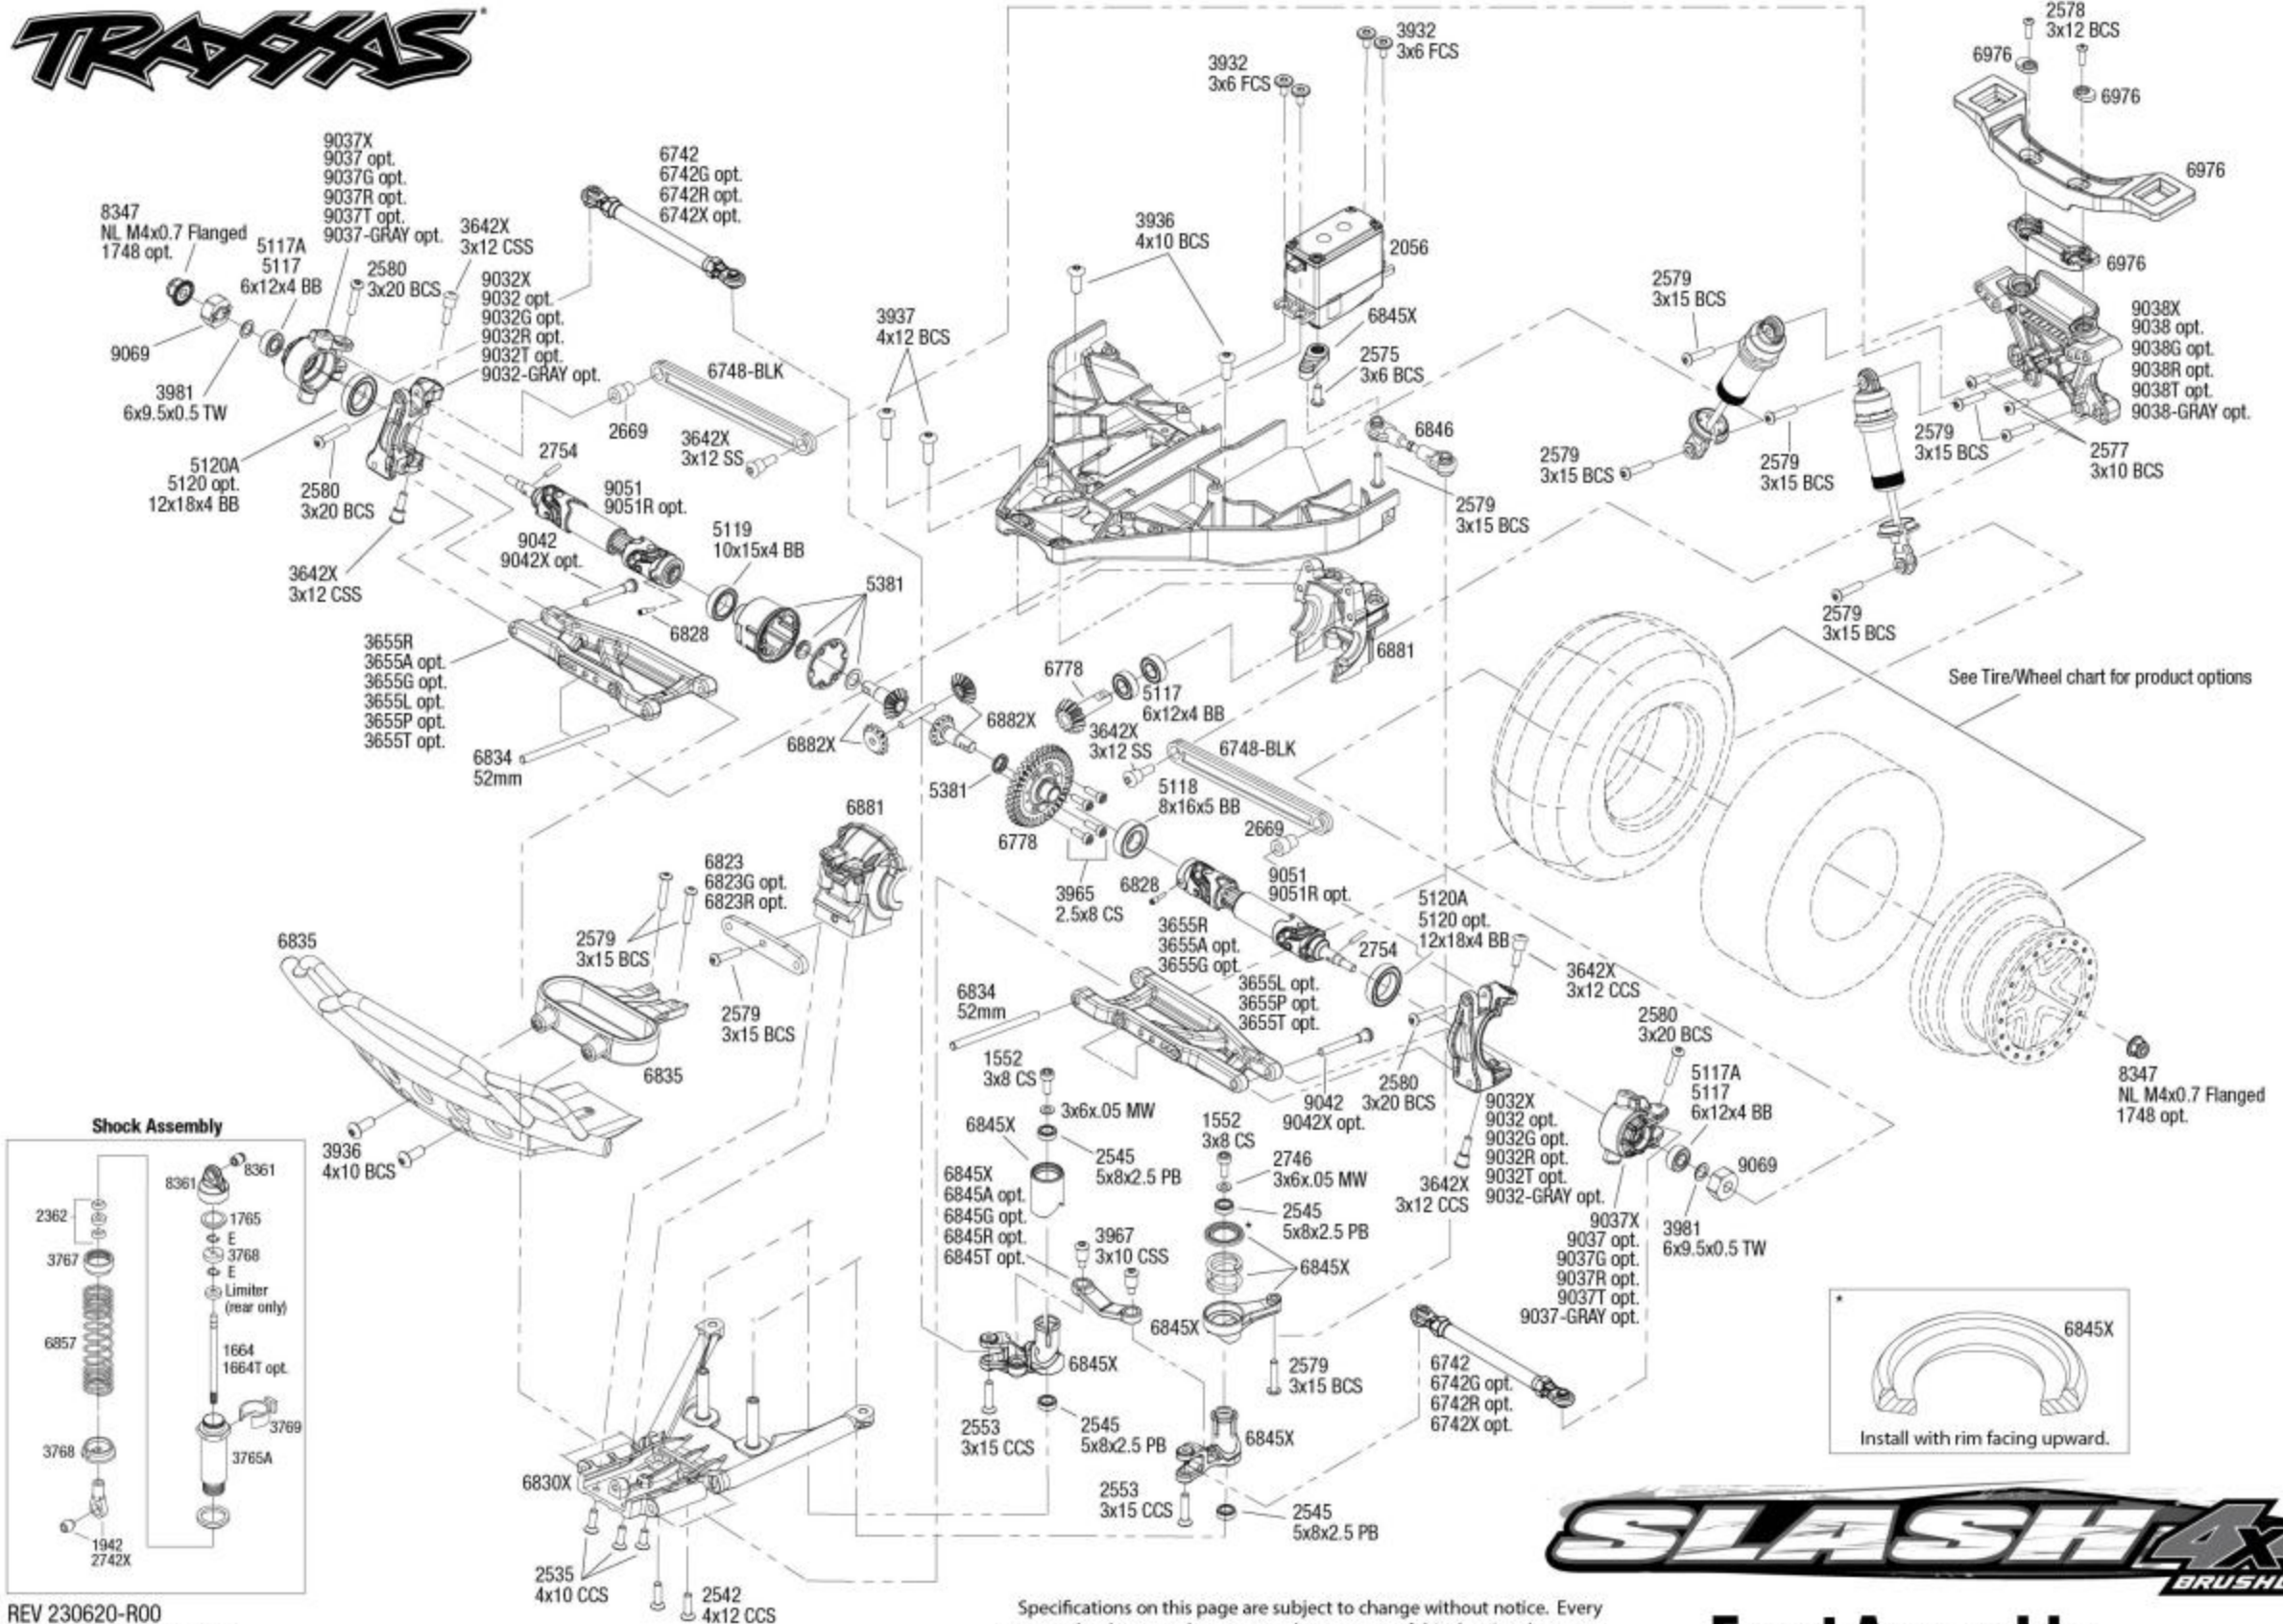

TRAXXAS

Shock Assembly

REV 230620-R00
See Parts List for a complete listing of optional accessories.

Specifications on this page are subject to change without notice. Every attempt has been made to ensure the accuracy of this drawing; however, Traxxas cannot be held responsible for typographical or other errors.

SLASH 4x4 BRUSHLESS

Front Assembly