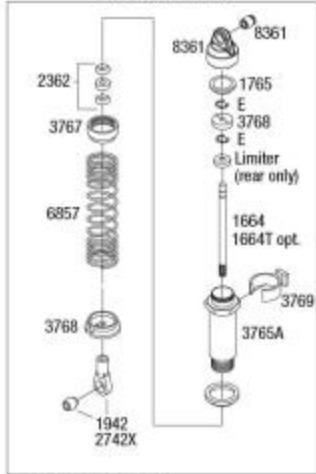

TRAXXAS

Shock Assembly

REV 230620-R00
See Parts List for a complete listing of optional accessories.

Specifications on this page are subject to change without notice. Every attempt has been made to ensure the accuracy of this drawing; however, Traxxas cannot be held responsible for typographical or other errors.

SLASH 4x4 BRUSHLESS

Front Assembly