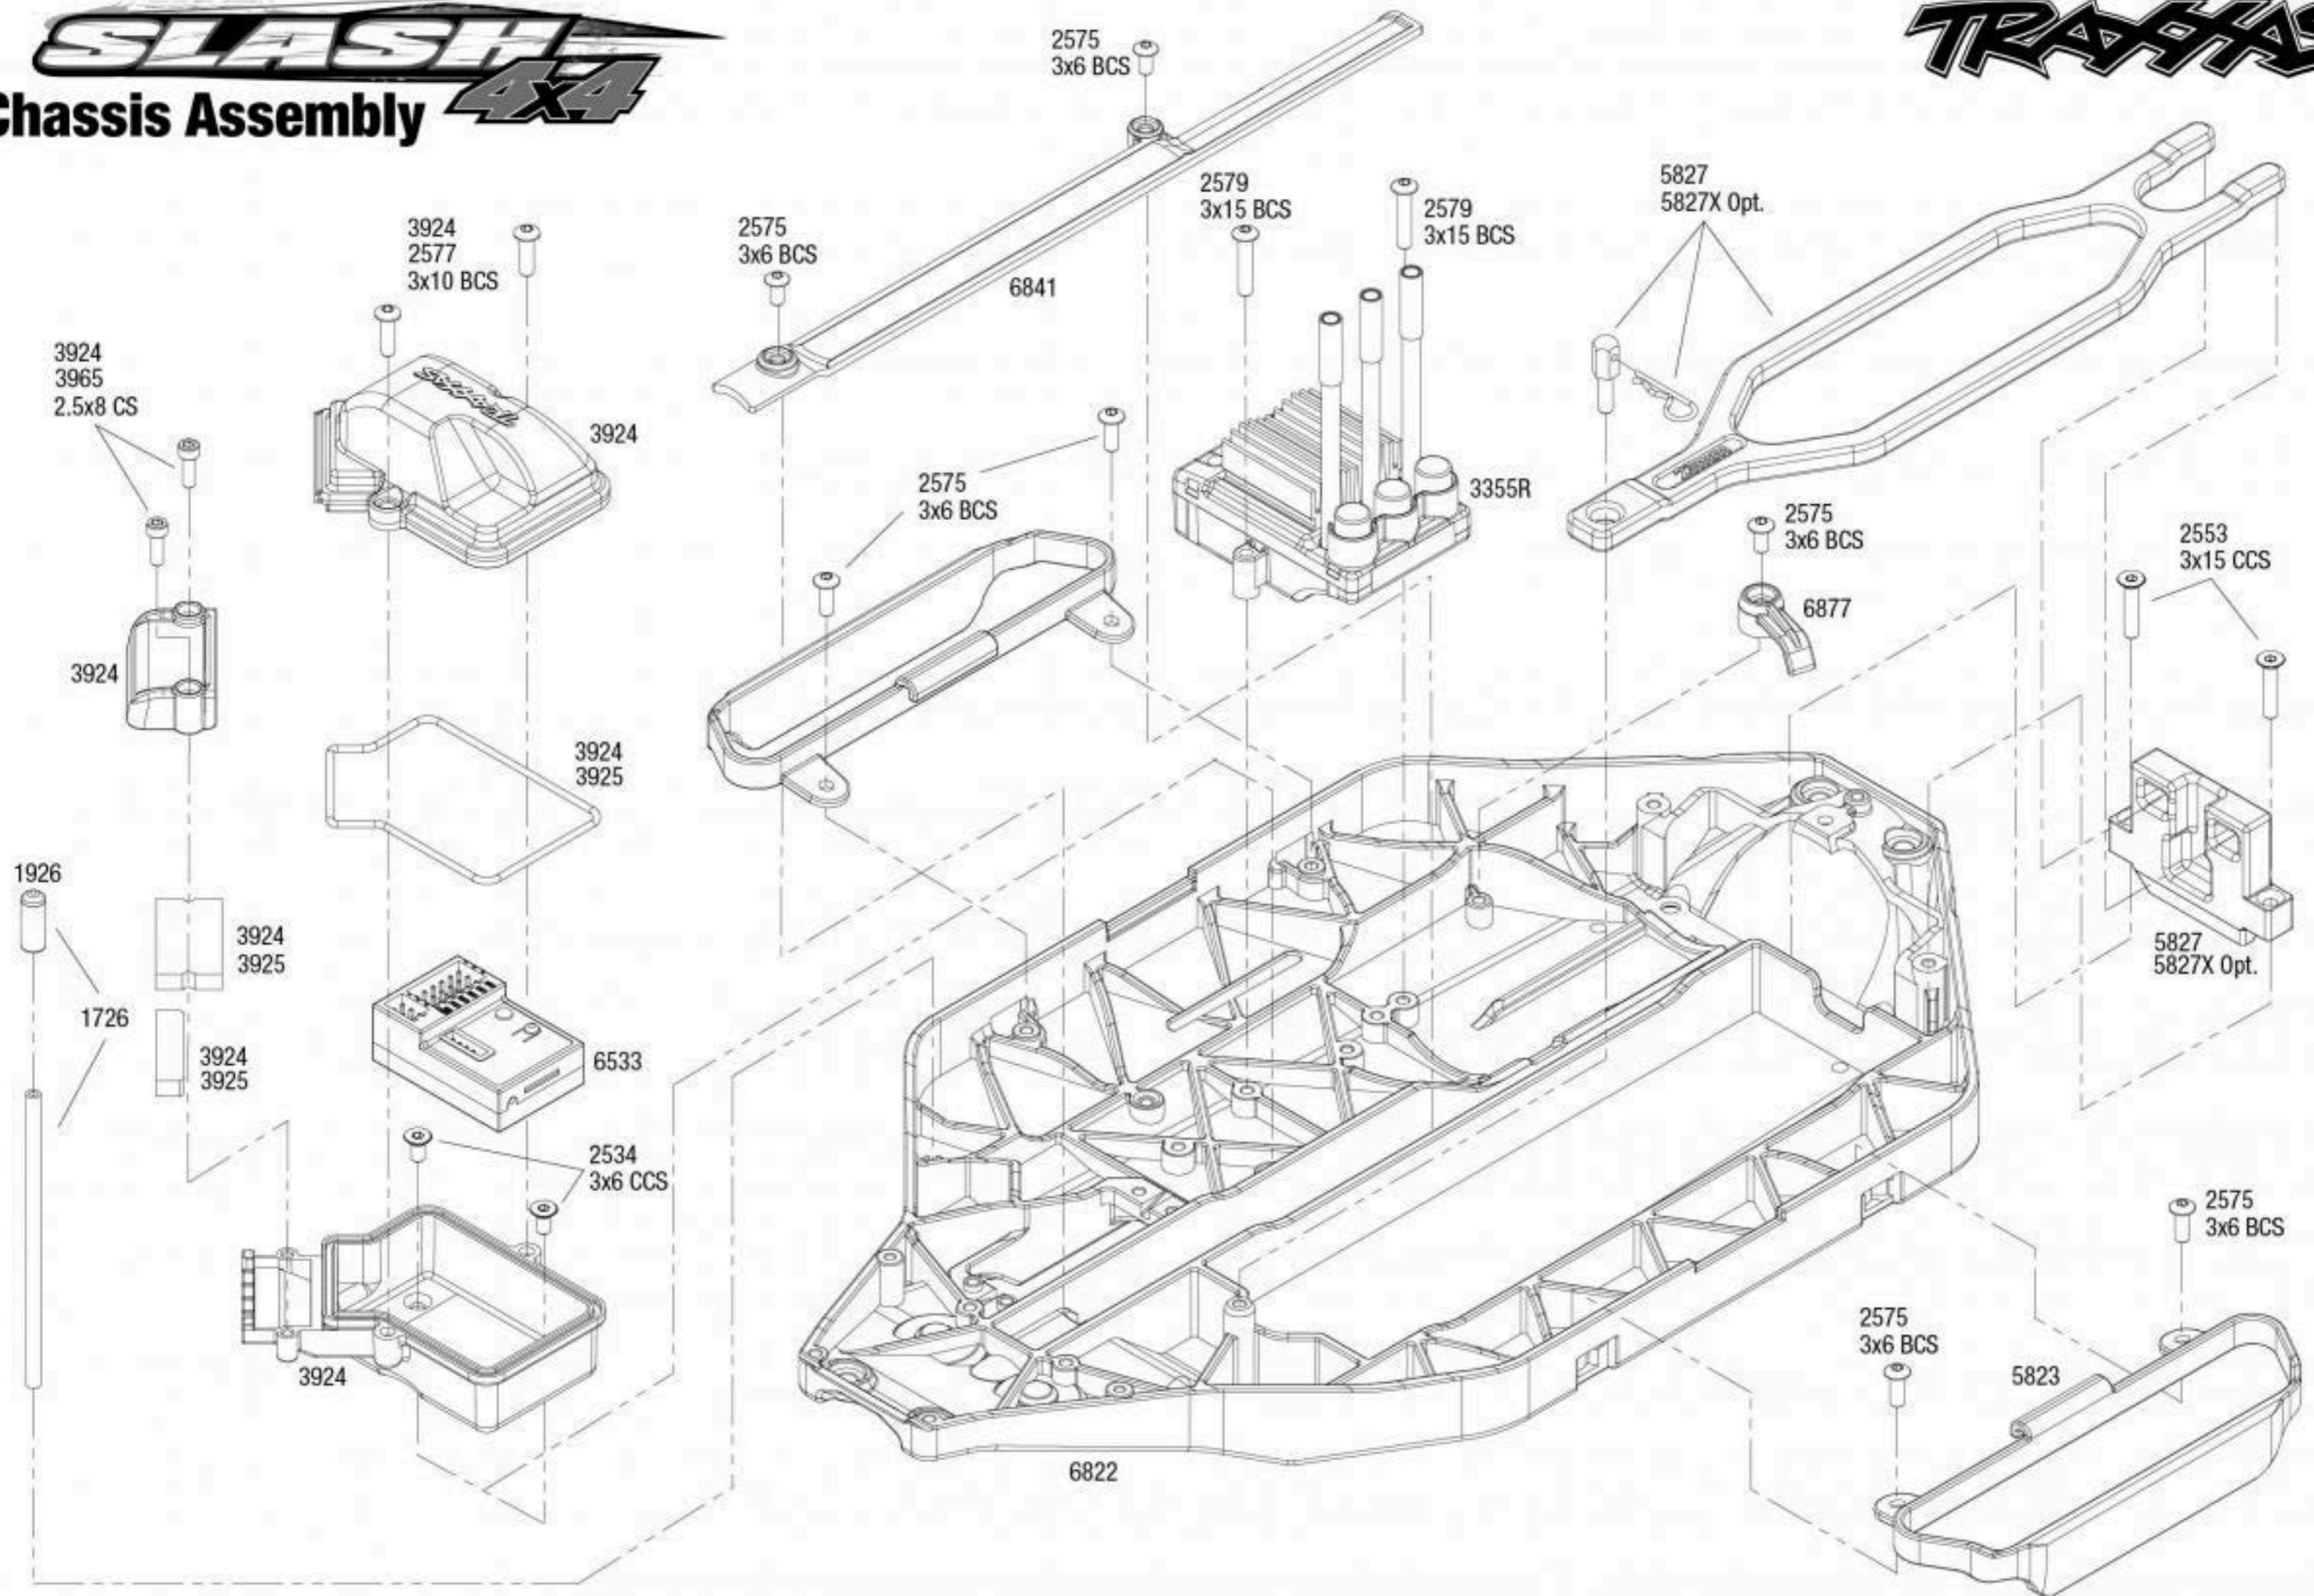

SLASH 4x4

Chassis Assembly

TRAXXAS

Specifications on this page are subject to change without notice. Every attempt has been made to ensure the accuracy of this drawing, however Traxxas cannot be held responsible for typographical or other errors.

See Parts List for a complete listing of optional accessories.

REV 200310-R07