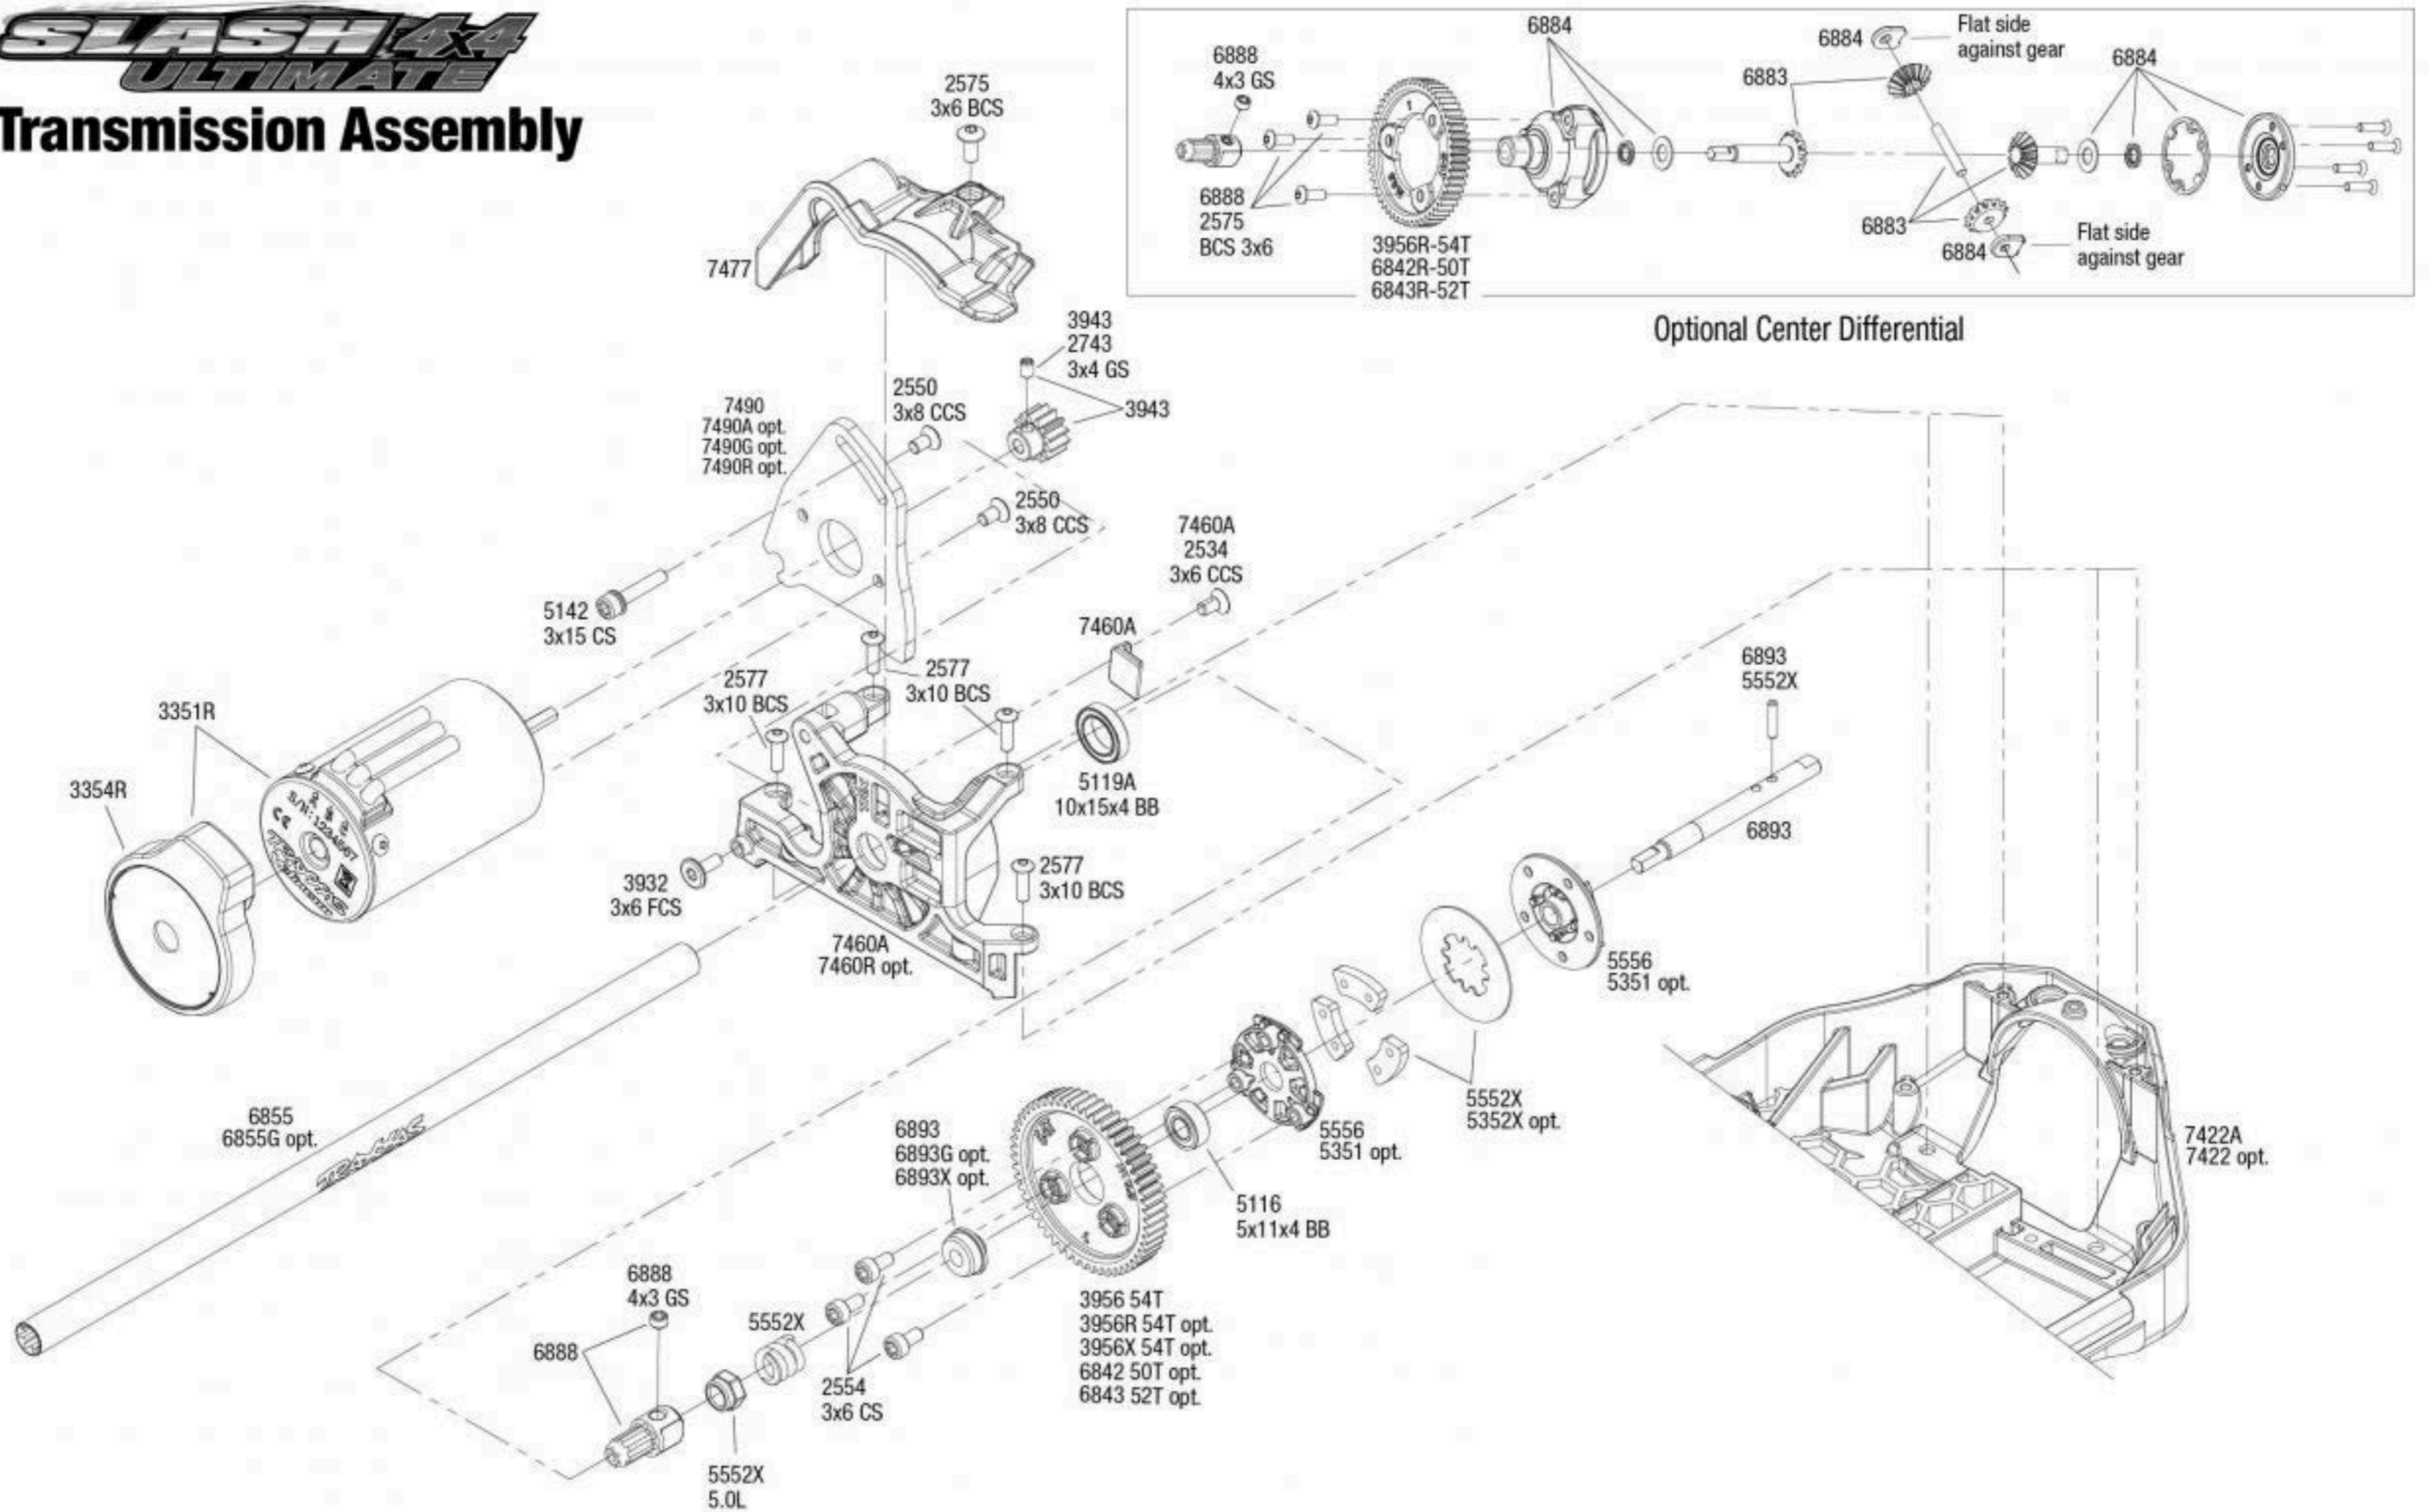

SLASH 4x4 ULTIMATE

Transmission Assembly

TRAXXAS

See Parts List for a complete listing of optional accessories.

REV 200310-R07
Specifications on this page are subject to change without notice. Every attempt has been made to ensure the accuracy of this drawing; however, Traxxas cannot be held responsible for typographical or other errors.