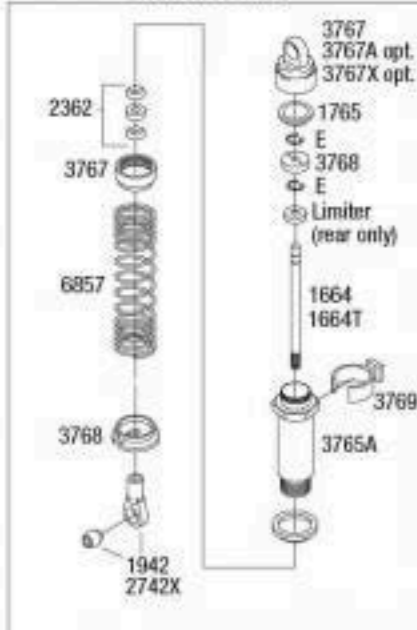

**Shock Assembly**

See Tire/Wheel chart for product options

REV 200310-R08  
See Parts List for a complete listing of optional accessories.

Specifications on this page are subject to change without notice. Every attempt has been made to ensure the accuracy of this drawing; however, Traxxas cannot be held responsible for typographical or other errors.