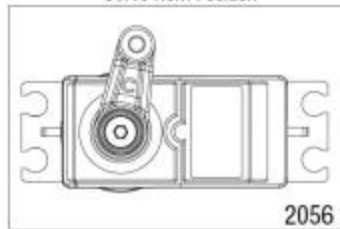

Chassis Assembly

Servo Horn Position

2056

Specifications on this page are subject to change without notice. Every attempt has been made to ensure the accuracy of this drawing; however, Traxxas cannot be held responsible for typographical or other errors.