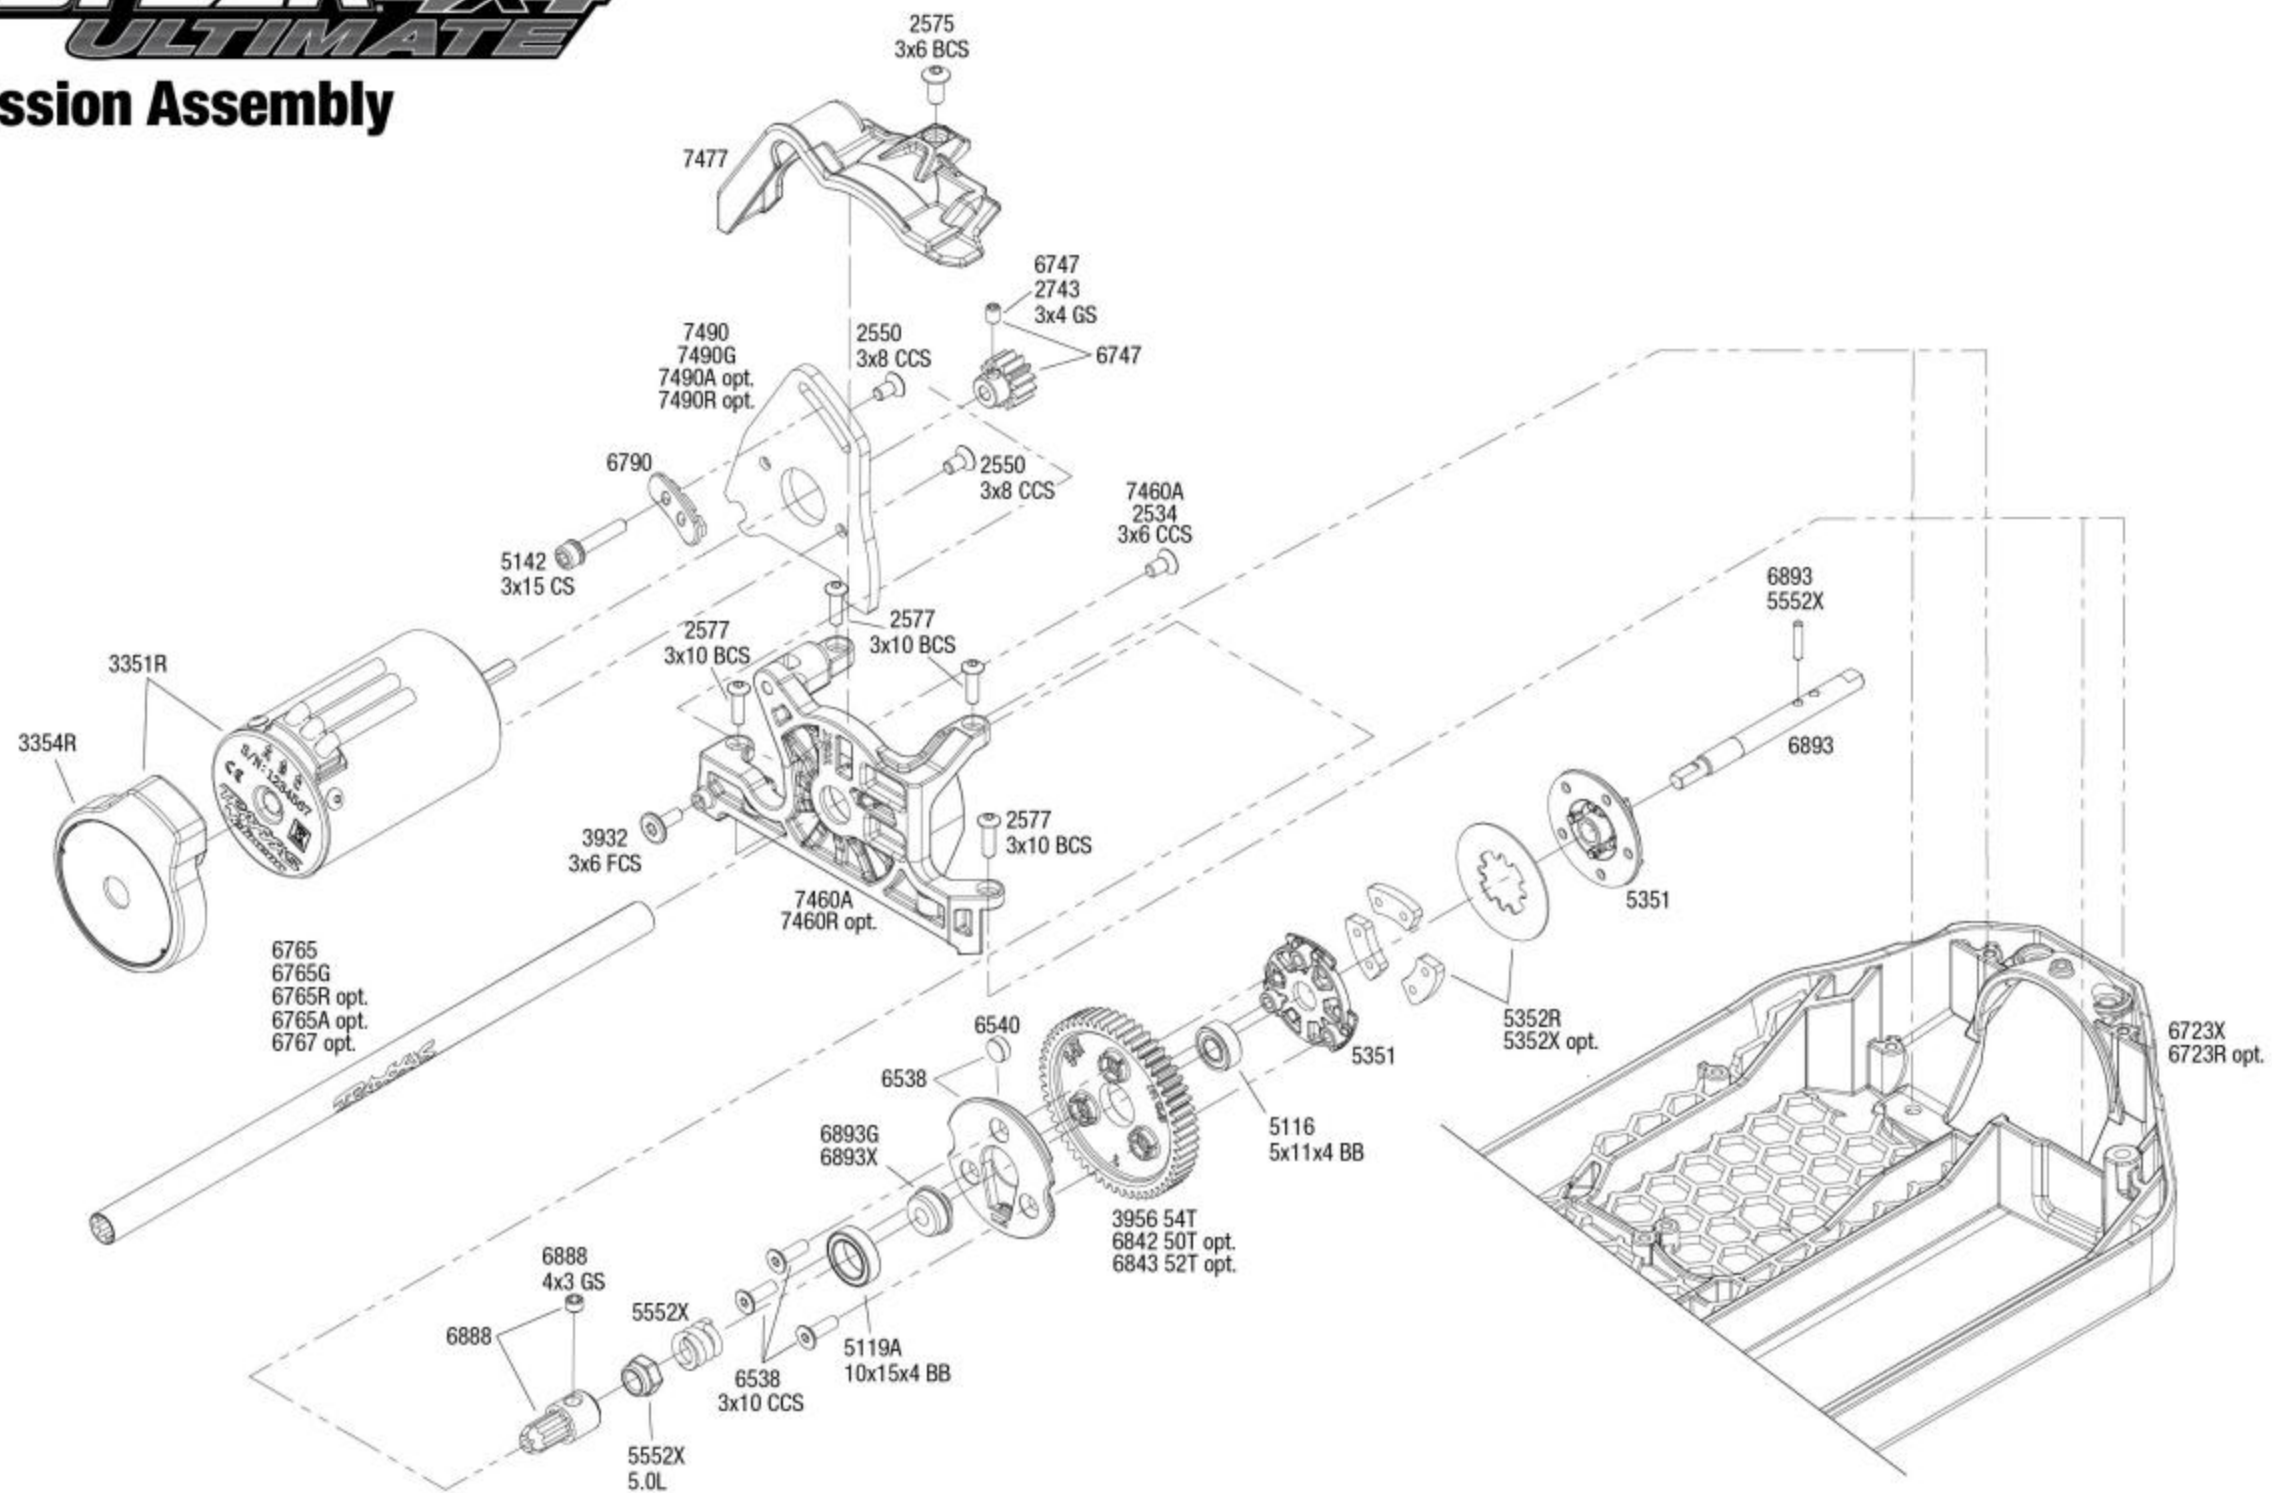

# RUSTLER 4x4 ULTIMATE

## Transmission Assembly

See Parts List for a complete listing of optional accessories.

REV 230809-R02  
Specifications on this page are subject to change without notice. Every attempt has been made to ensure the accuracy of this drawing; however, Traxxas cannot be held responsible for typographical or other errors.