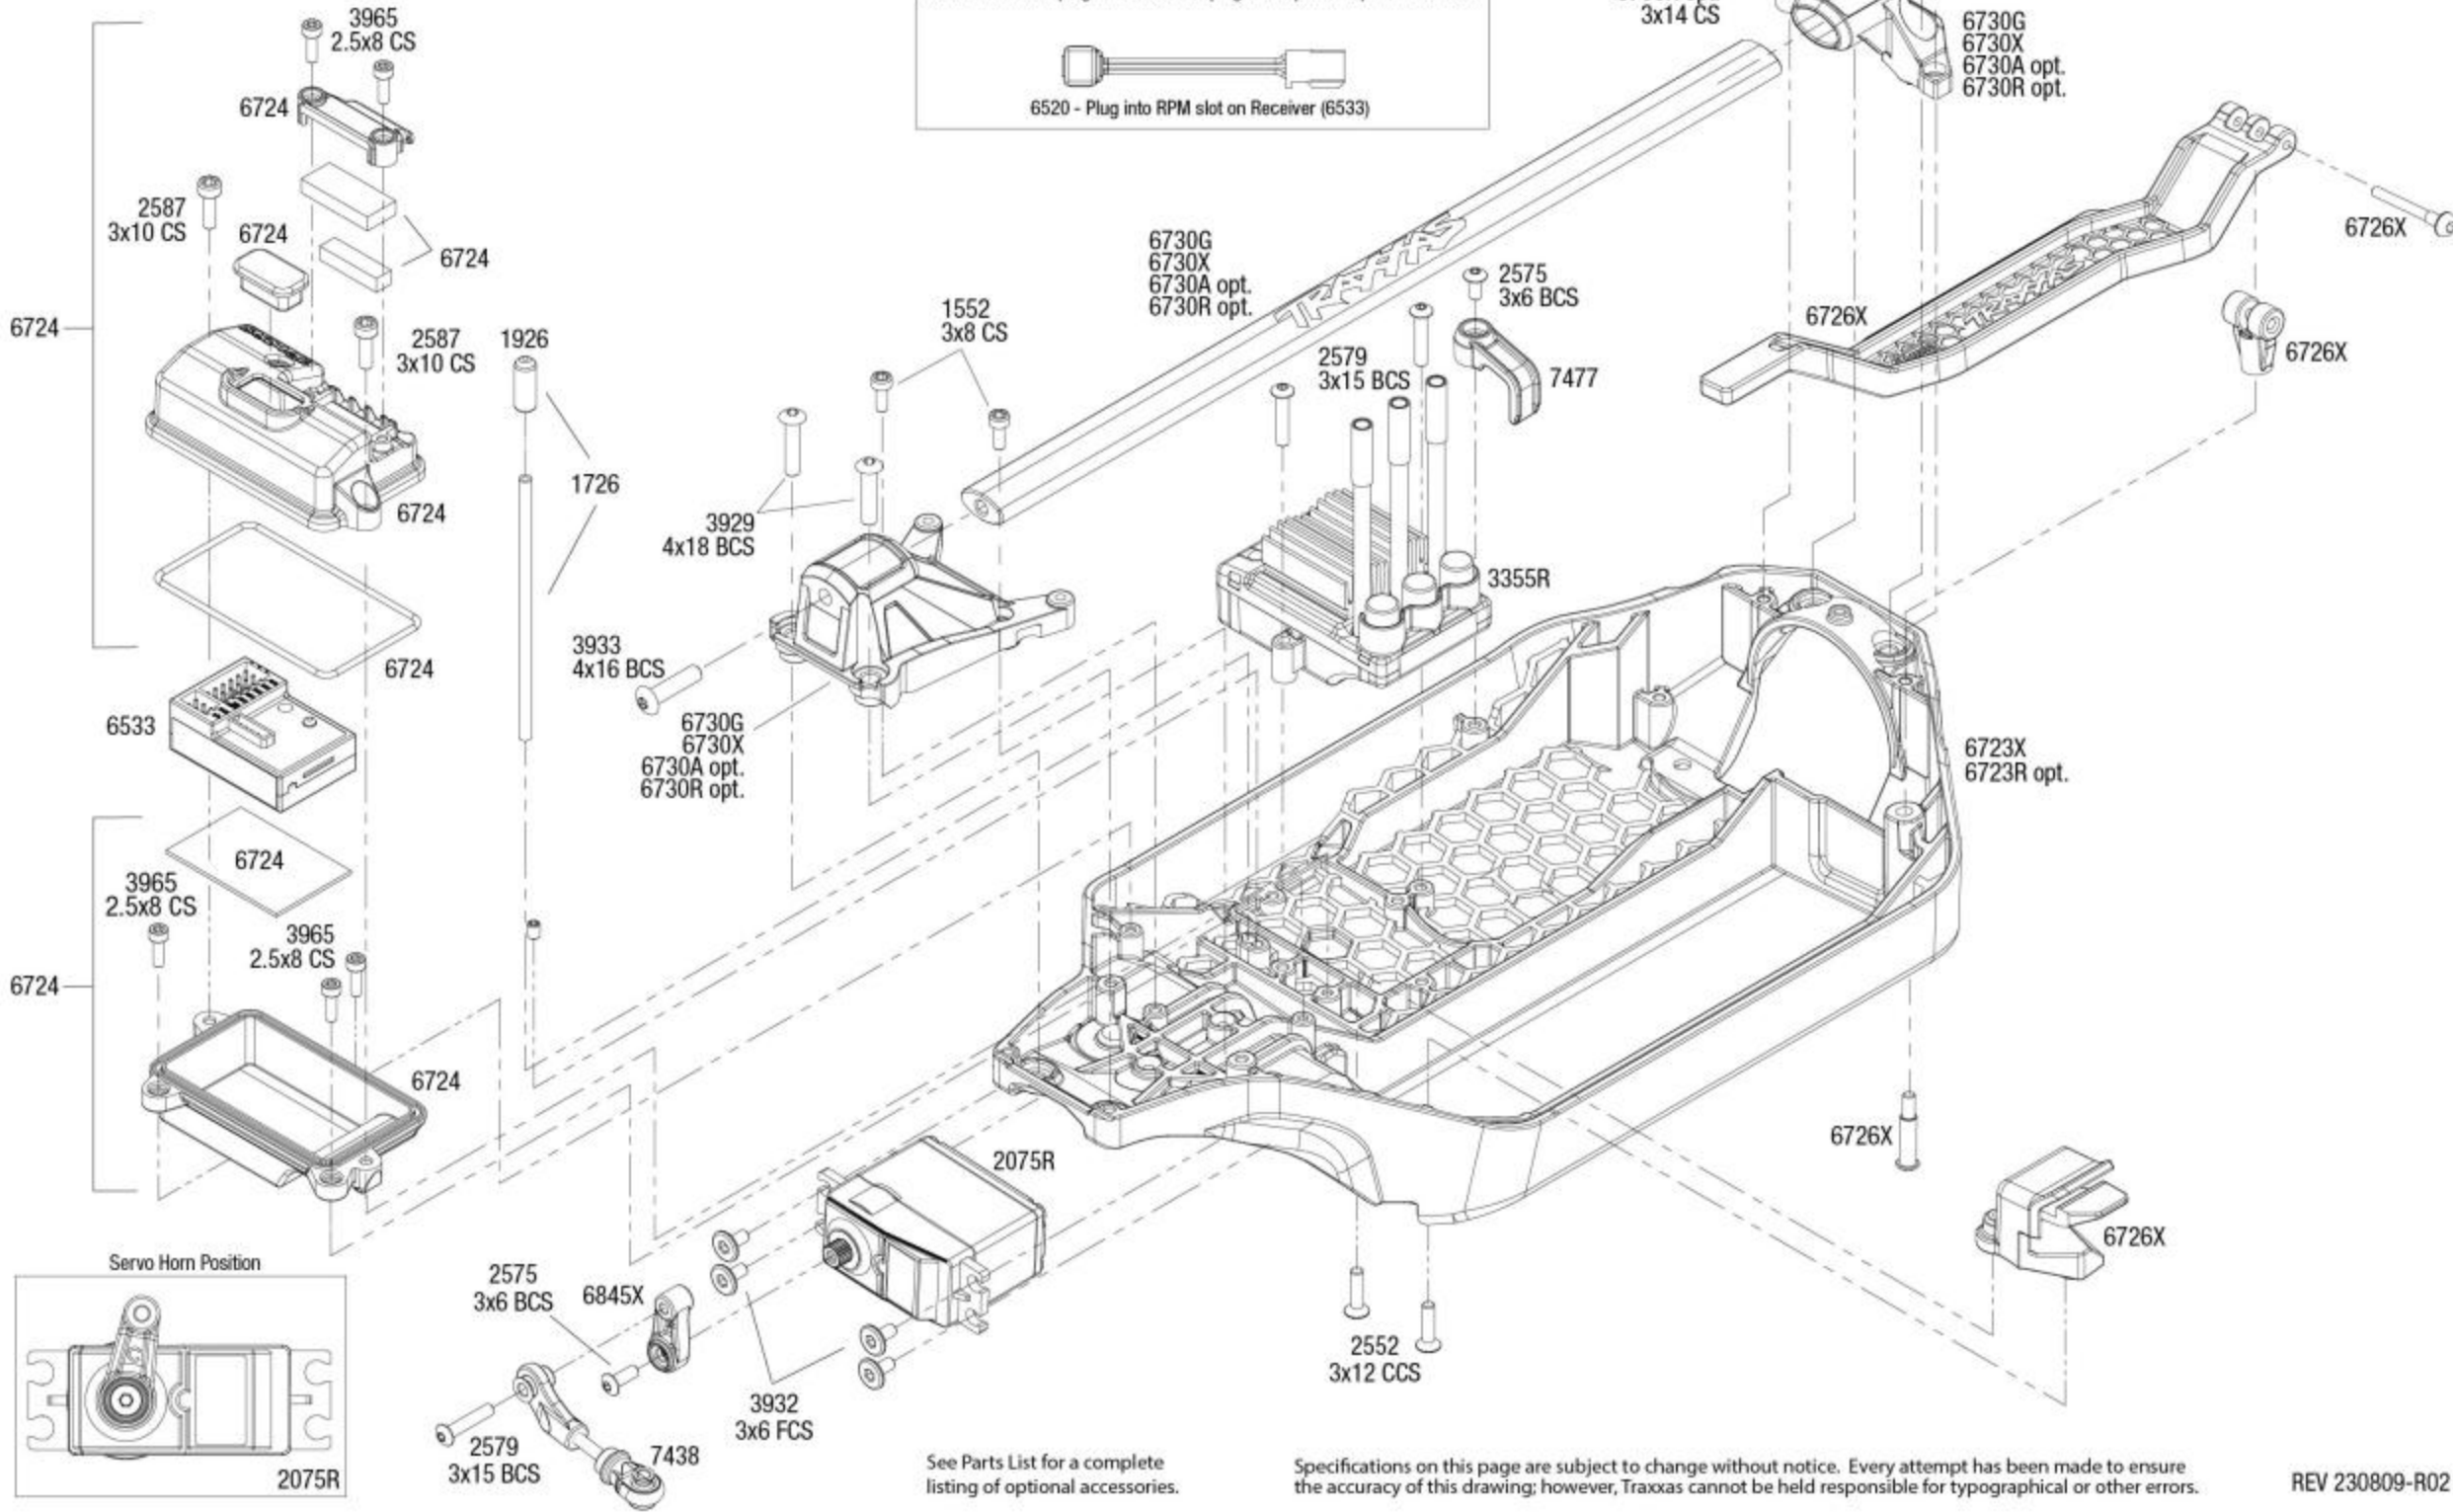

RUSTLER 4x4 ULTIMATE

Chassis Assembly

Telemetry Sensors

6521 - Plug grey plug into V/T slot on receiver (6533).
Note that the red plug will be used to plug in the power tap from the ESC.

6520 - Plug into RPM slot on Receiver (6533)

See Parts List for a complete listing of optional accessories.

Specifications on this page are subject to change without notice. Every attempt has been made to ensure the accuracy of this drawing; however, Traxxas cannot be held responsible for typographical or other errors.