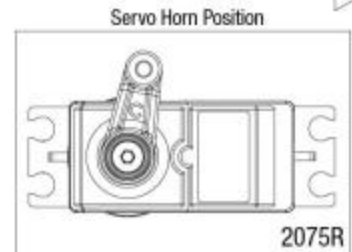

RUSTLER 4x4 ULTIMATE

Chassis Assembly

Telemetry Sensors

6521 - Plug grey plug into V/T slot on receiver (6533).
Note that the red plug will be used to plug in the power tap from the ESC.

6520 - Plug into RPM slot on Receiver (6533)