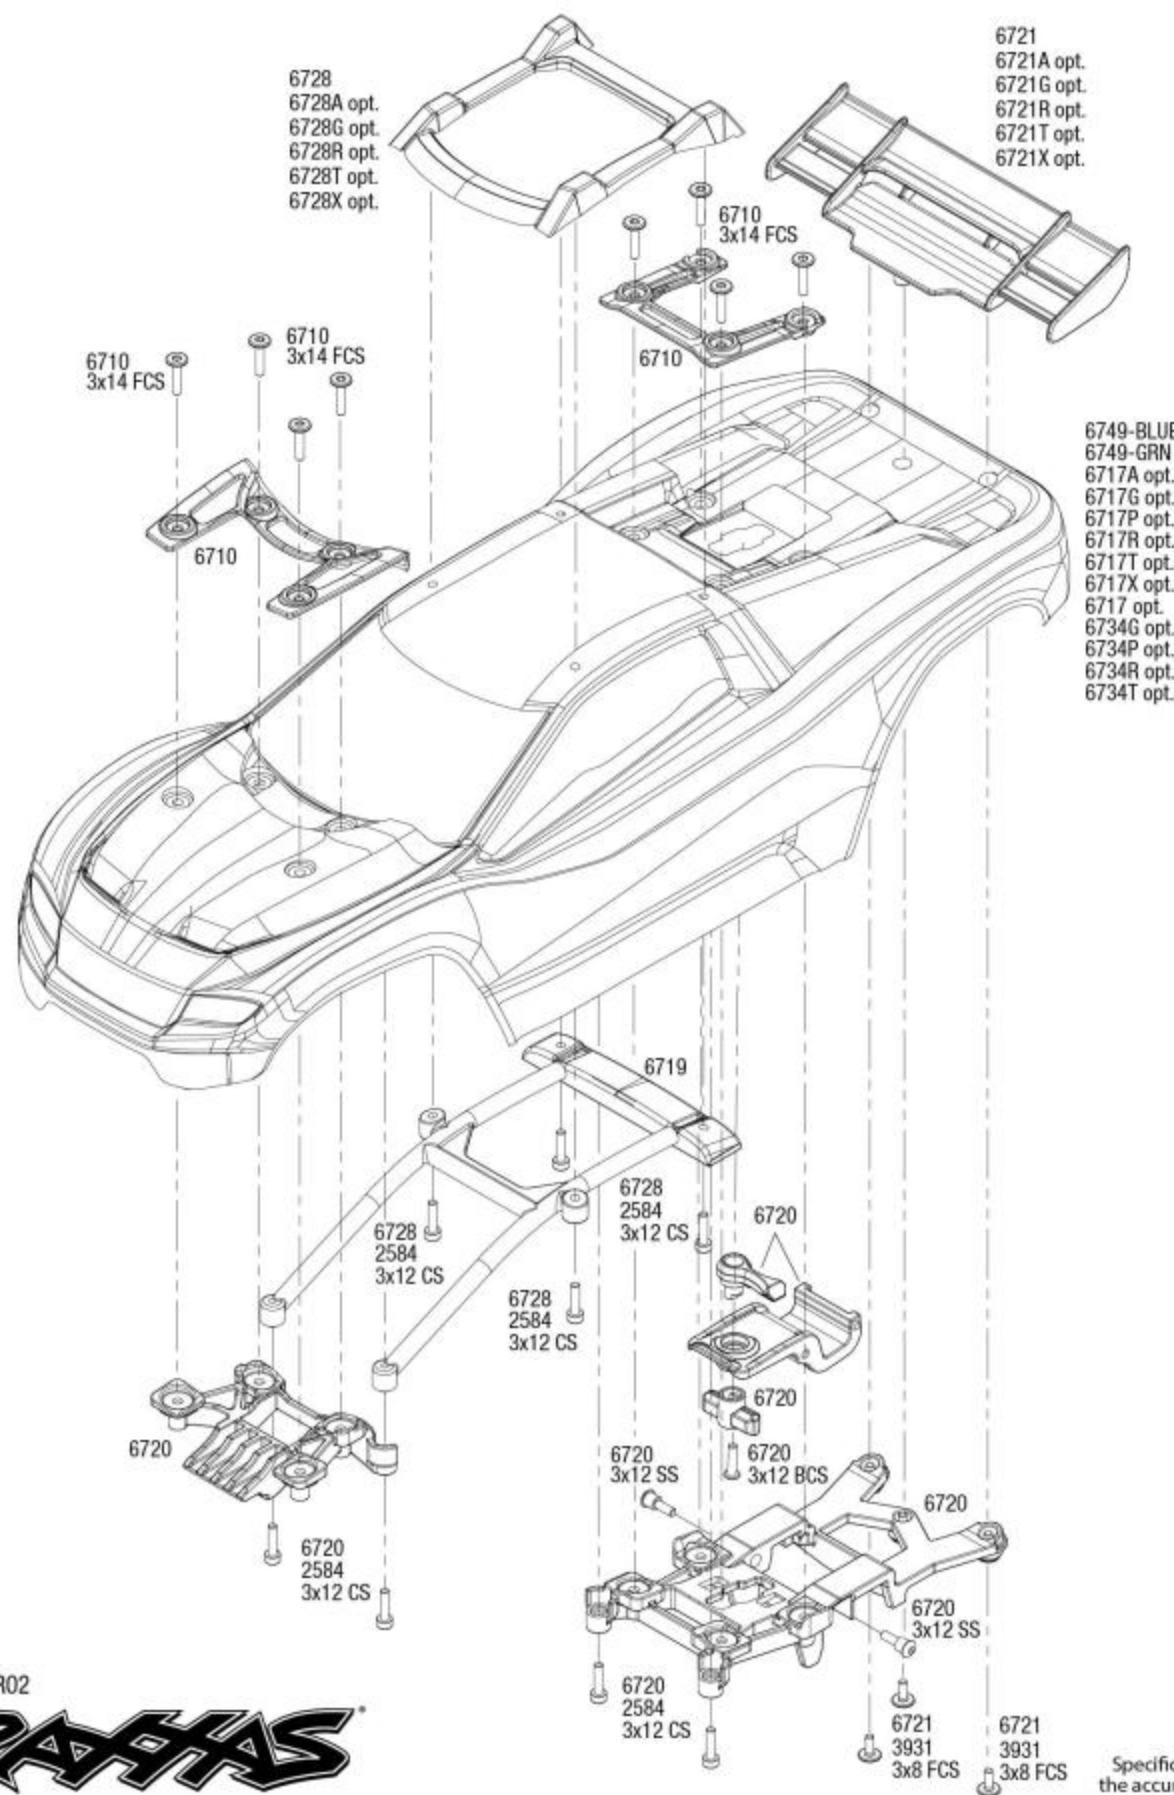

RUSTLER 4x4 ULTIMATE

Body Assembly

Completed Assembly (view from bottom)

REV 230809-R02

TRAXXAS

Specifications on this page are subject to change without notice. Every attempt has been made to ensure the accuracy of this drawing; however, Traxxas cannot be held responsible for typographical or other errors.

See Parts List for a complete listing of optional accessories.