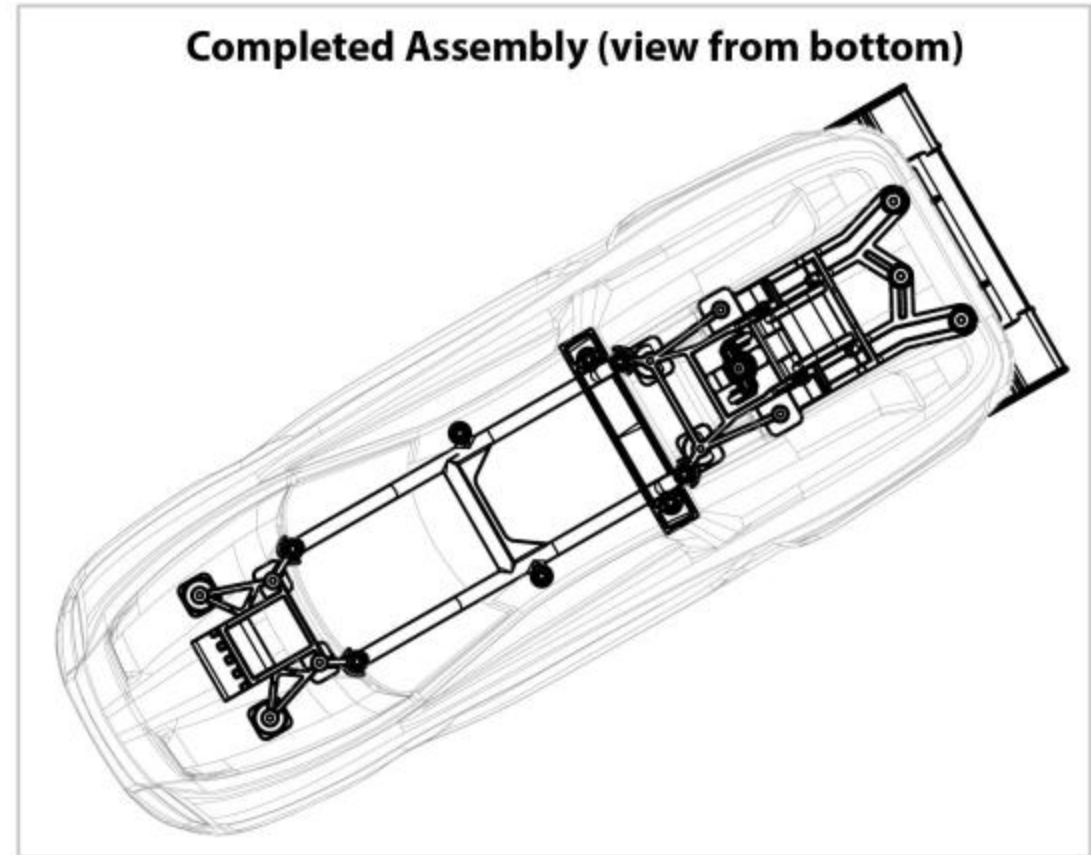

RUSTLER 4x4 ULTIMATE

Body Assembly

Completed Assembly (view from bottom)

REV 230809-R02

TRAXXAS

Specifications on this page are subject to change without notice. Every attempt has been made to ensure the accuracy of this drawing; however, Traxxas cannot be held responsible for typographical or other errors.