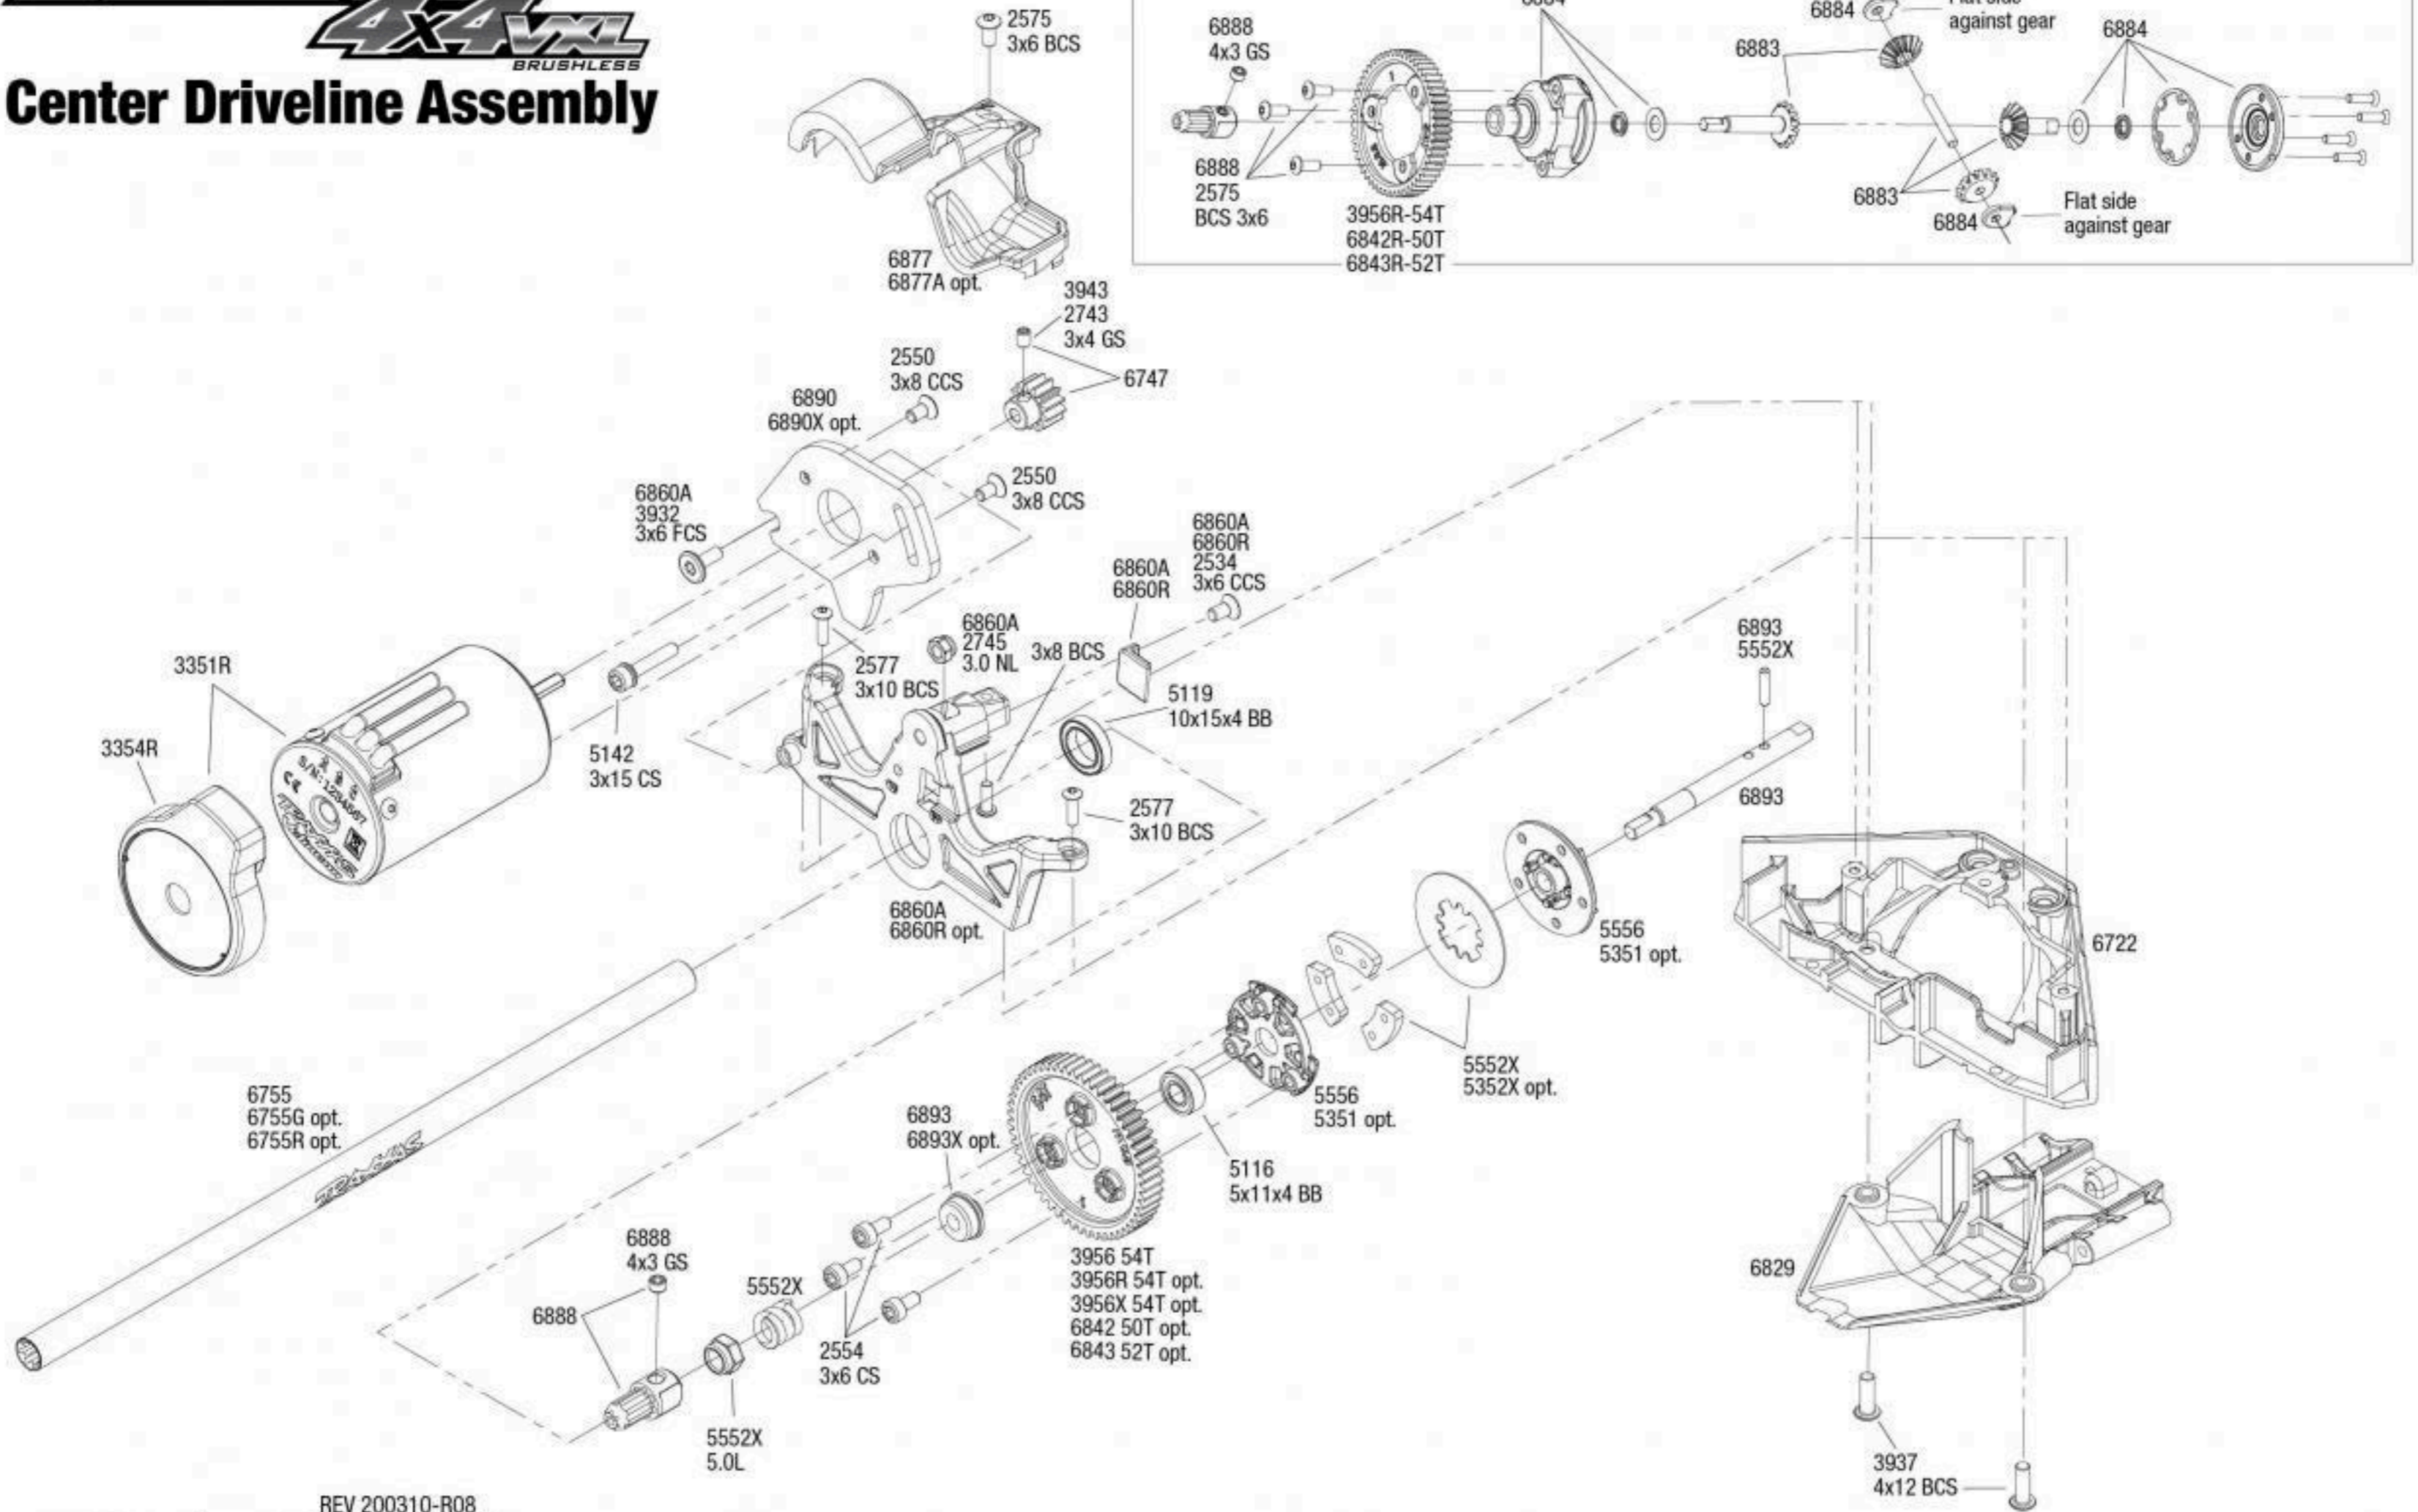

Center Driveline Assembly

Optional Center Diff

REV 200310-R08

See Parts List for a complete listing of optional accessories.

Specifications on this page are subject to change without notice. Every attempt has been made to ensure the accuracy of this drawing, however Traxxas cannot be held responsible for typographical or other errors.