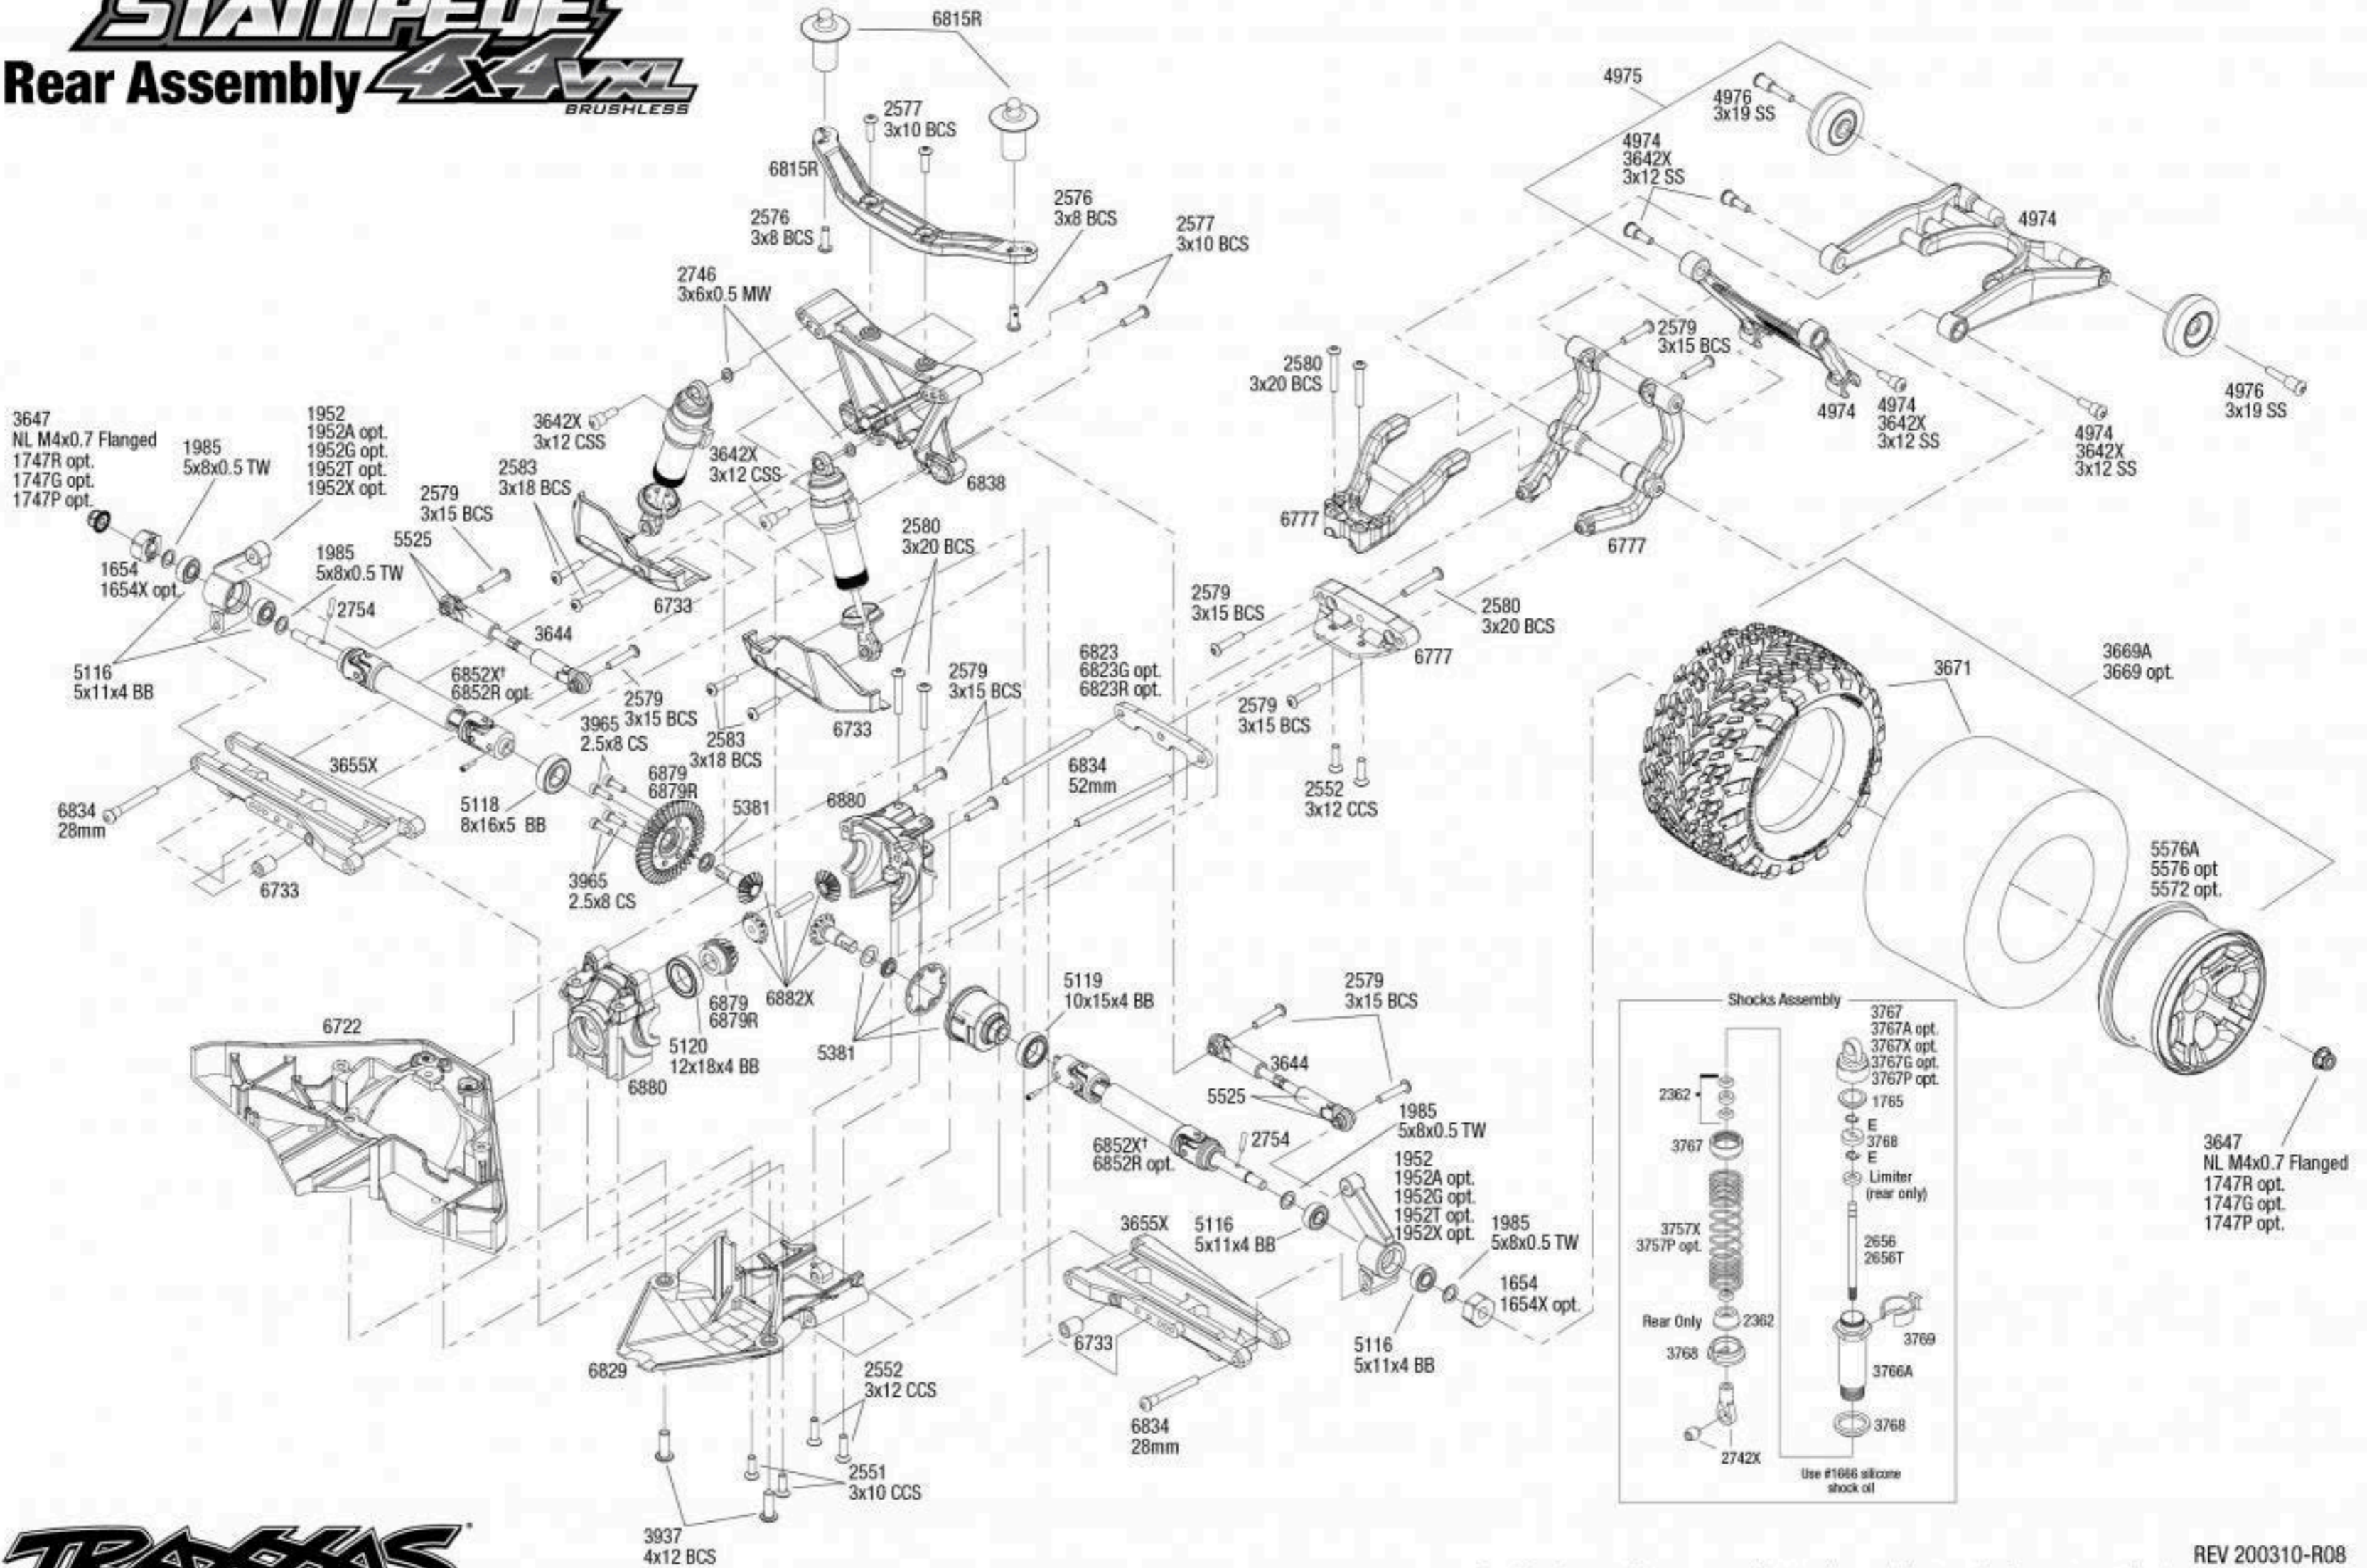

STAMPEDE

Rear Assembly 4x4 VXL

BRUSHLESS

See Parts List for a complete listing of optional accessories.

Specifications on this page are subject to change without notice. Every attempt has been made to ensure the accuracy of this drawing, however Traxxas cannot be held responsible for typographical or other errors.

REV 200310-R08