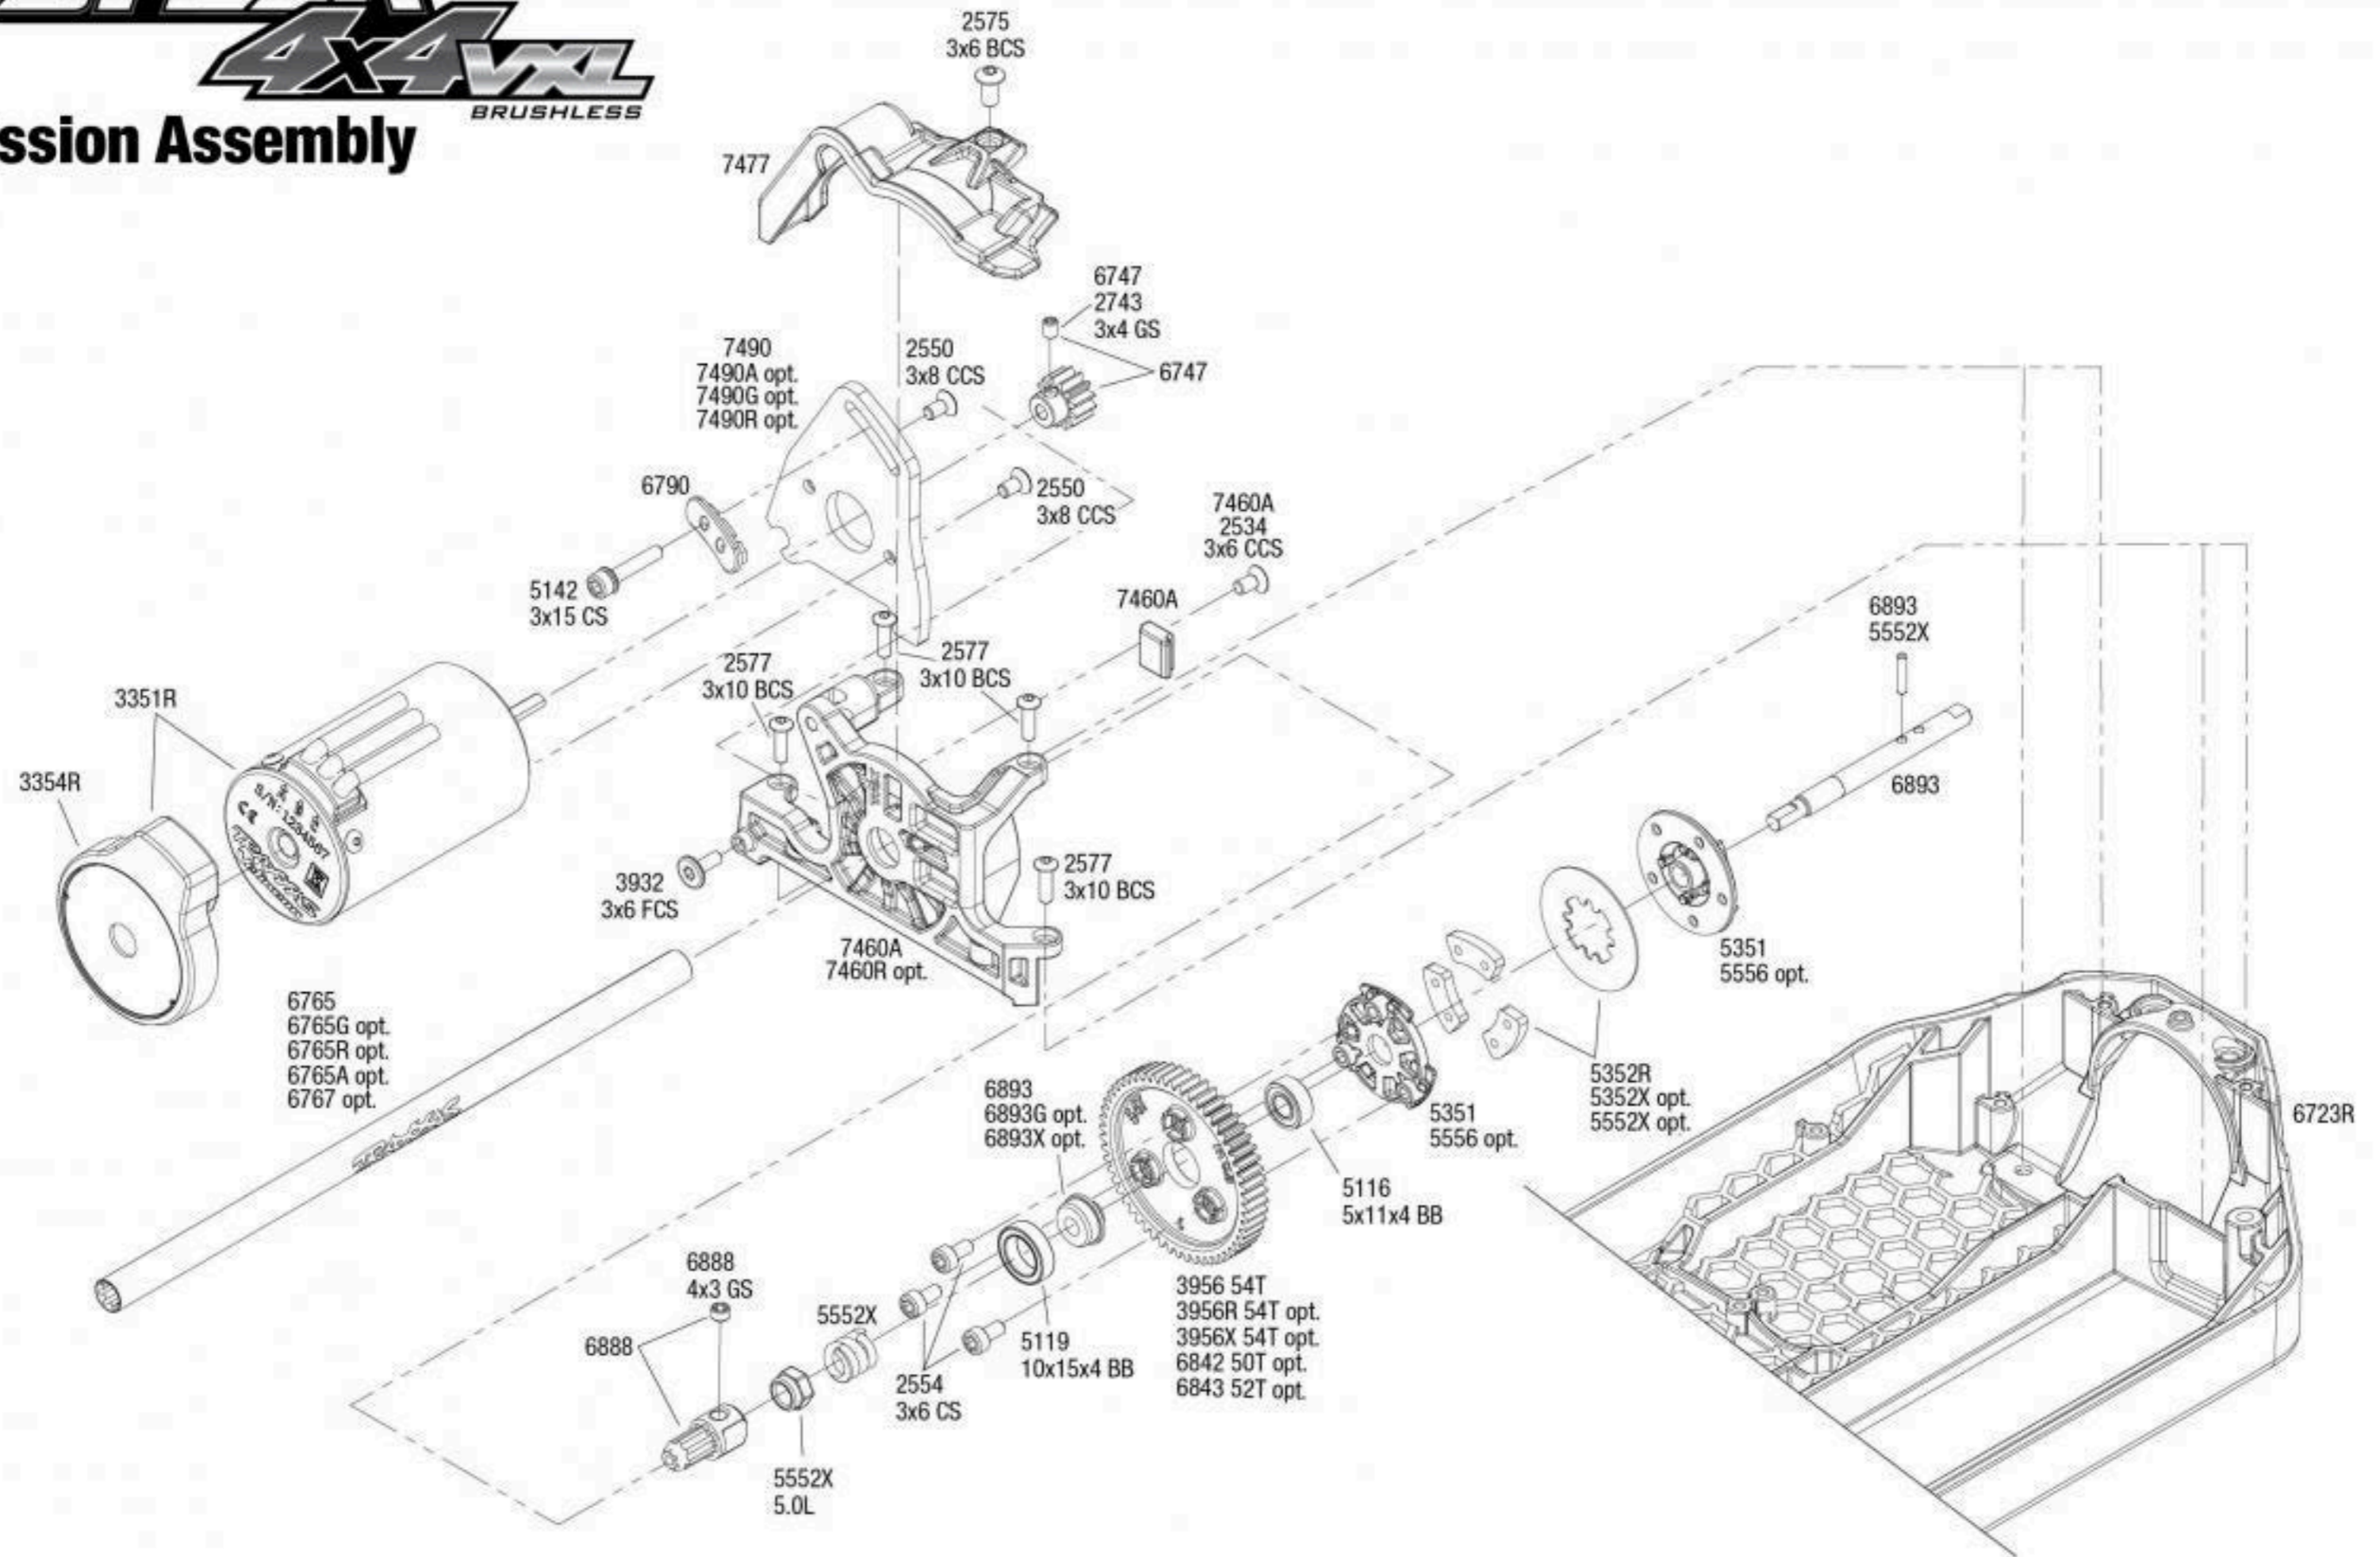

RUSTLER 4x4vxl BRUSHLESS

Transmission Assembly

TRAXXAS

See Parts List for a complete listing of optional accessories.

REV 200408-R14
Specifications on this page are subject to change without notice. Every attempt has been made to ensure the accuracy of this drawing; however, Traxxas cannot be held responsible for typographical or other errors.