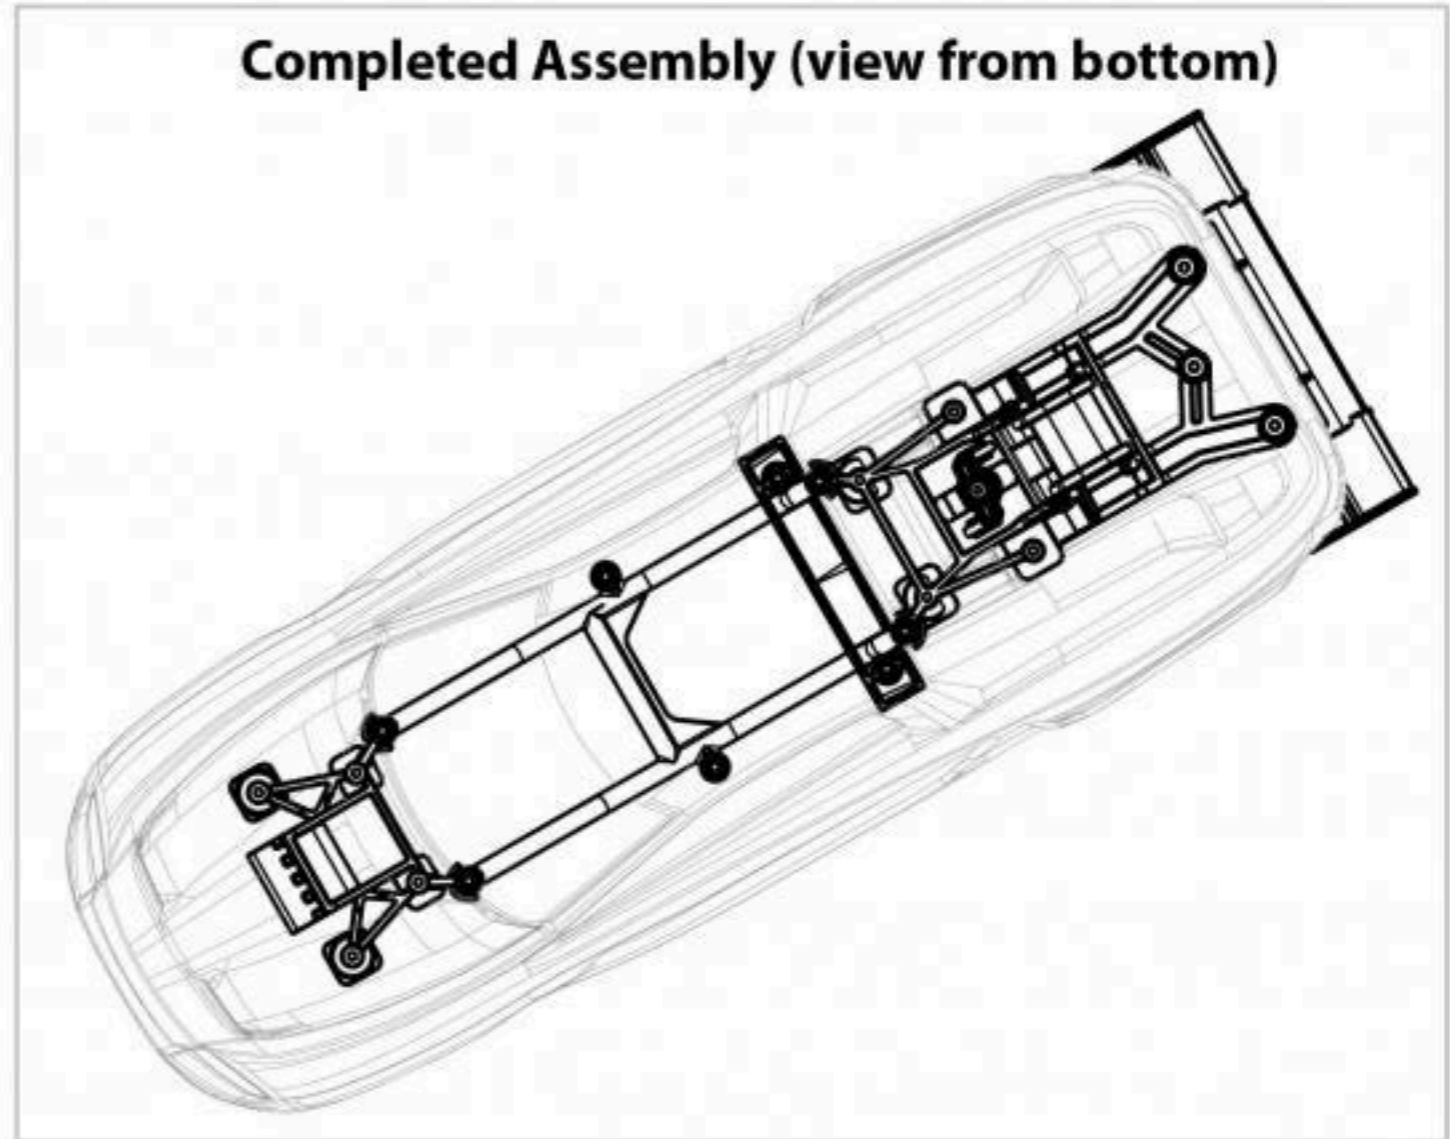

RUSTLER

Body Assembly

4x4XL

BRUSHLESS

REV 200408-R14

TRAXXAS

Specifications on this page are subject to change without notice. Every attempt has been made to ensure the accuracy of this drawing; however, Traxxas cannot be held responsible for typographical or other errors.