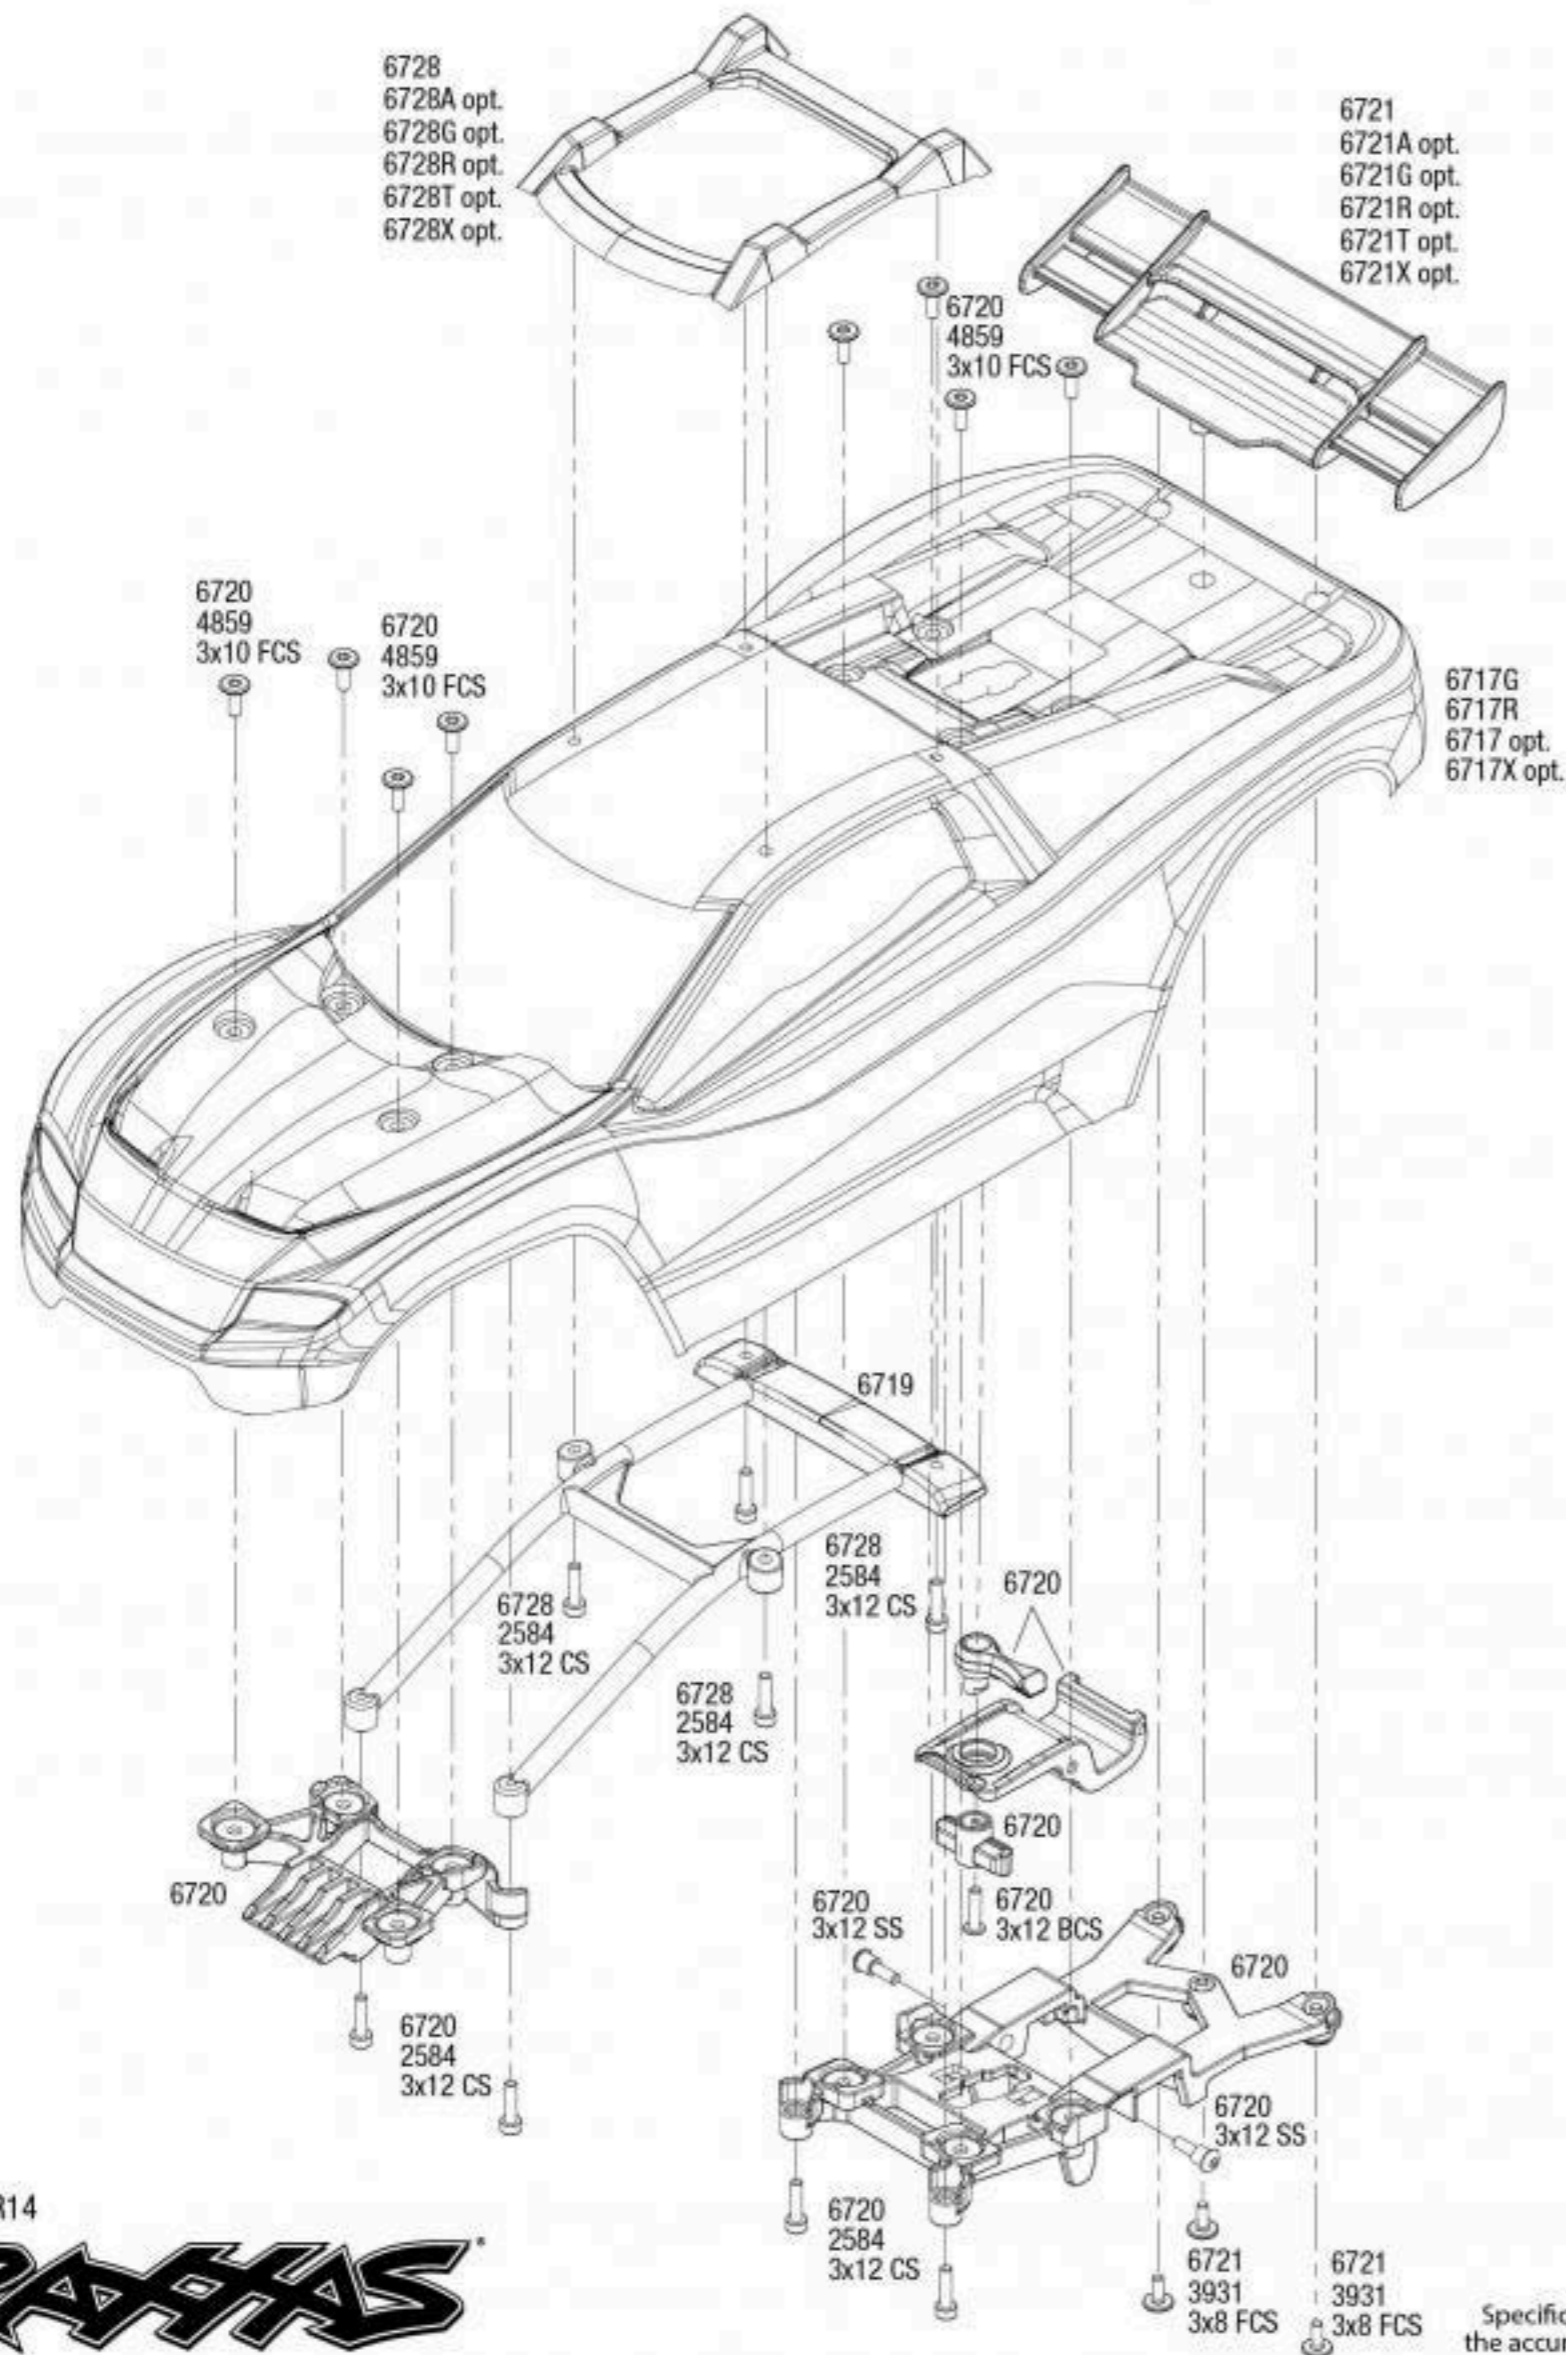

RUSTLER

Body Assembly

4x4XL

BRUSHLESS

REV 200408-R14

TRAXXAS

Specifications on this page are subject to change without notice. Every attempt has been made to ensure the accuracy of this drawing; however, Traxxas cannot be held responsible for typographical or other errors.

See Parts List for a complete listing of optional accessories.