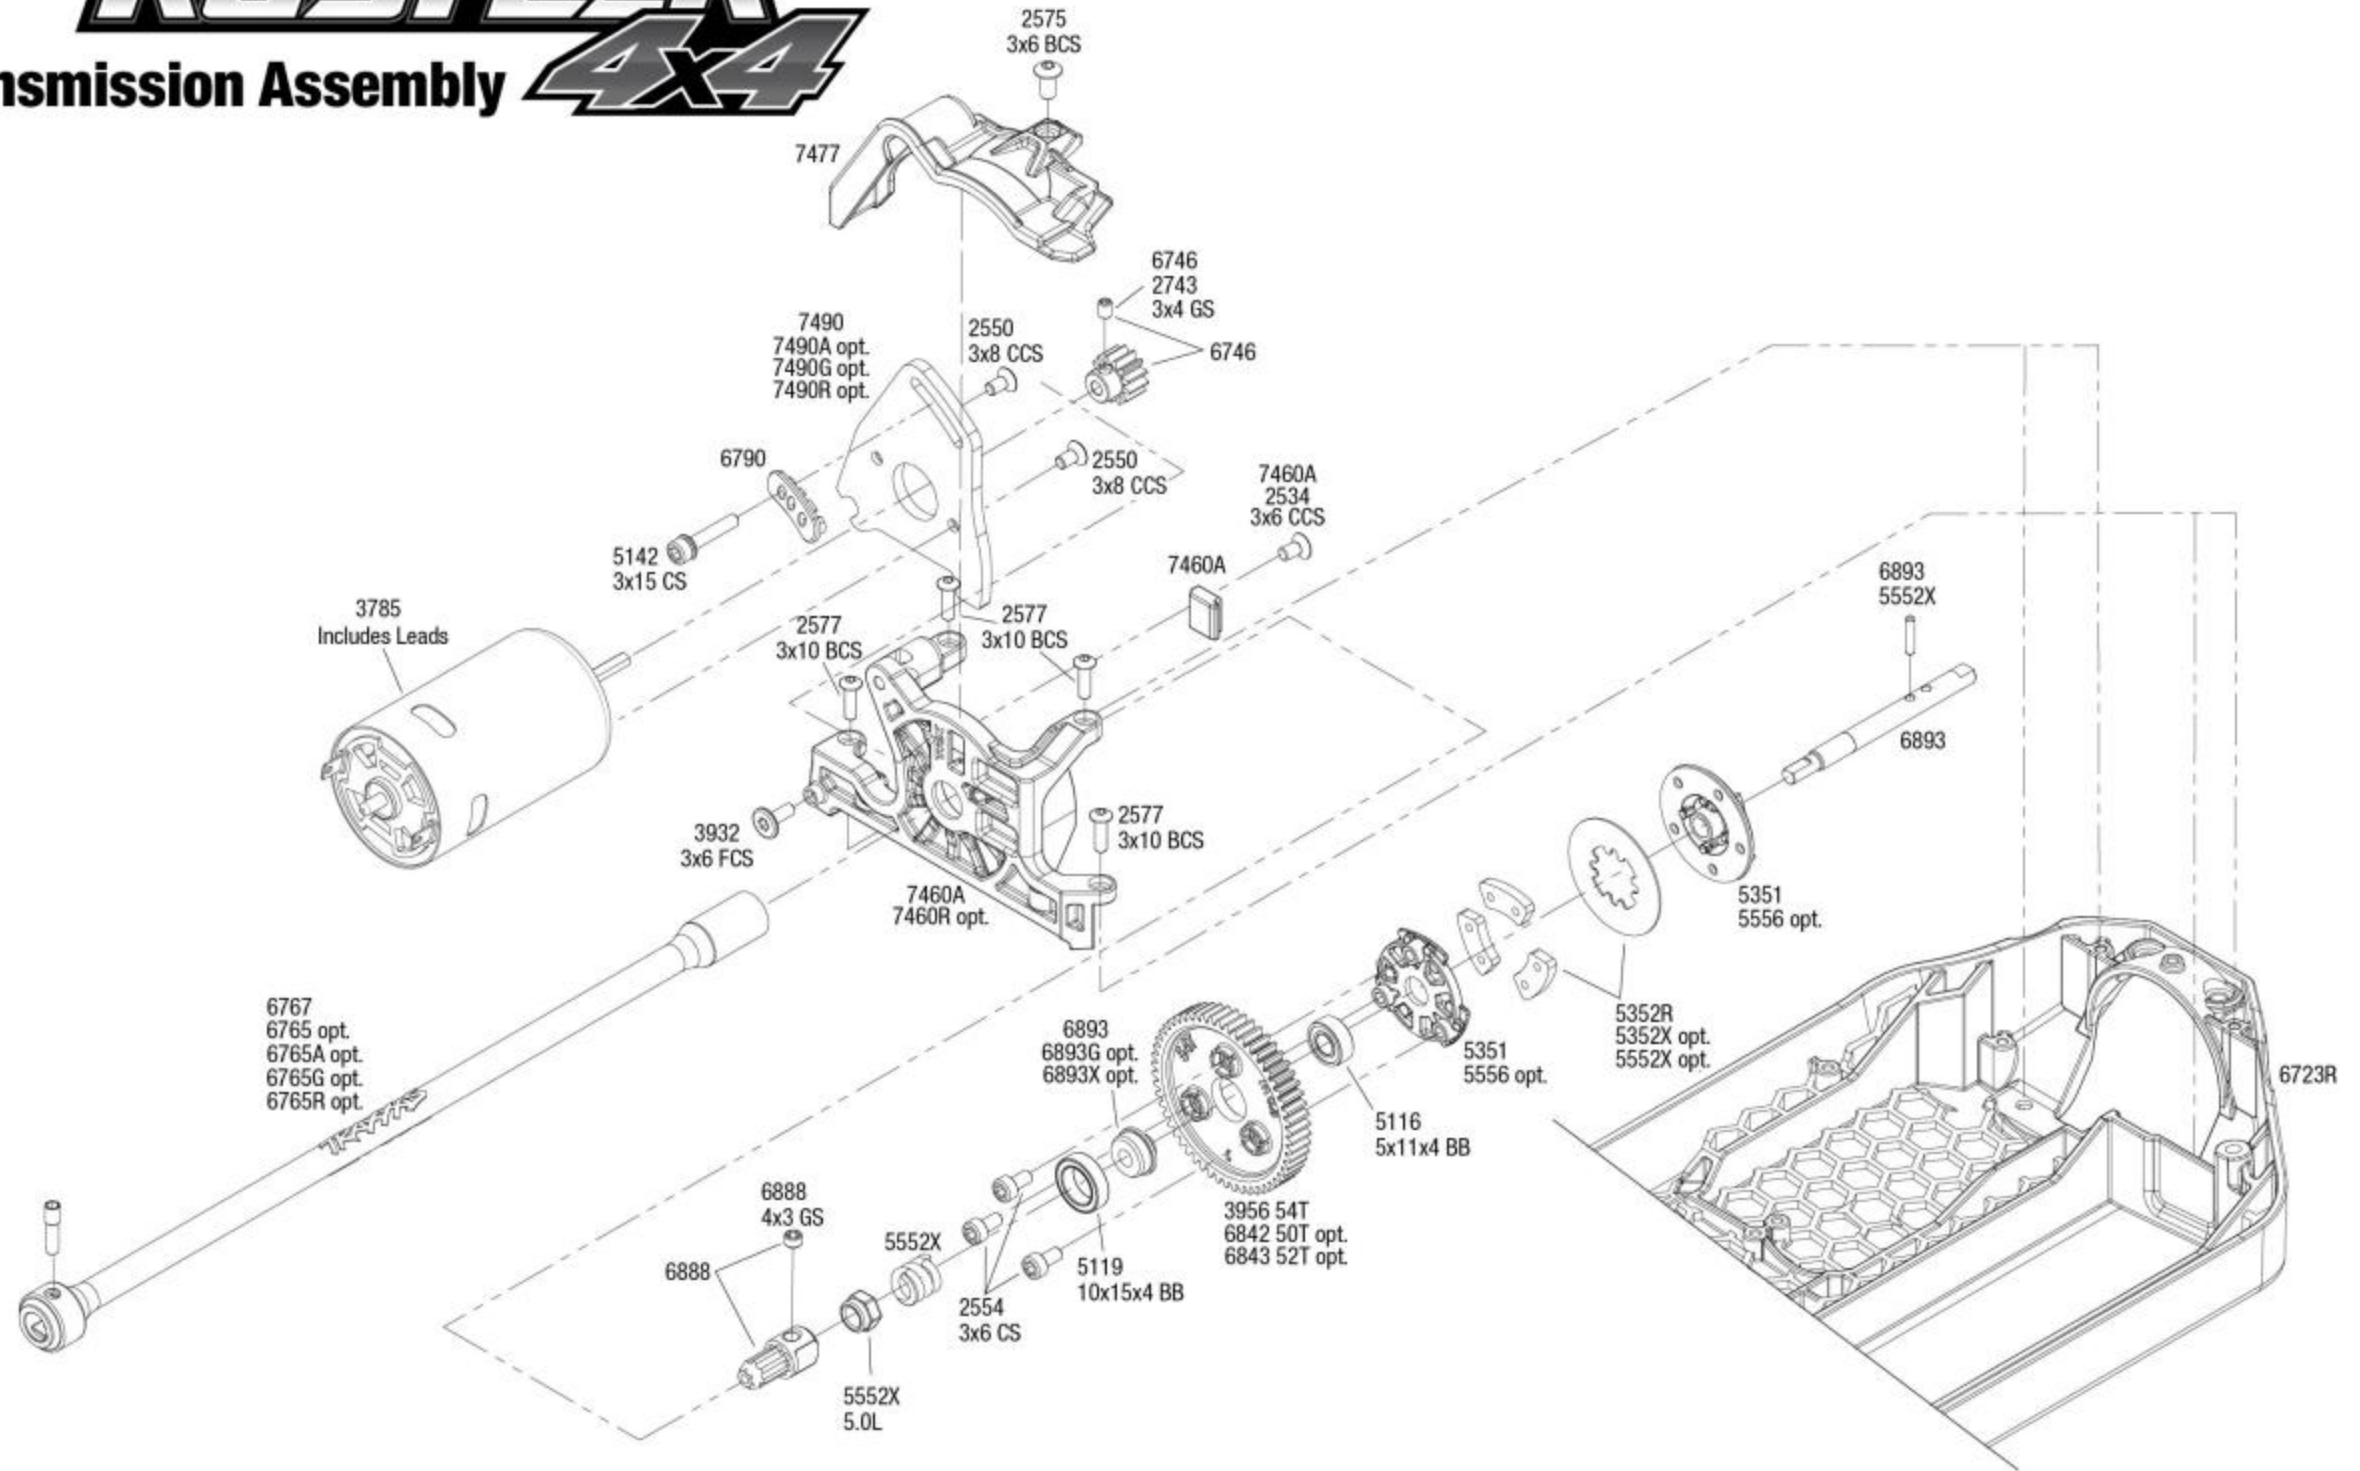

# RUSTLER Transmission Assembly 4x4

## Transmission Assembly

See Parts List for a complete listing of optional accessories.

REV 220110-R01  
Specifications on this page are subject to change without notice. Every attempt has been made to ensure the accuracy of this drawing; however, Traxxas cannot be held responsible for typographical or other errors.