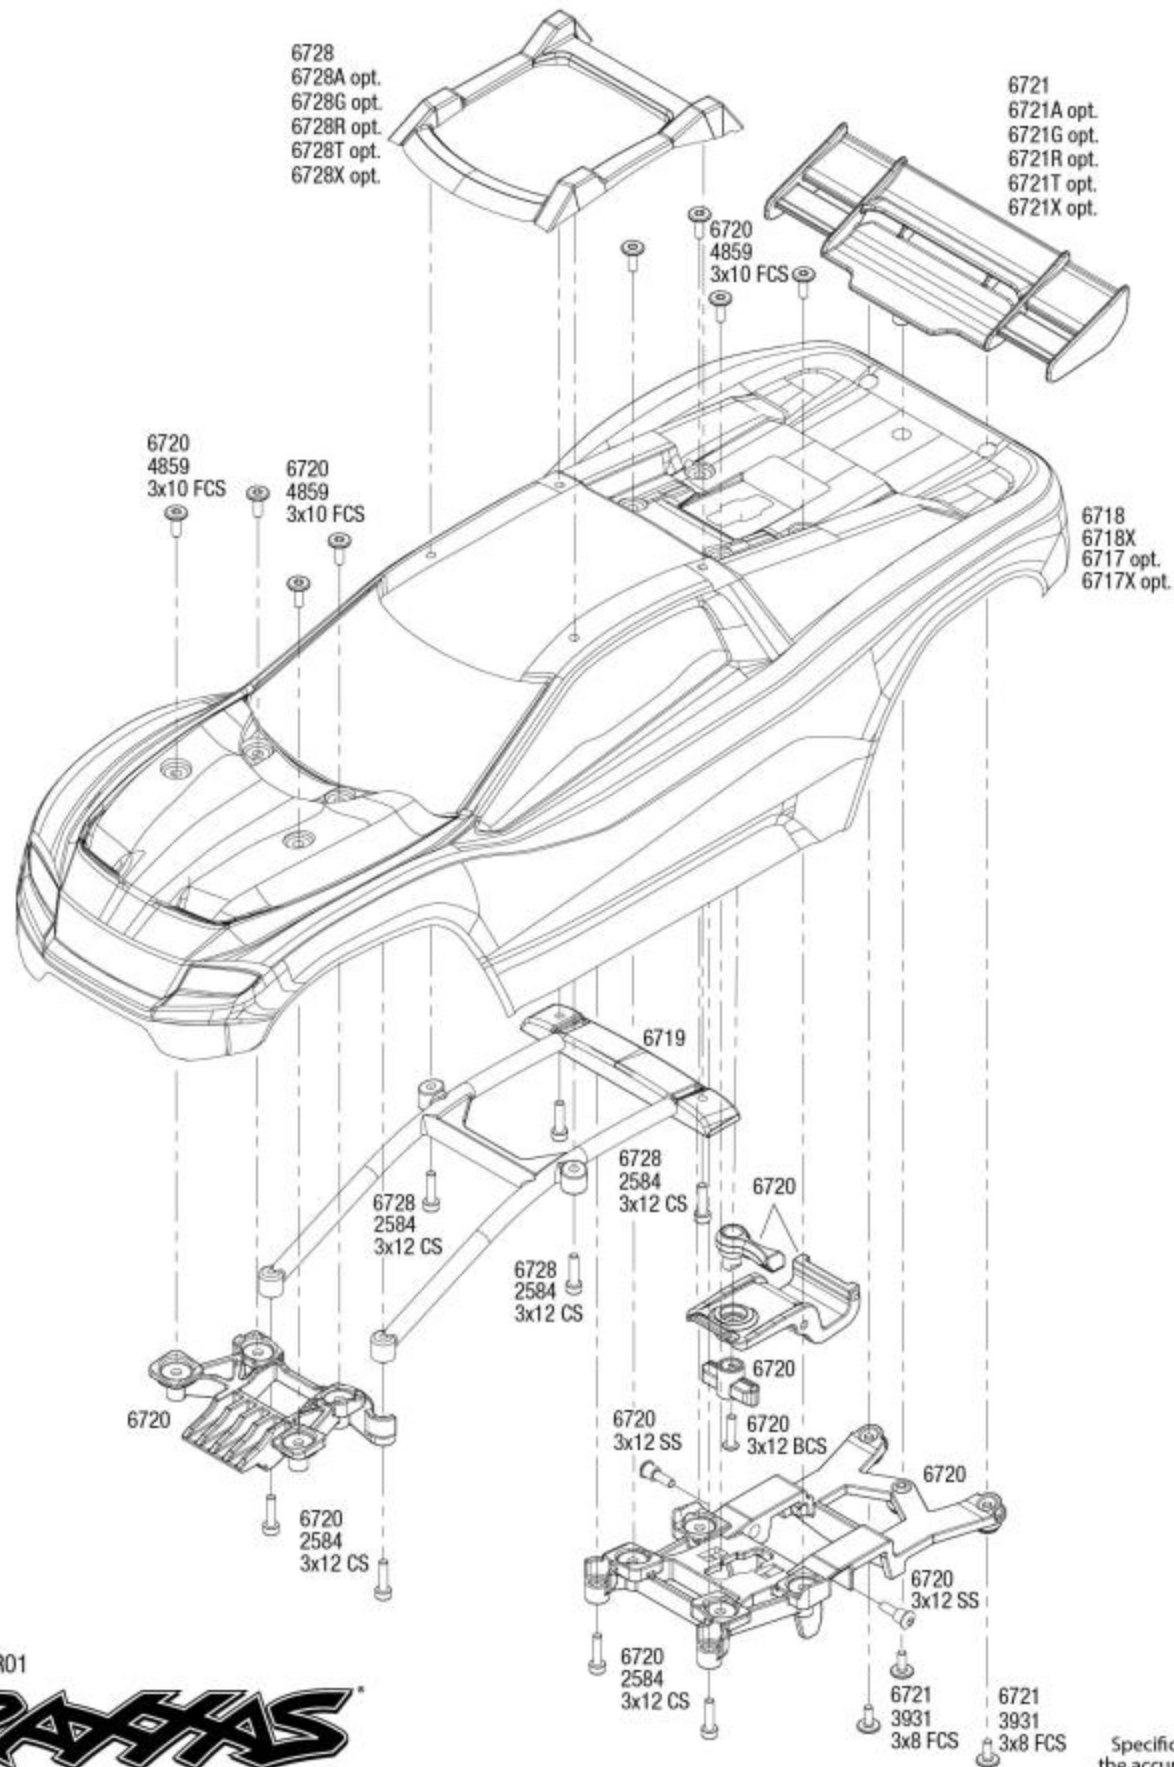

# RUSTLER 4x4

## Body Assembly

Completed Assembly (view from bottom)

REV 220110-R01

**TRAXXAS**

Specifications on this page are subject to change without notice. Every attempt has been made to ensure the accuracy of this drawing; however, Traxxas cannot be held responsible for typographical or other errors.

See Parts List for a complete listing of optional accessories.