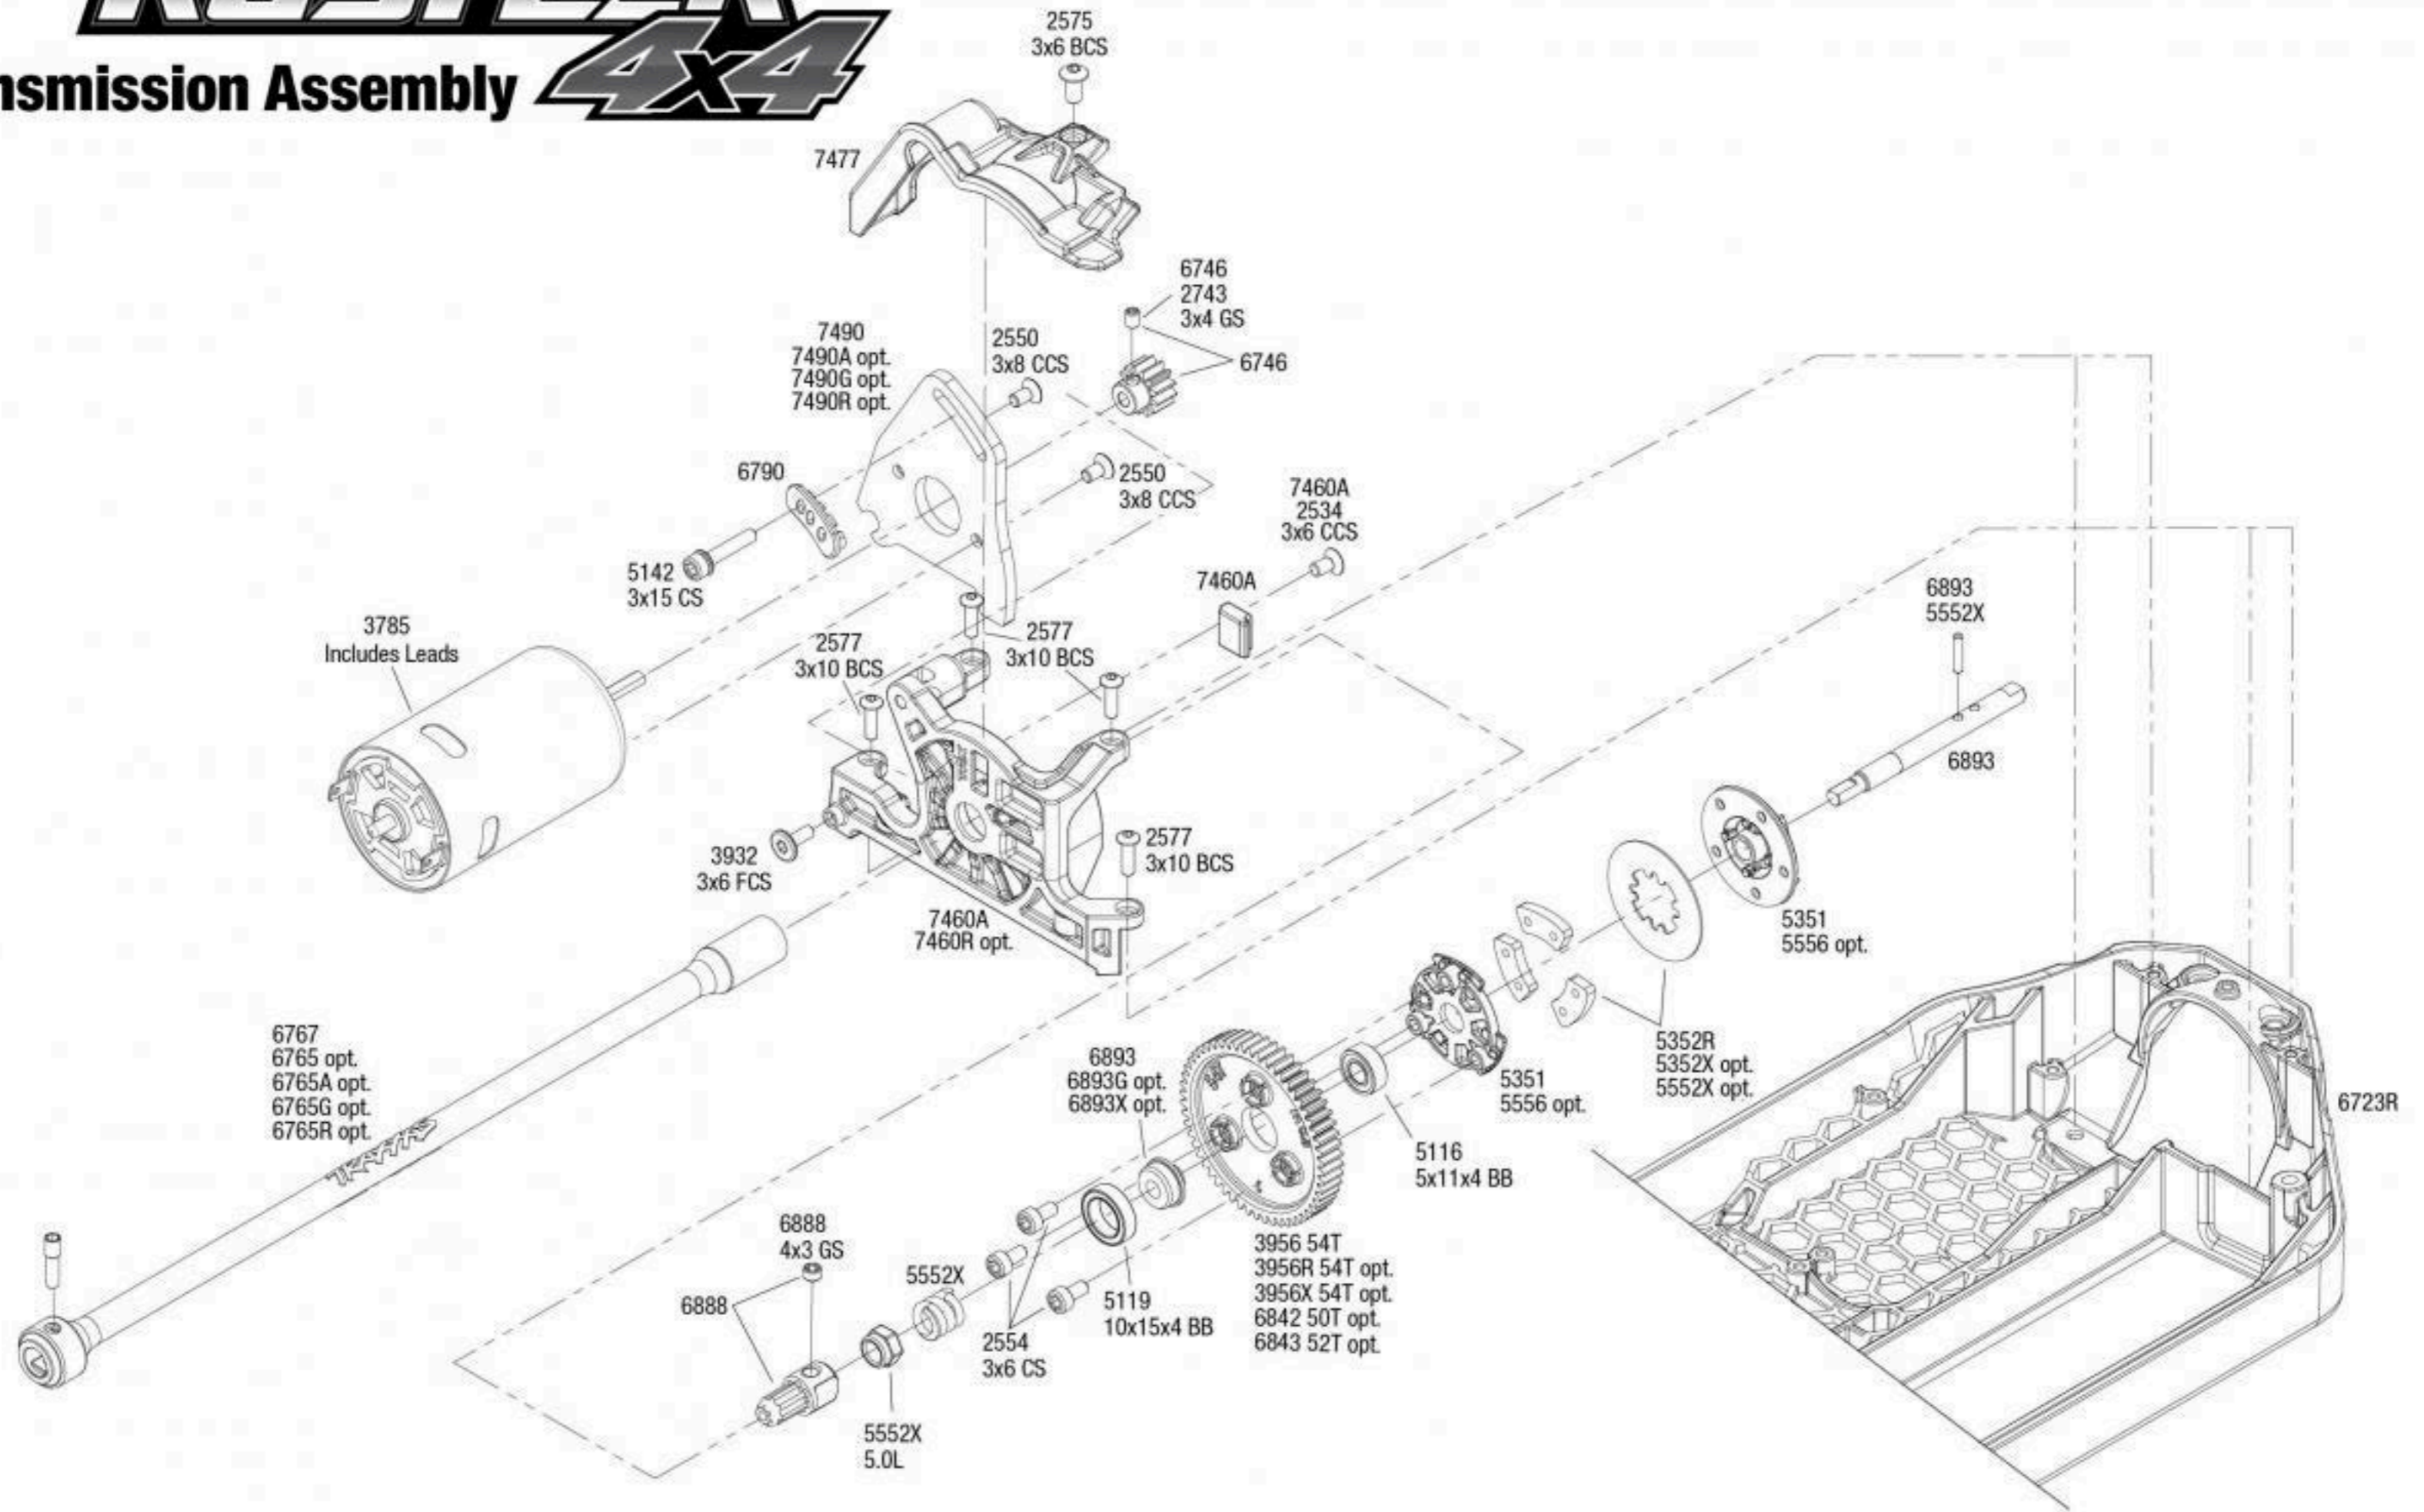

RUSTLER Transmission Assembly 4x4

Transmission Assembly

See Parts List for a complete listing of optional accessories.

REV 200408-R16
Specifications on this page are subject to change without notice. Every attempt has been made to ensure the accuracy of this drawing; however, Traxxas cannot be held responsible for typographical or other errors.