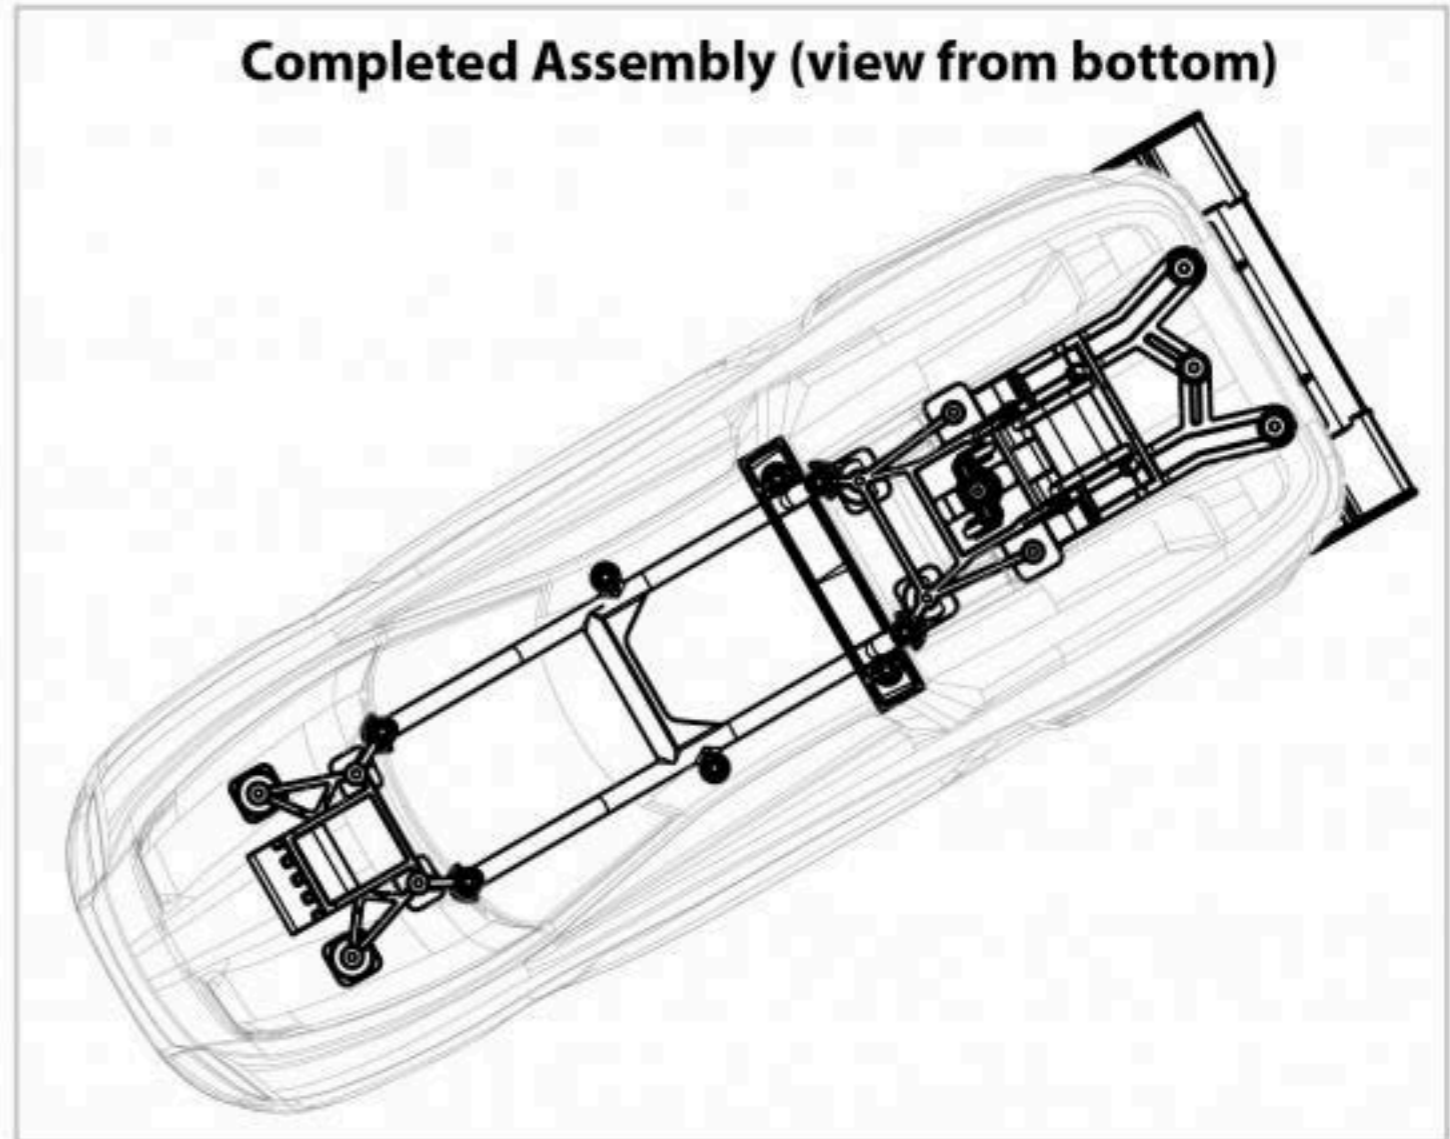

RUSTLER Body Assembly 4x4

REV 200408-R16

Specifications on this page are subject to change without notice. Every attempt has been made to ensure the accuracy of this drawing; however, Traxxas cannot be held responsible for typographical or other errors.