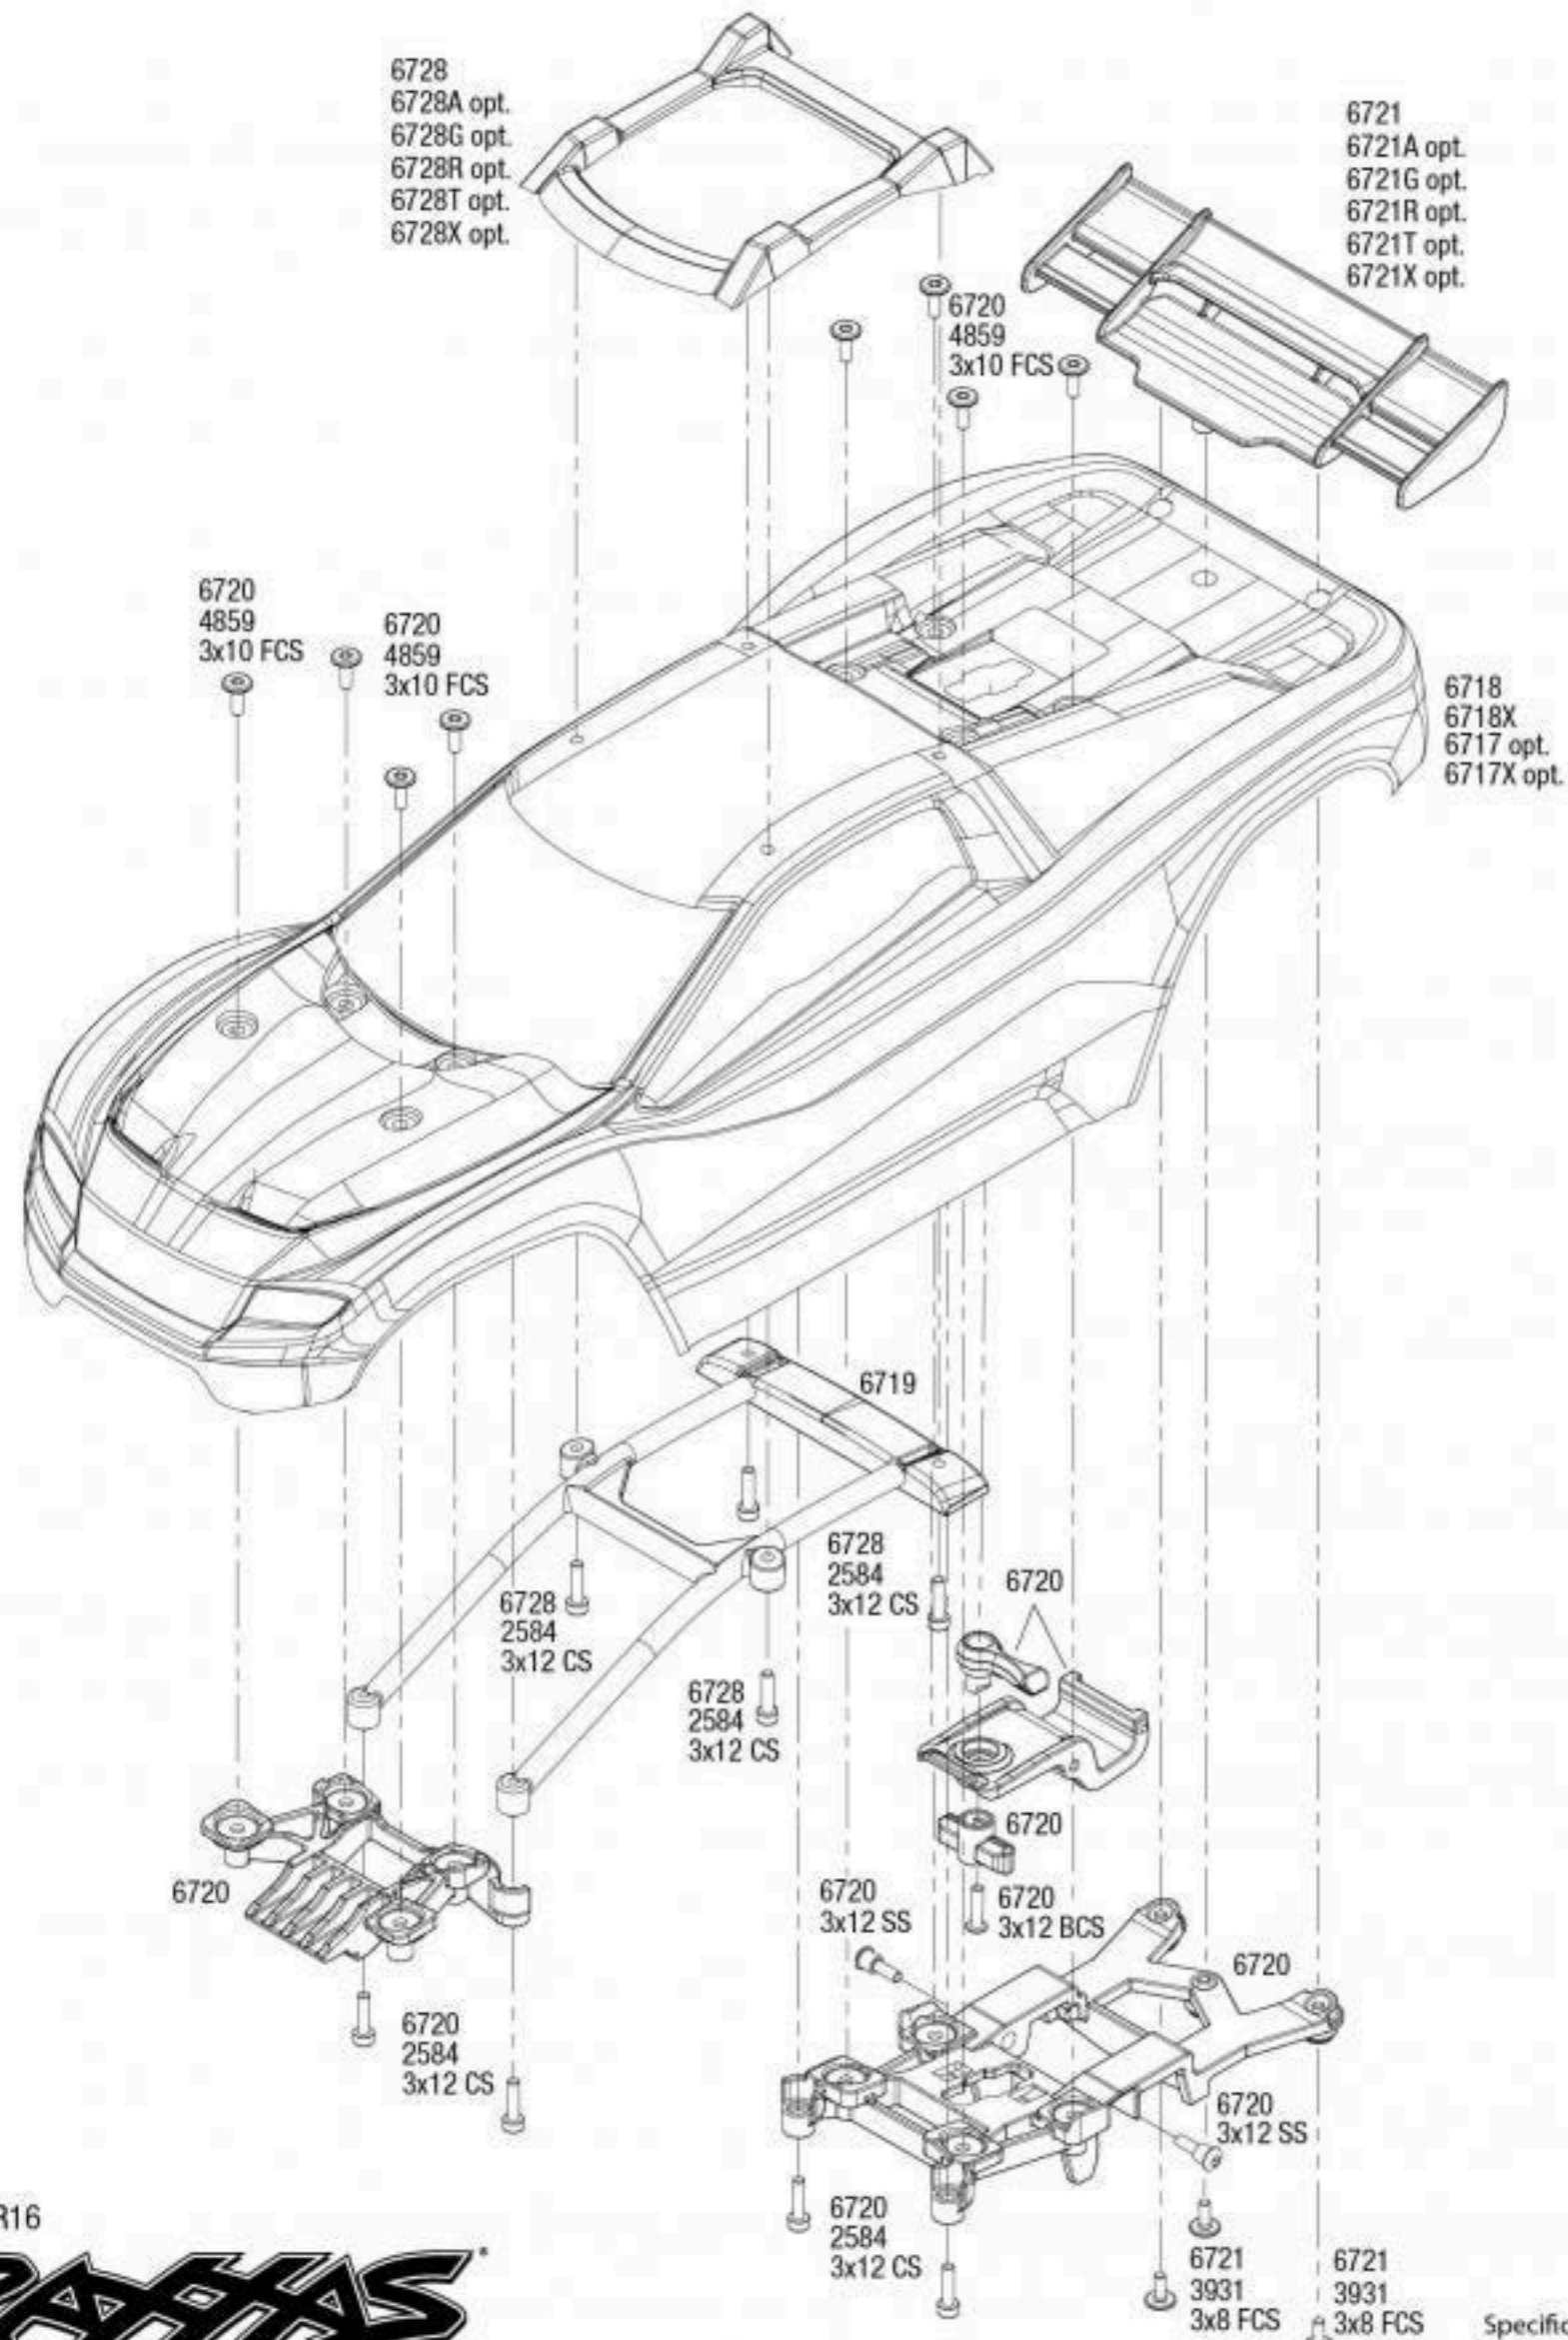

RUSTLER Body Assembly 4x4

REV 200408-R16

Specifications on this page are subject to change without notice. Every attempt has been made to ensure the accuracy of this drawing; however, Traxxas cannot be held responsible for typographical or other errors.

See Parts List for a complete listing of optional accessories.