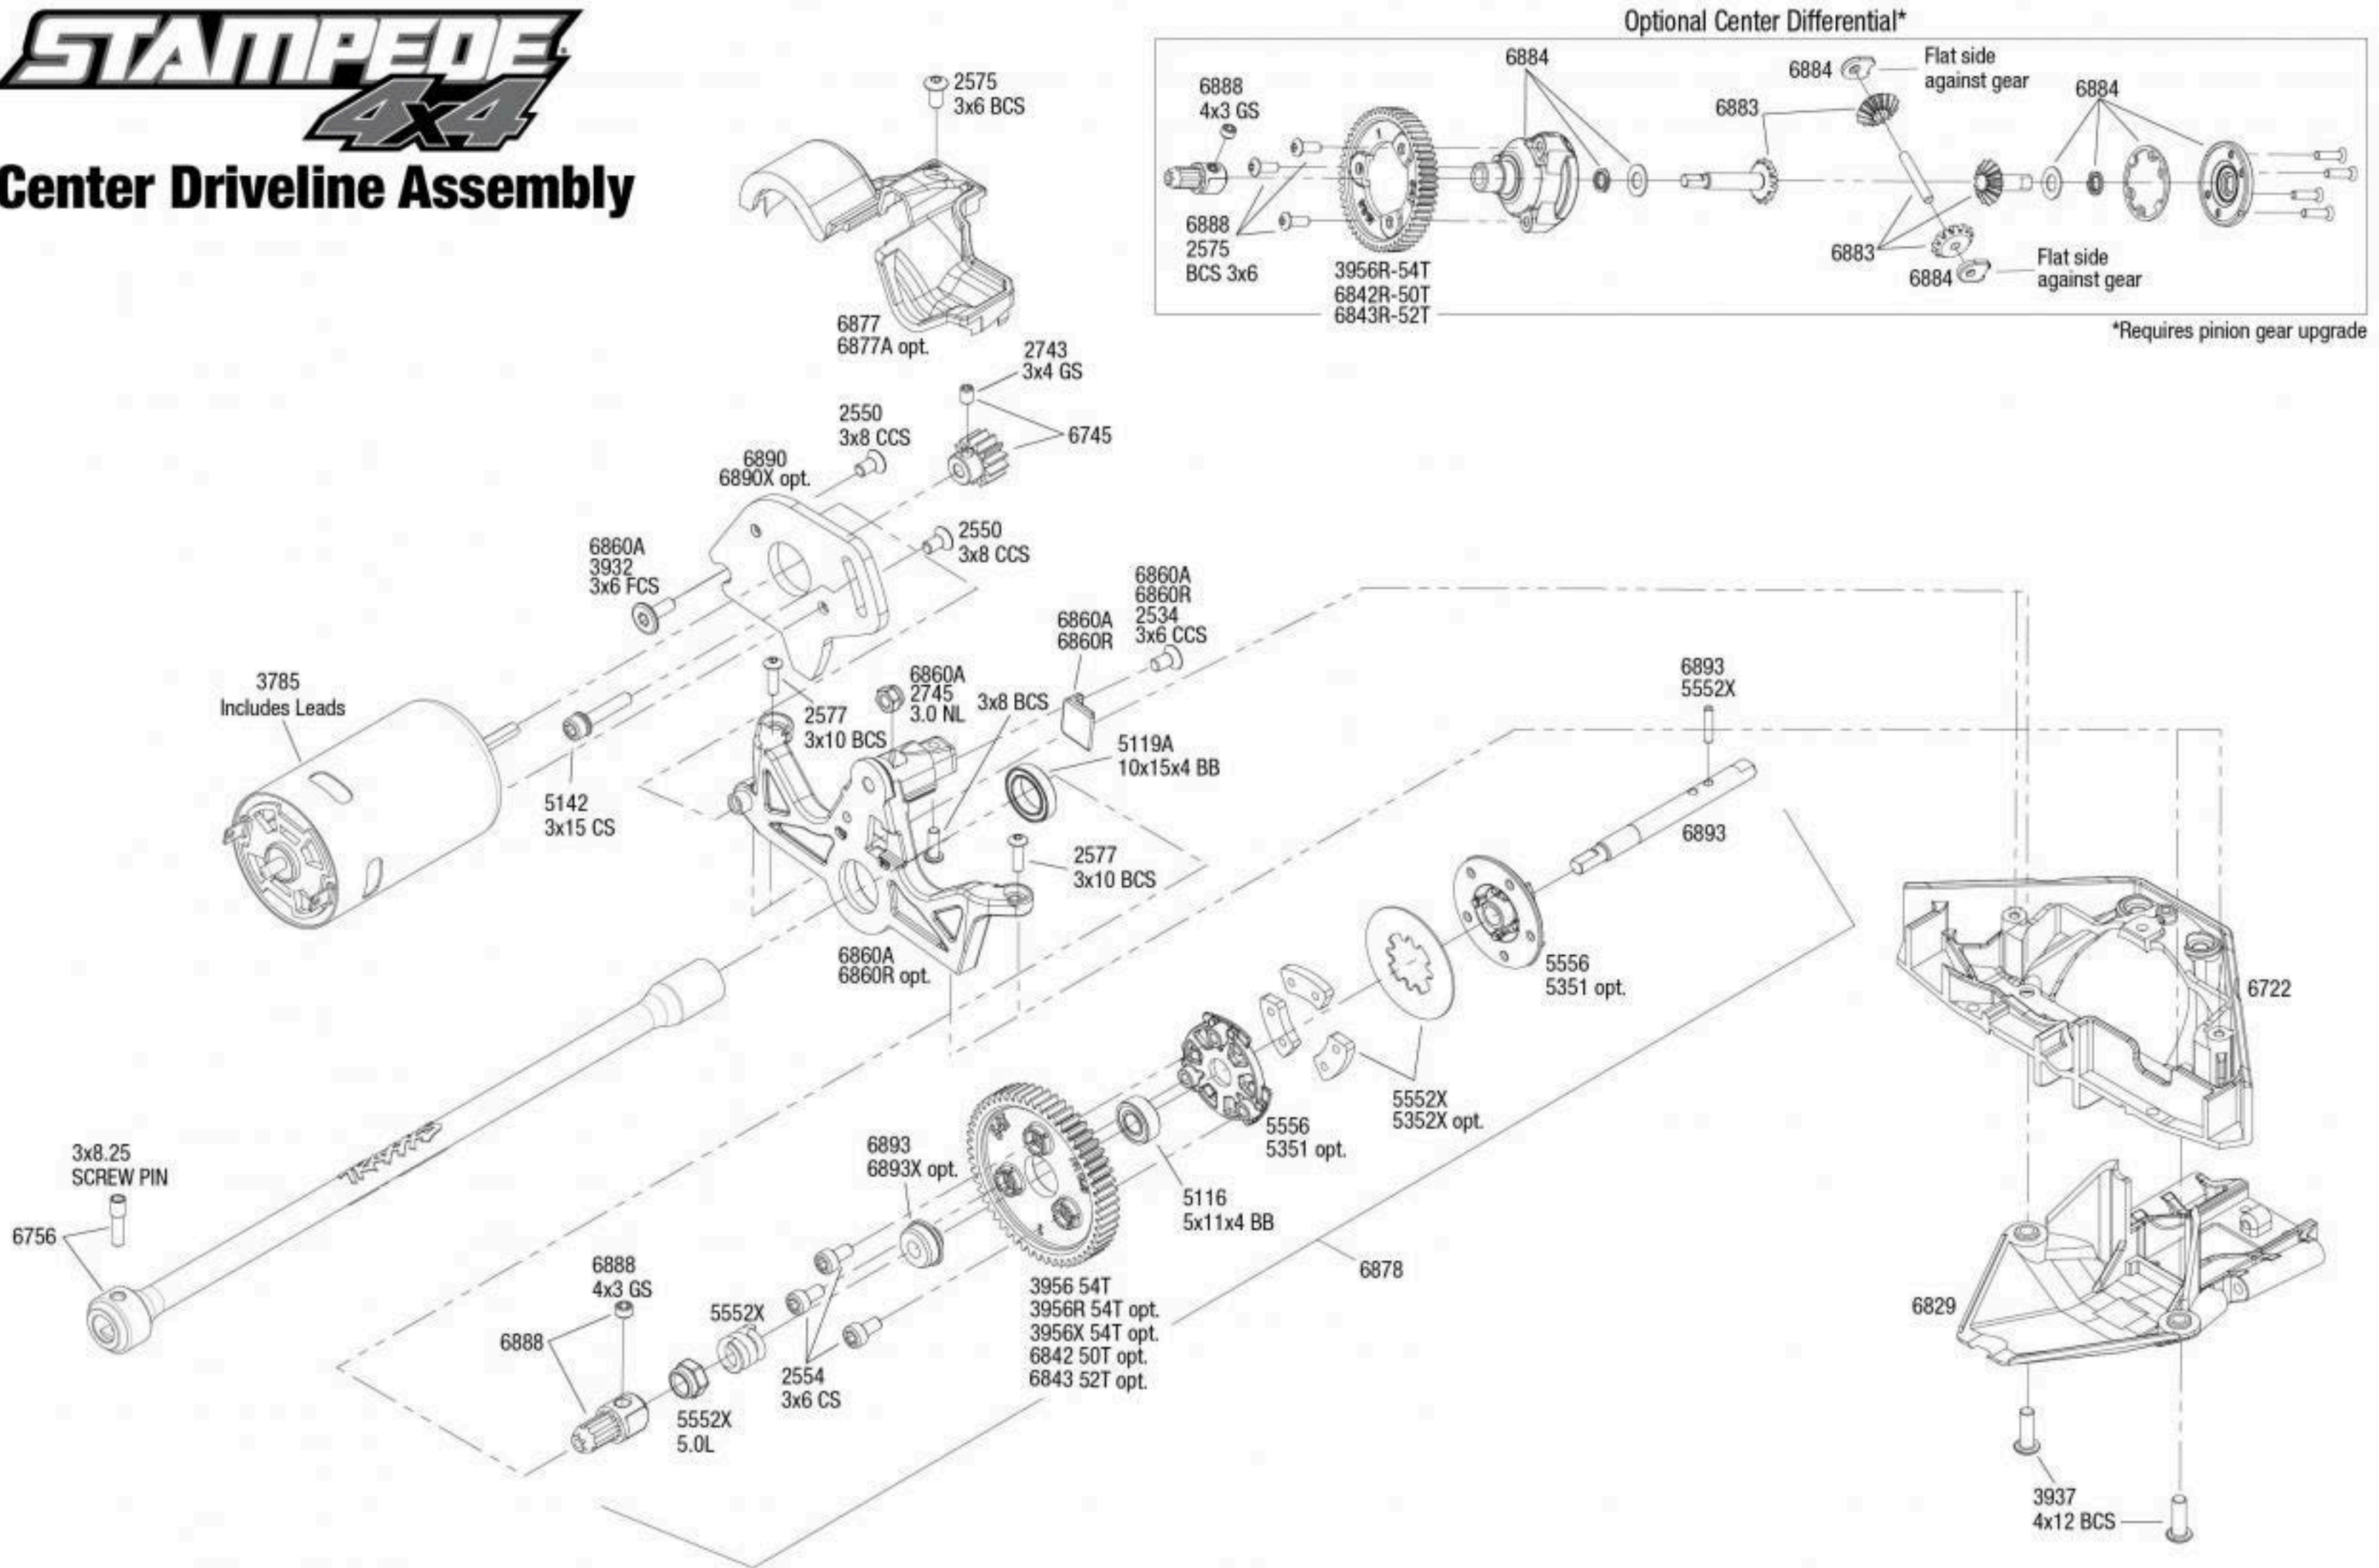

STAMPEDE 4x4

Center Driveline Assembly

TRAXXAS

See Parts List for a complete listing of optional accessories.

Specifications on this page are subject to change without notice. Every attempt has been made to ensure the accuracy of this drawing, however Traxxas cannot be held responsible for typographical or other errors.

REV 200310-R10