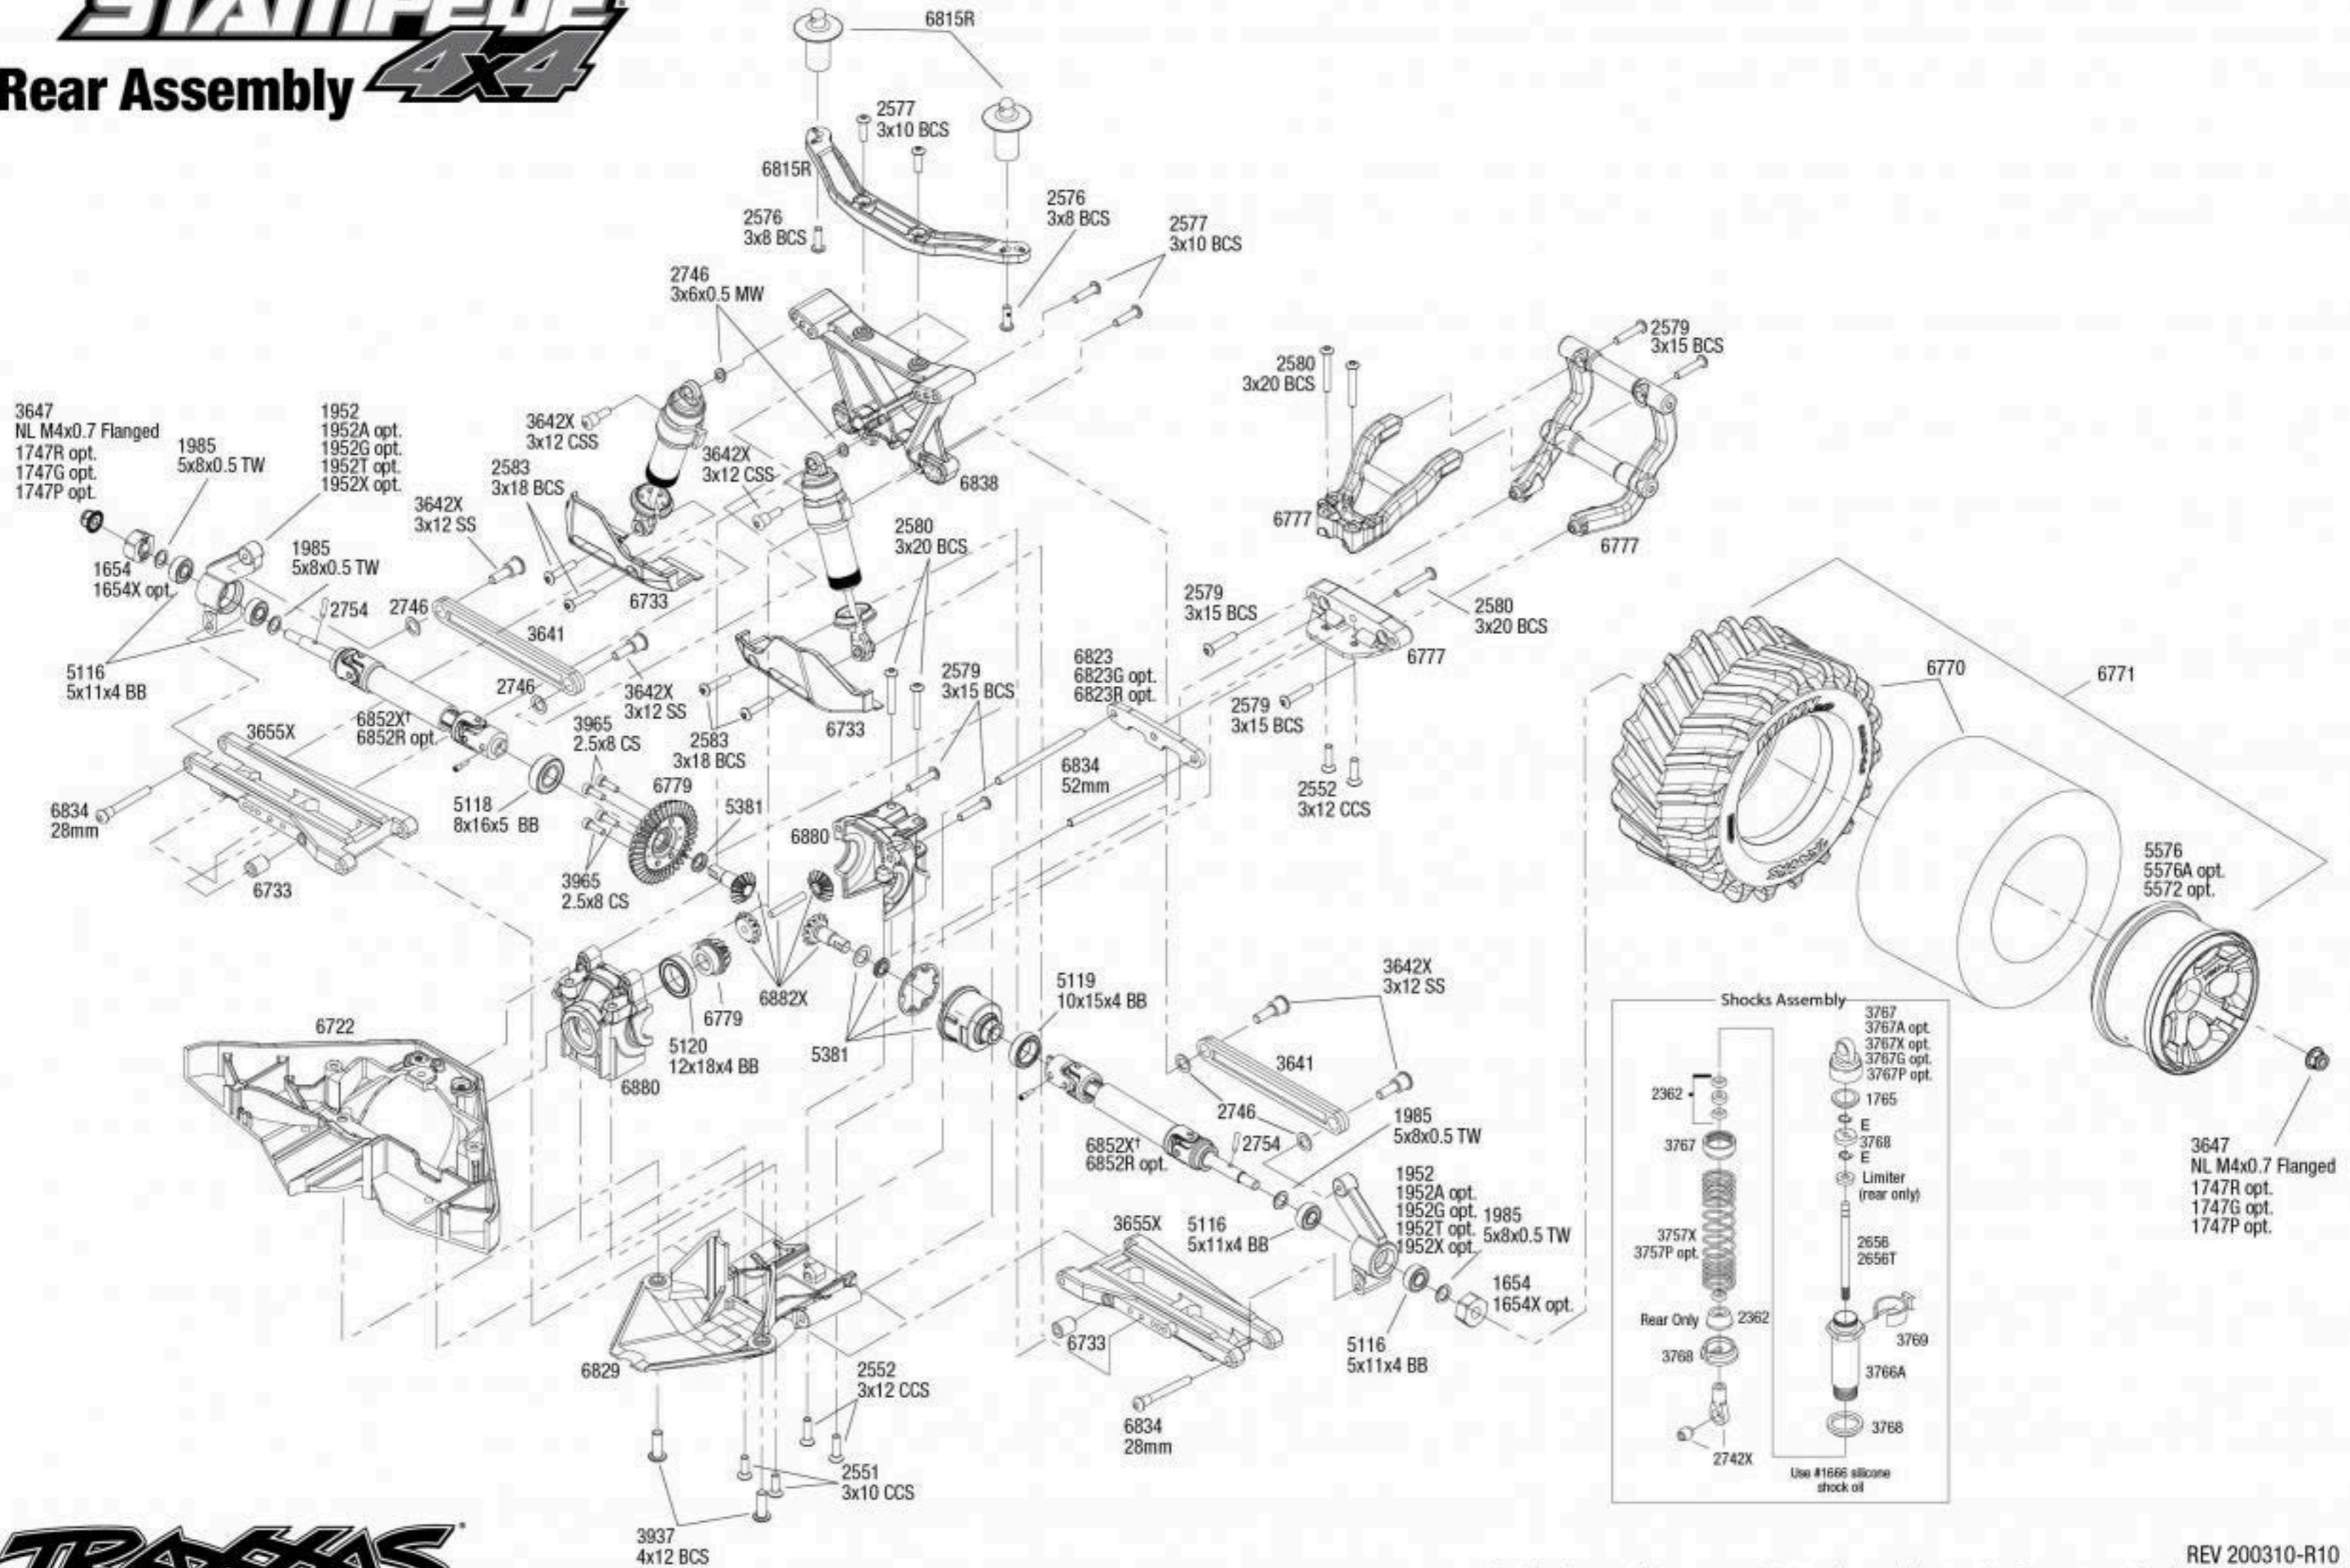

STAMPEDE

Rear Assembly 4x4

See Parts List for a complete listing of optional accessories.

Specifications on this page are subject to change without notice. Every attempt has been made to ensure the accuracy of this drawing, however Traxxas cannot be held responsible for typographical or other errors.

REV 200310-R10