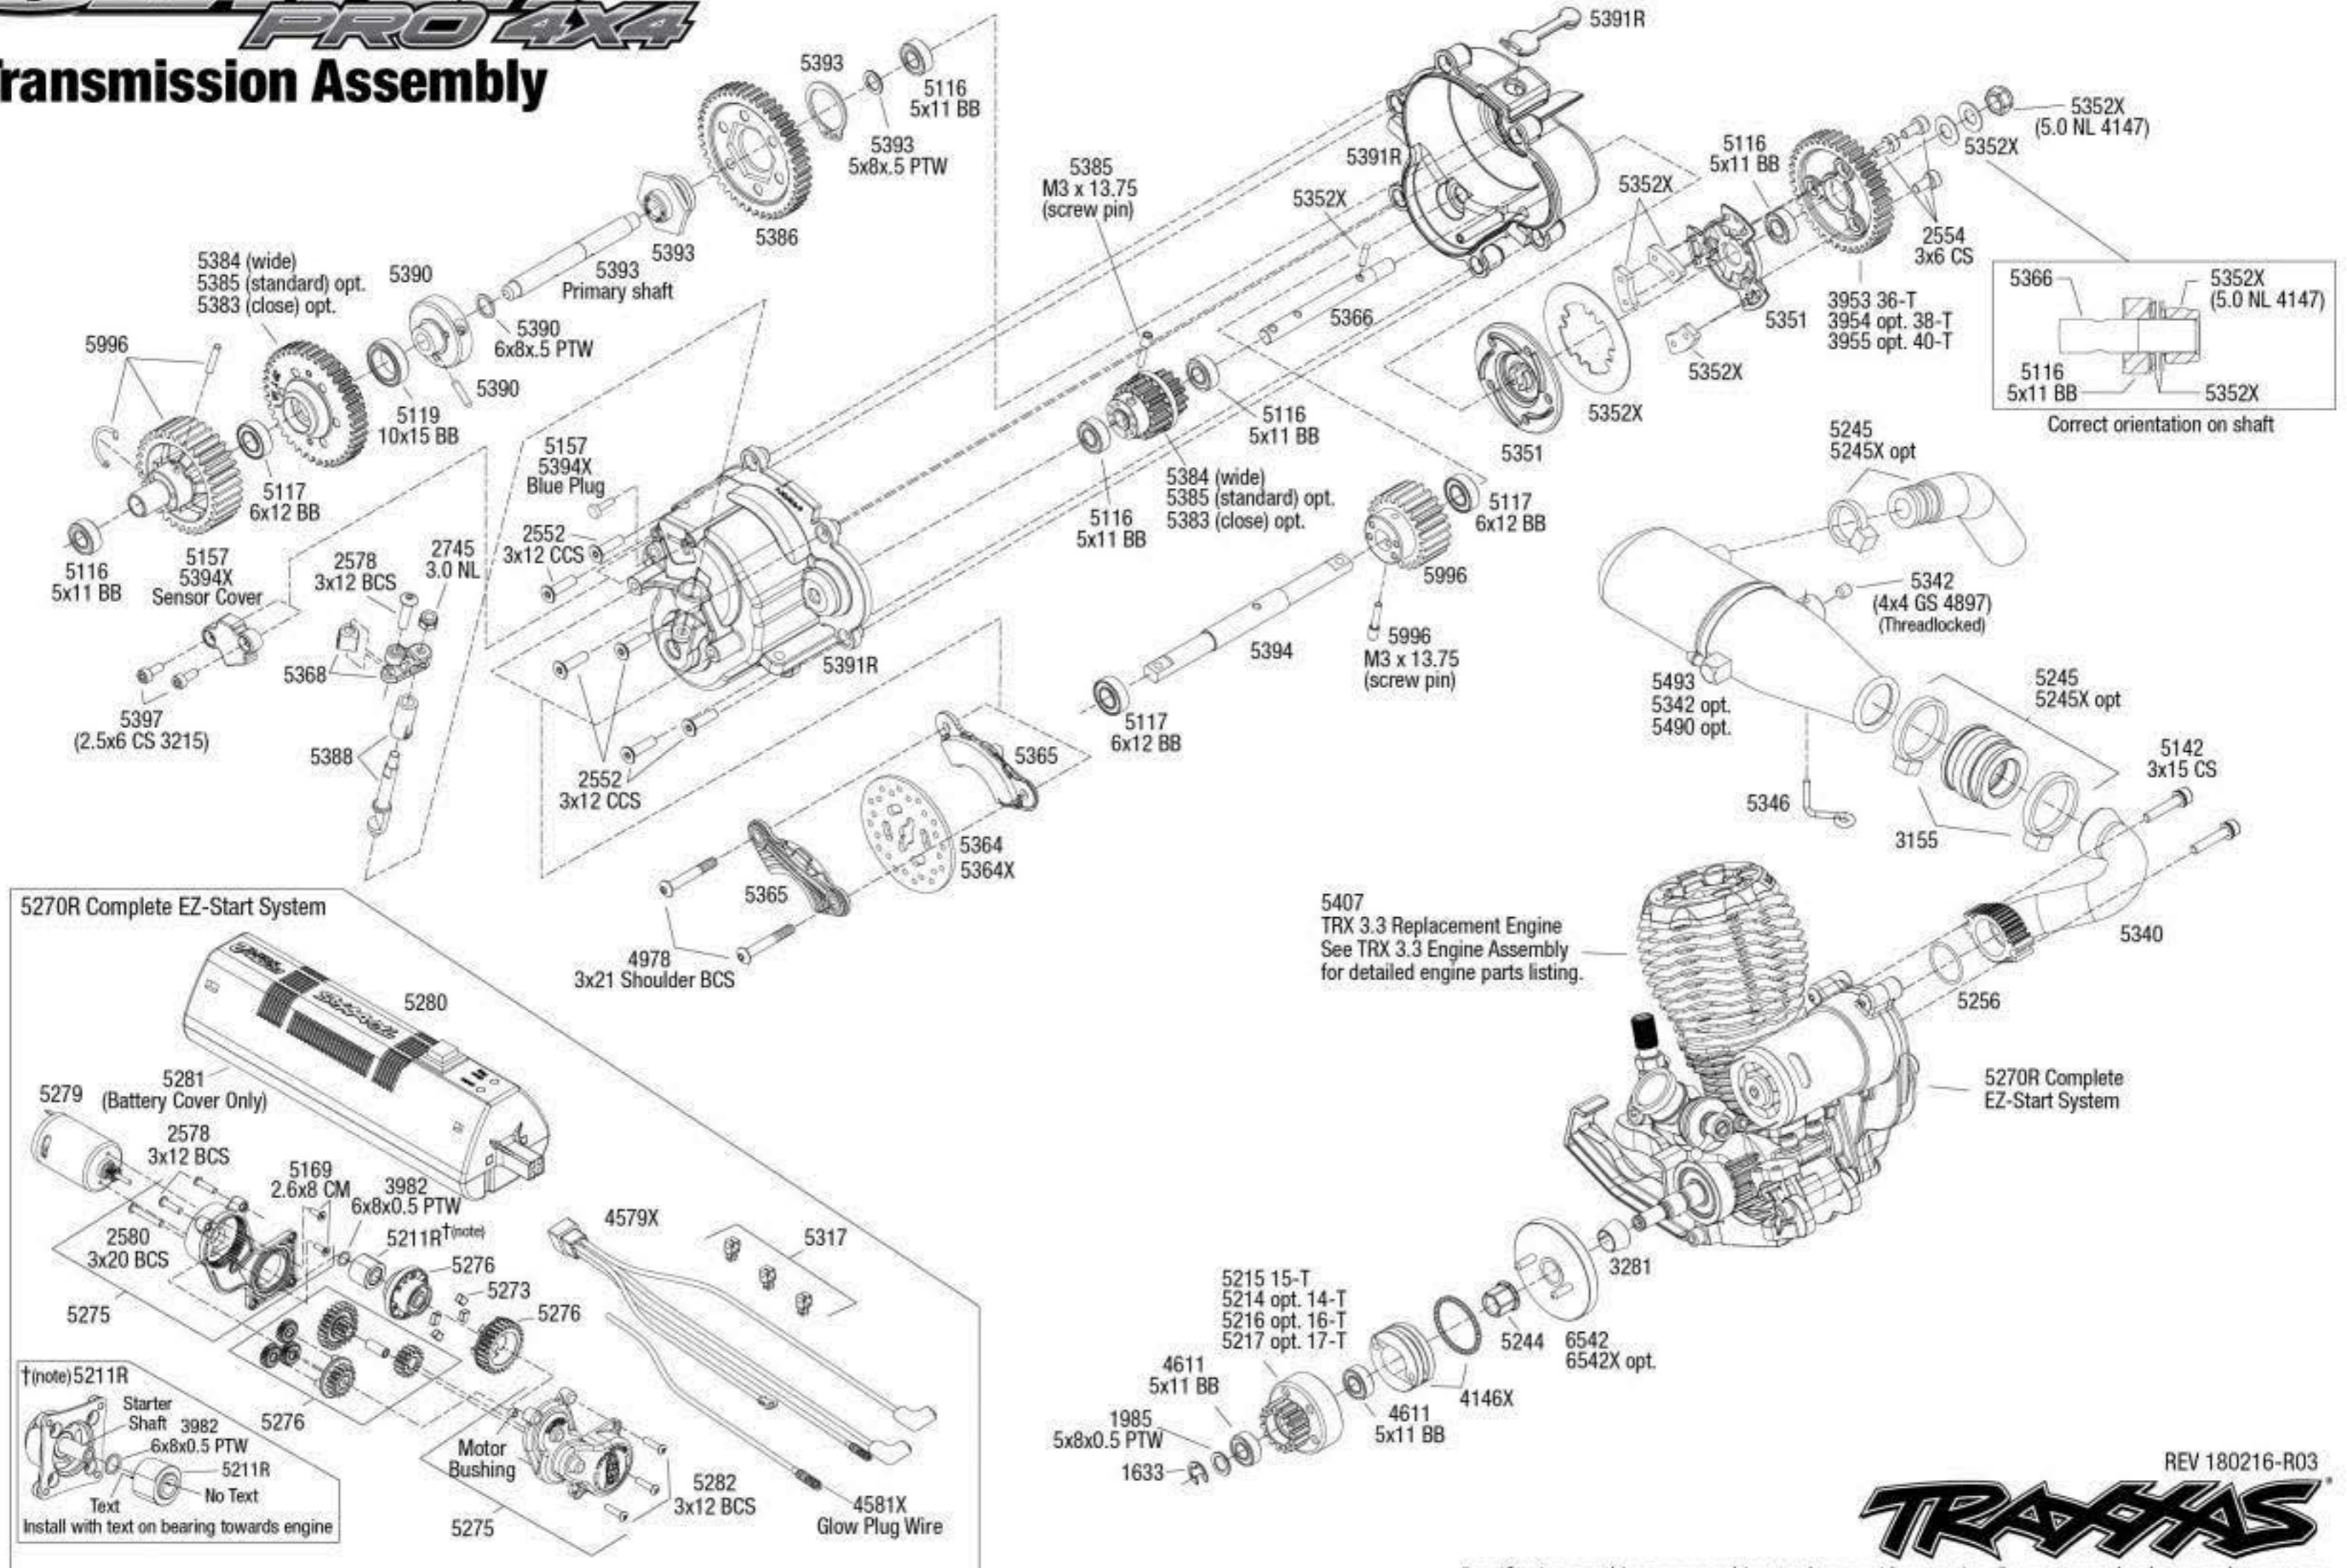

# SLAYER PRO 4X4

## Transmission Assembly

See Parts List for a complete listing of optional accessories.

Specifications on this page are subject to change without notice. Every attempt has been made to ensure the accuracy of this drawing, however Traxxas cannot be held responsible for typographical or other errors.

REV 180216-R03  
**TRAXXAS**