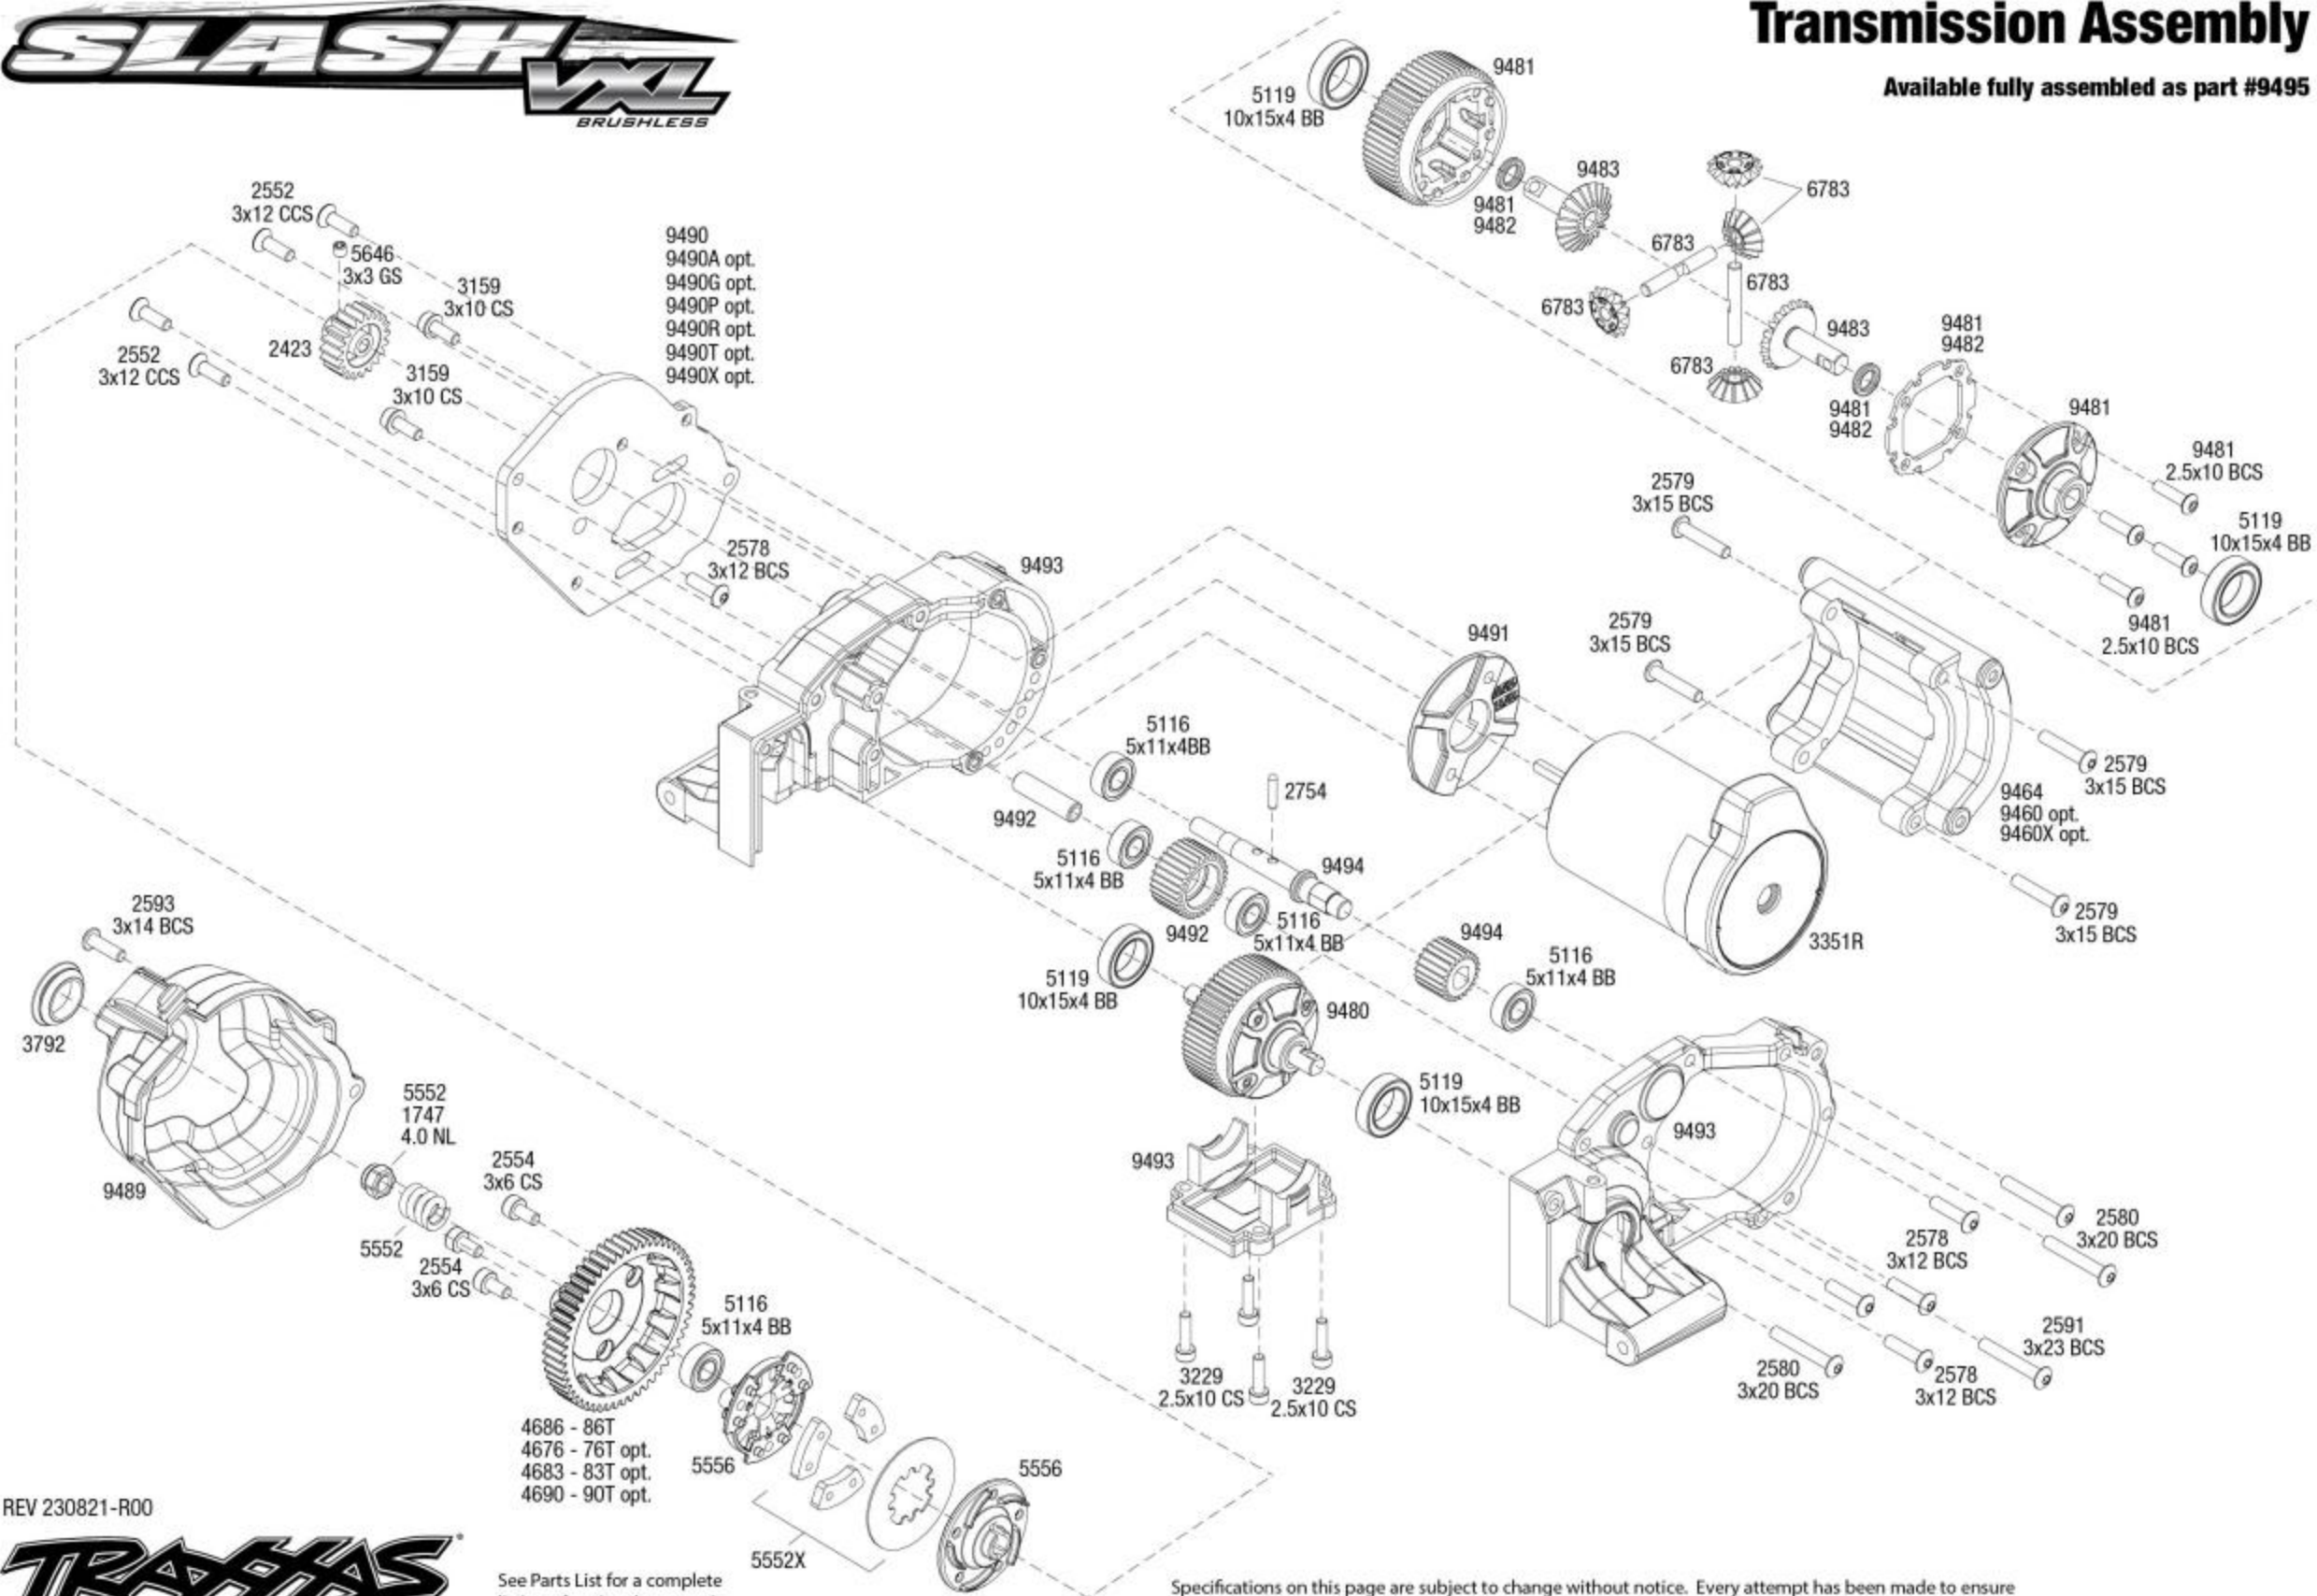

Available fully assembled as part #9495

REV 230821-R00

See Parts List for a complete listing of optional accessories.

Specifications on this page are subject to change without notice. Every attempt has been made to ensure the accuracy of this drawing; however, Traxxas cannot be held responsible for typographical or other errors.