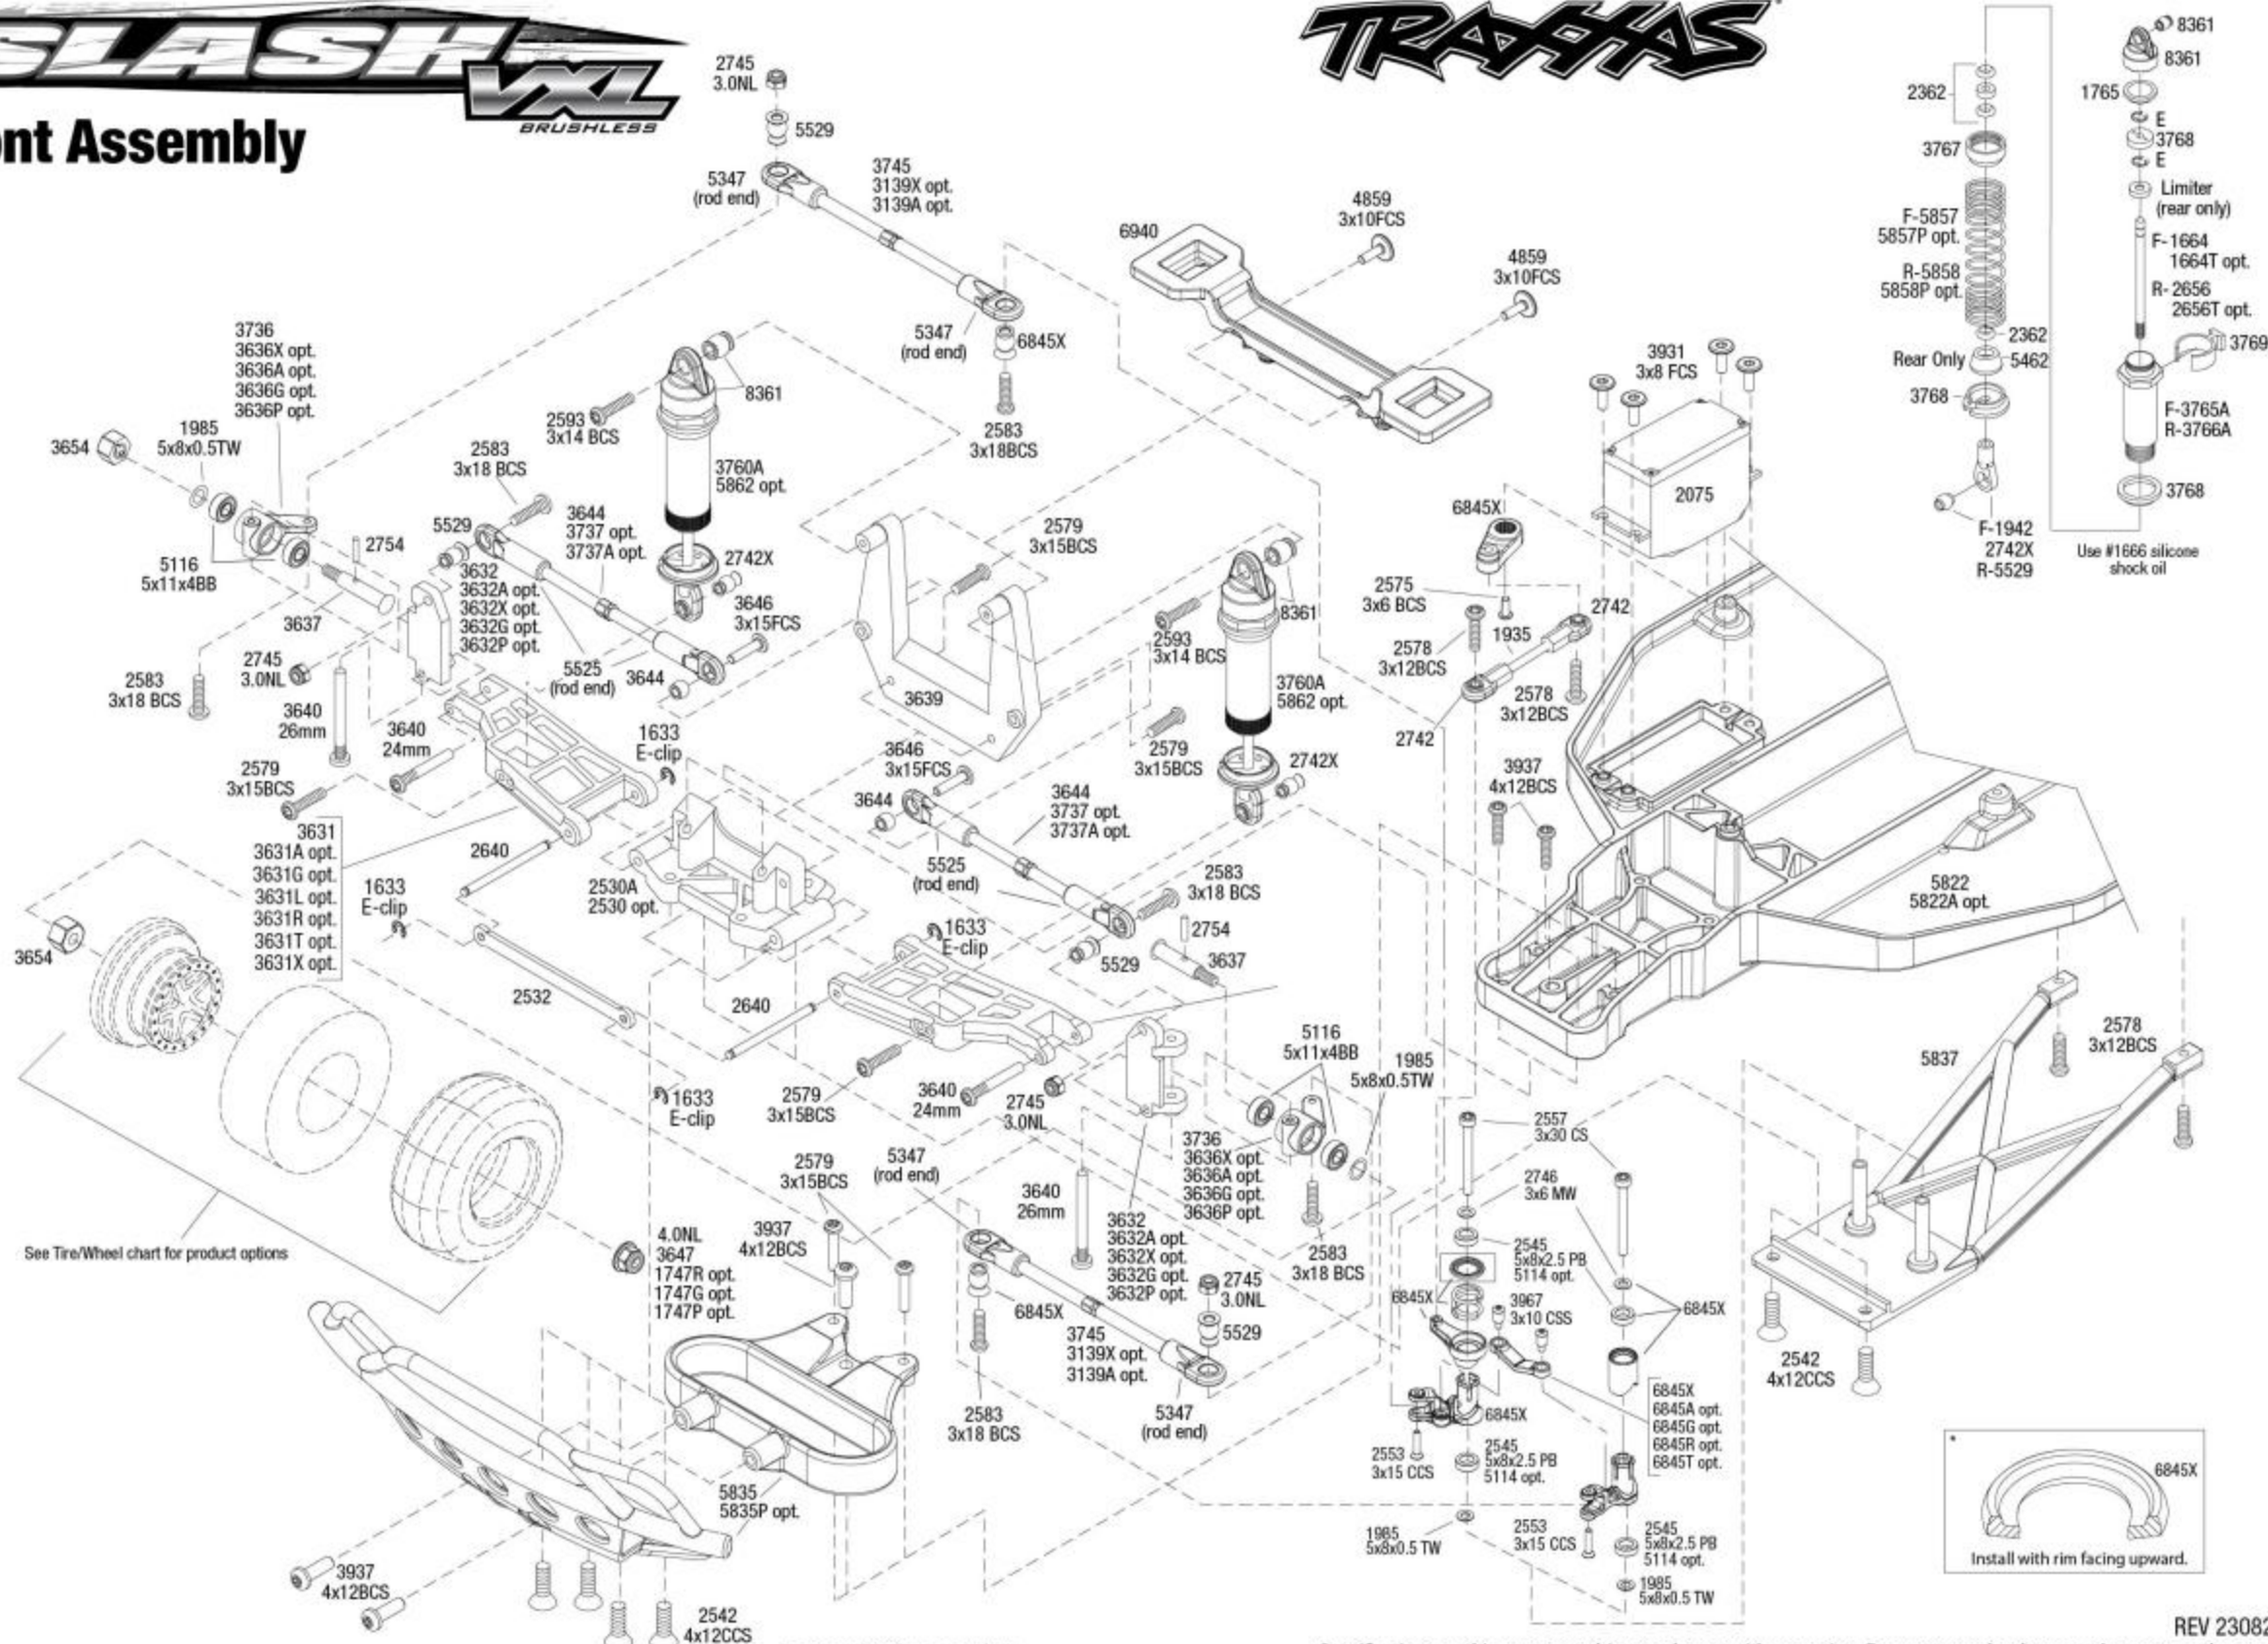

Front Assembly

See Parts List for a complete listing of optional accessories.

Specifications on this page are subject to change without notice. Every attempt has been made to ensure the accuracy of this drawing; however, Traxxas cannot be held responsible for typographical or other errors.

REV 230821-R00