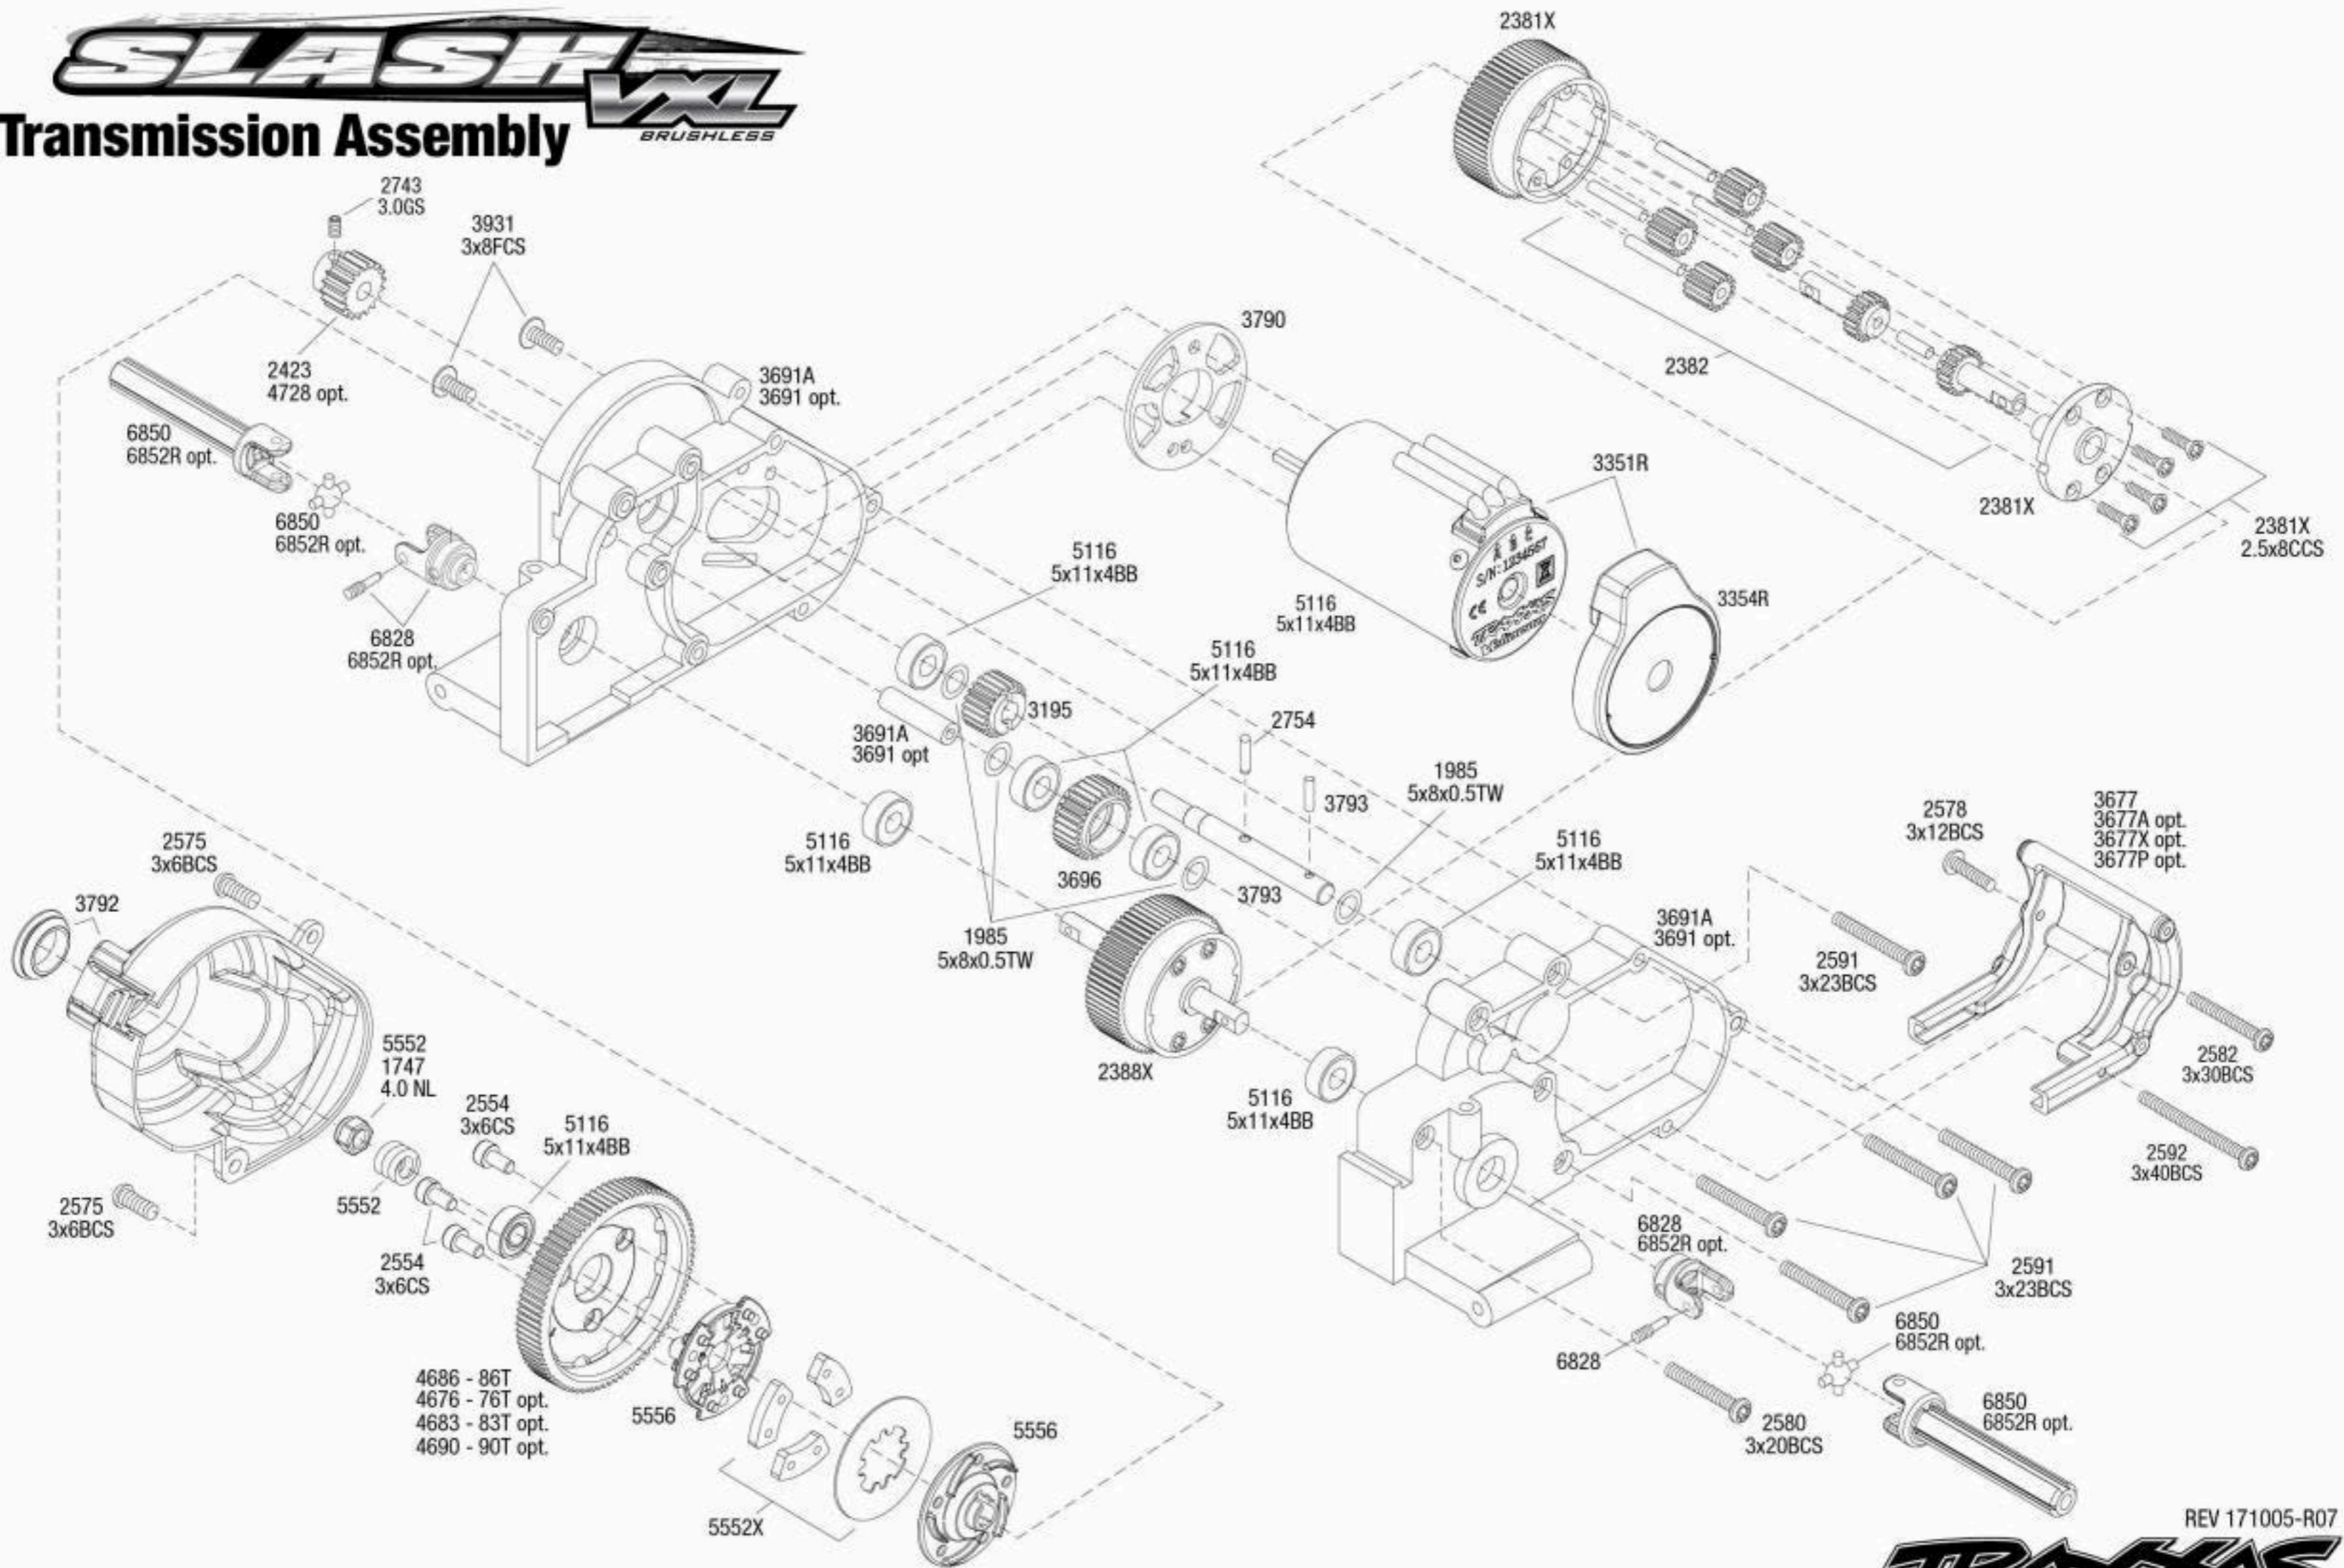

SLASH VXL

Transmission Assembly

BRUSHLESS

See Parts List for a complete listing of optional accessories.

Specifications on this page are subject to change without notice. Every attempt has been made to ensure the accuracy of this drawing; however, Traxxas cannot be held responsible for typographical or other errors.

REV 171005-R07

TRAXXAS