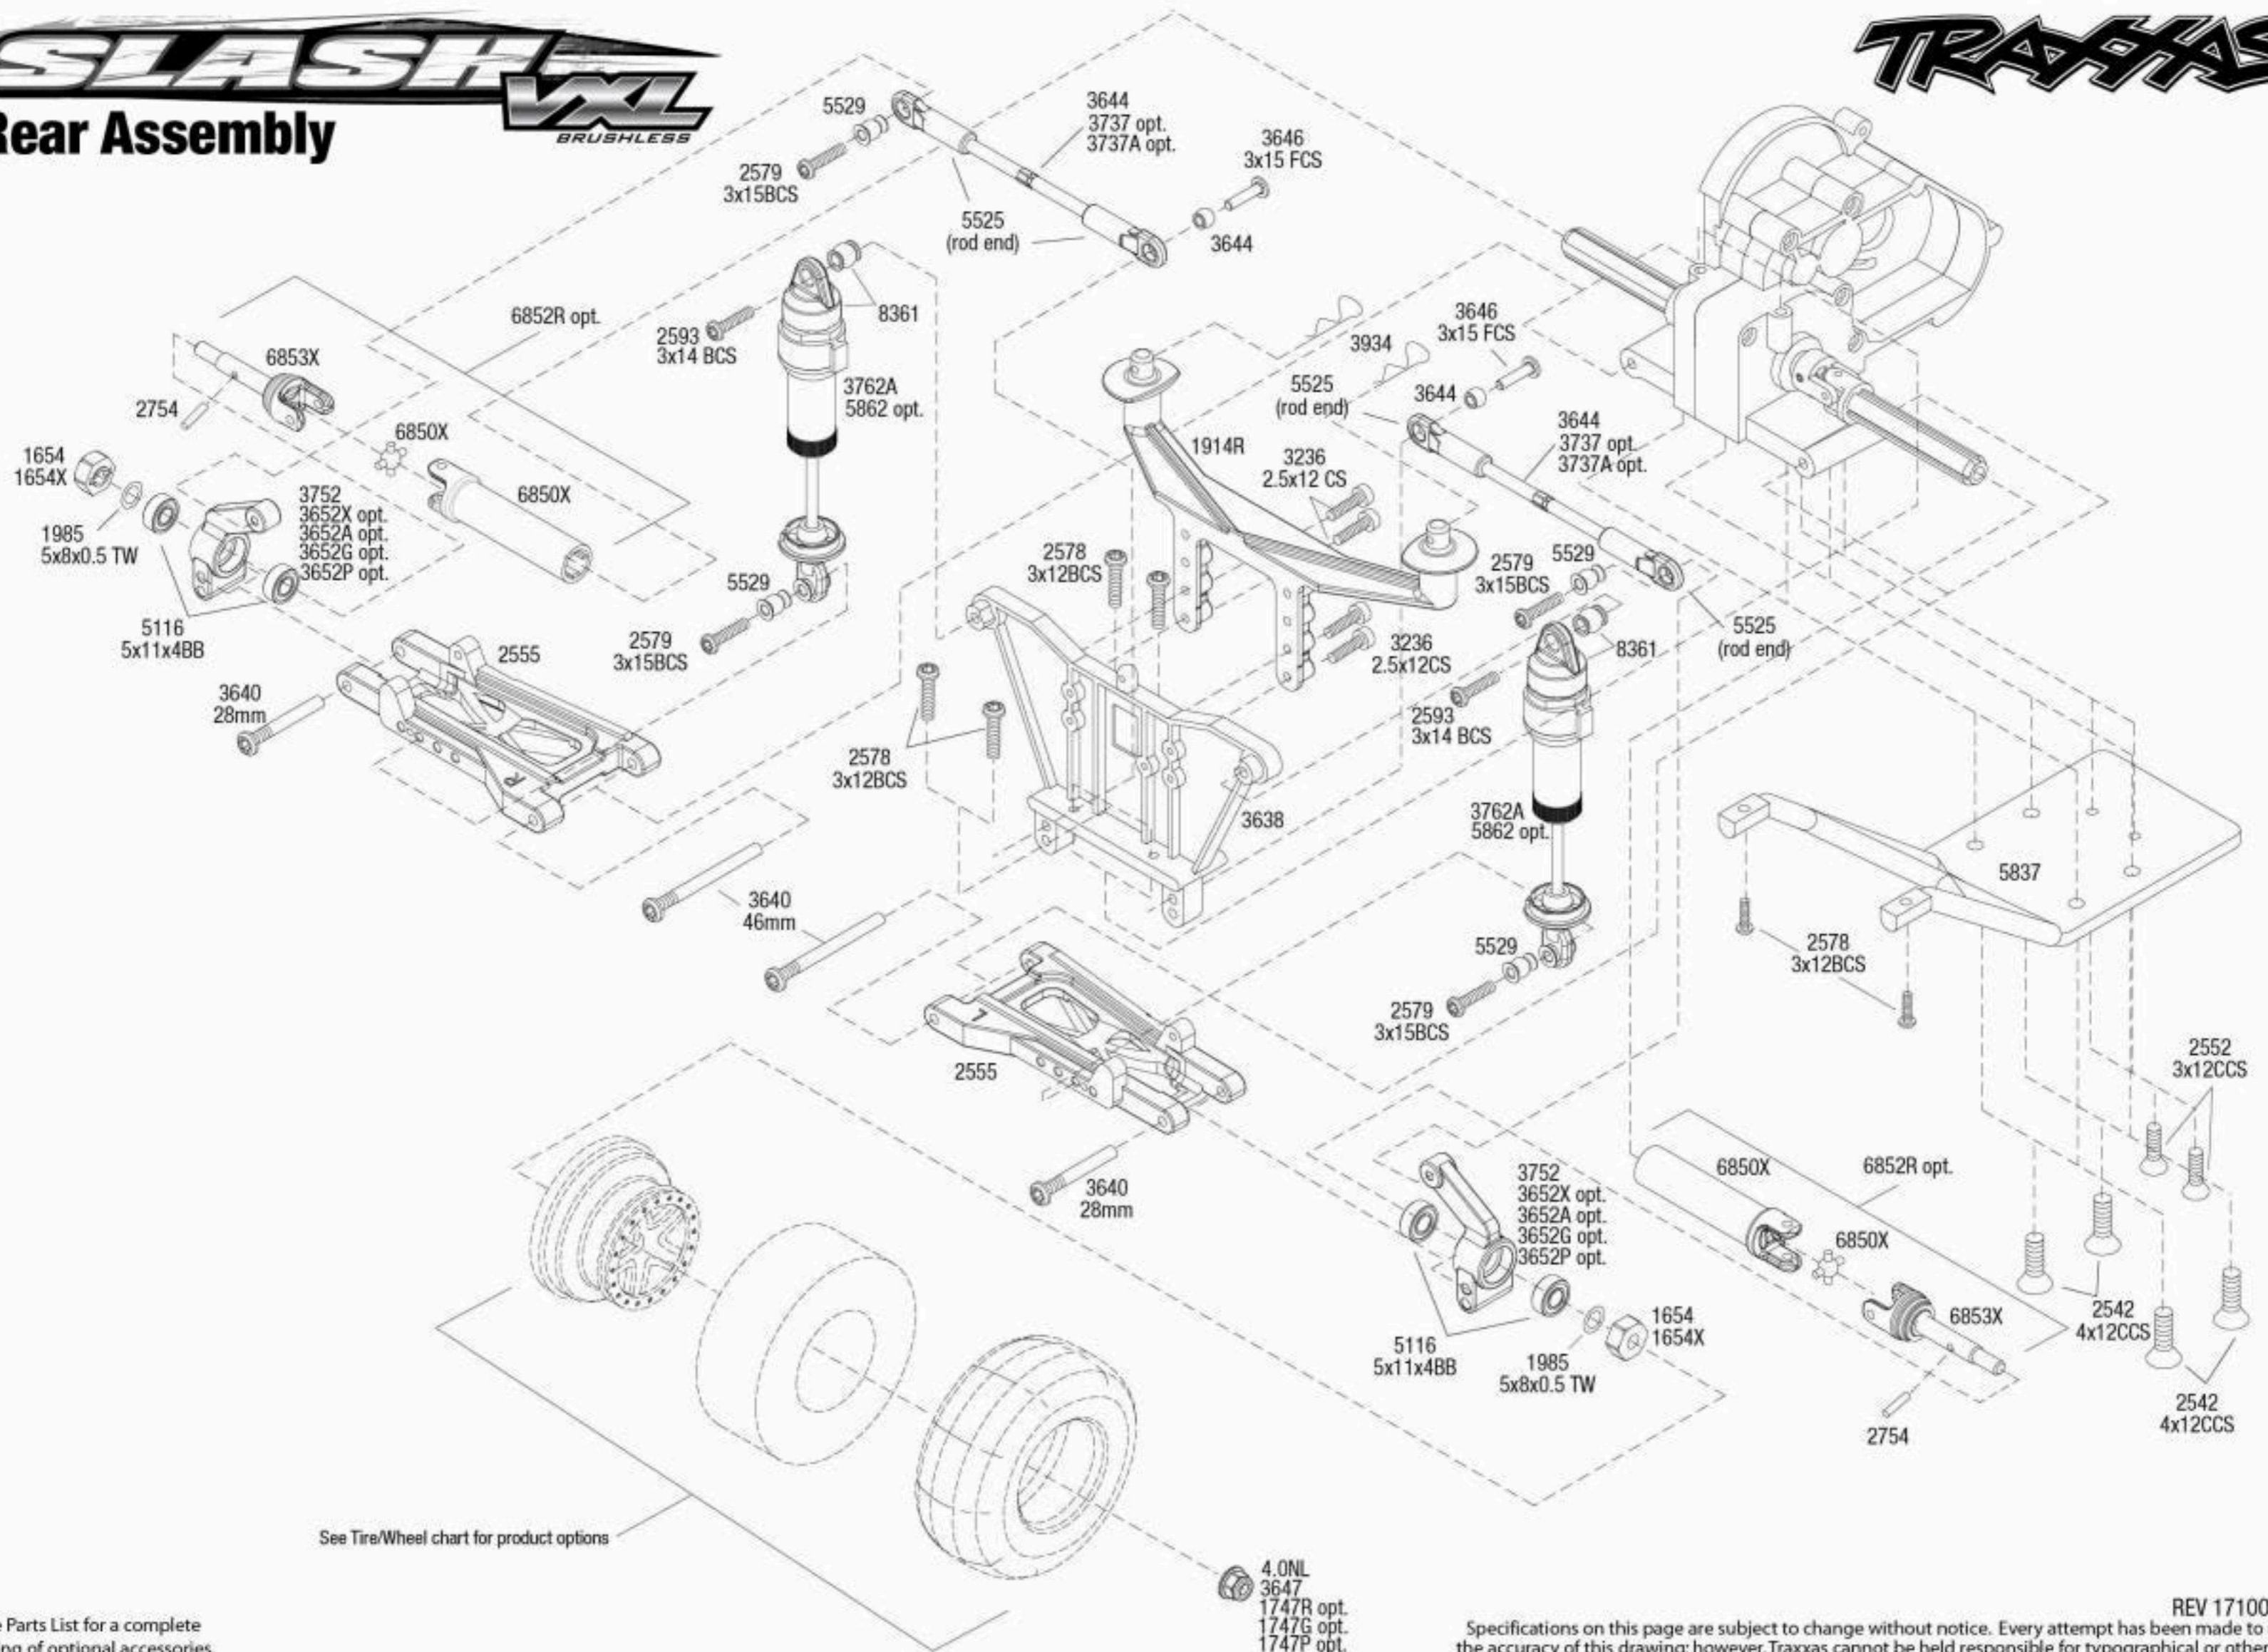

SLASH XL

BRUSHLESS

Rear Assembly

TRAXXAS

See Tire/Wheel chart for product options

See Parts List for a complete listing of optional accessories.

Specifications on this page are subject to change without notice. Every attempt has been made to ensure the accuracy of this drawing; however, Traxxas cannot be held responsible for typographical or other errors.

REV 171005-R07