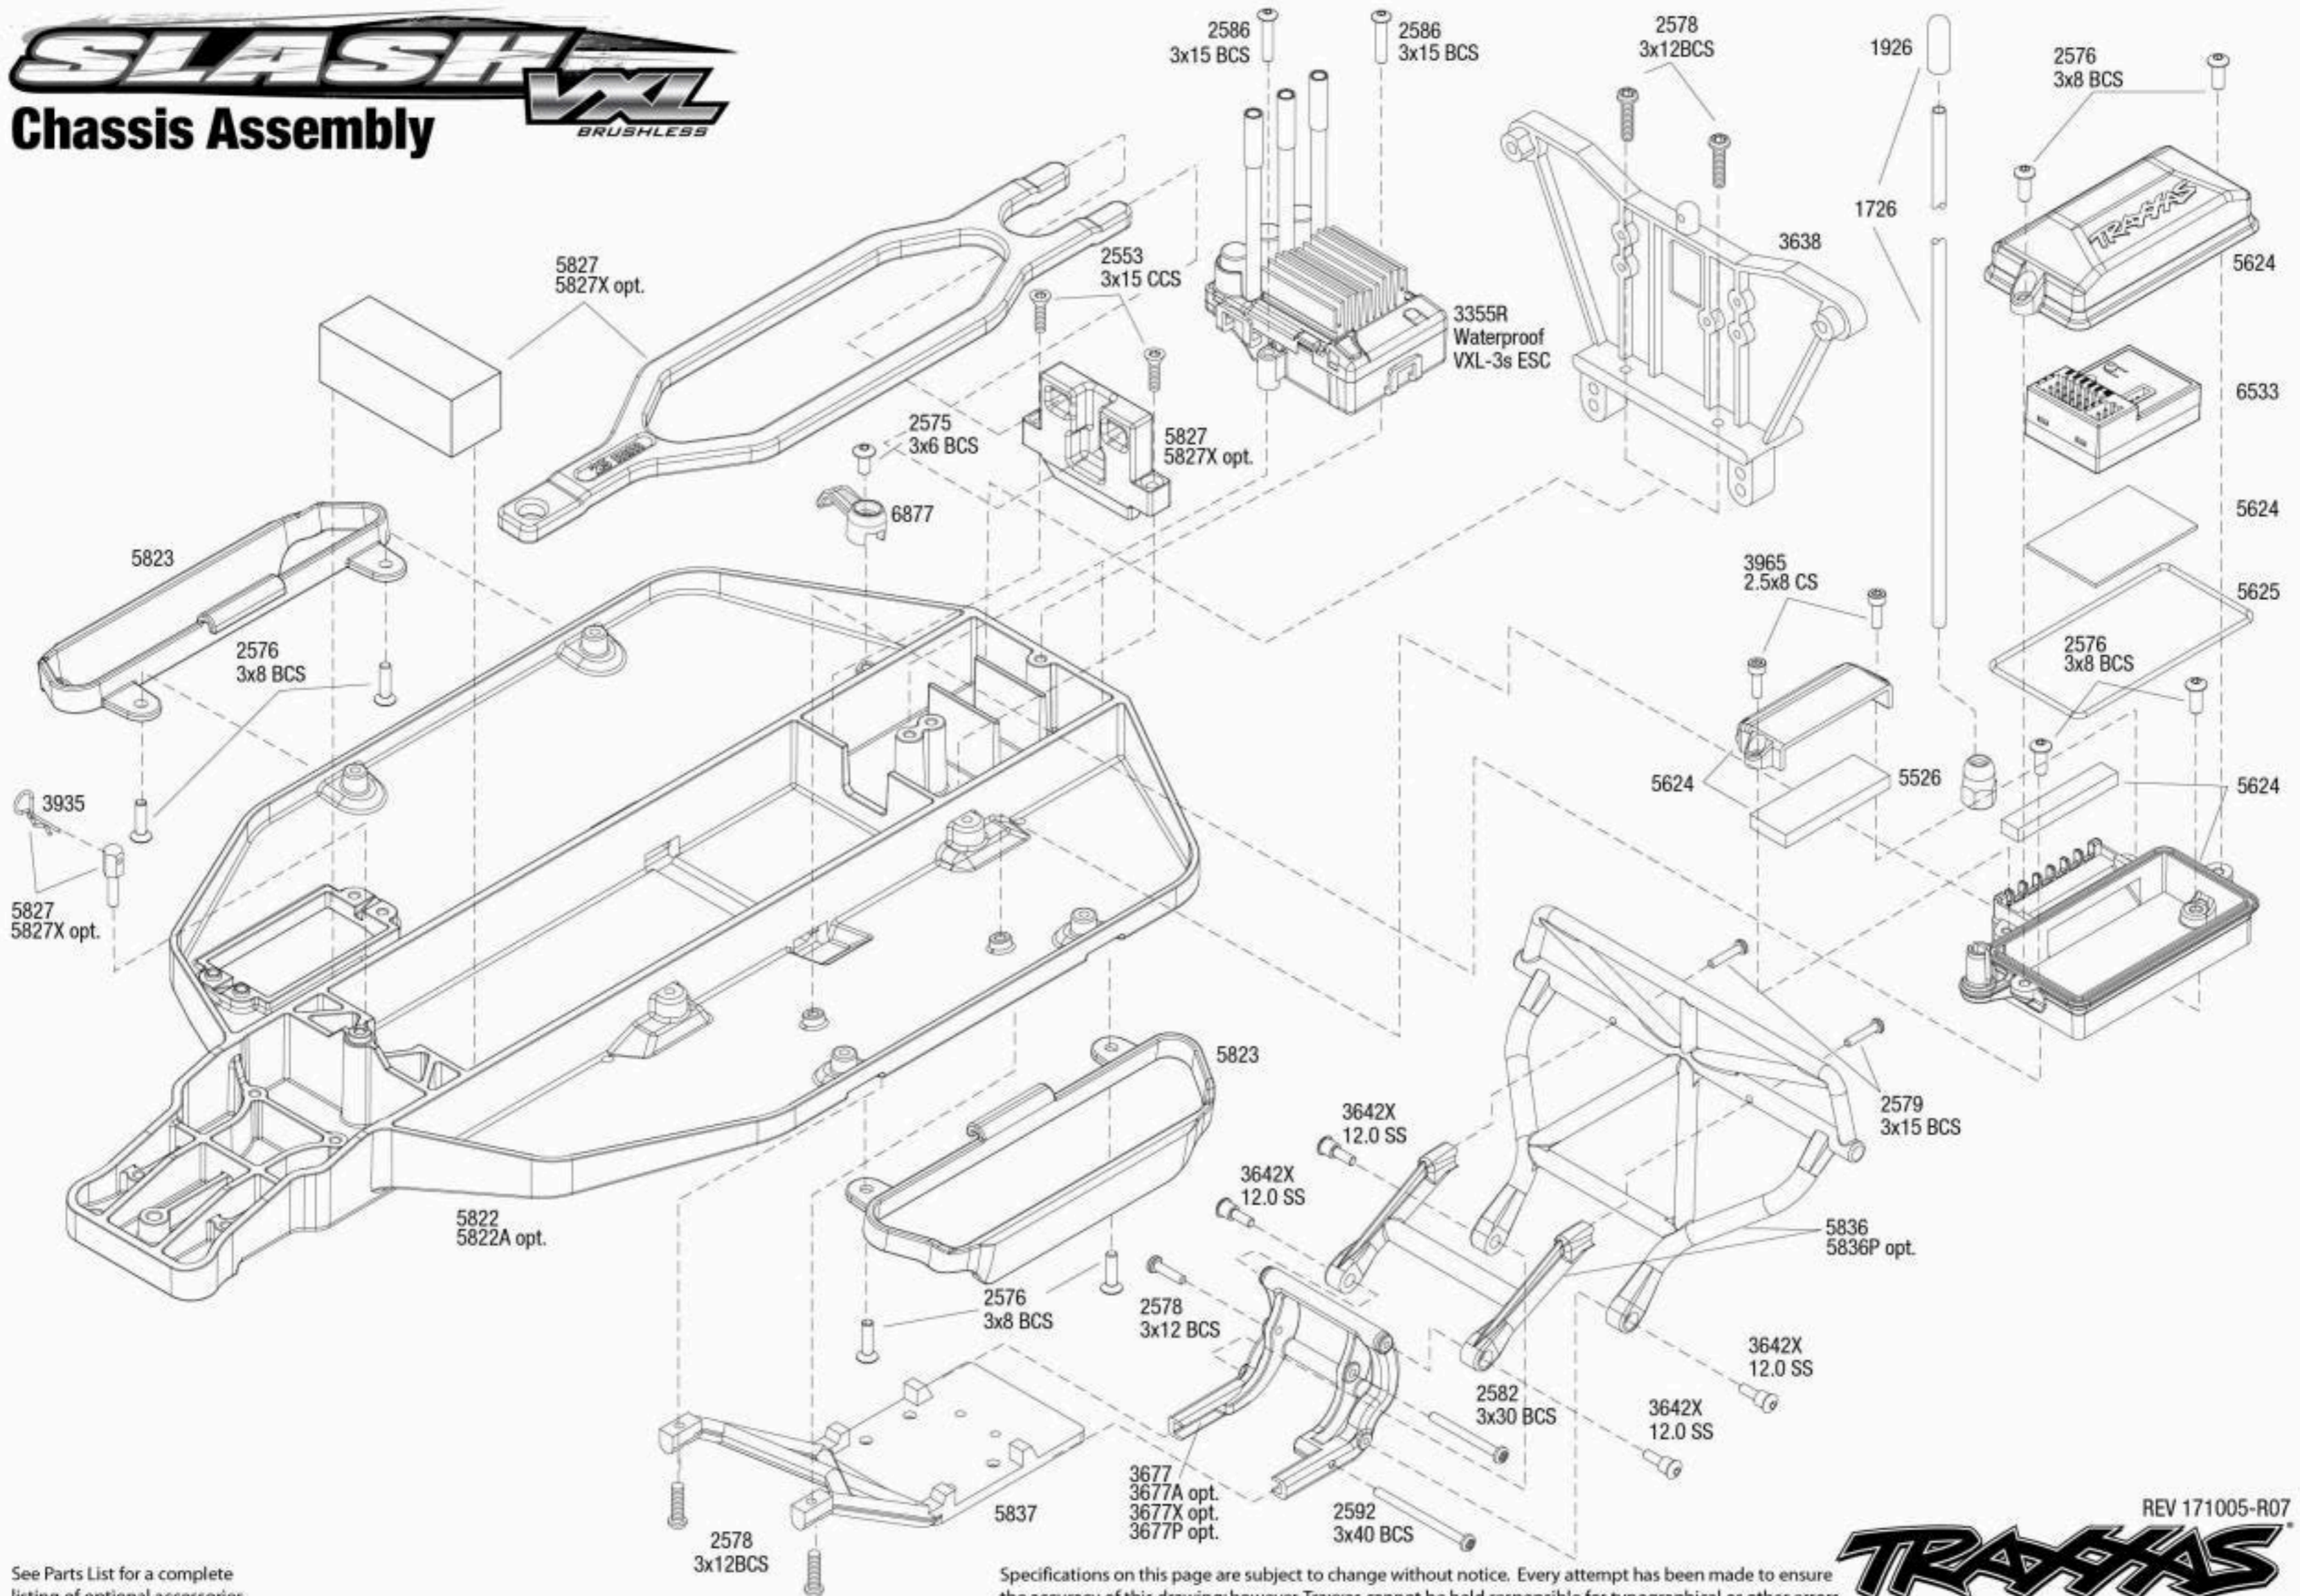

SLASH VXL

Chassis Assembly

BRUSHLESS

See Parts List for a complete listing of optional accessories.

Specifications on this page are subject to change without notice. Every attempt has been made to ensure the accuracy of this drawing; however, Traxxas cannot be held responsible for typographical or other errors.