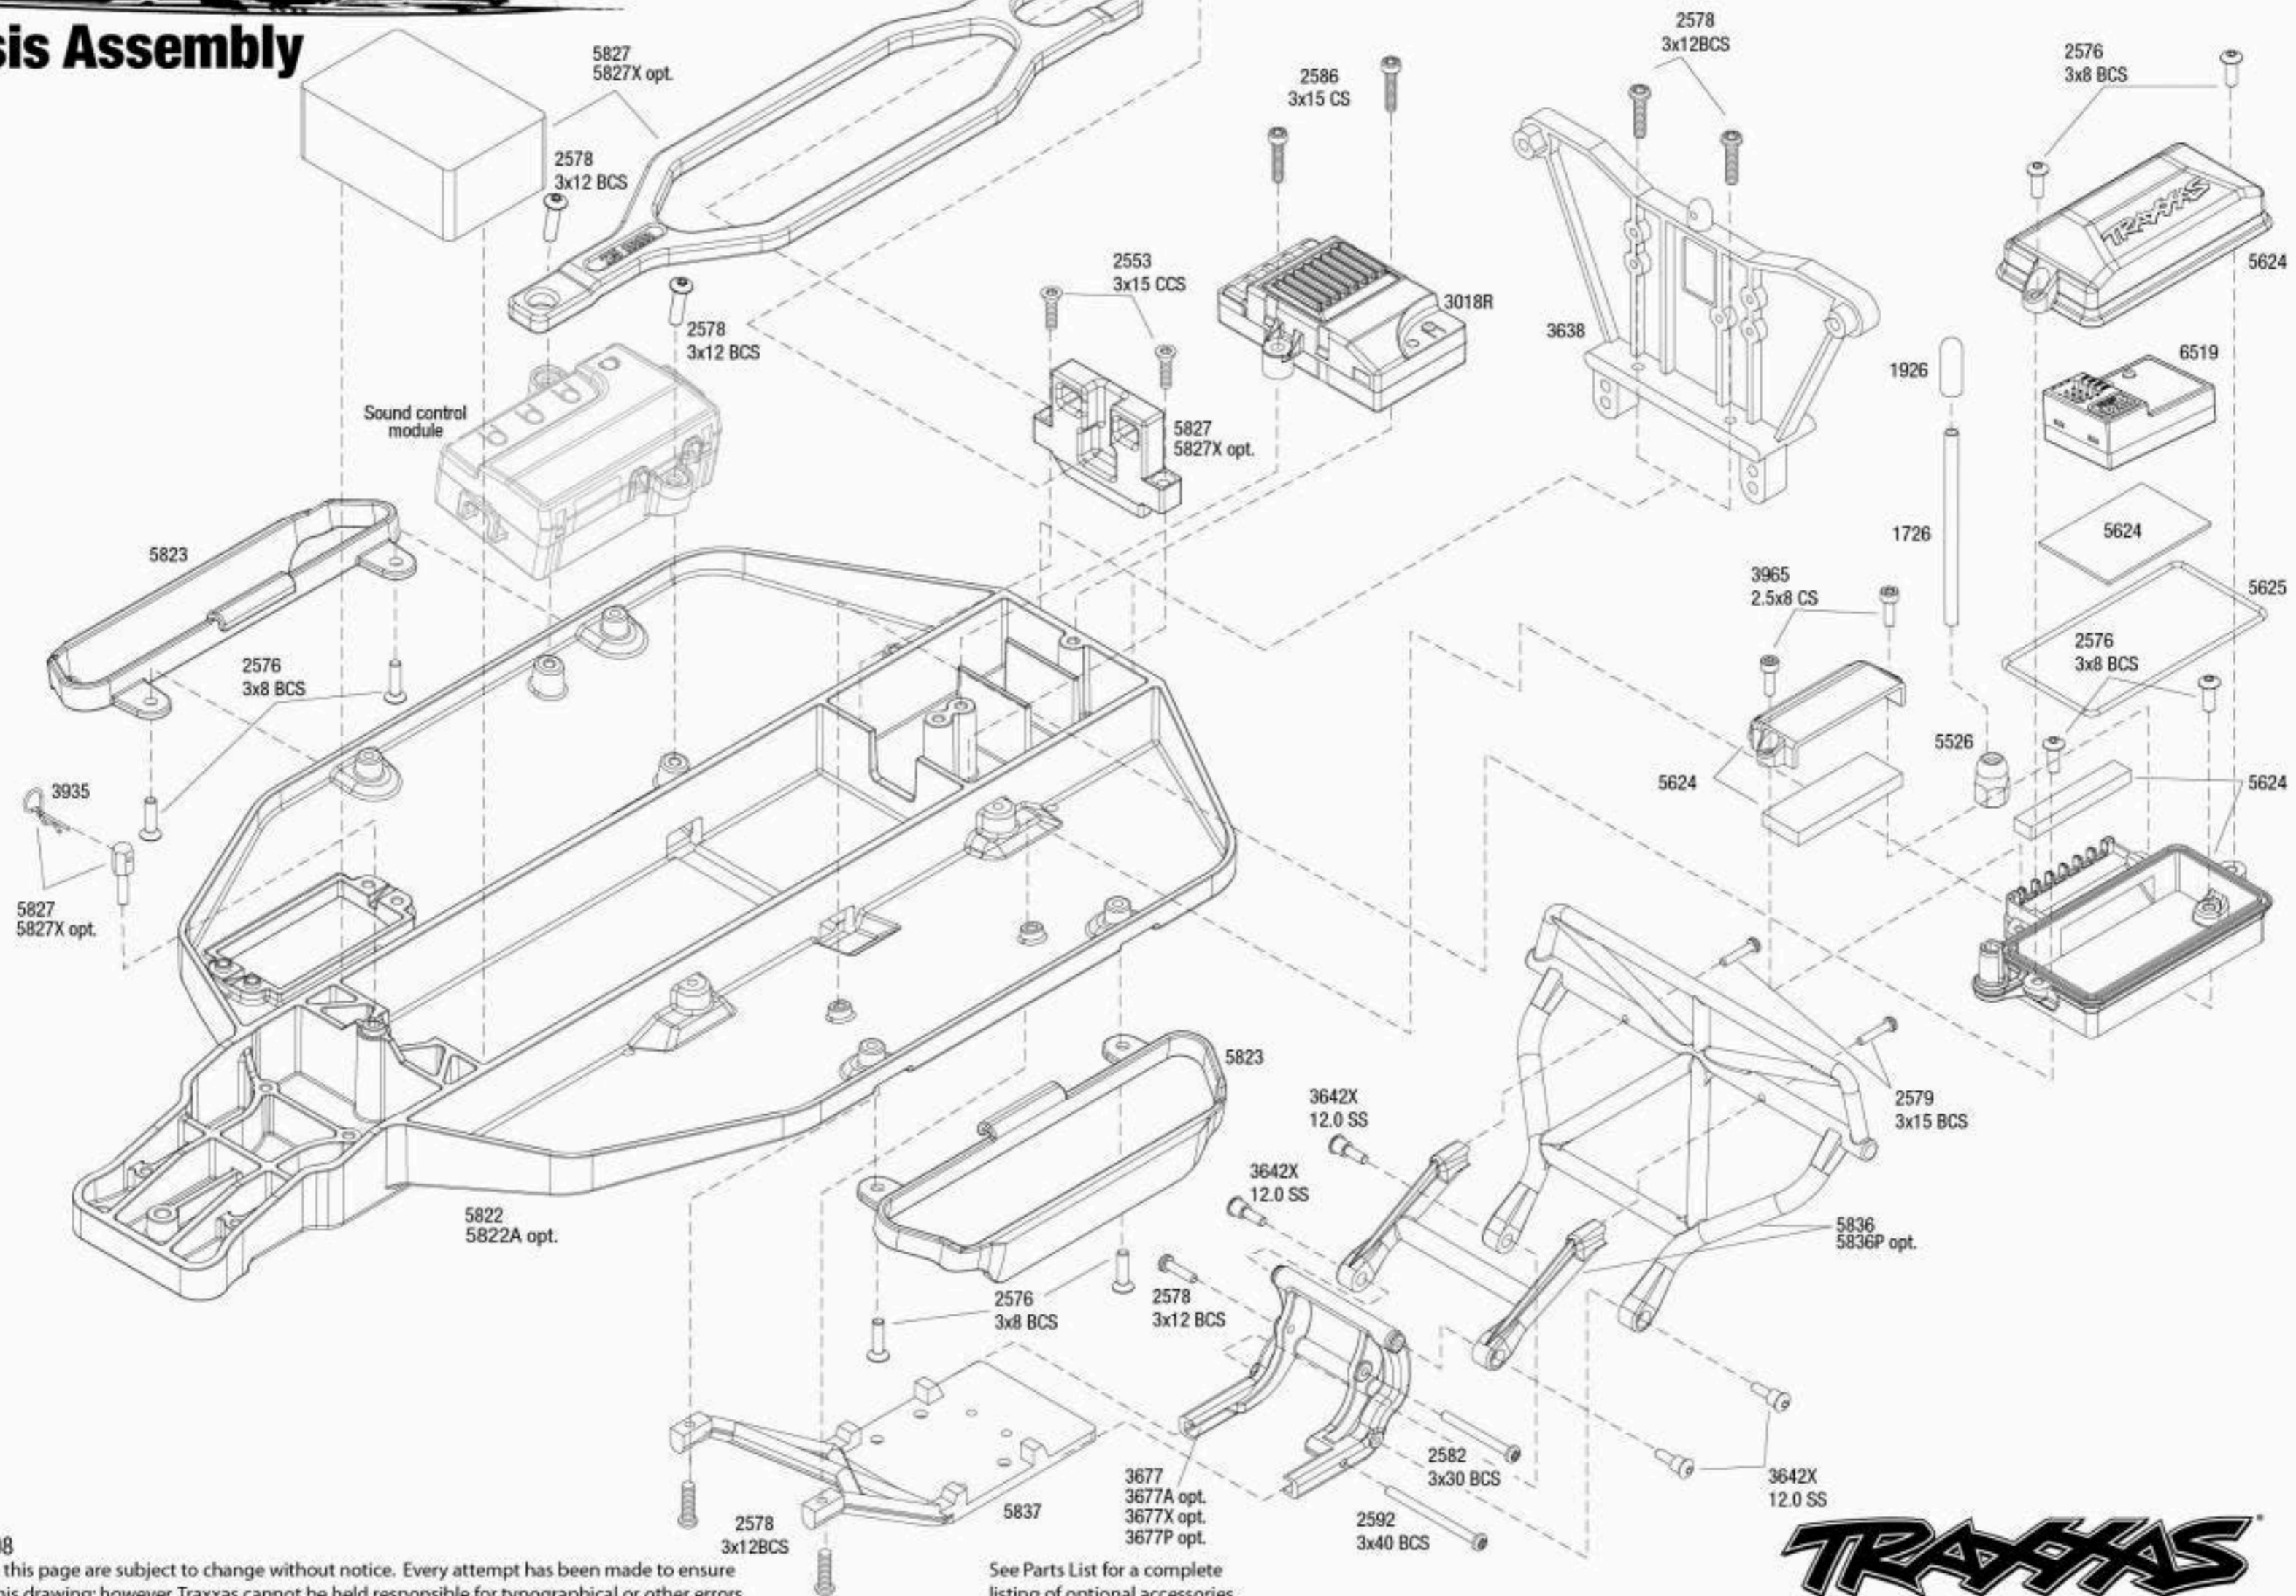

Chassis Assembly

REV 171005-R08
 Specifications on this page are subject to change without notice. Every attempt has been made to ensure the accuracy of this drawing; however, Traxxas cannot be held responsible for typographical or other errors.

See Parts List for a complete listing of optional accessories.