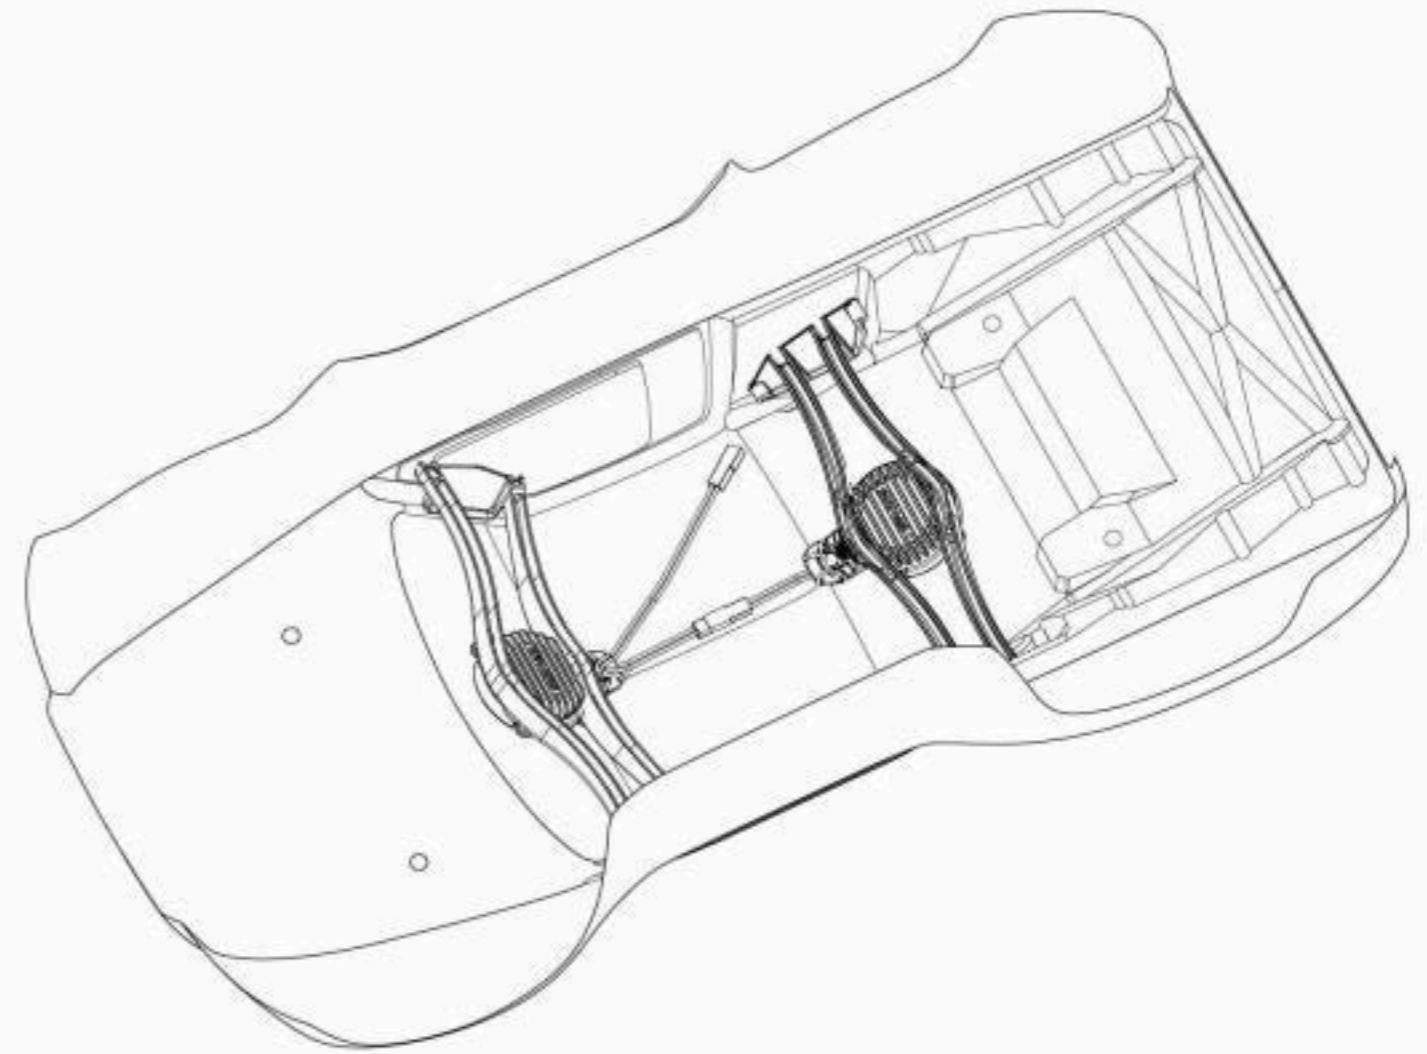

Body & On-Board Audio System Assembly

Completed Assembly (view from bottom)

REV 171005-R08

Specifications on this page are subject to change without notice. Every attempt has been made to ensure the accuracy of this drawing; however, Traxxas cannot be held responsible for typographical or other errors.

See Parts List for a complete listing of optional accessories.