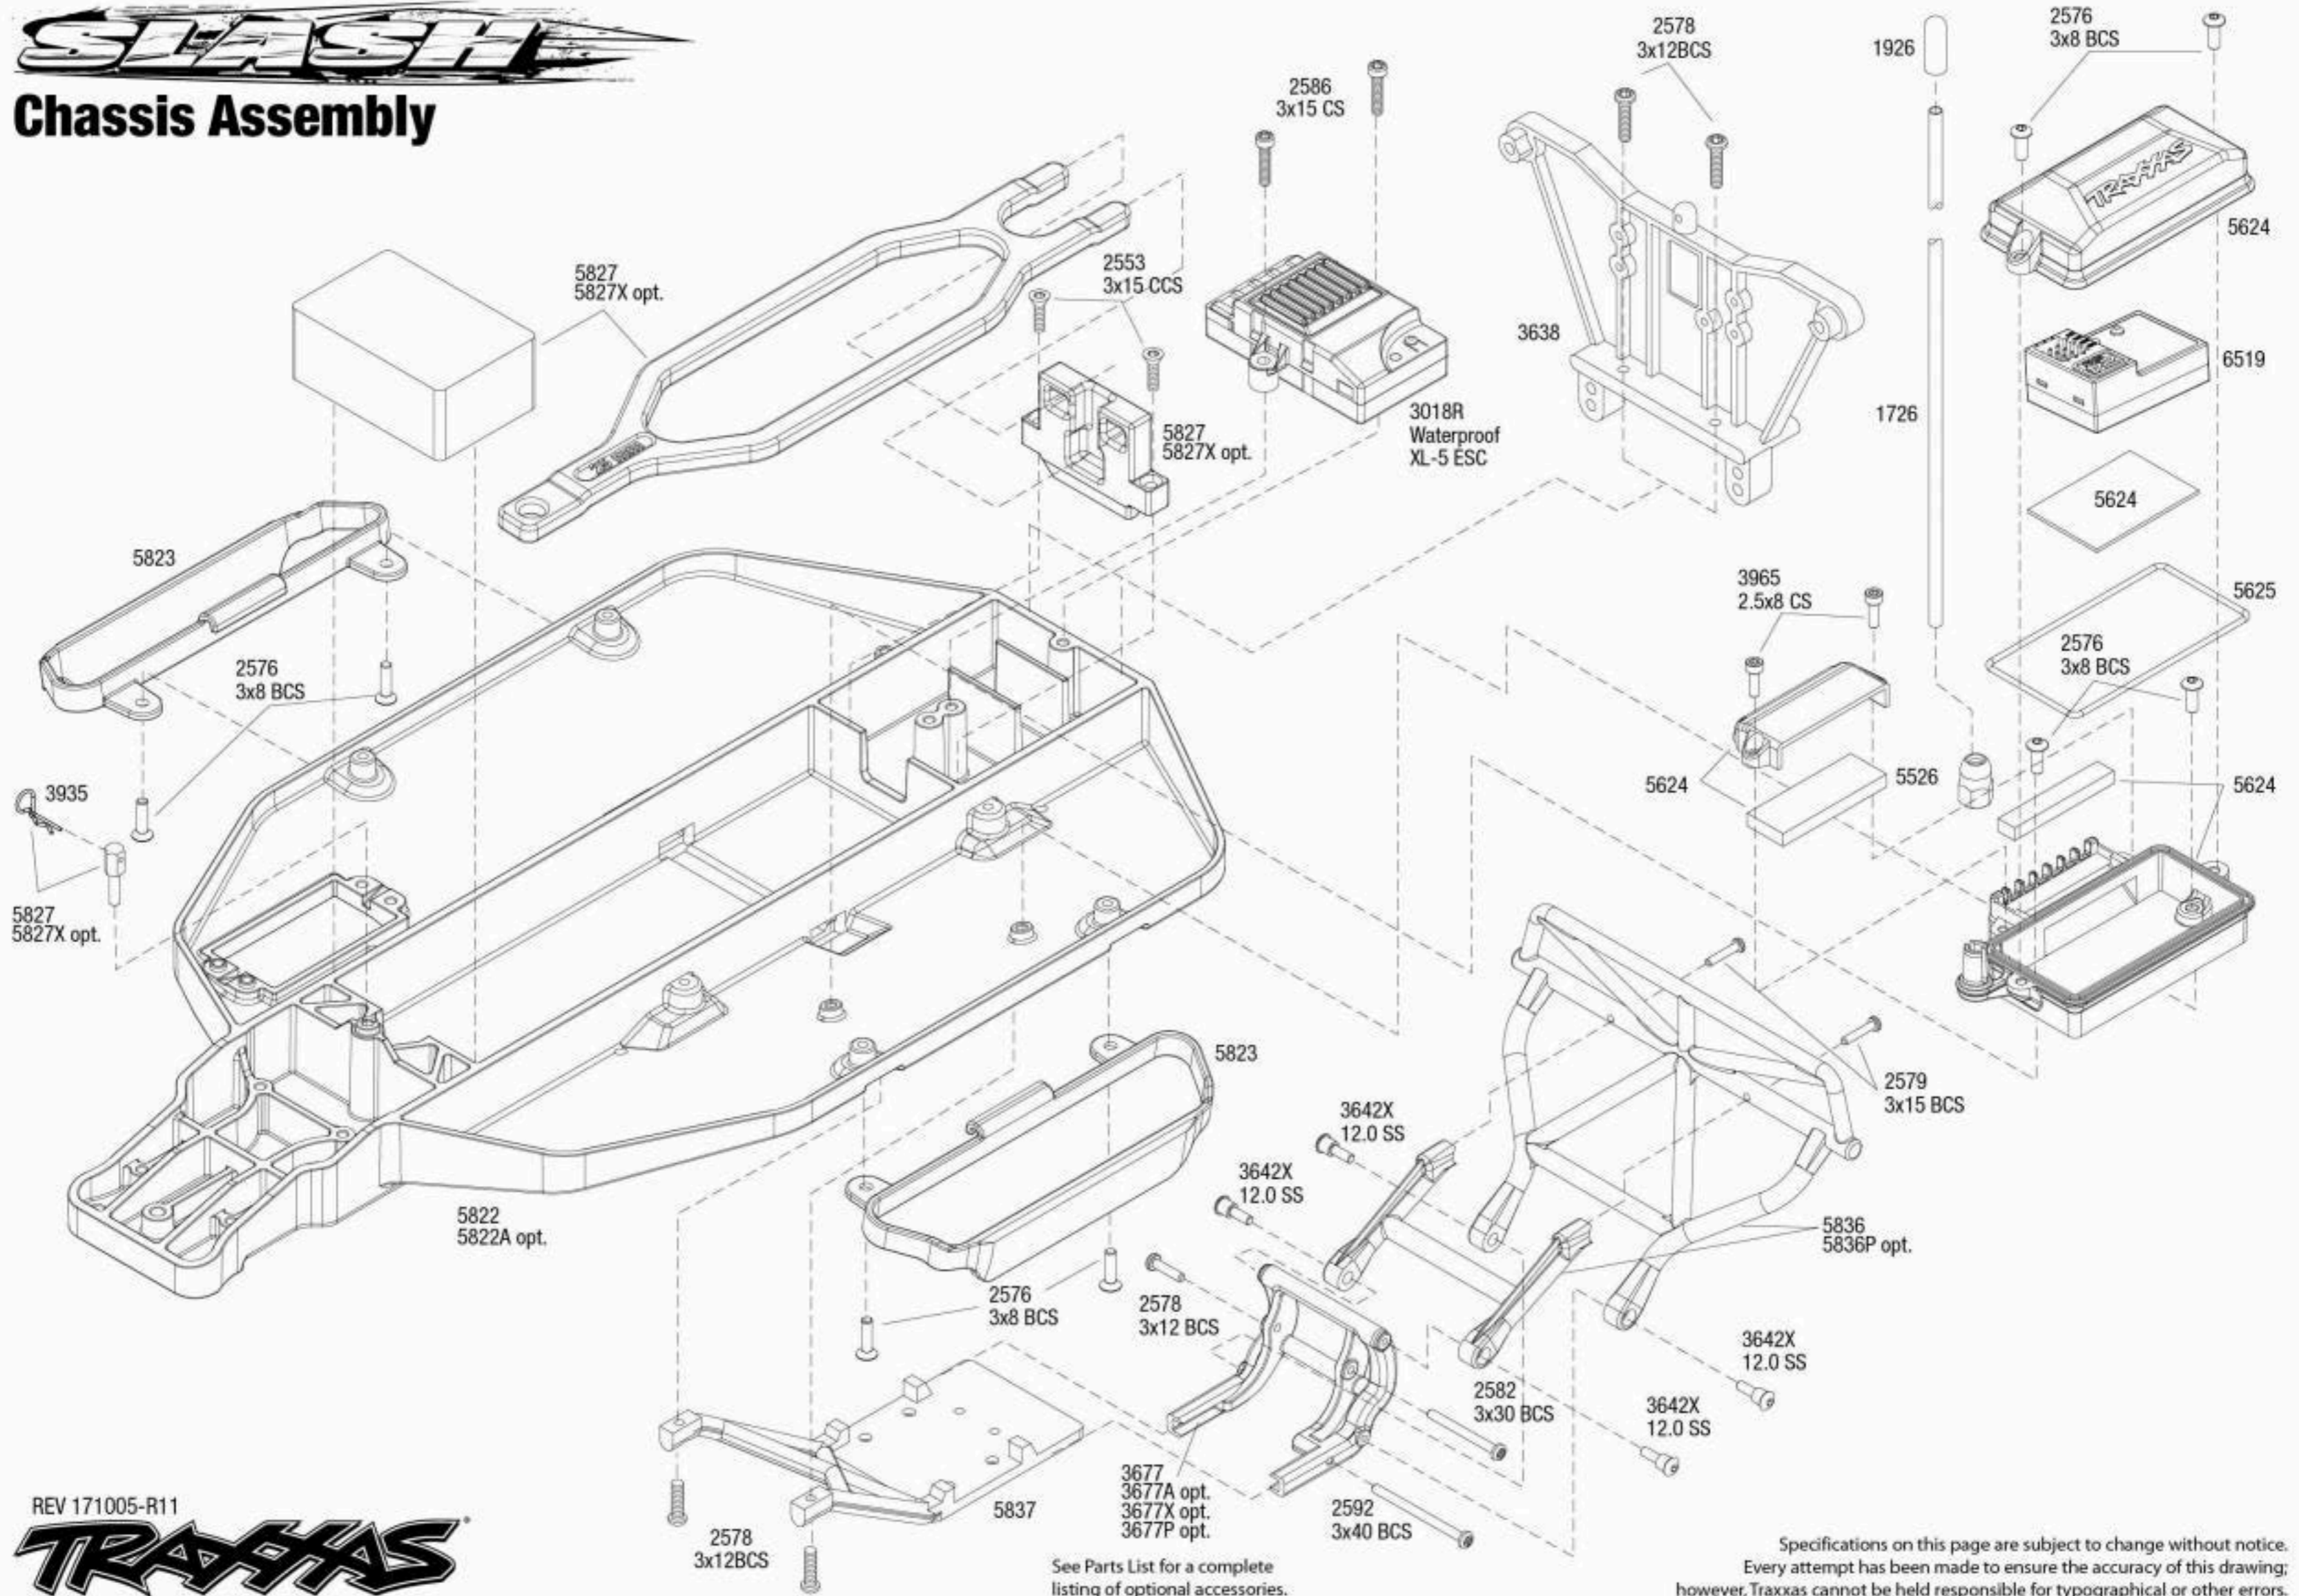

Chassis Assembly

REV 171005-R11

See Parts List for a complete listing of optional accessories.

Specifications on this page are subject to change without notice. Every attempt has been made to ensure the accuracy of this drawing; however, Traxxas cannot be held responsible for typographical or other errors.