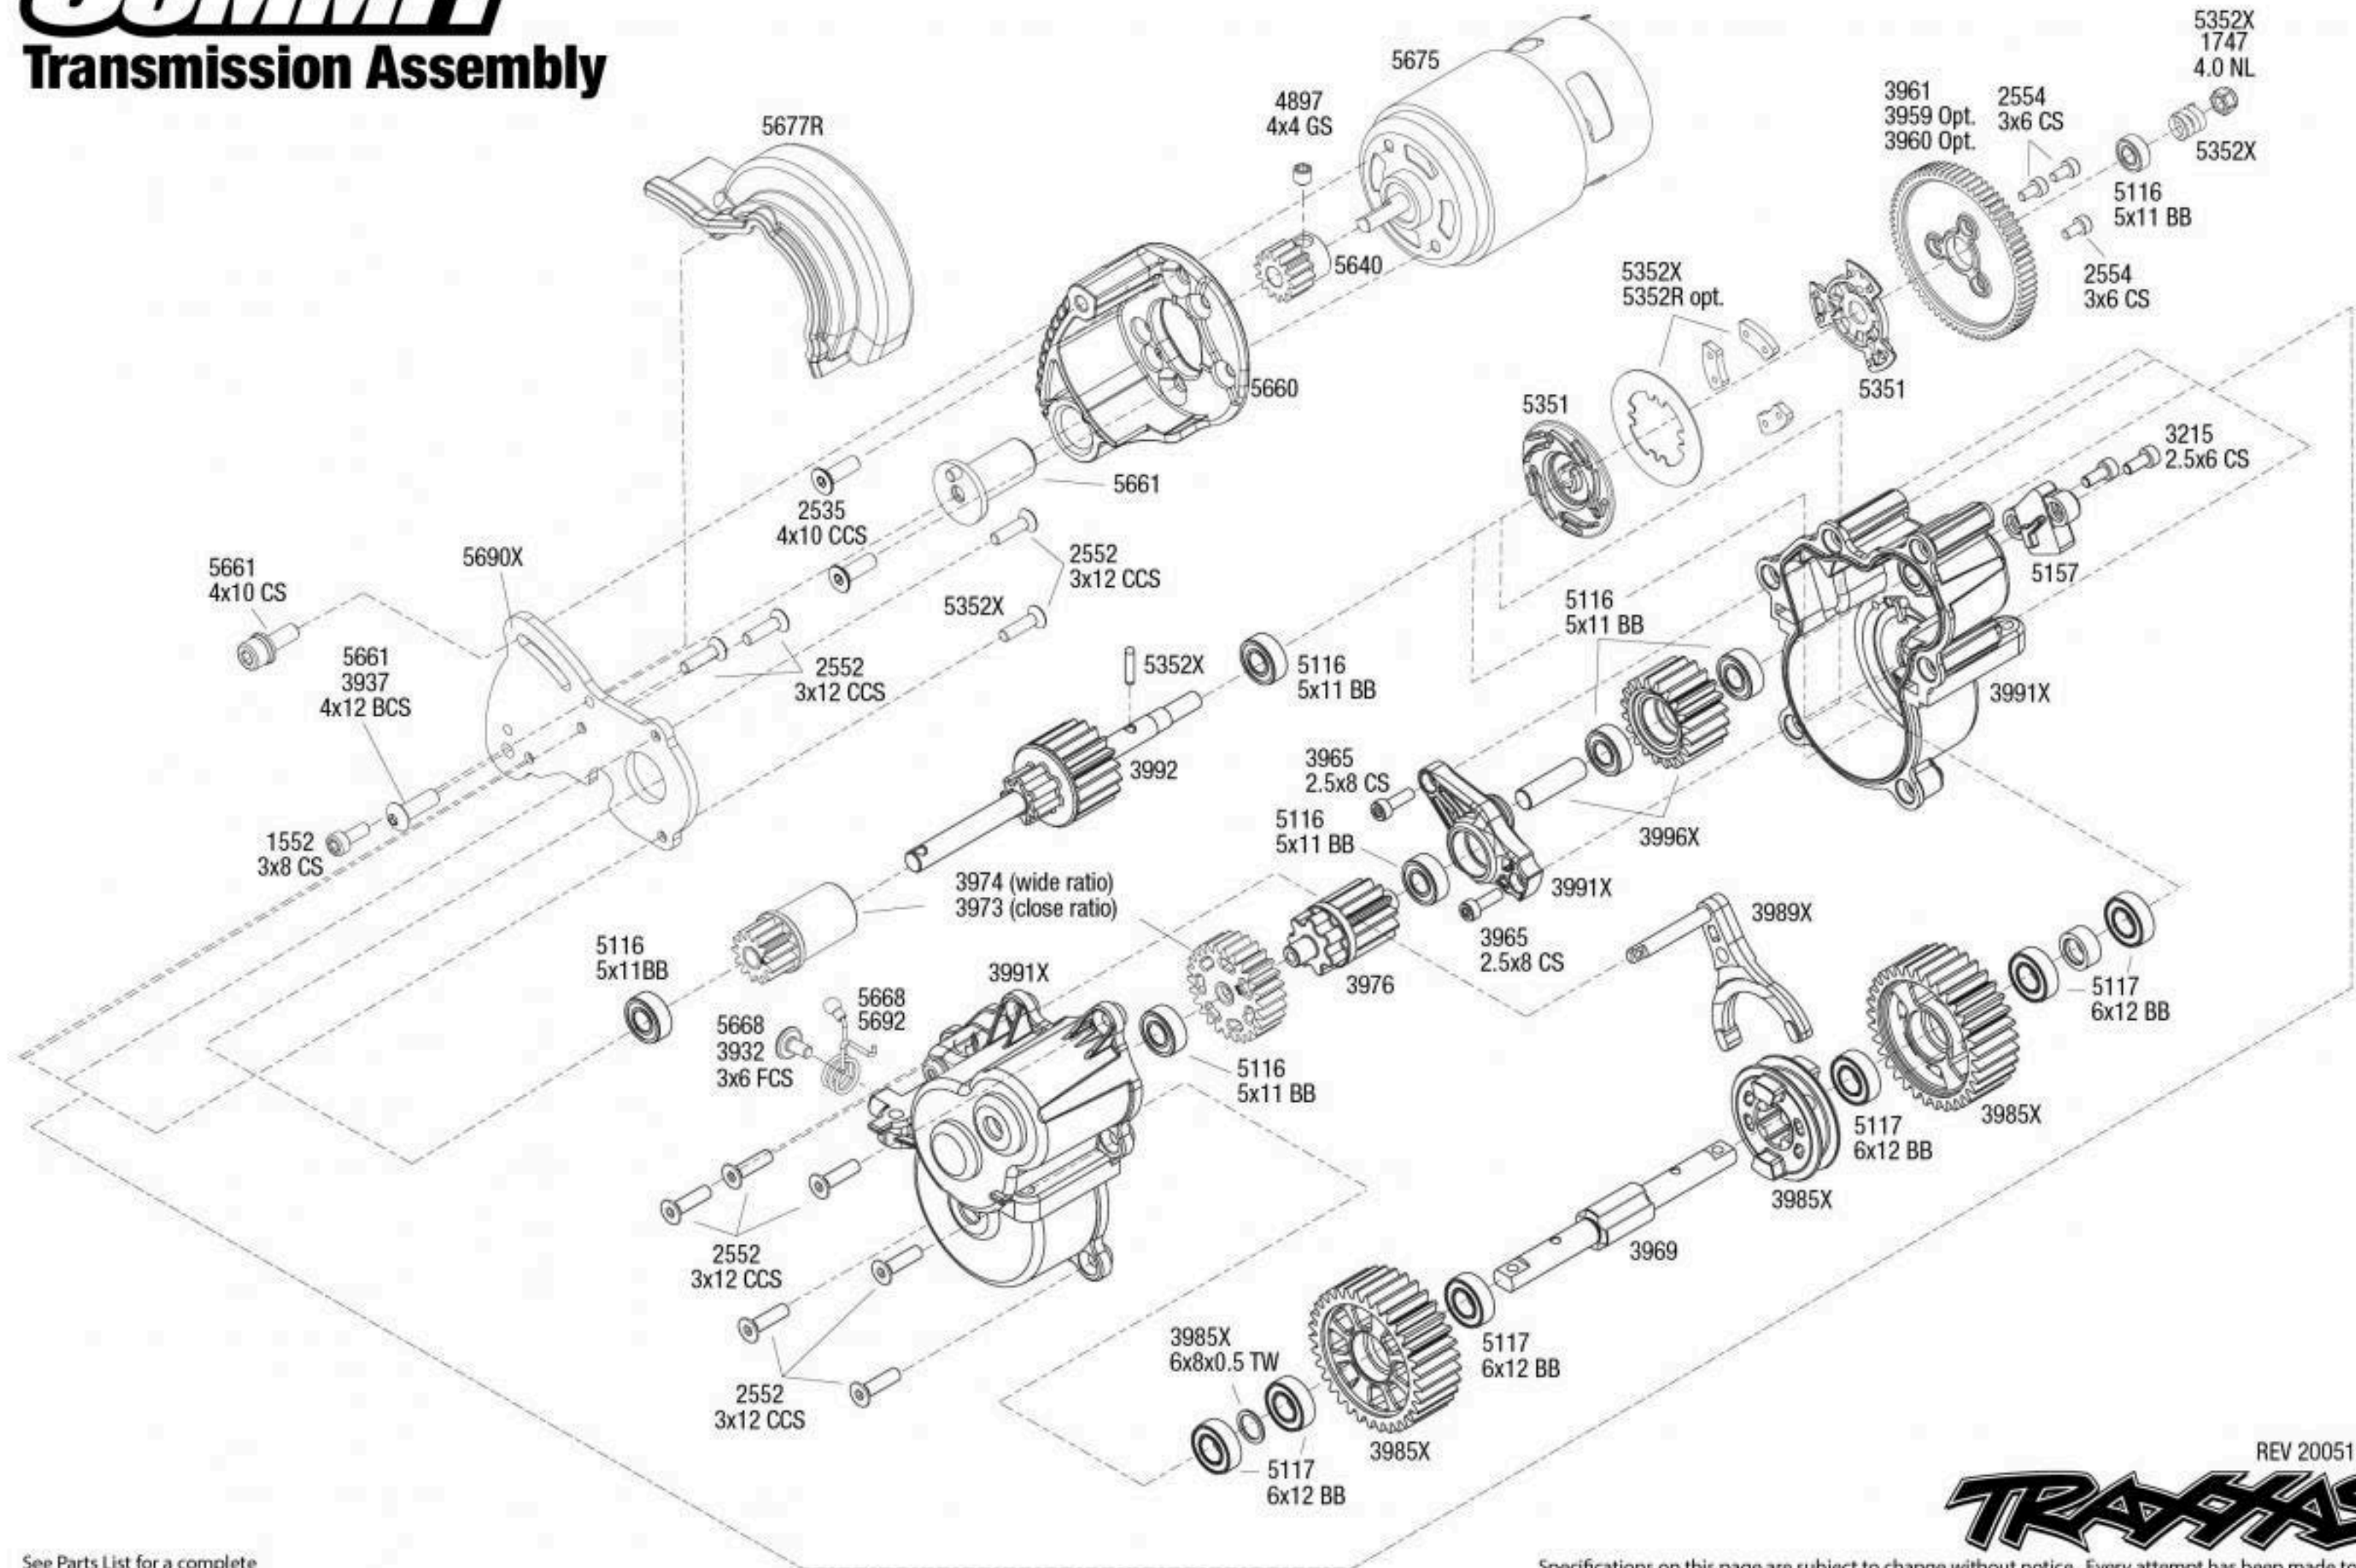

SUMMIT

Transmission Assembly

See Parts List for a complete listing of optional accessories.

REV 200511-R07

TRAXXAS

Specifications on this page are subject to change without notice. Every attempt has been made to ensure the accuracy of this drawing; however, Traxxas cannot be held responsible for typographical or other errors.