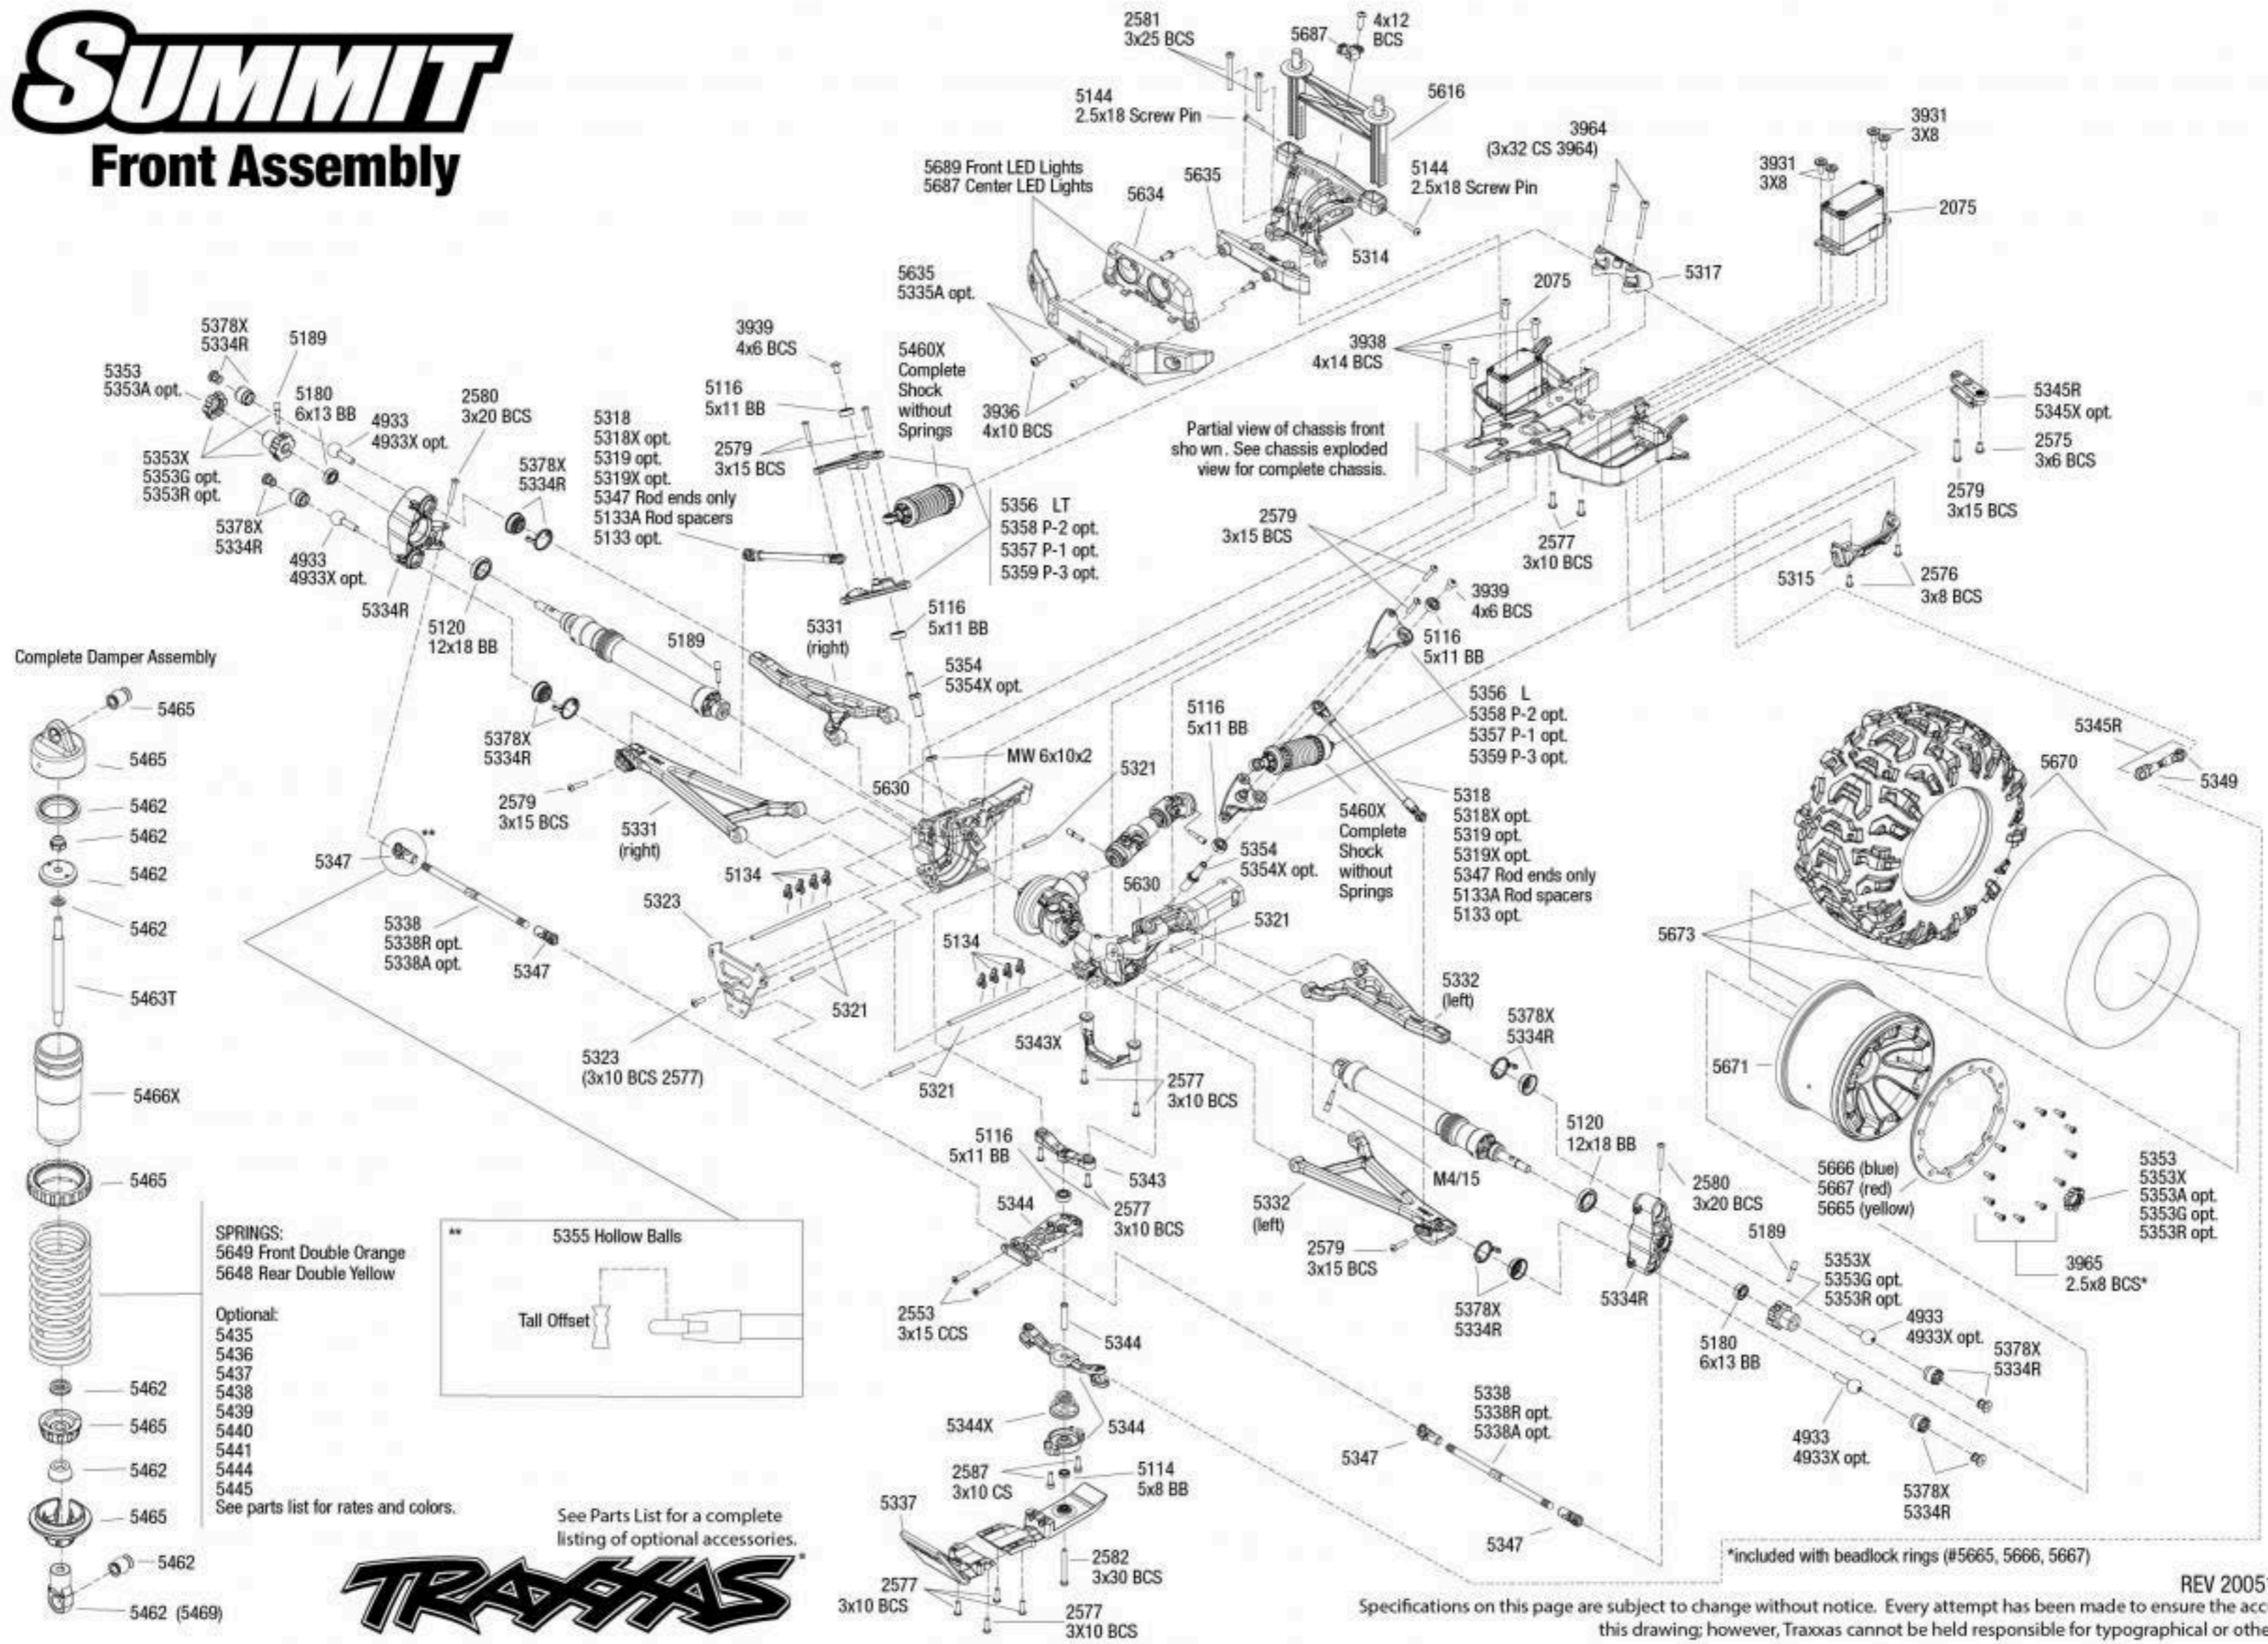

# SUMMIT

## Front Assembly

**SPRINGS:**  
 5649 Front Double Orange  
 5648 Rear Double Yellow

**Optional:**  
 5435  
 5436  
 5437  
 5438  
 5439  
 5440  
 5441  
 5444  
 5445  
 See parts list for rates and colors.

See Parts List for a complete listing of optional accessories.

Specifications on this page are subject to change without notice. Every attempt has been made to ensure the accuracy of this drawing; however, Traxxas cannot be held responsible for typographical or other errors.

REV 200511-R07