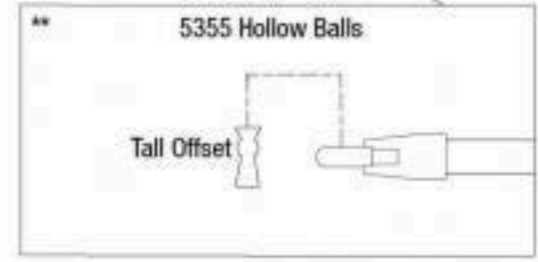

## Front Assembly

**SPRINGS:**  
 5649 Front Double Orange  
 5648 Rear Double Yellow

**Optional:**  
 5435  
 5436  
 5437  
 5438  
 5439  
 5440  
 5441  
 5444  
 5445  
 See parts list for rates and colors.