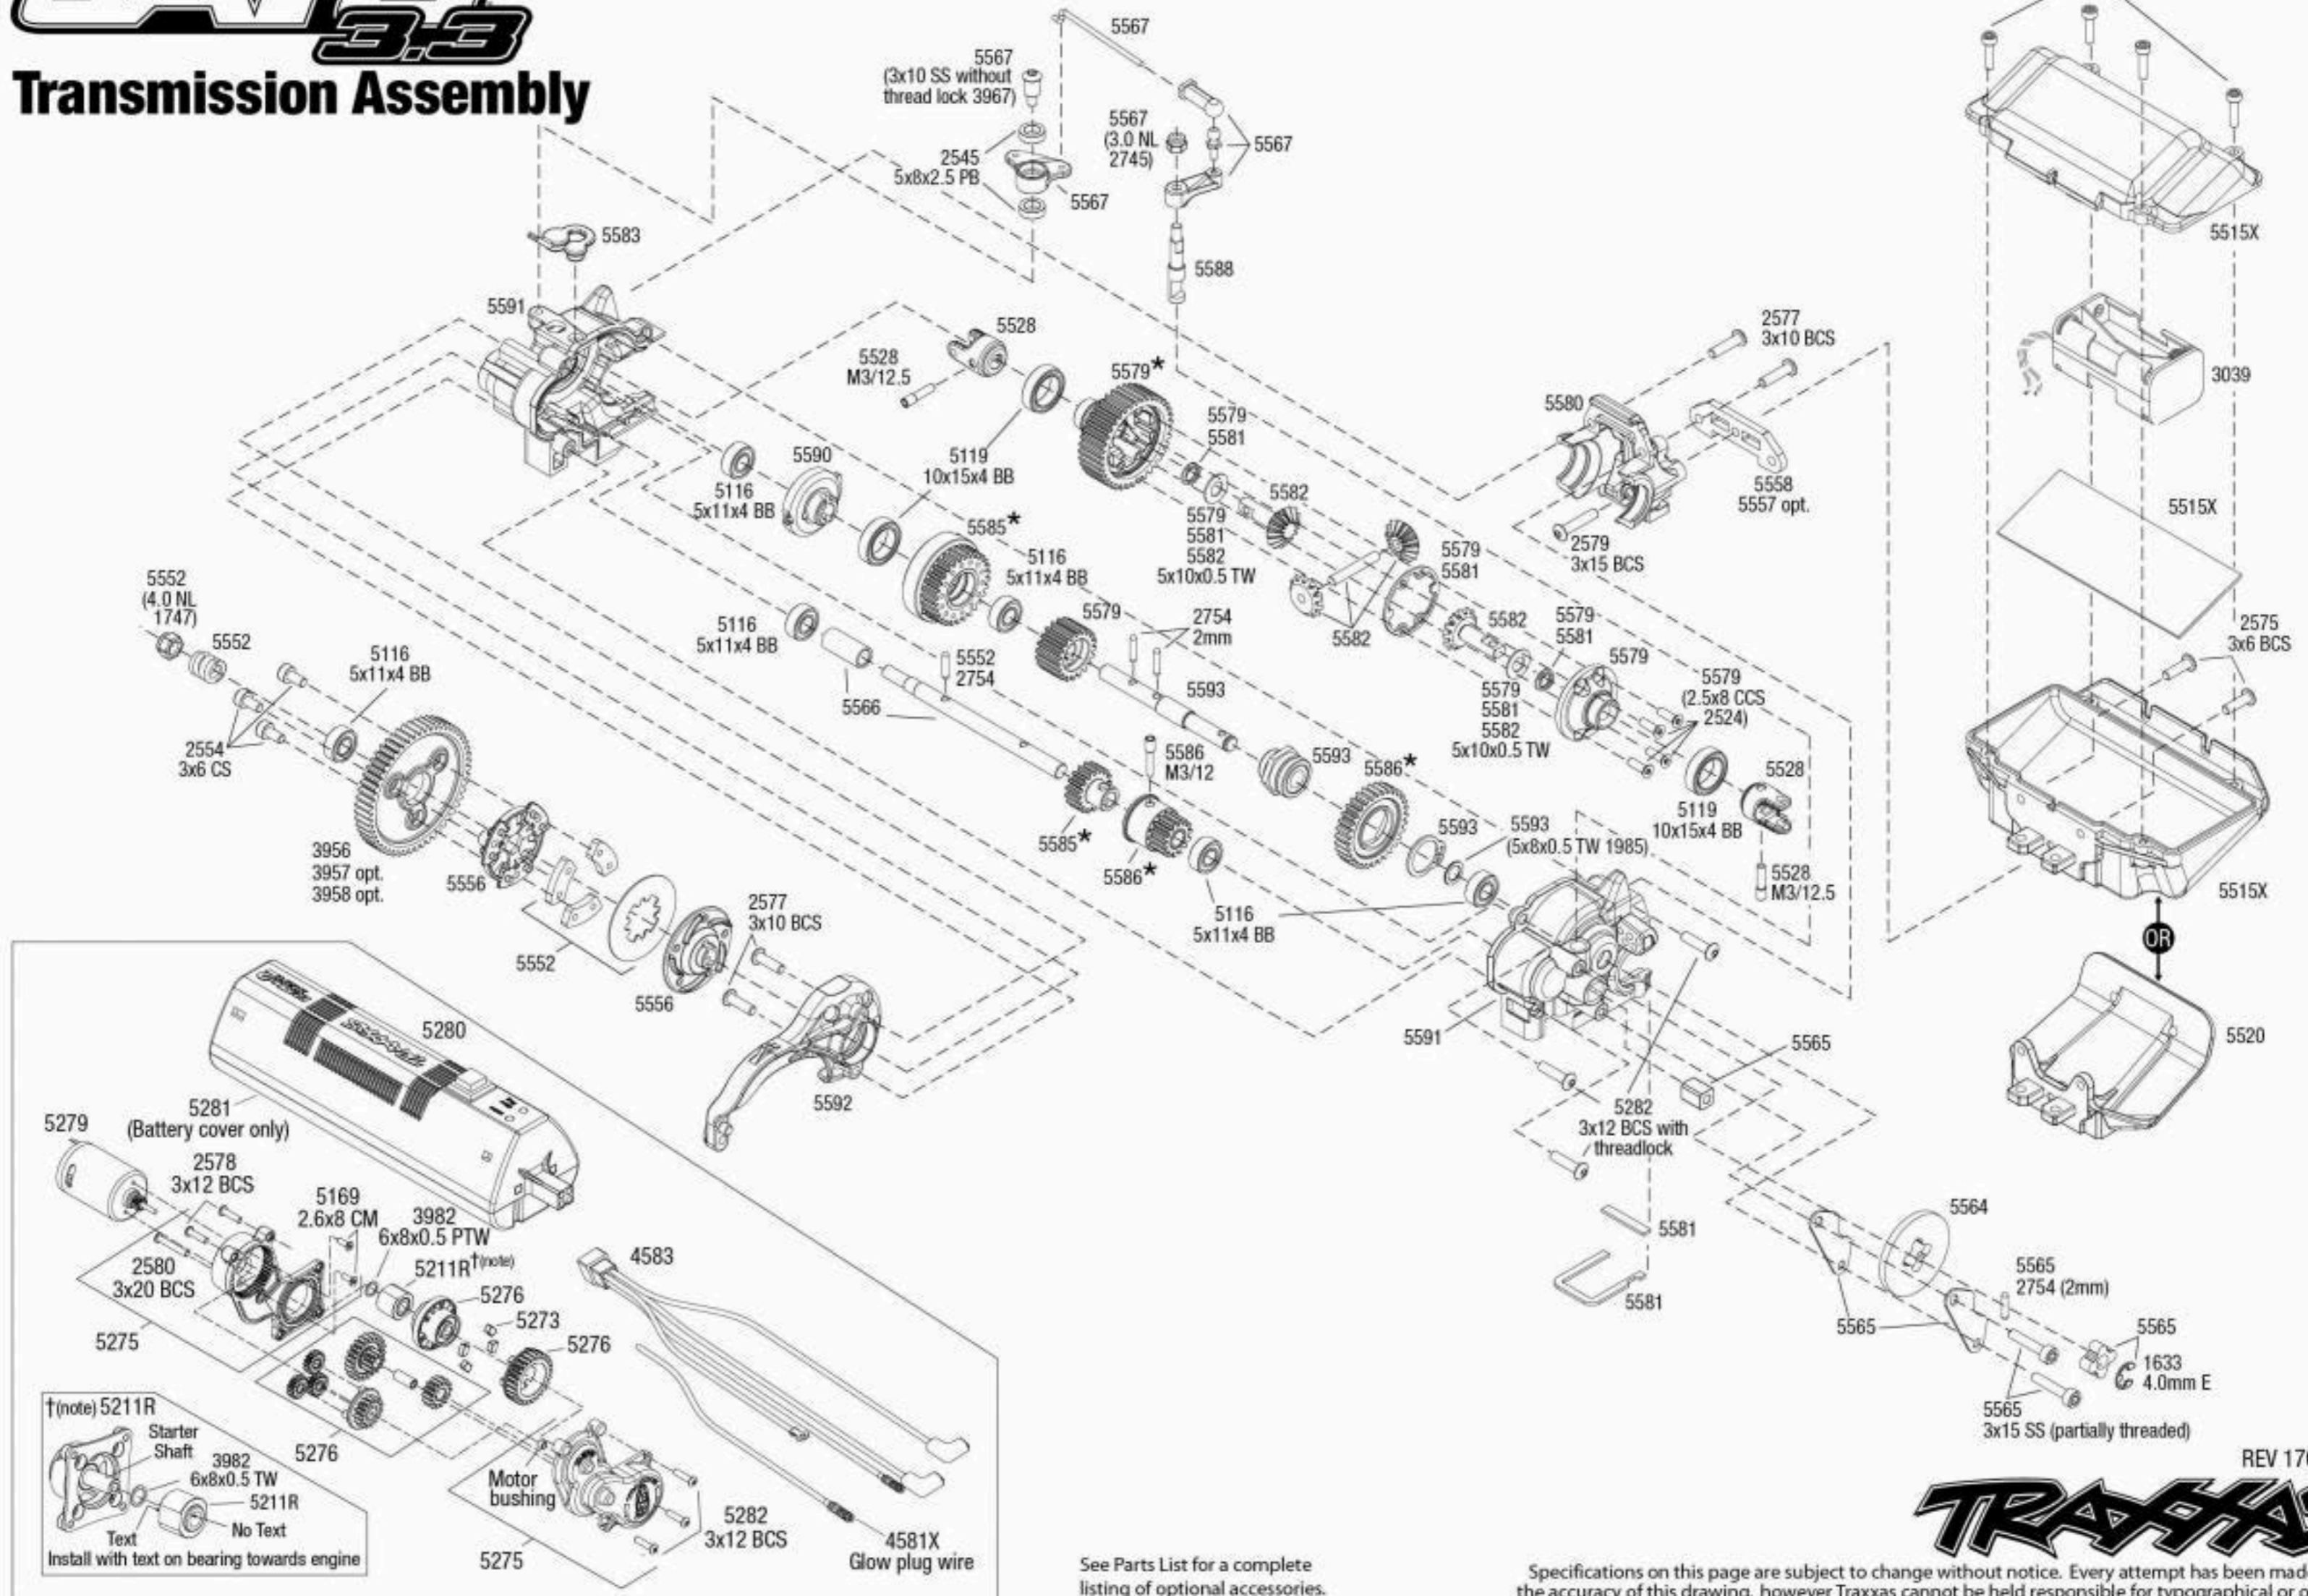

JAM 3.3

Transmission Assembly

See Parts List for a complete listing of optional accessories.

Specifications on this page are subject to change without notice. Every attempt has been made to ensure the accuracy of this drawing, however Traxxas cannot be held responsible for typographical or other errors.

REV 170628-R01

TRAXXAS